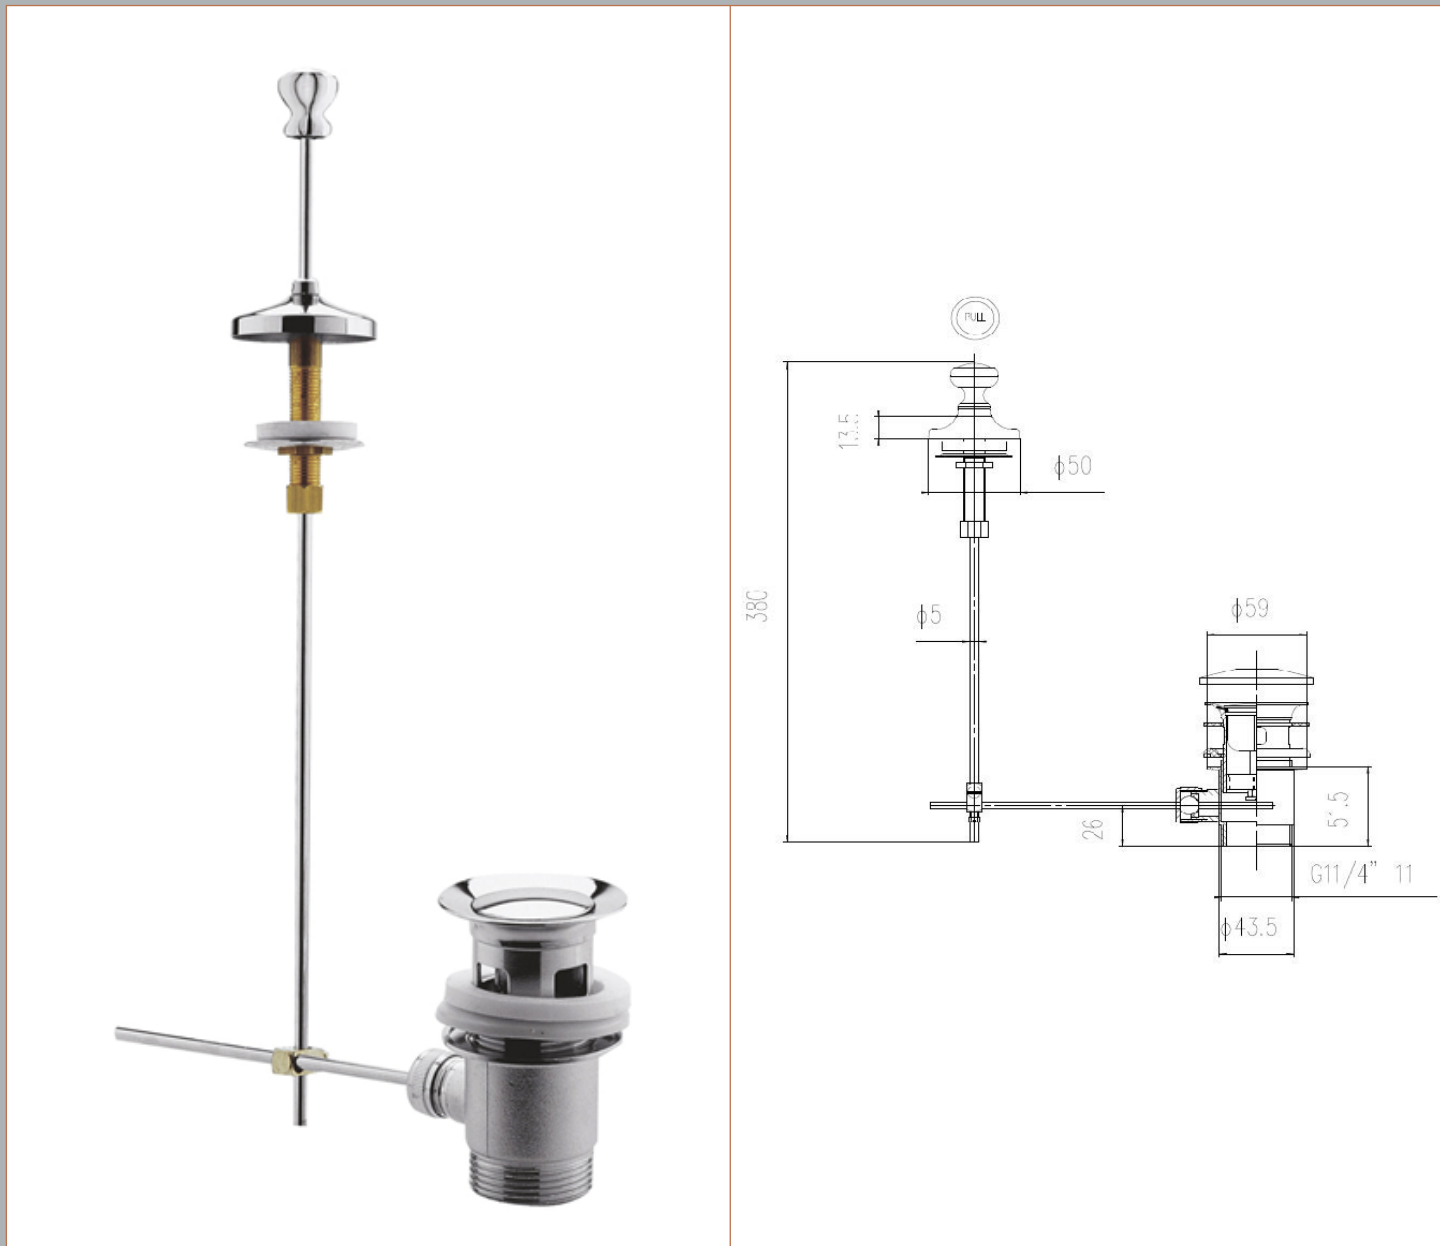

Sales Code: WAS221

Description: Traditional Pull Up Basin Waste

Product Dimensions

Length (mm):	
Width (mm):	59
Height (mm):	380
Depth (mm):	59
Nett Weight (kg):	0.7

Packaging Dimensions

Height (mm):	395
Width (mm):	83
Depth (mm):	75
Gross Weight (kg):	0.71

Packaging Data

Box Colour:	
Box Qty:	
Label Size:	x
Label Colour:	
Label Qty:	

Outer Box Dimensions (If Applicable)

Height (mm):	
Width (mm):	
Length (mm):	
Depth (mm):	
Gross Weight (kg):	
Barcode:	5056462643021

Product Details

Country of Origin:	United Kingdom
Fitting Instruction:	No
CE & UKCA:	
Product Material:	
Heating Element Wattage:	
Colour/Finish:	
Product Diameter:	
Connection Size:	