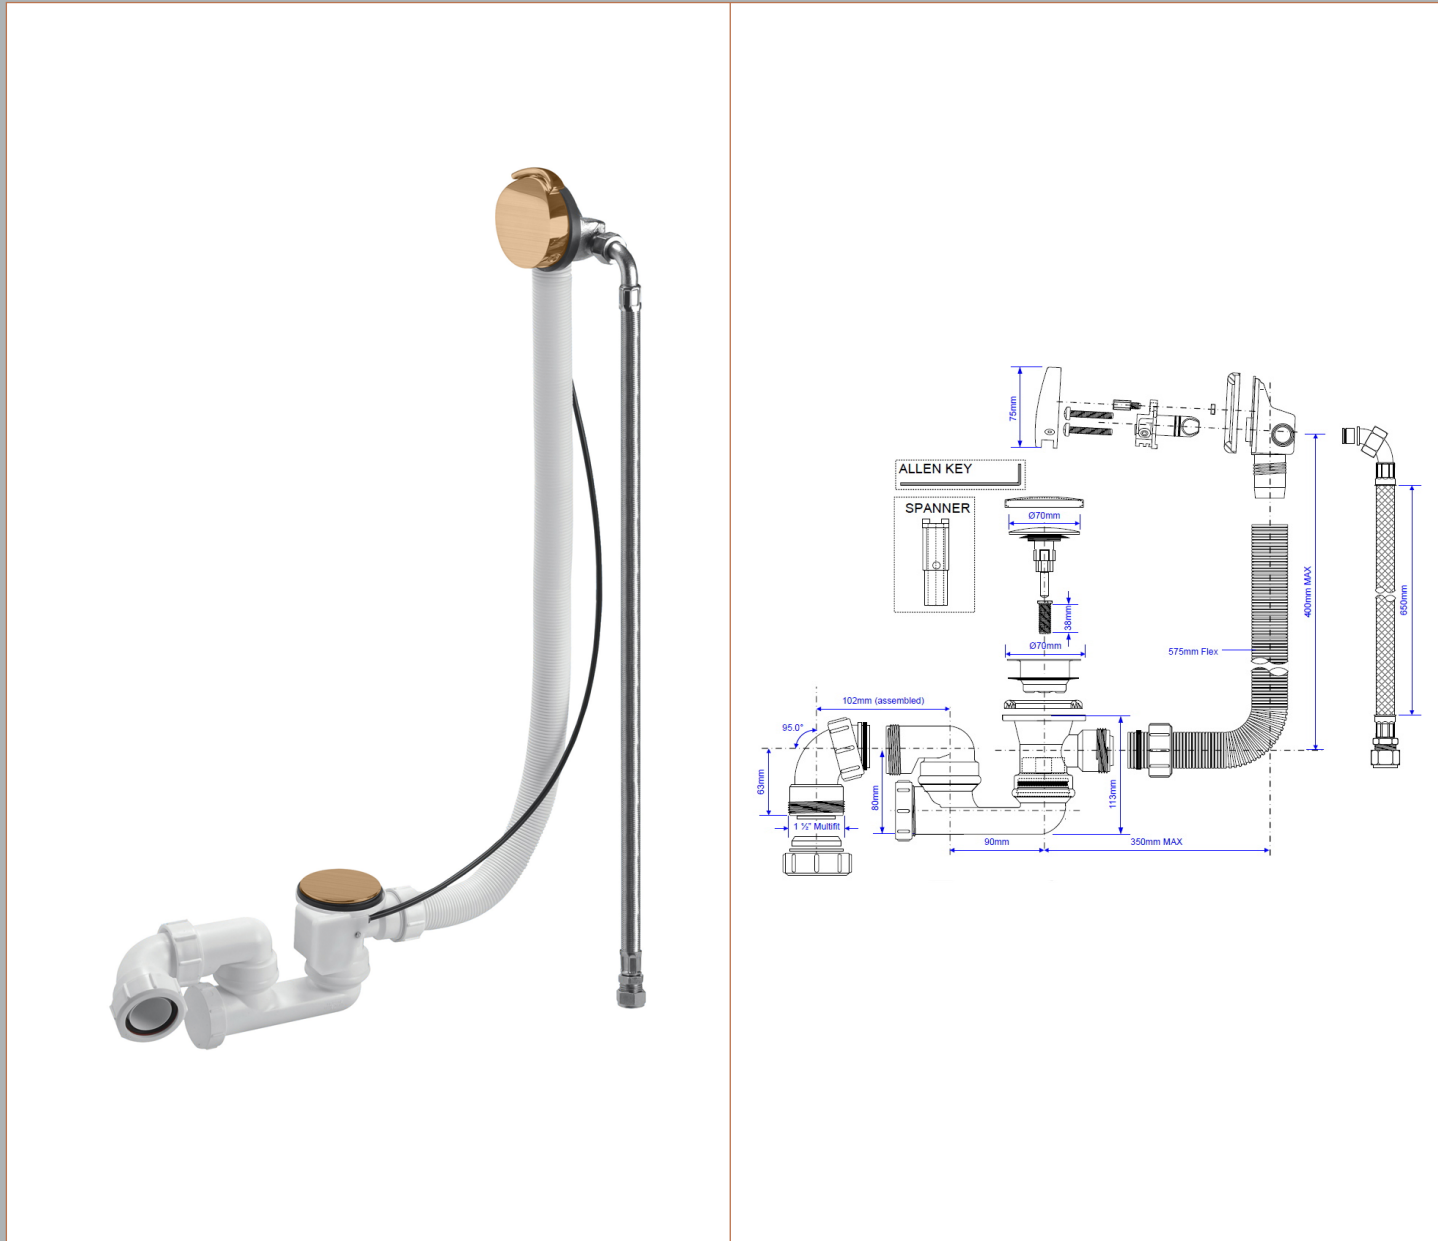

Sales Code: WAS305BCO

Description: Overflow Filler & Push Down Waste

**Product Dimensions**

Length (mm):	
Width (mm):	
Height (mm):	
Depth (mm):	
Nett Weight (kg):	1.9

**Packaging Dimensions**

Height (mm):	280
Width (mm):	200
Depth (mm):	110
Gross Weight (kg):	1.9

**Packaging Data**

Box Colour:	
Box Qty:	
Label Size:	x
Label Colour:	
Label Qty:	

**Outer Box Dimensions (If Applicable)**

Height (mm):	
Width (mm):	
Length (mm):	
Depth (mm):	
Gross Weight (kg):	
Barcode:	5056462662374

**Product Details**

Country of Origin:	United Kingdom
Fitting Instruction:	No
CE & UKCA:	
Product Material:	
Heating Element Wattage:	
Colour/Finish:	
Product Diameter:	
Connection Size:	