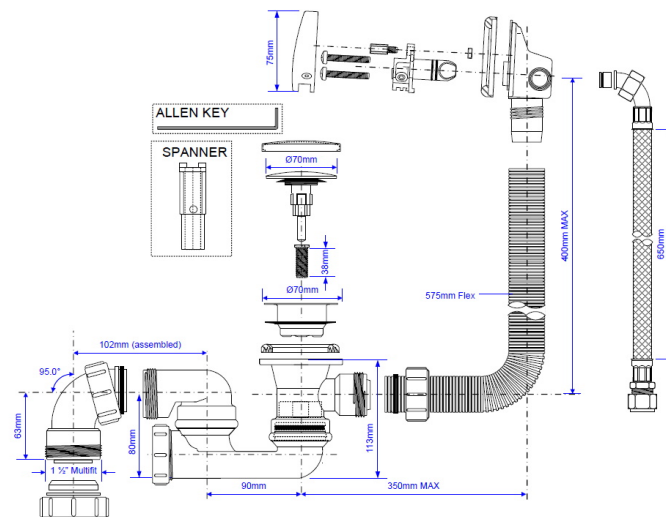

Sales Code: WAS305BG

Description: Overflow Filler & Push Down Waste

Product Dimensions

Length (mm):	
Width (mm):	
Height (mm):	
Depth (mm):	
Nett Weight (kg):	1.9

Packaging Dimensions

Height (mm):	280
Width (mm):	200
Depth (mm):	110
Gross Weight (kg):	1.9

Packaging Data

Box Colour:	
Box Qty:	
Label Size:	x
Label Colour:	
Label Qty:	

Outer Box Dimensions (If Applicable)

Height (mm):	
Width (mm):	
Length (mm):	
Depth (mm):	
Gross Weight (kg):	
Barcode:	5056462662350

Product Details

Country of Origin:	United Kingdom
Fitting Instruction:	No
CE & UKCA:	
Product Material:	
Heating Element Wattage:	
Colour/Finish:	
Product Diameter:	
Connection Size:	