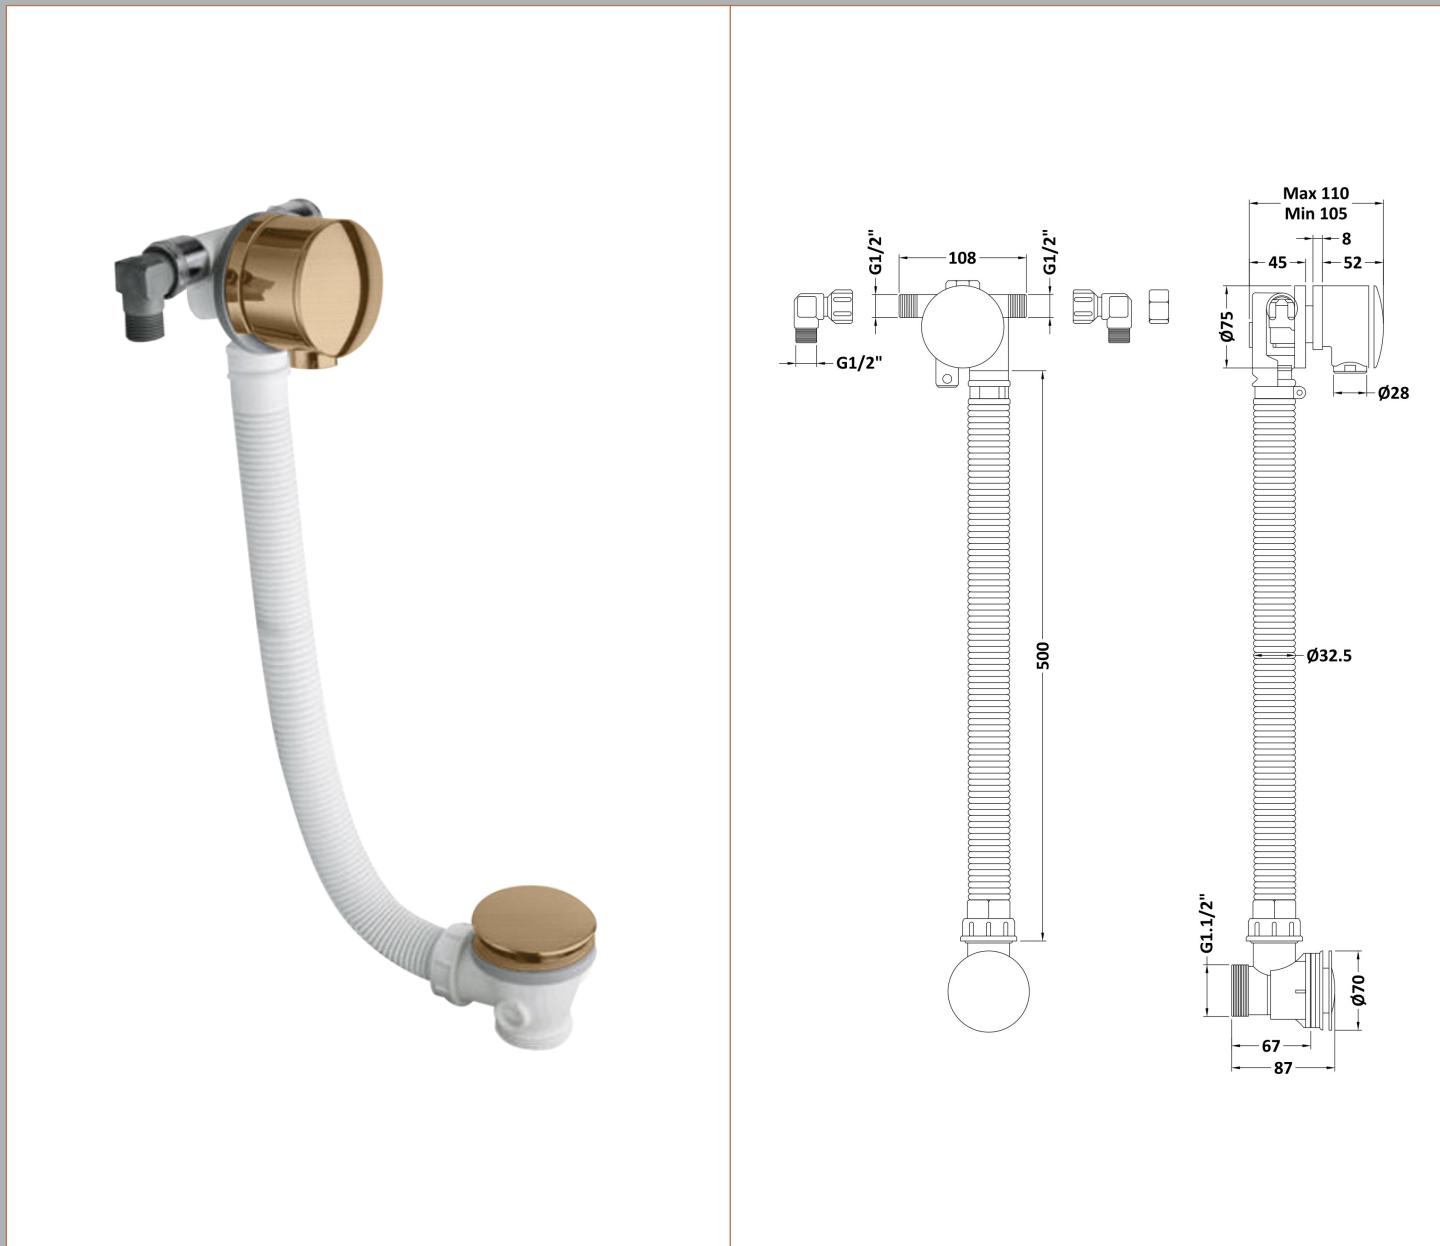

Sales Code: WAS308BCO

Description: Extended Bath Filler

Product Dimensions

Length (mm):	
Width (mm):	72
Height (mm):	1400
Depth (mm):	72
Nett Weight (kg):	1

Packaging Dimensions

Height (mm):	385
Width (mm):	153
Depth (mm):	112
Gross Weight (kg):	1.14

Packaging Data

Box Colour:	White Cardboard Box
Box Qty:	1
Label Size:	100 x 50
Label Colour:	White Label
Label Qty:	2

Outer Box Dimensions (If Applicable)

Height (mm):	
Width (mm):	
Length (mm):	
Depth (mm):	
Gross Weight (kg):	23
Barcode:	5056462698687

Product Details

Country of Origin:	United Kingdom
Fitting Instruction:	No
CE & UKCA:	N/A
Product Material:	Brass
Heating Element Wattage:	Not Applicable
Colour/Finish:	Brushed Copper
Product Diameter:	72mm
Connection Size:	1/2"