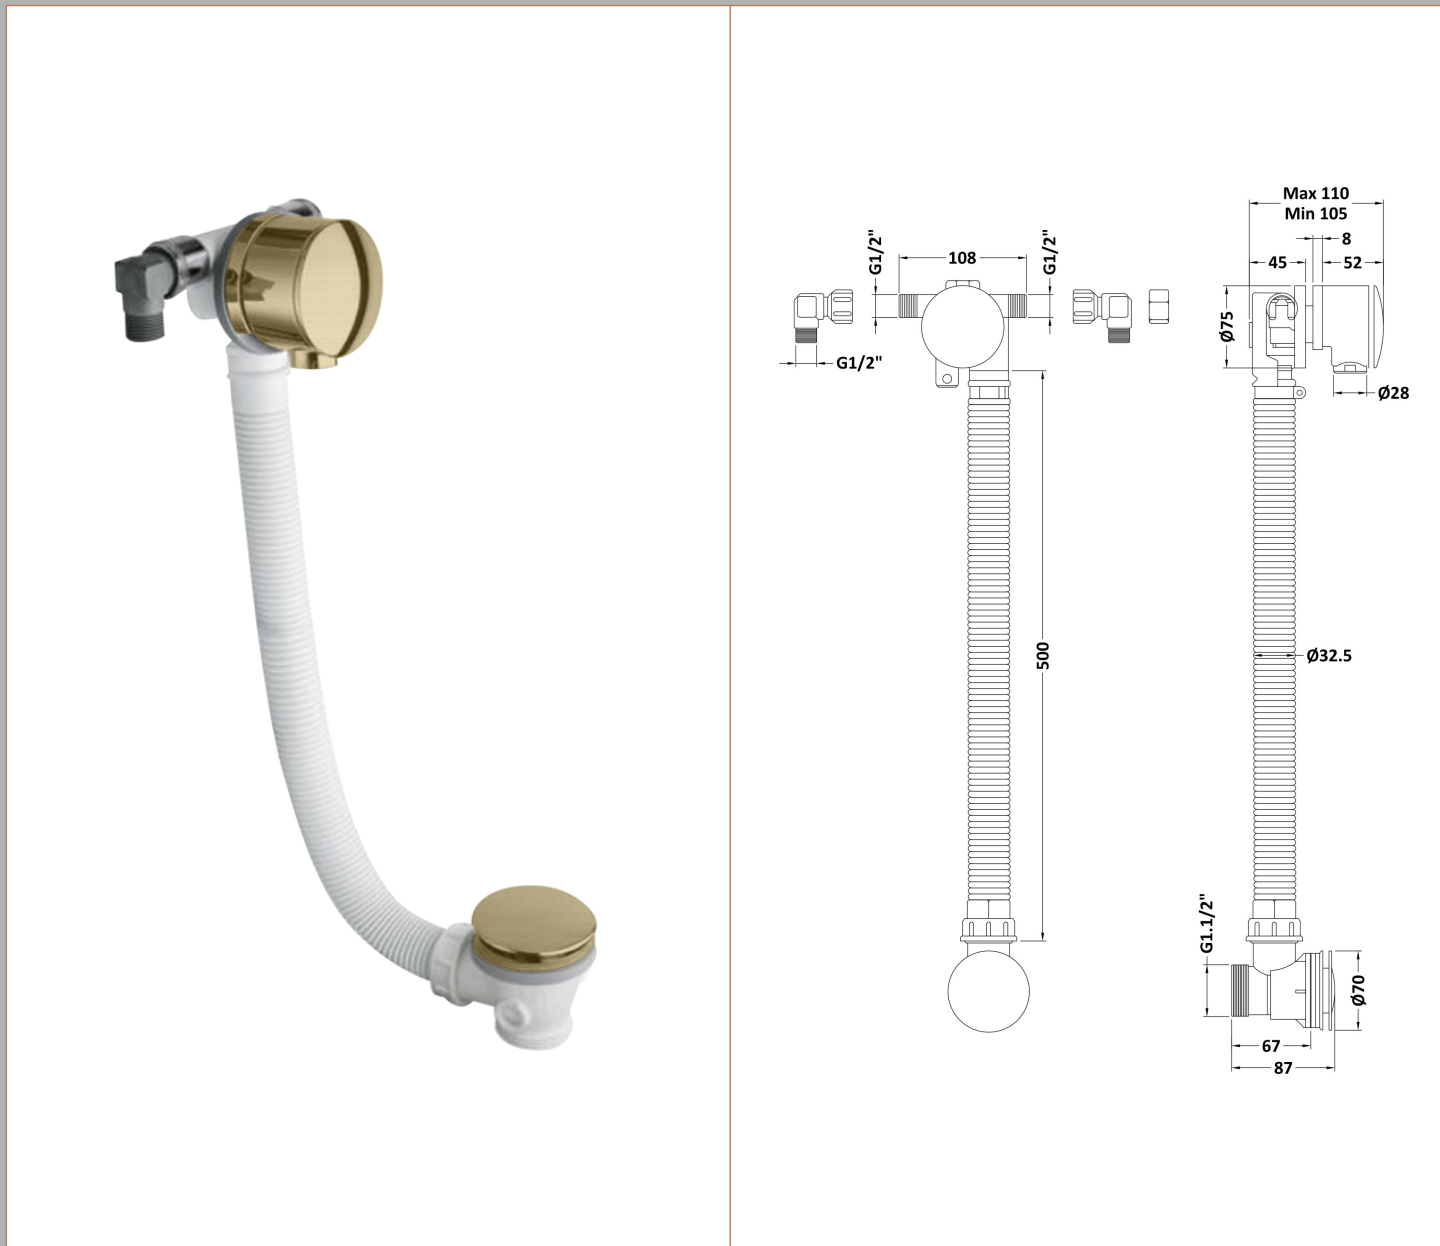

Sales Code: WAS308BG

Description: Extended Bath Filler

Product Dimensions

Length (mm):	
Width (mm):	72
Height (mm):	1400
Depth (mm):	72
Nett Weight (kg):	1

Packaging Dimensions

Height (mm):	385
Width (mm):	153
Depth (mm):	112
Gross Weight (kg):	1.14

Packaging Data

Box Colour:	White Cardboard Box
Box Qty:	1
Label Size:	100 x 50
Label Colour:	White Label
Label Qty:	2

Outer Box Dimensions (If Applicable)

Height (mm):	
Width (mm):	
Length (mm):	
Depth (mm):	
Gross Weight (kg):	23
Barcode:	5056462698663

Product Details

Country of Origin:	United Kingdom
Fitting Instruction:	No
CE & UKCA:	N/A
Product Material:	Brass
Heating Element Wattage:	Not Applicable
Colour/Finish:	Brushed Gold
Product Diameter:	72mm
Connection Size:	1/2"