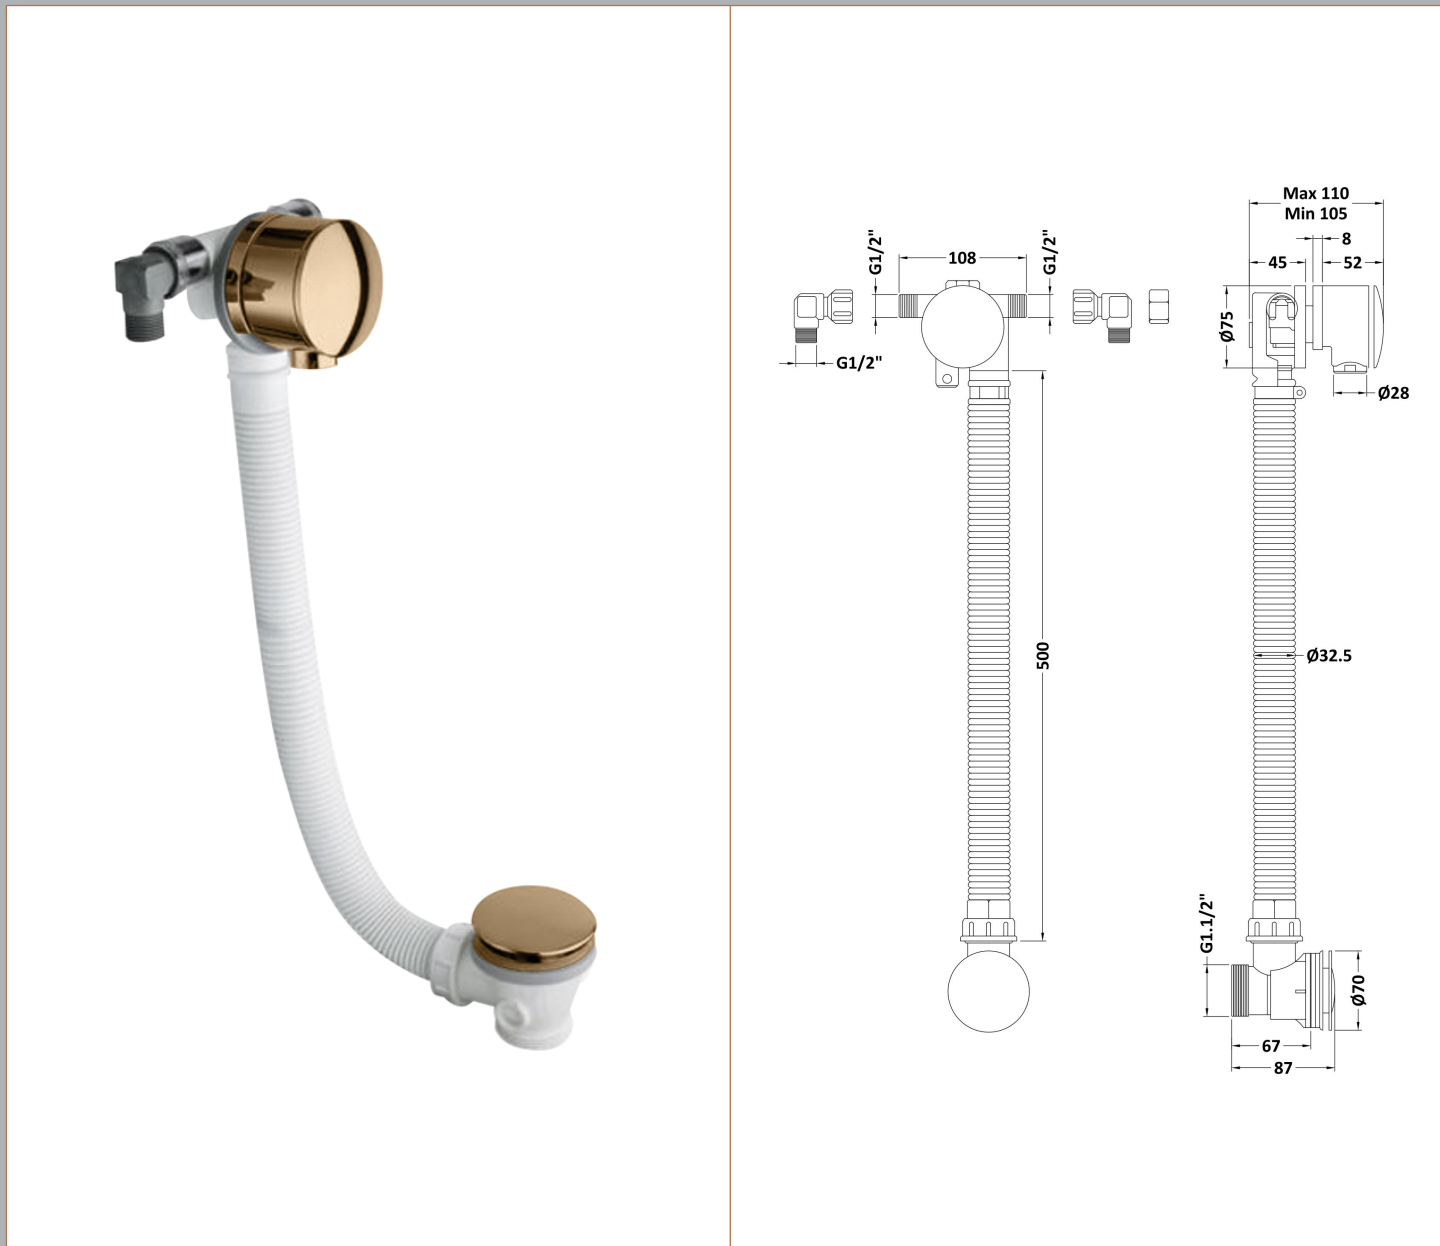

Sales Code: WAS308CO

Description: Extended Bath Filler

Product Dimensions

Length (mm):	
Width (mm):	72
Height (mm):	1400
Depth (mm):	72
Nett Weight (kg):	1

Packaging Dimensions

Height (mm):	385
Width (mm):	153
Depth (mm):	112
Gross Weight (kg):	1.14

Packaging Data

Box Colour:	White Cardboard Box
Box Qty:	1
Label Size:	100 x 50
Label Colour:	White Label
Label Qty:	2

Outer Box Dimensions (If Applicable)

Height (mm):	
Width (mm):	
Length (mm):	
Depth (mm):	
Gross Weight (kg):	23
Barcode:	5056462698670

Product Details

Country of Origin:	United Kingdom
Fitting Instruction:	No
CE & UKCA:	N/A
Product Material:	Brass
Heating Element Wattage:	Not Applicable
Colour/Finish:	Copper
Product Diameter:	72mm
Connection Size:	1/2"