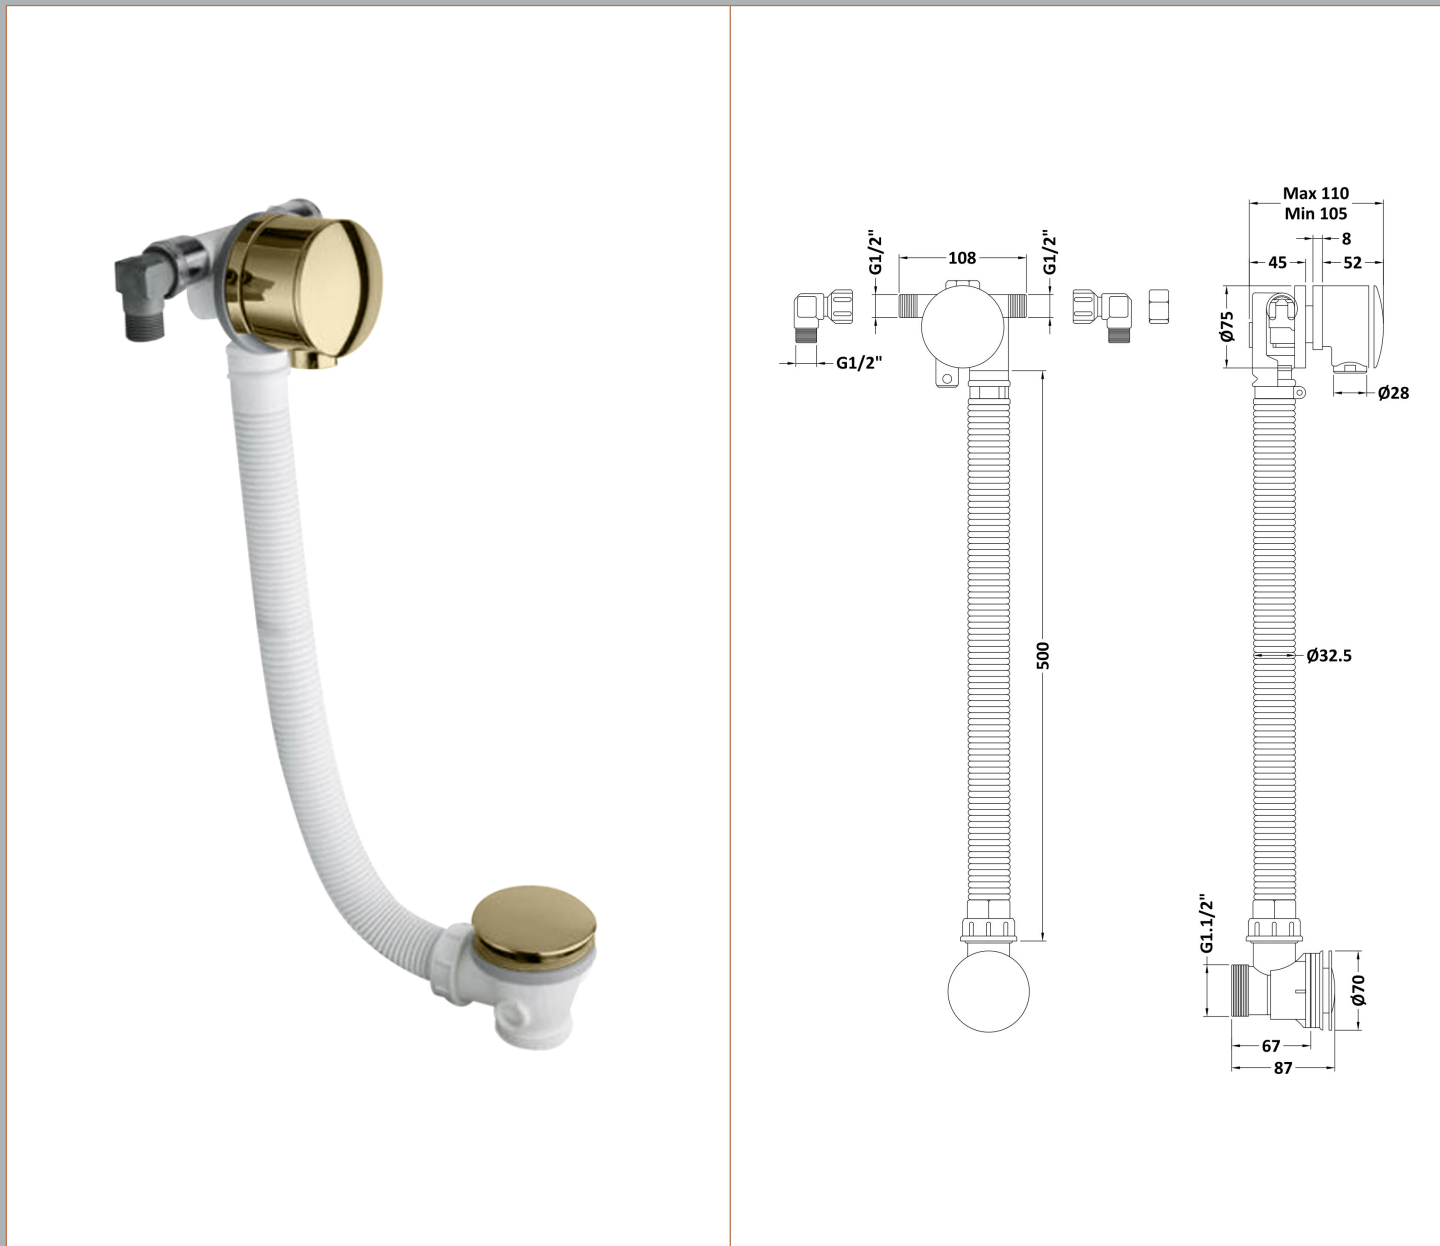

Sales Code: WAS308G

Description: Extended Bath Filler

Product Dimensions

Length (mm):	
Width (mm):	72
Height (mm):	1400
Depth (mm):	72
Nett Weight (kg):	1

Packaging Dimensions

Height (mm):	385
Width (mm):	153
Depth (mm):	112
Gross Weight (kg):	1.14

Packaging Data

Box Colour:	White Cardboard Box
Box Qty:	1
Label Size:	100 x 50
Label Colour:	White Label
Label Qty:	2

Outer Box Dimensions (If Applicable)

Height (mm):	
Width (mm):	
Length (mm):	
Depth (mm):	
Gross Weight (kg):	23
Barcode:	5056462698656

Product Details

Country of Origin:	United Kingdom
Fitting Instruction:	No
CE & UKCA:	N/A
Product Material:	Brass
Heating Element Wattage:	Not Applicable
Colour/Finish:	Gold
Product Diameter:	72mm
Connection Size:	1/2"