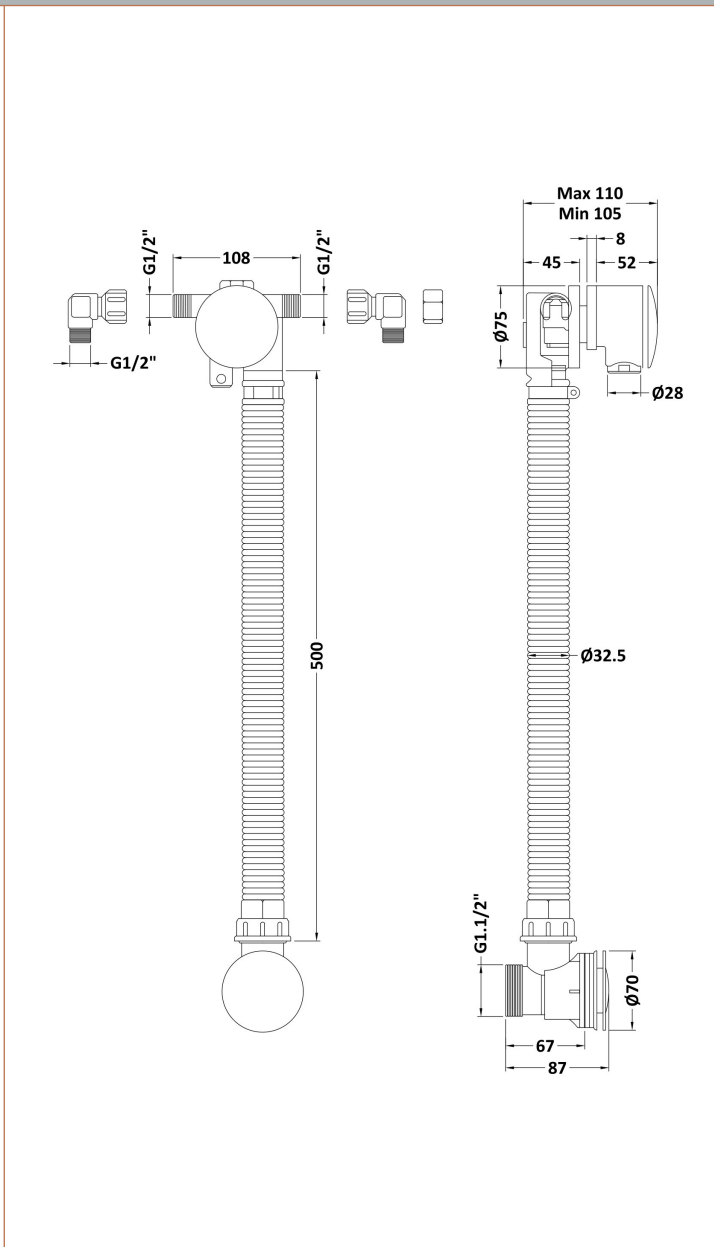

Sales Code: WAS308

Description: Extended Bath Filler

Product Dimensions

Length (mm):	
Width (mm):	72
Height (mm):	1400
Depth (mm):	72
Nett Weight (kg):	1

Packaging Dimensions

Height (mm):	385
Width (mm):	153
Depth (mm):	112
Gross Weight (kg):	1.14

Packaging Data

Box Colour:	White Cardboard Box
Box Qty:	1
Label Size:	100 x 50
Label Colour:	White Label
Label Qty:	2

Outer Box Dimensions (If Applicable)

Height (mm):	
Width (mm):	
Length (mm):	
Depth (mm):	
Gross Weight (kg):	23
Barcode:	5056462662381

Product Details

Country of Origin:	United Kingdom
Fitting Instruction:	No
CE & UKCA:	N/A
Product Material:	Brass
Heating Element Wattage:	Not Applicable
Colour/Finish:	Chrome
Product Diameter:	72mm
Connection Size:	1/2"