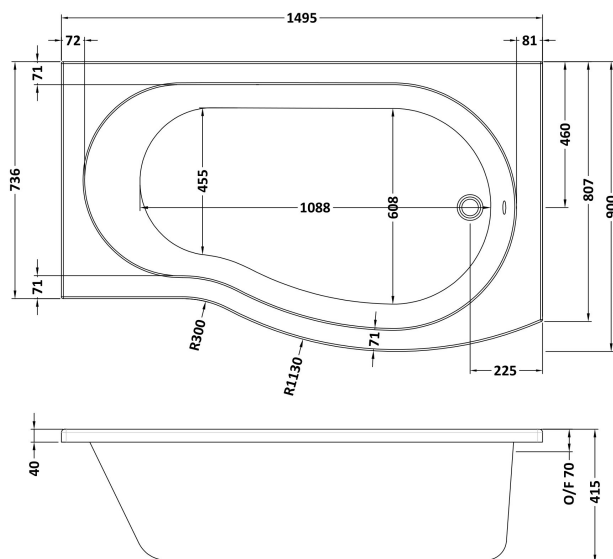

Sales Code: WBB104

Description: 1500mm B Shaped Shower Bath Rh

### Product Dimensions

Length (mm):	1495
Width (mm):	900
Depth (mm):	415
Nett Weight (kg):	16.75

### Packaging Dimensions

Length (mm):	1500
Width (mm):	900
Depth (mm):	415
Gross Weight (kg):	17

### Product Details

Country of Origin:	Turkey
Fitting Instruction:	No
Certification:	FSC: CE & UKCA: Yes
Material Colour Reference:	European White
Product Material:	Acrylic
Material Thickness:	4mm
Volume (Ltr):	168L
Displaced Capacity:	98L
Leg Set Included:	Legset Not Included
Waste Included:	Waste Not Included
Drilled/Undrilled:	Undrilled For Taps
Includes Grips:	No Grips Supplied
Embossed:	No
No of Tapholes:	None
Anti-Slip:	No