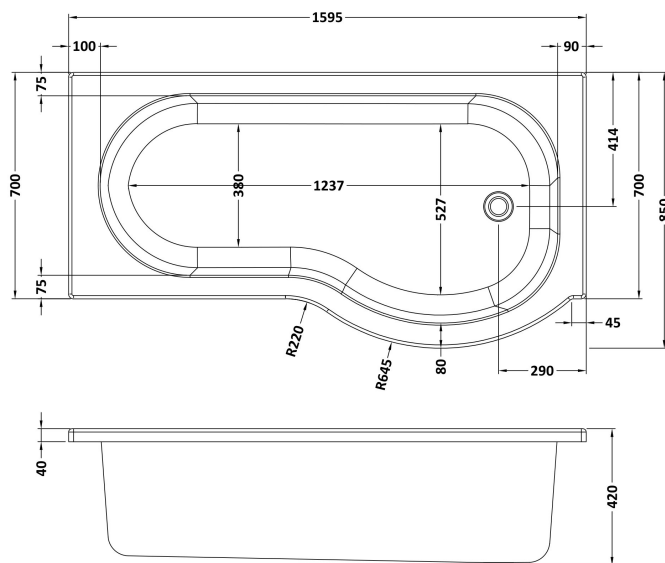

**Sales Code:** WBP106

**Description:** 1600mm P Shaped Showerbath Rh

**Product Dimensions**

Length (mm):	1600
Width (mm):	850
Depth (mm):	410
Nett Weight (kg):	17.5

**Packaging Dimensions**

Length (mm):	700
Width (mm):	1600
Depth (mm):	850
Gross Weight (kg):	17.5

**Packaging Data**

Box Colour:	Brown Cardboard Sleeve
Box Qty:	1
Label Size:	192 x 38
Label Colour:	White Label
Label Qty:	1

**Outer Box Dimensions (If Applicable)**

Length (mm):	
Width (mm):	
Height (mm):	
Gross Weight (kg):	
Barcode:	5056211822240

**Product Details**

Country of Origin:	Turkey
Fitting Instruction:	No
Certification:	FSC: No CE & UKCA: Yes
Material Colour Reference:	European White
Product Material:	Acrylic
Material Thickness:	
Volume (Ltr):	190L
Displaced Capacity:	120L
Leg Set Included:	Legset Not Included
Waste Included:	Waste Not Included
Drilled/Undrilled:	Undrilled For Taps
Includes Grips:	No Grips Supplied
Embossed:	No
No of Tapholes:	None
Anti-Slip:	No