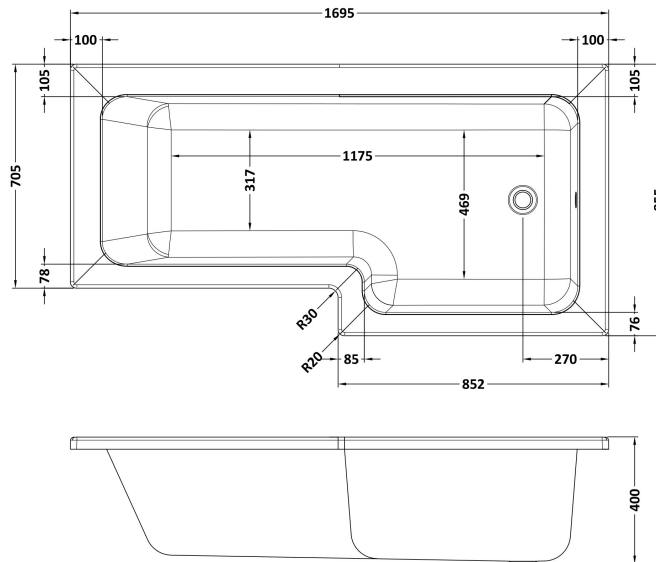

Sales Code: WBS702

Description: 1700mm Square Shower Bath R/H

Product Dimensions

Length (mm):	1700
Width (mm):	850
Depth (mm):	390
Nett Weight (kg):	24.5

Packaging Dimensions

Length (mm):	1700
Width (mm):	850
Depth (mm):	425
Gross Weight (kg):	24.5

Packaging Data

Box Colour:	Brown Cardboard Sleeve
Box Qty:	1
Label Size:	300 x 35
Label Colour:	White Label
Label Qty:	2

Outer Box Dimensions (If Applicable)

Length (mm):	
Width (mm):	
Height (mm):	
Gross Weight (kg):	
Barcode:	5055275832301

Product Details

Country of Origin:	Turkey
Fitting Instruction:	No
Certification:	FSC: CE & UKCA: Yes
Material Colour Reference:	European White
Product Material:	Acrylic
Material Thickness:	4mm
Volume (Ltr):	235L
Displaced Capacity:	165L
Leg Set Included:	Legset Not Included
Waste Included:	Waste Not Included
Drilled/Undrilled:	Undrilled For Taps
Includes Grips:	No Grips Supplied
Embossed:	No
No of Tapholes:	None
Anti-Slip:	No