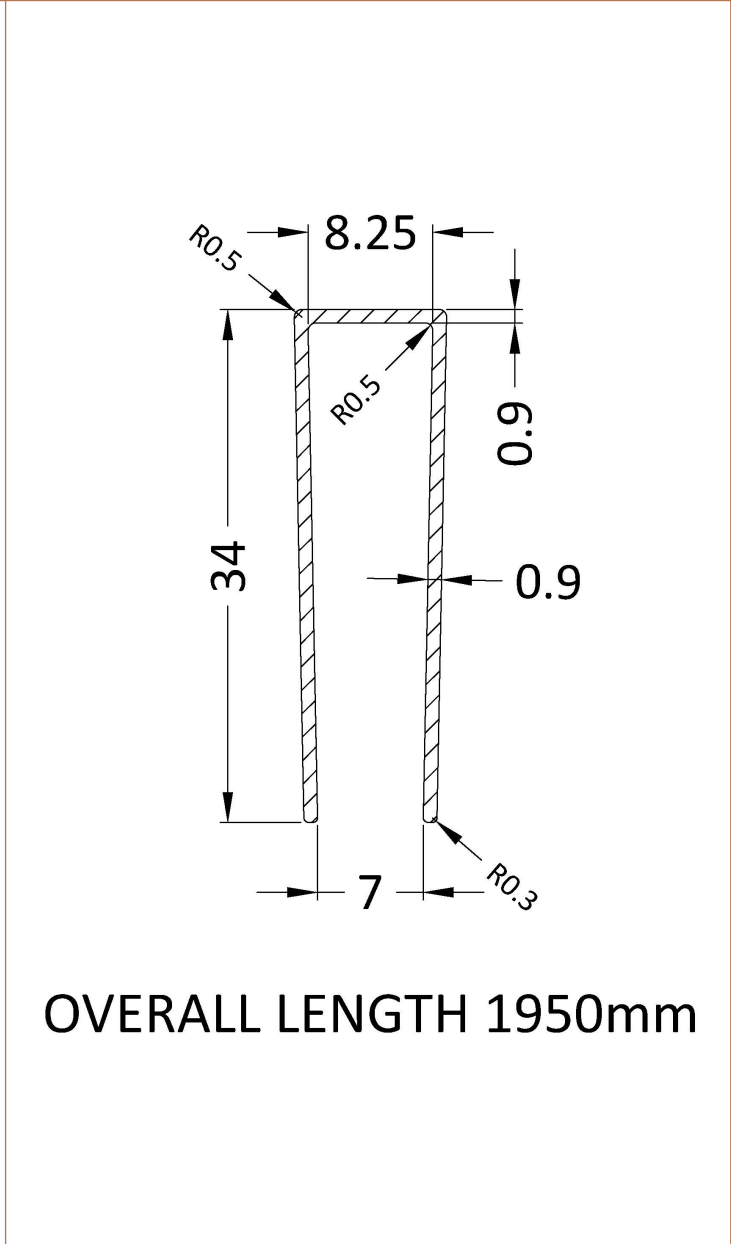

### Outer Box Dimensions (If Applicable)

Height (mm):	
Width (mm):	
Depth (mm):	
Length (mm):	
Gross Weight (kg):	
Barcode:	5056462611884

Sales Code: WRSF013

Description: 1850 Wetroom Wall Channel Brass

**Product Dimensions**

Height (mm):	1850
Width (mm):	
Depth (mm):	
Nett Weight (kg):	0.6

**Packaging Dimensions**

Height (mm):	400
Width (mm):	50
Length (mm):	1860
Gross Weight (kg):	0.6

**Product Details**

Country of Origin:	China
Fitting Instruction:	No
CE & UKCA:	N/A
Profile Material:	Aluminium
Profile Finish:	Brushed Brass
Adjustments (mm):	18mm
Entry Width (mm):	N/A
Swing In Dim (mm):	N/A
Swing Out Dim (mm):	N/A
Radius (mm):	Not Applicable
Glass Thickness (mm):	
Easy Fit:	Not Applicable
Easy Clean:	Not Applicable
Handle Style:	Not Applicable
Handle Material:	Not Applicable
Enclosure Design:	Not Applicable
Wheel Type:	Not Applicable
Support Bar Included:	Support Bar Not Included
Extras:	None

Sales Code: WRSF015UF

Description: 1950mm Undrilled Flat Profile Brass

<b>Product Dimensions</b>	
Height (mm):	1950
Width (mm):	34
Depth (mm):	13
Nett Weight (kg):	1.01
<b>Packaging Dimensions</b>	
Height (mm):	400
Width (mm):	50
Length (mm):	1970
Gross Weight (kg):	1.42
<b>Packaging Data</b>	
Box Colour:	Brown Cardboard Box
Box Qty:	1
Label Size:	50 x 100
Label Colour:	White Label
Label Qty:	1
<b>Outer Box Dimensions (If Applicable)</b>	
Height (mm):	
Width (mm):	
Depth (mm):	
Length (mm):	
Gross Weight (kg):	
Barcode:	5056462618975
<b>Product Details</b>	
Country of Origin:	China
Fitting Instruction:	No
CE & UKCA:	N/A
Profile Material:	Aluminium
Profile Finish:	Brushed Brass
Adjustments (mm):	18 mm
Entry Width (mm):	N/A
Swing In Dim (mm):	N/A
Swing Out Dim (mm):	N/A
Radius (mm):	
Glass Thickness (mm):	
Easy Fit:	Not Applicable
Easy Clean:	Not Applicable
Handle Style:	Not Applicable
Handle Material:	Not Applicable
Enclosure Design:	Not Applicable
Wheel Type:	Not Applicable
Support Bar Included:	Support Bar Not Included
Extras:	None