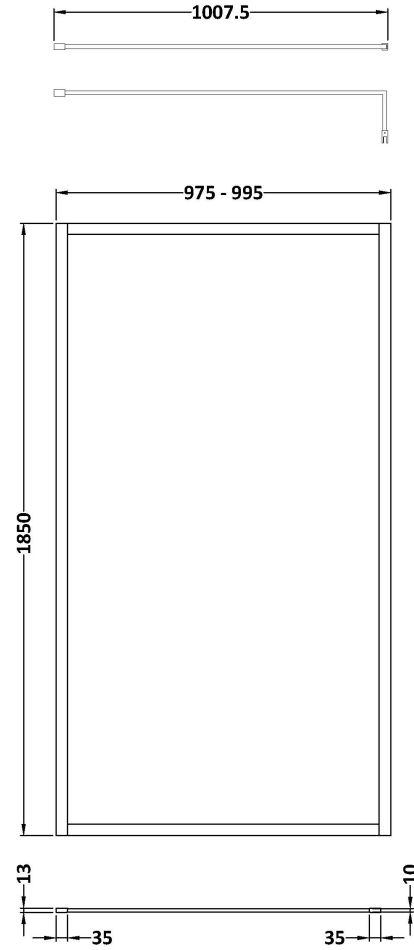

### Packaging Details

Barcode: 5056462688640

**Sales Code:** WRSC10G

**Description:** Glass Only 1000 X 1850 X 8mm

**Product Dimensions**

Height (mm):	1850
Width (mm):	1000
Depth (mm):	8
Nett Weight (kg):	41

**Packaging Dimensions**

Height (mm):	65
Width (mm):	1045
Length (mm):	1920
Gross Weight (kg):	41.5

**Packaging Data**

Box Colour:	Brown Cardboard Box - Printed
Box Qty:	1
Label Size:	100 x 50
Label Colour:	Not Applicable
Label Qty:	0

### Product Dimensions

Height (mm):	15
Width (mm):	150
Depth (mm):	1000
Nett Weight (kg):	0.67

### Packaging Dimensions

Height (mm):	35
Width (mm):	160
Length (mm):	1020
Gross Weight (kg):	0.7