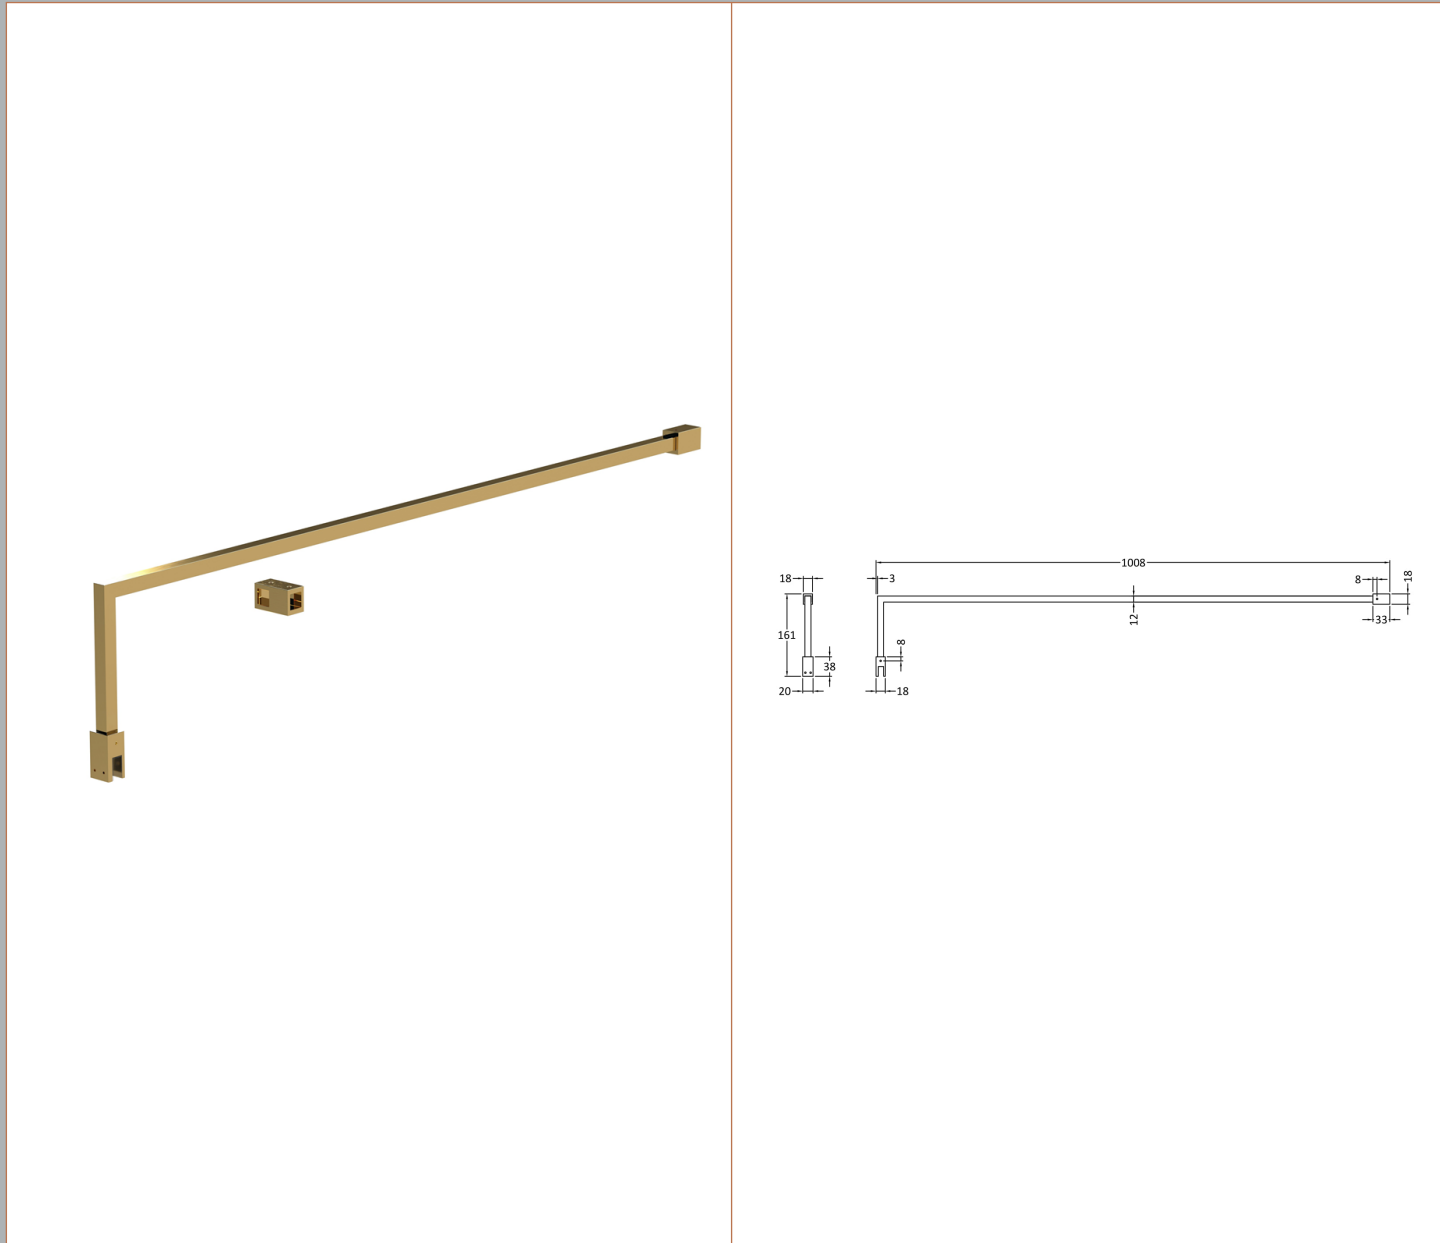

### Packaging Details

Barcode: 5056462688640

**Sales Code:** WRSC10G

**Description:** Glass Only 1000 X 1850 X 8mm

**Product Dimensions**

Height (mm):	1850
Width (mm):	1000
Depth (mm):	8
Nett Weight (kg):	41

**Packaging Dimensions**

Height (mm):	65
Width (mm):	1045
Length (mm):	1920
Gross Weight (kg):	41.5

**Packaging Data**

Box Colour:	Brown Cardboard Box - Printed
Box Qty:	1
Label Size:	100 x 50
Label Colour:	Not Applicable
Label Qty:	0

**Outer Box Dimensions (If Applicable)**

Height (mm):	
Width (mm):	
Depth (mm):	
Length (mm):	
Gross Weight (kg):	
Barcode:	5056678418468

**Product Details**

Country of Origin:	China
Fitting Instruction:	No
CE & UKCA:	Yes
Profile Material:	
Profile Finish:	Not Applicable
Adjustments (mm):	N/A
Entry Width (mm):	N/A
Swing In Dim (mm):	N/A
Swing Out Dim (mm):	N/A
Radius (mm):	Not Applicable
Glass Thickness (mm):	8
Easy Fit:	No
Easy Clean:	No
Handle Style:	Not Applicable
Handle Material:	Not Applicable
Enclosure Design:	Frameless
Wheel Type:	Not Applicable
Support Bar Included:	Support Bar Not Included
Extras:	None

### Product Dimensions

Height (mm):	15
Width (mm):	150
Depth (mm):	1000
Nett Weight (kg):	0.67