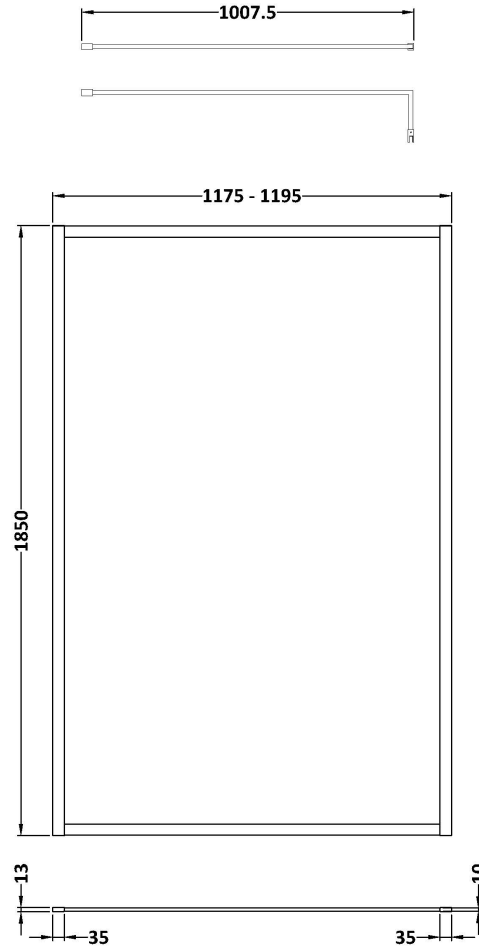

### Packaging Details

Barcode: 5056462688664

**Sales Code:** WRSC12G

**Description:** Glass Only 1200 X 1850 X 8mm

**Product Dimensions**

Height (mm):	1850
Width (mm):	1200
Depth (mm):	8
Nett Weight (kg):	49

**Packaging Dimensions**

Height (mm):	65
Width (mm):	1250
Length (mm):	1920
Gross Weight (kg):	49.5

**Packaging Data**

Box Colour:	Brown Cardboard Box - Printed
Box Qty:	1
Label Size:	100 x 50
Label Colour:	Not Applicable
Label Qty:	0

### Product Dimensions

Height (mm):	15
Width (mm):	150
Depth (mm):	1000
Nett Weight (kg):	0.67

### Packaging Dimensions

Height (mm):	35
Width (mm):	160
Length (mm):	1020
Gross Weight (kg):	0.7