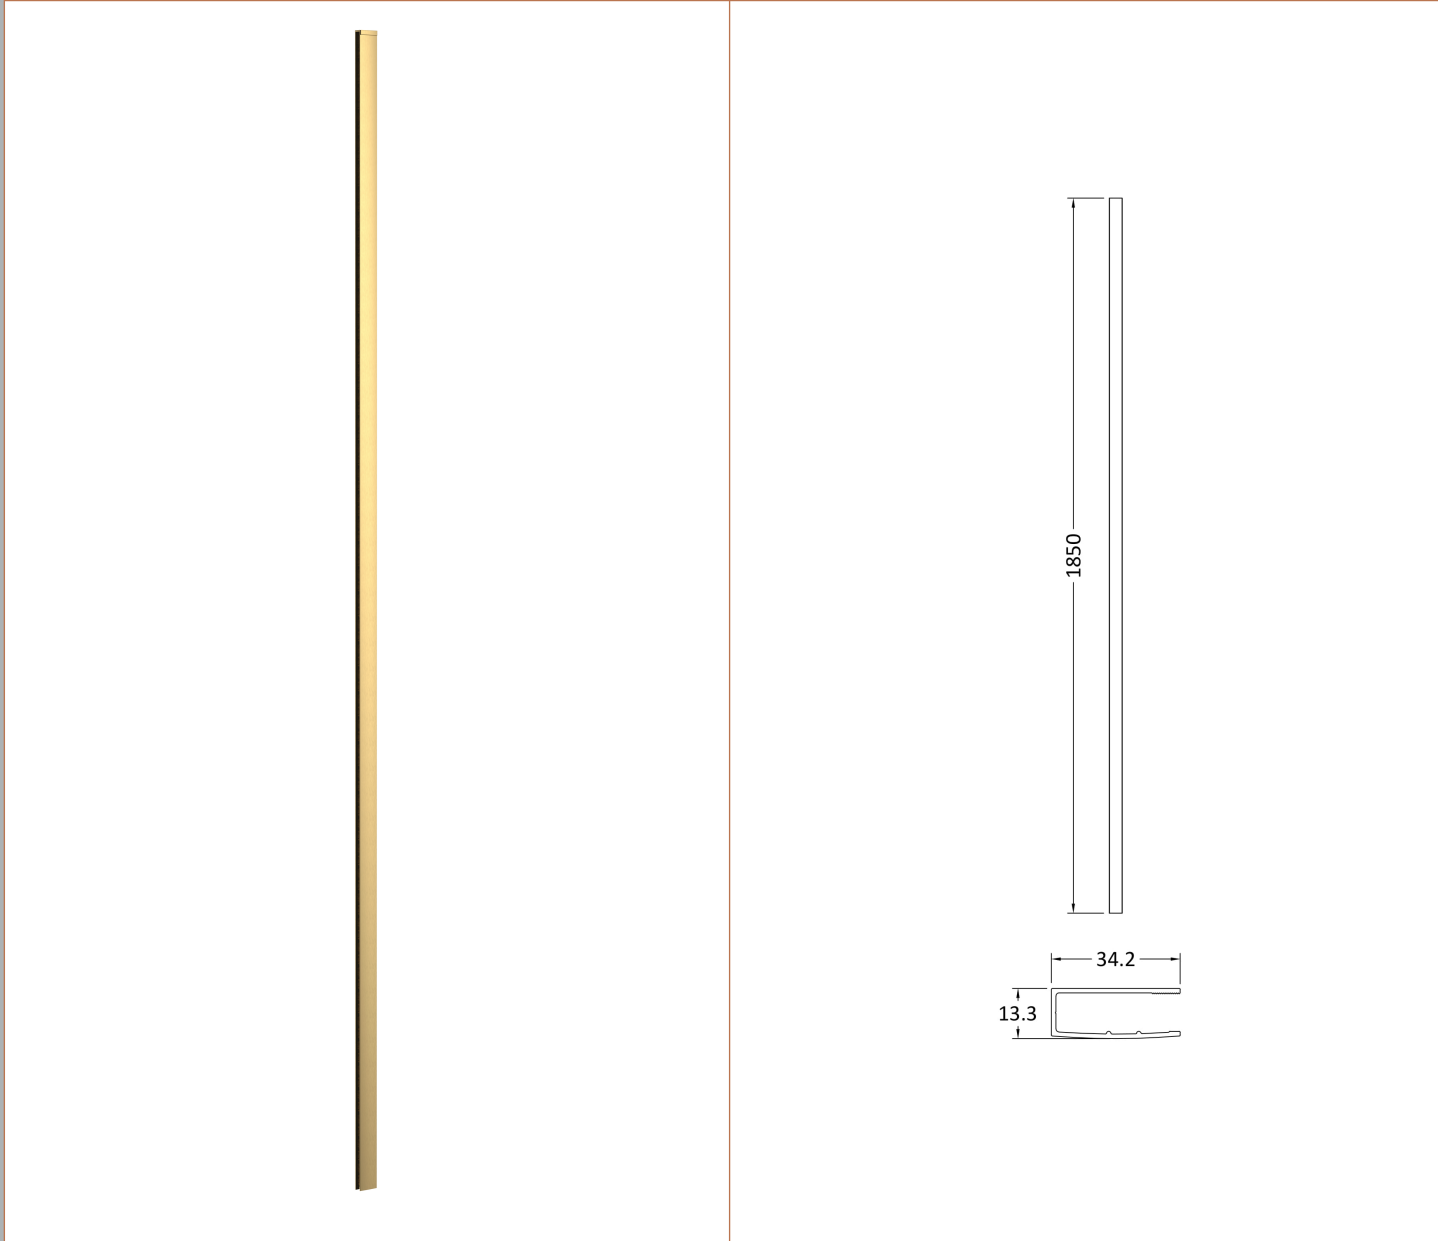

Sales Code: WRSF013

Description: 1850 Wetroom Wall Channel Brass

Product Dimensions

Height (mm):	1850
Width (mm):	
Depth (mm):	
Nett Weight (kg):	0.6

Packaging Dimensions

Height (mm):	400
Width (mm):	50
Length (mm):	1860
Gross Weight (kg):	0.6

Packaging Data

Box Colour:	Brown Cardboard Box - Printed
Box Qty:	1
Label Size:	100 x 50
Label Colour:	White Label
Label Qty:	1

Outer Box Dimensions (If Applicable)

Height (mm):	
Width (mm):	
Depth (mm):	
Length (mm):	
Gross Weight (kg):	
Barcode:	5056462611846

Product Details

Country of Origin:	China
Fitting Instruction:	No
CE & UKCA:	N/A
Profile Material:	Aluminium
Profile Finish:	Brushed Brass
Adjustments (mm):	18mm
Entry Width (mm):	N/A
Swing In Dim (mm):	N/A
Swing Out Dim (mm):	N/A
Radius (mm):	Not Applicable
Glass Thickness (mm):	
Easy Fit:	Not Applicable
Easy Clean:	Not Applicable
Handle Style:	Not Applicable
Handle Material:	Not Applicable
Enclosure Design:	Not Applicable
Wheel Type:	Not Applicable
Support Bar Included:	Support Bar Not Included
Extras:	None