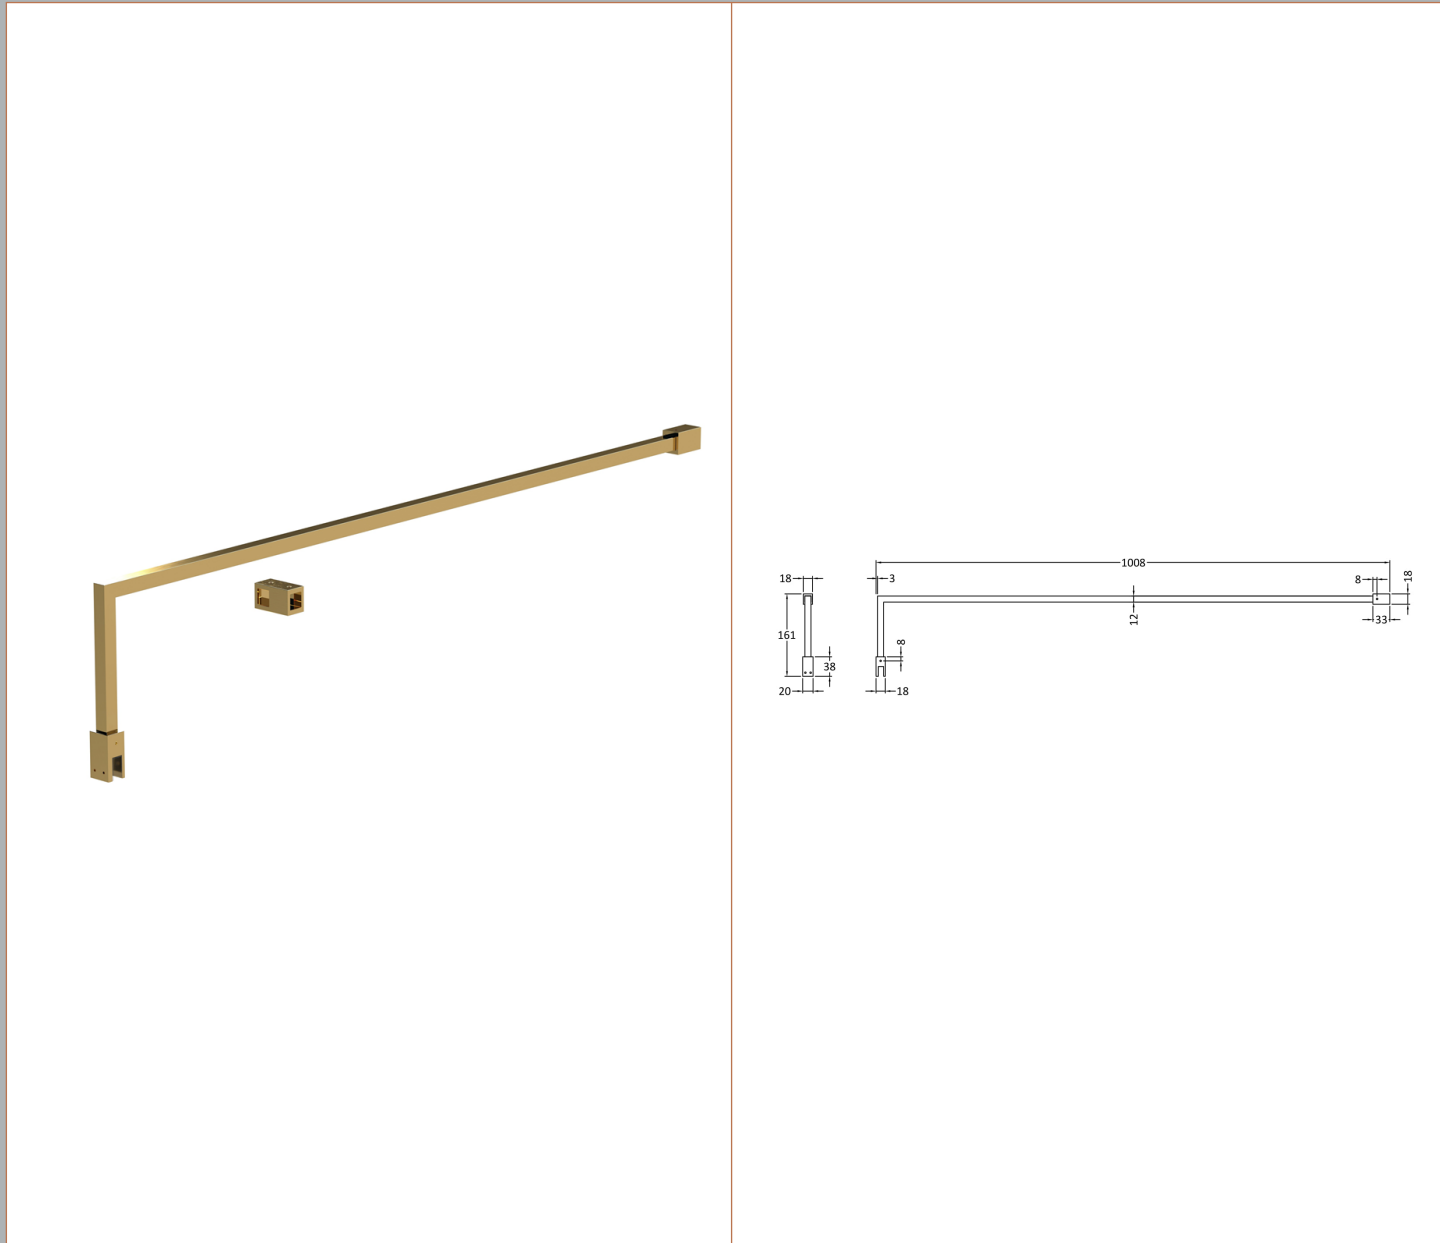

### Packaging Details

Barcode: 5056462688664

**Sales Code:** WRSC12G

**Description:** Glass Only 1200 X 1850 X 8mm

**Product Dimensions**

Height (mm):	1850
Width (mm):	1200
Depth (mm):	8
Nett Weight (kg):	49

**Packaging Dimensions**

Height (mm):	65
Width (mm):	1250
Length (mm):	1920
Gross Weight (kg):	49.5

**Packaging Data**

Box Colour:	Brown Cardboard Box - Printed
Box Qty:	1
Label Size:	100 x 50
Label Colour:	Not Applicable
Label Qty:	0

**Outer Box Dimensions (If Applicable)**

Height (mm):	
Width (mm):	
Depth (mm):	
Length (mm):	
Gross Weight (kg):	
Barcode:	5056678418482

**Product Details**

Country of Origin:	China
Fitting Instruction:	No
CE & UKCA:	Yes
Profile Material:	
Profile Finish:	Not Applicable
Adjustments (mm):	N/A
Entry Width (mm):	N/A
Swing In Dim (mm):	N/A
Swing Out Dim (mm):	N/A
Radius (mm):	Not Applicable
Glass Thickness (mm):	8
Easy Fit:	No
Easy Clean:	No
Handle Style:	Not Applicable
Handle Material:	Not Applicable
Enclosure Design:	Frameless
Wheel Type:	Not Applicable
Support Bar Included:	Support Bar Not Included
Extras:	None

### Product Dimensions

Height (mm):	15
Width (mm):	150
Depth (mm):	1000
Nett Weight (kg):	0.67