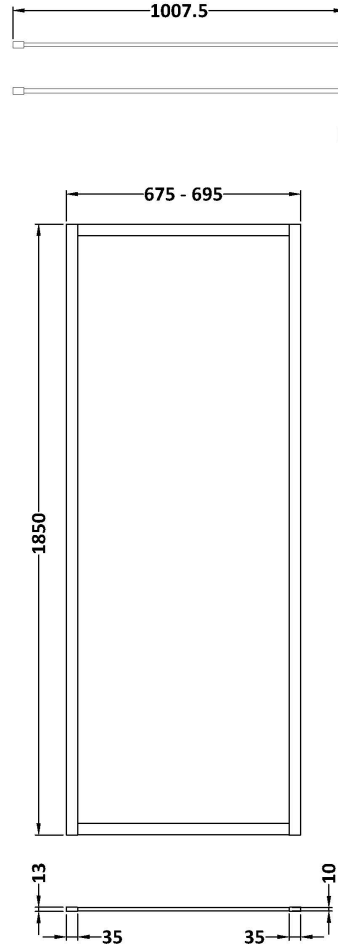

**Sales Code:** WRFBB1870

**Description:** Full Frame Wetroom Screen 1850X700x8mm

**Packaging Details**

Barcode: 5056462688602

**Sales Code:** WRSC070G

**Description:** Glass Only 700 X 1850 X 8mm

**Product Dimensions**

Height (mm):	1850
Width (mm):	700
Depth (mm):	8
Nett Weight (kg):	28

**Packaging Dimensions**

Height (mm):	65
Width (mm):	750
Length (mm):	1920
Gross Weight (kg):	28.5

**Packaging Data**

Box Colour:	Brown Cardboard Box - Printed
Box Qty:	1
Label Size:	100 x 50
Label Colour:	Not Applicable
Label Qty:	0

### Product Dimensions

Height (mm):	15
Width (mm):	150
Depth (mm):	1000
Nett Weight (kg):	0.67

### Packaging Dimensions

Height (mm):	35
Width (mm):	160
Length (mm):	1020
Gross Weight (kg):	0.7