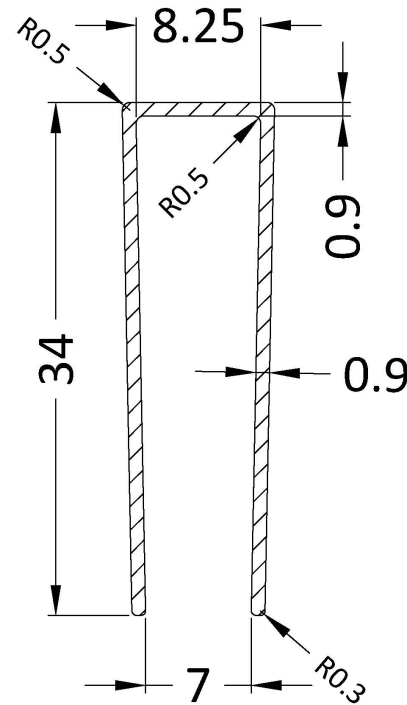

### Outer Box Dimensions (If Applicable)

Height (mm):	
Width (mm):	
Depth (mm):	
Length (mm):	
Gross Weight (kg):	
Barcode:	5056462611884

Sales Code: WRSF013

Description: 1850 Wetroom Wall Channel Brass

**Product Dimensions**

Height (mm):	1850
Width (mm):	
Depth (mm):	
Nett Weight (kg):	0.6

**Packaging Dimensions**

Height (mm):	400
Width (mm):	50
Length (mm):	1860
Gross Weight (kg):	0.6

**Product Details**

Country of Origin:	China
Fitting Instruction:	No
CE & UKCA:	N/A
Profile Material:	Aluminium
Profile Finish:	Brushed Brass
Adjustments (mm):	18mm
Entry Width (mm):	N/A
Swing In Dim (mm):	N/A
Swing Out Dim (mm):	N/A
Radius (mm):	Not Applicable
Glass Thickness (mm):	
Easy Fit:	Not Applicable
Easy Clean:	Not Applicable
Handle Style:	Not Applicable
Handle Material:	Not Applicable
Enclosure Design:	Not Applicable
Wheel Type:	Not Applicable
Support Bar Included:	Support Bar Not Included
Extras:	None

Sales Code: WRSF015UF

Description: 1950mm Undrilled Flat Profile Brass

OVERALL LENGTH 1950mm

**Product Dimensions**

Height (mm):	1950
Width (mm):	34
Depth (mm):	13
Nett Weight (kg):	1.01

**Packaging Dimensions**