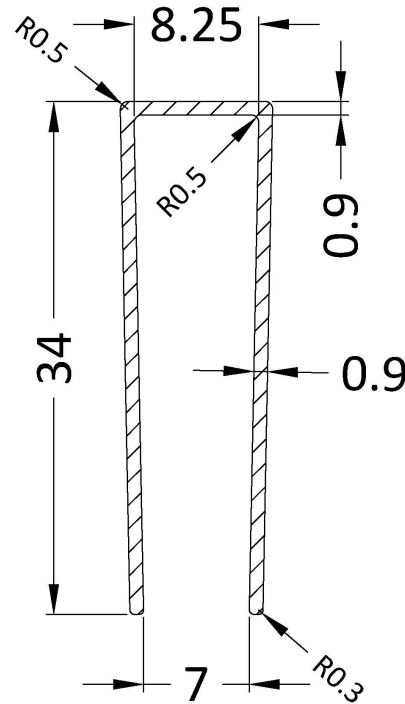

Outer Box Dimensions (If Applicable)

Height (mm):	
Width (mm):	
Depth (mm):	
Length (mm):	
Gross Weight (kg):	
Barcode:	5056678418444

Product Details

Country of Origin:	China
Fitting Instruction:	No
CE & UKCA:	Yes
Profile Material:	
Profile Finish:	Not Applicable
Adjustments (mm):	N/A
Entry Width (mm):	N/A
Swing In Dim (mm):	N/A
Swing Out Dim (mm):	N/A
Radius (mm):	Not Applicable
Glass Thickness (mm):	8
Easy Fit:	No
Easy Clean:	No
Handle Style:	Not Applicable
Handle Material:	Not Applicable
Enclosure Design:	Frameless
Wheel Type:	Not Applicable
Support Bar Included:	Support Bar Not Included
Extras:	None

Sales Code: WRSF013

Description: 1850 Wetroom Wall Channel Brass

Product Dimensions

Height (mm):	1850
Width (mm):	
Depth (mm):	
Nett Weight (kg):	0.6

Packaging Dimensions

Height (mm):	400
Width (mm):	50
Length (mm):	1860
Gross Weight (kg):	0.6

Product Details

Country of Origin:	China
Fitting Instruction:	No
CE & UKCA:	N/A
Profile Material:	Aluminium
Profile Finish:	Brushed Brass
Adjustments (mm):	18mm
Entry Width (mm):	N/A
Swing In Dim (mm):	N/A
Swing Out Dim (mm):	N/A
Radius (mm):	Not Applicable
Glass Thickness (mm):	
Easy Fit:	Not Applicable
Easy Clean:	Not Applicable
Handle Style:	Not Applicable
Handle Material:	Not Applicable
Enclosure Design:	Not Applicable
Wheel Type:	Not Applicable
Support Bar Included:	Support Bar Not Included
Extras:	None

Sales Code: WRSF015UF

Description: 1950mm Undrilled Flat Profile Brass

OVERALL LENGTH 1950mm

Product Dimensions

Height (mm):	1950
Width (mm):	34
Depth (mm):	13
Nett Weight (kg):	1.01

Packaging Dimensions

Height (mm):	400
Width (mm):	50
Length (mm):	1970
Gross Weight (kg):	1.42