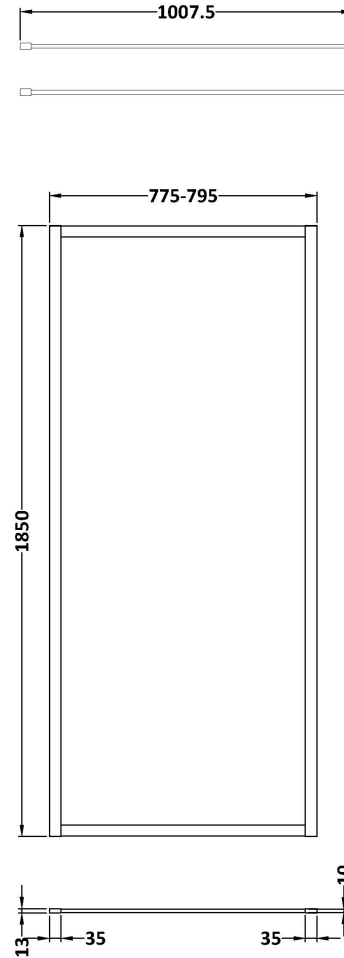

Sales Code: WRFBB1880

Description: Full Frame Wetroom Screen 1850X800x8mm

Packaging Details

Barcode: 5056462688626

Sales Code: WRSC080G

Description: Glass Only 800 X 1850 X 8mm

Product Dimensions

Height (mm):	1850
Width (mm):	800
Depth (mm):	8
Nett Weight (kg):	32.5

Packaging Dimensions

Height (mm):	65
Width (mm):	850
Length (mm):	1920
Gross Weight (kg):	33

Packaging Data

Box Colour:	Brown Cardboard Box - Printed
Box Qty:	1
Label Size:	100 x 50
Label Colour:	Not Applicable
Label Qty:	0

Outer Box Dimensions (If Applicable)

Height (mm):	
Width (mm):	
Depth (mm):	
Length (mm):	
Gross Weight (kg):	
Barcode:	5056678418444

Product Details

Country of Origin:	China
Fitting Instruction:	No
CE & UKCA:	Yes
Profile Material:	
Profile Finish:	Not Applicable
Adjustments (mm):	N/A
Entry Width (mm):	N/A
Swing In Dim (mm):	N/A
Swing Out Dim (mm):	N/A
Radius (mm):	Not Applicable
Glass Thickness (mm):	8
Easy Fit:	No
Easy Clean:	No
Handle Style:	Not Applicable
Handle Material:	Not Applicable
Enclosure Design:	Frameless
Wheel Type:	Not Applicable
Support Bar Included:	Support Bar Not Included
Extras:	None

Packaging Data

Box Colour:	Brown Cardboard Box
Box Qty:	1
Label Size:	100 x 50
Label Colour:	White Label
Label Qty:	1

Outer Box Dimensions (If Applicable)

Height (mm):	
Width (mm):	
Depth (mm):	
Length (mm):	
Gross Weight (kg):	
Barcode:	5056462611884