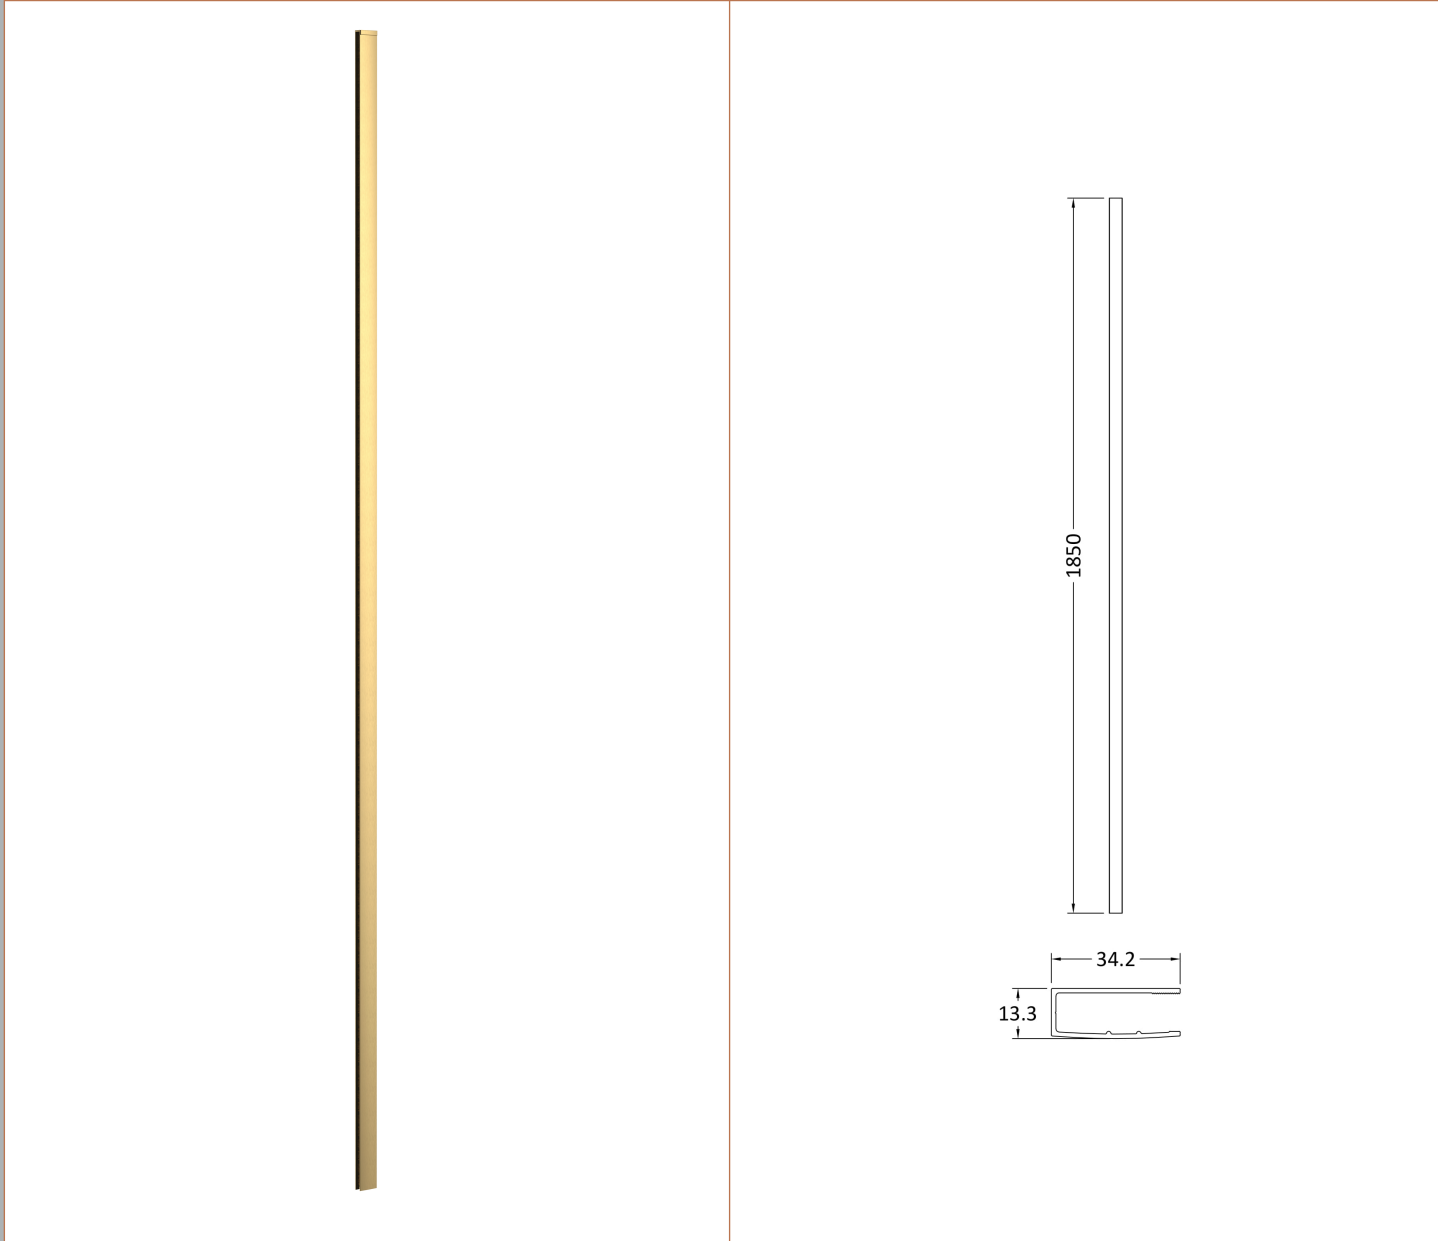

Outer Box Dimensions (If Applicable)

Height (mm):	
Width (mm):	
Depth (mm):	
Length (mm):	
Gross Weight (kg):	
Barcode:	5056678418444

Product Details

Country of Origin:	China
Fitting Instruction:	No
CE & UKCA:	Yes
Profile Material:	
Profile Finish:	Not Applicable
Adjustments (mm):	N/A
Entry Width (mm):	N/A
Swing In Dim (mm):	N/A
Swing Out Dim (mm):	N/A
Radius (mm):	Not Applicable
Glass Thickness (mm):	8
Easy Fit:	No
Easy Clean:	No
Handle Style:	Not Applicable
Handle Material:	Not Applicable
Enclosure Design:	Frameless
Wheel Type:	Not Applicable
Support Bar Included:	Support Bar Not Included
Extras:	None

Sales Code: FIX025

Description: Wetroom Screen Support Arm Brass

Product Dimensions

Height (mm):	15
Width (mm):	150
Depth (mm):	1000
Nett Weight (kg):	0.67

Packaging Dimensions

Height (mm):	35
Width (mm):	160
Length (mm):	1020
Gross Weight (kg):	0.7

Product Details

Country of Origin:	China
Fitting Instruction:	No
CE & UKCA:	N/A
Profile Material:	Stainless Steel
Profile Finish:	Brushed Brass
Adjustments (mm):	N/A
Entry Width (mm):	N/A
Swing In Dim (mm):	N/A
Swing Out Dim (mm):	N/A
Radius (mm):	Not Applicable
Glass Thickness (mm):	
Easy Fit:	Not Applicable
Easy Clean:	Not Applicable
Handle Style:	Not Applicable
Handle Material:	Not Applicable
Enclosure Design:	Not Applicable
Wheel Type:	Not Applicable
Support Bar Included:	
Extras:	None

Sales Code: WRSF013

Description: 1850 Wetroom Wall Channel Brass

Product Dimensions

Height (mm):	1850
Width (mm):	
Depth (mm):	
Nett Weight (kg):	0.6

Packaging Dimensions

Height (mm):	400
Width (mm):	50
Length (mm):	1860
Gross Weight (kg):	0.6