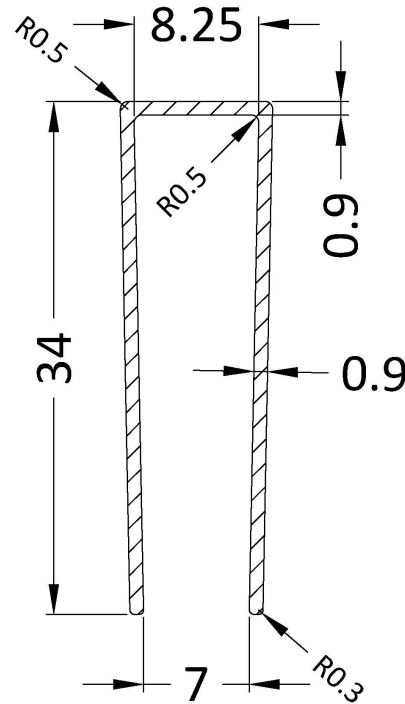

Outer Box Dimensions (If Applicable)

Height (mm):	
Width (mm):	
Depth (mm):	
Length (mm):	
Gross Weight (kg):	
Barcode:	5056462620756

Product Details

Country of Origin:	China
Fitting Instruction:	No
CE & UKCA:	Yes
Profile Material:	
Profile Finish:	Not Applicable
Adjustments (mm):	N/A
Entry Width (mm):	N/A
Swing In Dim (mm):	N/A
Swing Out Dim (mm):	N/A
Radius (mm):	Not Applicable
Glass Thickness (mm):	8
Easy Fit:	No
Easy Clean:	No
Handle Style:	Not Applicable
Handle Material:	Not Applicable
Enclosure Design:	Frameless
Wheel Type:	Not Applicable
Support Bar Included:	Support Bar Not Included
Extras:	None

Sales Code: WRSF015

Description: 1950 Wetroom Wall Channel Brass

Product Dimensions

Height (mm):	1950
Width (mm):	
Depth (mm):	
Nett Weight (kg):	0.8

Packaging Dimensions

Height (mm):	400
Width (mm):	50
Length (mm):	1970
Gross Weight (kg):	0.8

Product Details

Country of Origin:	China
Fitting Instruction:	No
CE & UKCA:	N/A
Profile Material:	Aluminium
Profile Finish:	Brushed Brass
Adjustments (mm):	18mm
Entry Width (mm):	N/A
Swing In Dim (mm):	N/A
Swing Out Dim (mm):	N/A
Radius (mm):	Not Applicable
Glass Thickness (mm):	
Easy Fit:	Not Applicable
Easy Clean:	Not Applicable
Handle Style:	Not Applicable
Handle Material:	Not Applicable
Enclosure Design:	Not Applicable
Wheel Type:	Not Applicable
Support Bar Included:	Support Bar Not Included
Extras:	None

Sales Code: WRSF015UF

Description: 1950mm Undrilled Flat Profile Brass

OVERALL LENGTH 1950mm

Product Dimensions

Height (mm):	1950
Width (mm):	34
Depth (mm):	13
Nett Weight (kg):	1.01

Packaging Dimensions

Height (mm):	400
Width (mm):	50
Length (mm):	1970
Gross Weight (kg):	1.42