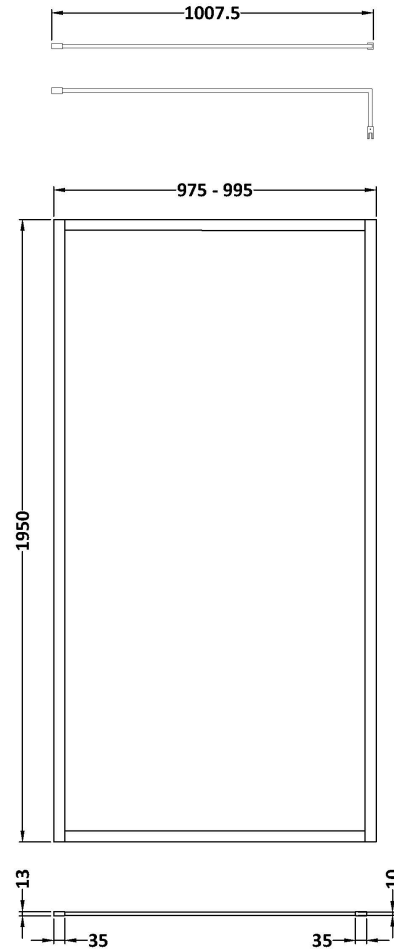

Sales Code: WRFBB1910

Description: Full Frame Wetroom Screen 1950X1000x8mm

Packaging Details

Barcode: 5056462688565

Sales Code: WRSB1000G

Description: Glass Only 1000 X 1950 X 8mm

Product Dimensions

Height (mm):	1950
Width (mm):	1000
Depth (mm):	8
Nett Weight (kg):	42.4

Packaging Dimensions

Height (mm):	65
Width (mm):	1085
Length (mm):	2010
Gross Weight (kg):	42.4

Packaging Data

Box Colour:	Brown Cardboard Box - Printed
Box Qty:	1
Label Size:	100 x 50
Label Colour:	Not Applicable
Label Qty:	0

Outer Box Dimensions (If Applicable)

Height (mm):	
Width (mm):	
Depth (mm):	
Length (mm):	
Gross Weight (kg):	
Barcode:	5056462620756

Product Details

Country of Origin:	China
Fitting Instruction:	No
CE & UKCA:	Yes
Profile Material:	
Profile Finish:	Not Applicable
Adjustments (mm):	N/A
Entry Width (mm):	N/A
Swing In Dim (mm):	N/A
Swing Out Dim (mm):	N/A
Radius (mm):	Not Applicable
Glass Thickness (mm):	8
Easy Fit:	No
Easy Clean:	No
Handle Style:	Not Applicable
Handle Material:	Not Applicable
Enclosure Design:	Frameless
Wheel Type:	Not Applicable
Support Bar Included:	Support Bar Not Included
Extras:	None

Sales Code: FIX025

Description: Wetroom Screen Support Arm Brass

Product Dimensions

Height (mm):	15
Width (mm):	150
Depth (mm):	1000
Nett Weight (kg):	0.67

Packaging Dimensions

Height (mm):	35
Width (mm):	160
Length (mm):	1020
Gross Weight (kg):	0.7