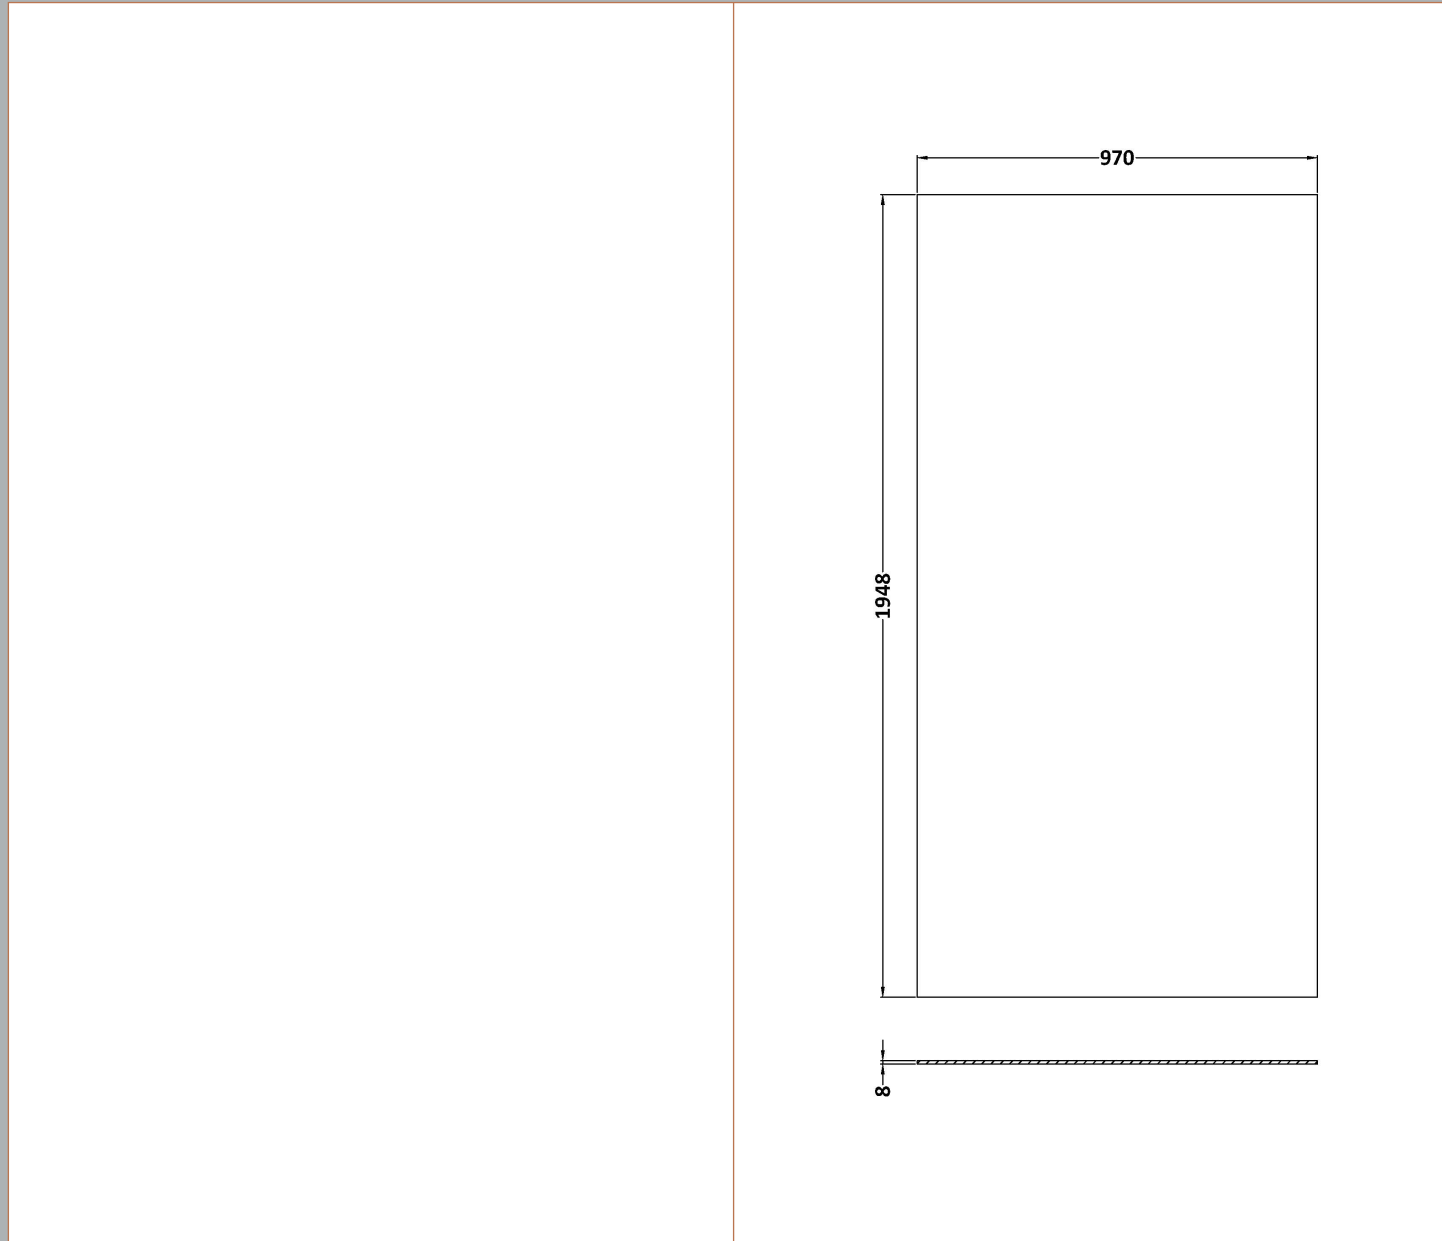

Sales Code: WRFBB1910

Description: Full Frame Wetroom Screen 1950X1000x8mm

Packaging Details

Barcode: 5056462688565

Sales Code: WRSB1000G

Description: Glass Only 1000 X 1950 X 8mm

Product Dimensions

Height (mm):	1950
Width (mm):	1000
Depth (mm):	8
Nett Weight (kg):	42.4

Packaging Dimensions

Height (mm):	65
Width (mm):	1085
Length (mm):	2010
Gross Weight (kg):	42.4

Packaging Data

Box Colour:	Brown Cardboard Box - Printed
Box Qty:	1
Label Size:	100 x 50
Label Colour:	Not Applicable
Label Qty:	0

Outer Box Dimensions (If Applicable)

Height (mm):	
Width (mm):	
Depth (mm):	
Length (mm):	
Gross Weight (kg):	
Barcode:	5056462620756

Product Details

Country of Origin:	China
Fitting Instruction:	No
CE & UKCA:	Yes
Profile Material:	
Profile Finish:	Not Applicable
Adjustments (mm):	N/A
Entry Width (mm):	N/A
Swing In Dim (mm):	N/A
Swing Out Dim (mm):	N/A
Radius (mm):	Not Applicable
Glass Thickness (mm):	8
Easy Fit:	No
Easy Clean:	No
Handle Style:	Not Applicable
Handle Material:	Not Applicable
Enclosure Design:	Frameless
Wheel Type:	Not Applicable
Support Bar Included:	Support Bar Not Included
Extras:	None

Packaging Data

Box Colour:	Brown Cardboard Box
Box Qty:	1
Label Size:	100 x 50
Label Colour:	White Label
Label Qty:	1

Outer Box Dimensions (If Applicable)

Height (mm):	
Width (mm):	
Depth (mm):	
Length (mm):	
Gross Weight (kg):	
Barcode:	5056462611884