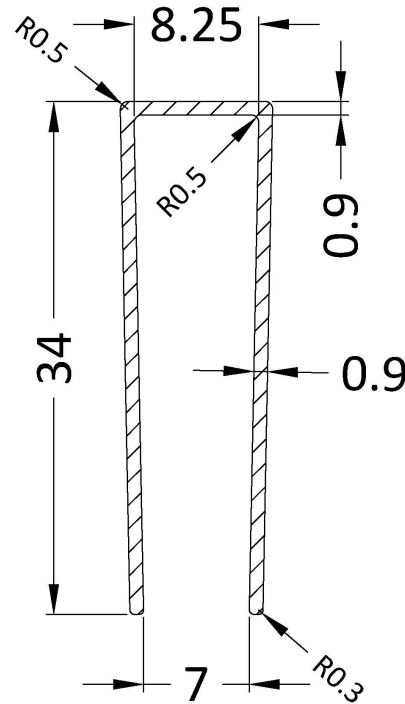

Outer Box Dimensions (If Applicable)

Height (mm):	
Width (mm):	
Depth (mm):	
Length (mm):	
Gross Weight (kg):	
Barcode:	5056462620718

Product Details

Country of Origin:	China
Fitting Instruction:	No
CE & UKCA:	Yes
Profile Material:	
Profile Finish:	Not Applicable
Adjustments (mm):	N/A
Entry Width (mm):	N/A
Swing In Dim (mm):	N/A
Swing Out Dim (mm):	N/A
Radius (mm):	Not Applicable
Glass Thickness (mm):	8
Easy Fit:	No
Easy Clean:	No
Handle Style:	Not Applicable
Handle Material:	Not Applicable
Enclosure Design:	Frameless
Wheel Type:	Not Applicable
Support Bar Included:	Support Bar Not Included
Extras:	None

Sales Code: WRSF015

Description: 1950 Wetroom Wall Channel Brass

Product Dimensions

Height (mm):	1950
Width (mm):	
Depth (mm):	
Nett Weight (kg):	0.8

Packaging Dimensions

Height (mm):	400
Width (mm):	50
Length (mm):	1970
Gross Weight (kg):	0.8

Product Details

Country of Origin:	China
Fitting Instruction:	No
CE & UKCA:	N/A
Profile Material:	Aluminium
Profile Finish:	Brushed Brass
Adjustments (mm):	18mm
Entry Width (mm):	N/A
Swing In Dim (mm):	N/A
Swing Out Dim (mm):	N/A
Radius (mm):	Not Applicable
Glass Thickness (mm):	
Easy Fit:	Not Applicable
Easy Clean:	Not Applicable
Handle Style:	Not Applicable
Handle Material:	Not Applicable
Enclosure Design:	Not Applicable
Wheel Type:	Not Applicable
Support Bar Included:	Support Bar Not Included
Extras:	None

Sales Code: WRSF015UF

Description: 1950mm Undrilled Flat Profile Brass

OVERALL LENGTH 1950mm

Product Dimensions

Height (mm):	1950
Width (mm):	34
Depth (mm):	13
Nett Weight (kg):	1.01

Packaging Dimensions

Height (mm):	400
Width (mm):	50
Length (mm):	1970
Gross Weight (kg):	1.42