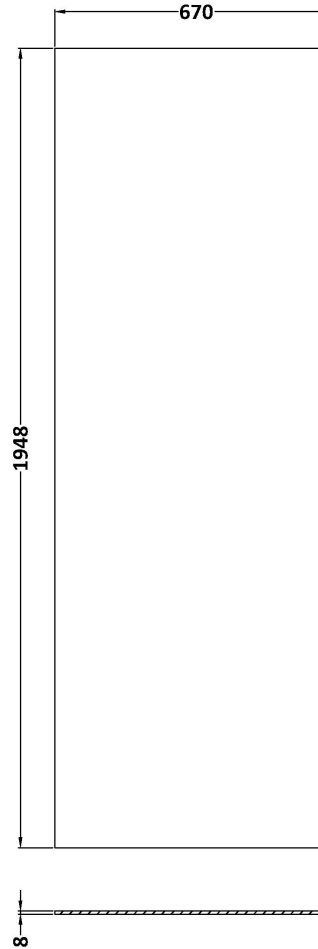

Sales Code: WRFBB1970

Description: Full Frame Wetroom Screen 1950X700x8mm

Packaging Details

Barcode: 5056462688534

Sales Code: WRSB700G

Description: Glass Only 700 X 1950 X 8mm

Product Dimensions

Height (mm):	1950
Width (mm):	700
Depth (mm):	8
Nett Weight (kg):	29.44

Packaging Dimensions

Height (mm):	65
Width (mm):	730
Length (mm):	2010
Gross Weight (kg):	29.44

Packaging Data

Box Colour:	Brown Cardboard Box - Printed
Box Qty:	1
Label Size:	100 x 50
Label Colour:	Not Applicable
Label Qty:	0

Outer Box Dimensions (If Applicable)

Height (mm):	
Width (mm):	
Depth (mm):	
Length (mm):	
Gross Weight (kg):	
Barcode:	5056462620718

Product Details

Country of Origin:	China
Fitting Instruction:	No
CE & UKCA:	Yes
Profile Material:	
Profile Finish:	Not Applicable
Adjustments (mm):	N/A
Entry Width (mm):	N/A
Swing In Dim (mm):	N/A
Swing Out Dim (mm):	N/A
Radius (mm):	Not Applicable
Glass Thickness (mm):	8
Easy Fit:	No
Easy Clean:	No
Handle Style:	Not Applicable
Handle Material:	Not Applicable
Enclosure Design:	Frameless
Wheel Type:	Not Applicable
Support Bar Included:	Support Bar Not Included
Extras:	None

Packaging Data

Box Colour:	Brown Cardboard Box
Box Qty:	1
Label Size:	100 x 50
Label Colour:	White Label
Label Qty:	1

Outer Box Dimensions (If Applicable)

Height (mm):	
Width (mm):	
Depth (mm):	
Length (mm):	
Gross Weight (kg):	
Barcode:	5056462611884