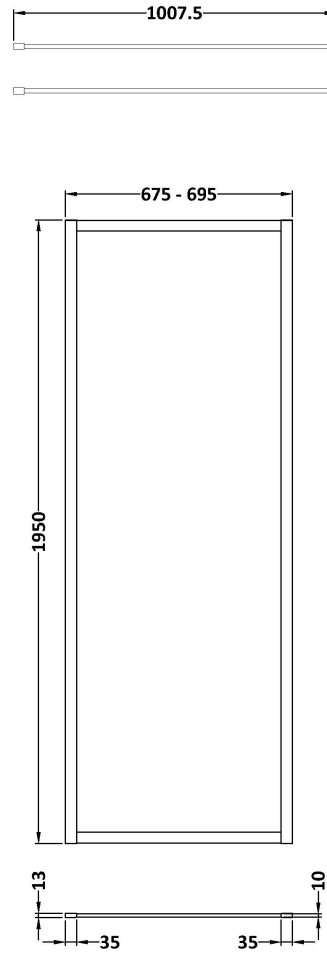

Sales Code: WRFBB1970

Description: Full Frame Wetroom Screen 1950X700x8mm

Packaging Details

Barcode: 5056462688534

Sales Code: WRSB700G

Description: Glass Only 700 X 1950 X 8mm

Product Dimensions

Height (mm):	1950
Width (mm):	700
Depth (mm):	8
Nett Weight (kg):	29.44

Packaging Dimensions

Height (mm):	65
Width (mm):	730
Length (mm):	2010
Gross Weight (kg):	29.44

Packaging Data

Box Colour:	Brown Cardboard Box - Printed
Box Qty:	1
Label Size:	100 x 50
Label Colour:	Not Applicable
Label Qty:	0

Outer Box Dimensions (If Applicable)

Height (mm):	
Width (mm):	
Depth (mm):	
Length (mm):	
Gross Weight (kg):	
Barcode:	5056462620718

Product Details

Country of Origin:	China
Fitting Instruction:	No
CE & UKCA:	Yes
Profile Material:	
Profile Finish:	Not Applicable
Adjustments (mm):	N/A
Entry Width (mm):	N/A
Swing In Dim (mm):	N/A
Swing Out Dim (mm):	N/A
Radius (mm):	Not Applicable
Glass Thickness (mm):	8
Easy Fit:	No
Easy Clean:	No
Handle Style:	Not Applicable
Handle Material:	Not Applicable
Enclosure Design:	Frameless
Wheel Type:	Not Applicable
Support Bar Included:	Support Bar Not Included
Extras:	None

Sales Code: FIX025

Description: Wetroom Screen Support Arm Brass

Product Dimensions

Height (mm):	15
Width (mm):	150
Depth (mm):	1000
Nett Weight (kg):	0.67

Packaging Dimensions

Height (mm):	35
Width (mm):	160
Length (mm):	1020
Gross Weight (kg):	0.7