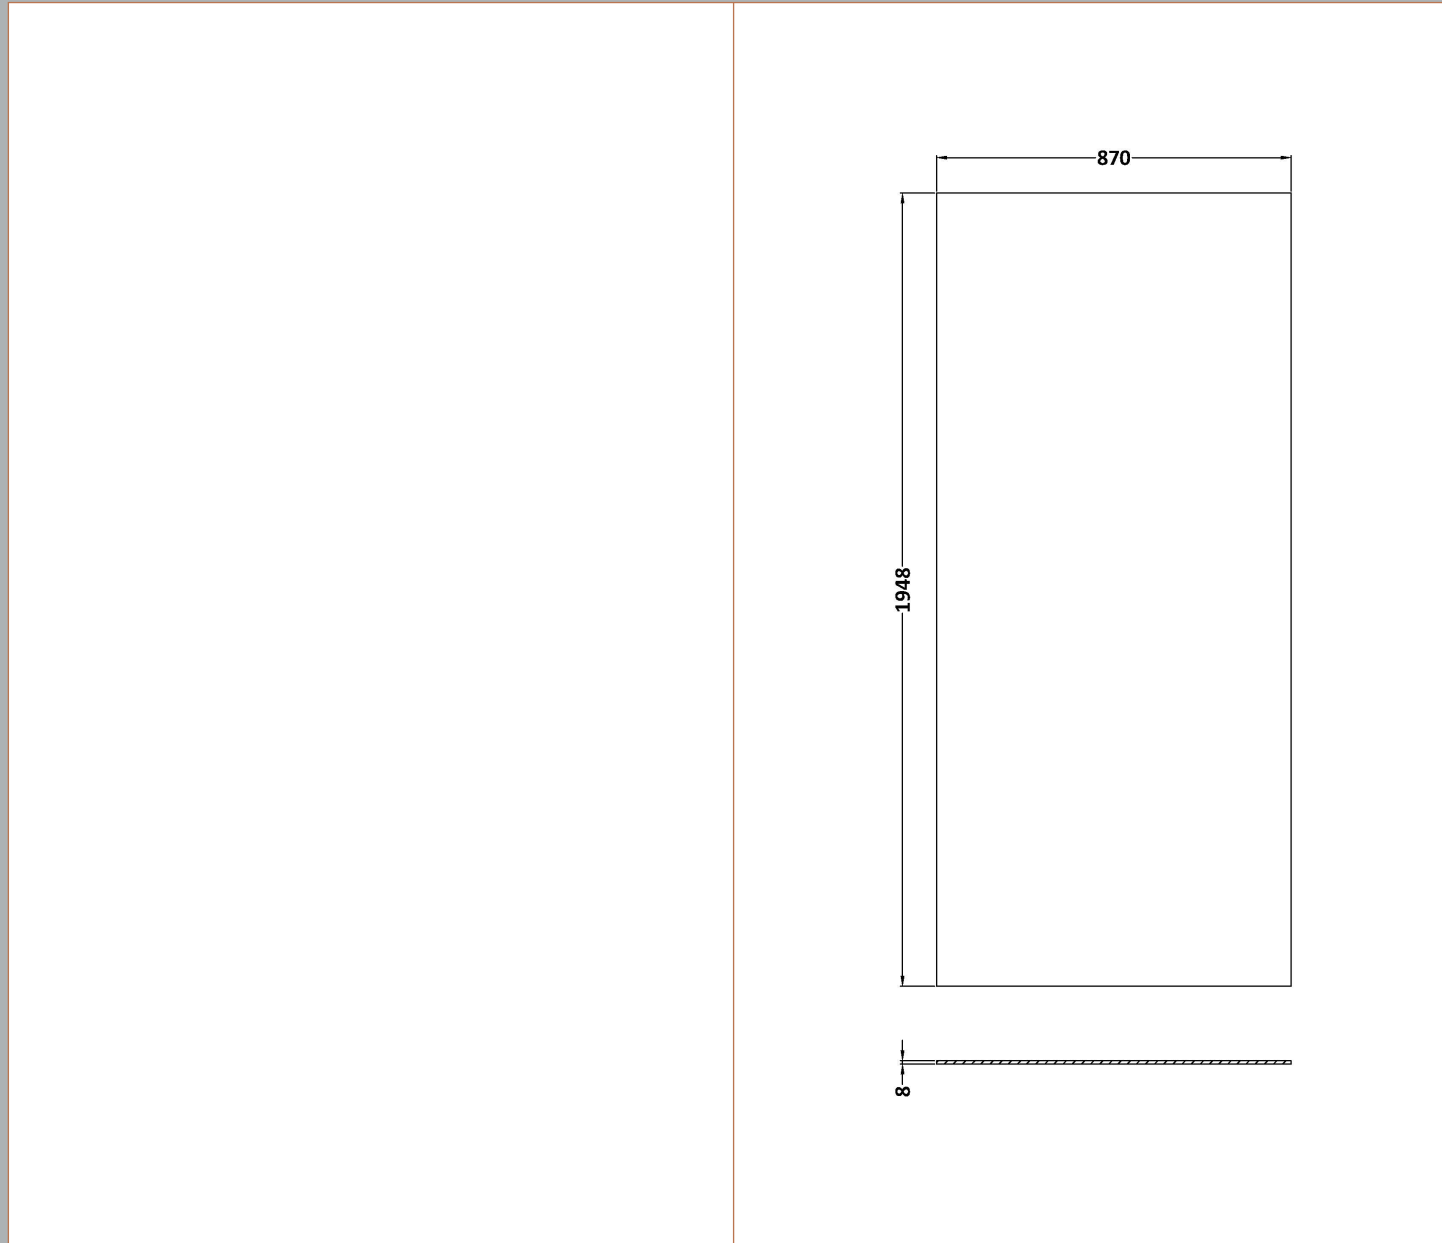

Sales Code: WRFB1990

Description: Full Frame Wetroom Screen 1950X900x8mm

Packaging Details

Barcode: 5056462688558

Sales Code: WRSB900G

Description: Glass Only 900 X 1950 X 8mm

Product Dimensions

Height (mm):	1950
Width (mm):	900
Depth (mm):	8
Nett Weight (kg):	38.24

Packaging Dimensions

Height (mm):	65
Width (mm):	930
Length (mm):	2010
Gross Weight (kg):	38.24

Packaging Data

Box Colour:	Brown Cardboard Box - Printed
Box Qty:	1
Label Size:	100 x 50
Label Colour:	Not Applicable
Label Qty:	0

Outer Box Dimensions (If Applicable)

Height (mm):	
Width (mm):	
Depth (mm):	
Length (mm):	
Gross Weight (kg):	
Barcode:	5056462620749

Product Details

Country of Origin:	China
Fitting Instruction:	No
CE & UKCA:	Yes
Profile Material:	
Profile Finish:	Not Applicable
Adjustments (mm):	N/A
Entry Width (mm):	N/A
Swing In Dim (mm):	N/A
Swing Out Dim (mm):	N/A
Radius (mm):	Not Applicable
Glass Thickness (mm):	8
Easy Fit:	No
Easy Clean:	No
Handle Style:	Not Applicable
Handle Material:	Not Applicable
Enclosure Design:	Frameless
Wheel Type:	Not Applicable
Support Bar Included:	Support Bar Not Included
Extras:	None

Packaging Data

Box Colour:	Brown Cardboard Box
Box Qty:	1
Label Size:	100 x 50
Label Colour:	White Label
Label Qty:	1

Outer Box Dimensions (If Applicable)

Height (mm):	
Width (mm):	
Depth (mm):	
Length (mm):	
Gross Weight (kg):	
Barcode:	5056462611884