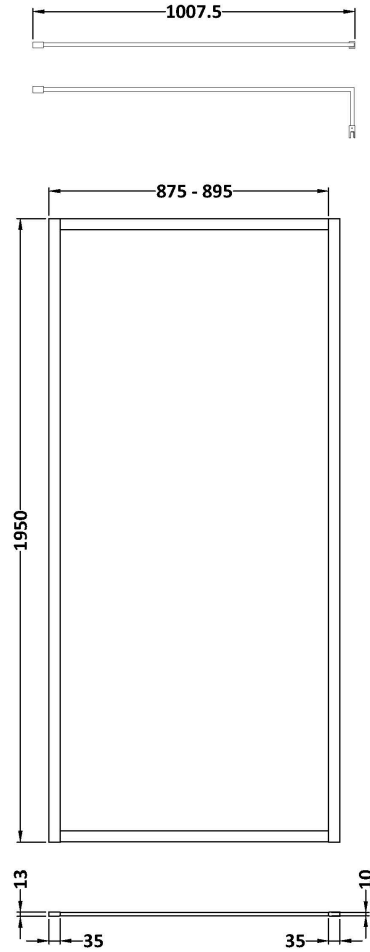

Sales Code: WRFB1990

Description: Full Frame Wetroom Screen 1950X900x8mm

Packaging Details

Barcode: 5056462688558

Sales Code: WRSB900G

Description: Glass Only 900 X 1950 X 8mm

Product Dimensions

Height (mm):	1950
Width (mm):	900
Depth (mm):	8
Nett Weight (kg):	38.24

Packaging Dimensions

Height (mm):	65
Width (mm):	930
Length (mm):	2010
Gross Weight (kg):	38.24

Packaging Data

Box Colour:	Brown Cardboard Box - Printed
Box Qty:	1
Label Size:	100 x 50
Label Colour:	Not Applicable
Label Qty:	0

Outer Box Dimensions (If Applicable)

Height (mm):	
Width (mm):	
Depth (mm):	
Length (mm):	
Gross Weight (kg):	
Barcode:	5056462620749

Product Details

Country of Origin:	China
Fitting Instruction:	No
CE & UKCA:	Yes
Profile Material:	
Profile Finish:	Not Applicable
Adjustments (mm):	N/A
Entry Width (mm):	N/A
Swing In Dim (mm):	N/A
Swing Out Dim (mm):	N/A
Radius (mm):	Not Applicable
Glass Thickness (mm):	8
Easy Fit:	No
Easy Clean:	No
Handle Style:	Not Applicable
Handle Material:	Not Applicable
Enclosure Design:	Frameless
Wheel Type:	Not Applicable
Support Bar Included:	Support Bar Not Included
Extras:	None

Sales Code: FIX025

Description: Wetroom Screen Support Arm Brass

Product Dimensions

Height (mm):	15
Width (mm):	150
Depth (mm):	1000
Nett Weight (kg):	0.67

Packaging Dimensions

Height (mm):	35
Width (mm):	160
Length (mm):	1020
Gross Weight (kg):	0.7