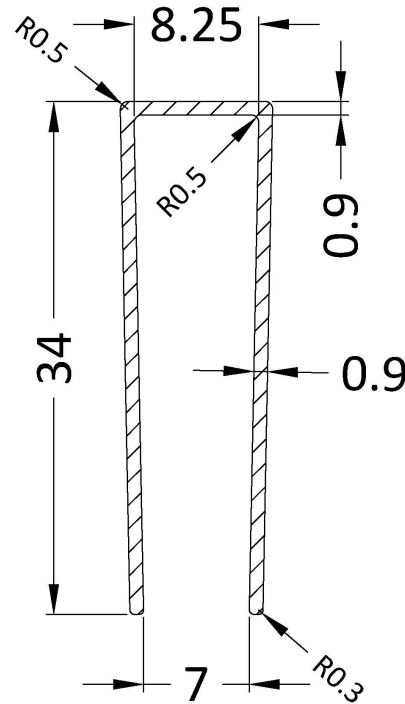

Outer Box Dimensions (If Applicable)

Height (mm):	
Width (mm):	
Depth (mm):	
Length (mm):	
Gross Weight (kg):	
Barcode:	5056462620749

Product Details

Country of Origin:	China
Fitting Instruction:	No
CE & UKCA:	Yes
Profile Material:	
Profile Finish:	Not Applicable
Adjustments (mm):	N/A
Entry Width (mm):	N/A
Swing In Dim (mm):	N/A
Swing Out Dim (mm):	N/A
Radius (mm):	Not Applicable
Glass Thickness (mm):	8
Easy Fit:	No
Easy Clean:	No
Handle Style:	Not Applicable
Handle Material:	Not Applicable
Enclosure Design:	Frameless
Wheel Type:	Not Applicable
Support Bar Included:	Support Bar Not Included
Extras:	None

Sales Code: WRSF015

Description: 1950 Wetroom Wall Channel Brass

Product Dimensions

Height (mm):	1950
Width (mm):	
Depth (mm):	
Nett Weight (kg):	0.8

Packaging Dimensions

Height (mm):	400
Width (mm):	50
Length (mm):	1970
Gross Weight (kg):	0.8

Product Details

Country of Origin:	China
Fitting Instruction:	No
CE & UKCA:	N/A
Profile Material:	Aluminium
Profile Finish:	Brushed Brass
Adjustments (mm):	18mm
Entry Width (mm):	N/A
Swing In Dim (mm):	N/A
Swing Out Dim (mm):	N/A
Radius (mm):	Not Applicable
Glass Thickness (mm):	
Easy Fit:	Not Applicable
Easy Clean:	Not Applicable
Handle Style:	Not Applicable
Handle Material:	Not Applicable
Enclosure Design:	Not Applicable
Wheel Type:	Not Applicable
Support Bar Included:	Support Bar Not Included
Extras:	None

Sales Code: WRSF015UF

Description: 1950mm Undrilled Flat Profile Brass

OVERALL LENGTH 1950mm

Product Dimensions

Height (mm):	1950
Width (mm):	34
Depth (mm):	13
Nett Weight (kg):	1.01

Packaging Dimensions

Height (mm):	400
Width (mm):	50
Length (mm):	1970
Gross Weight (kg):	1.42