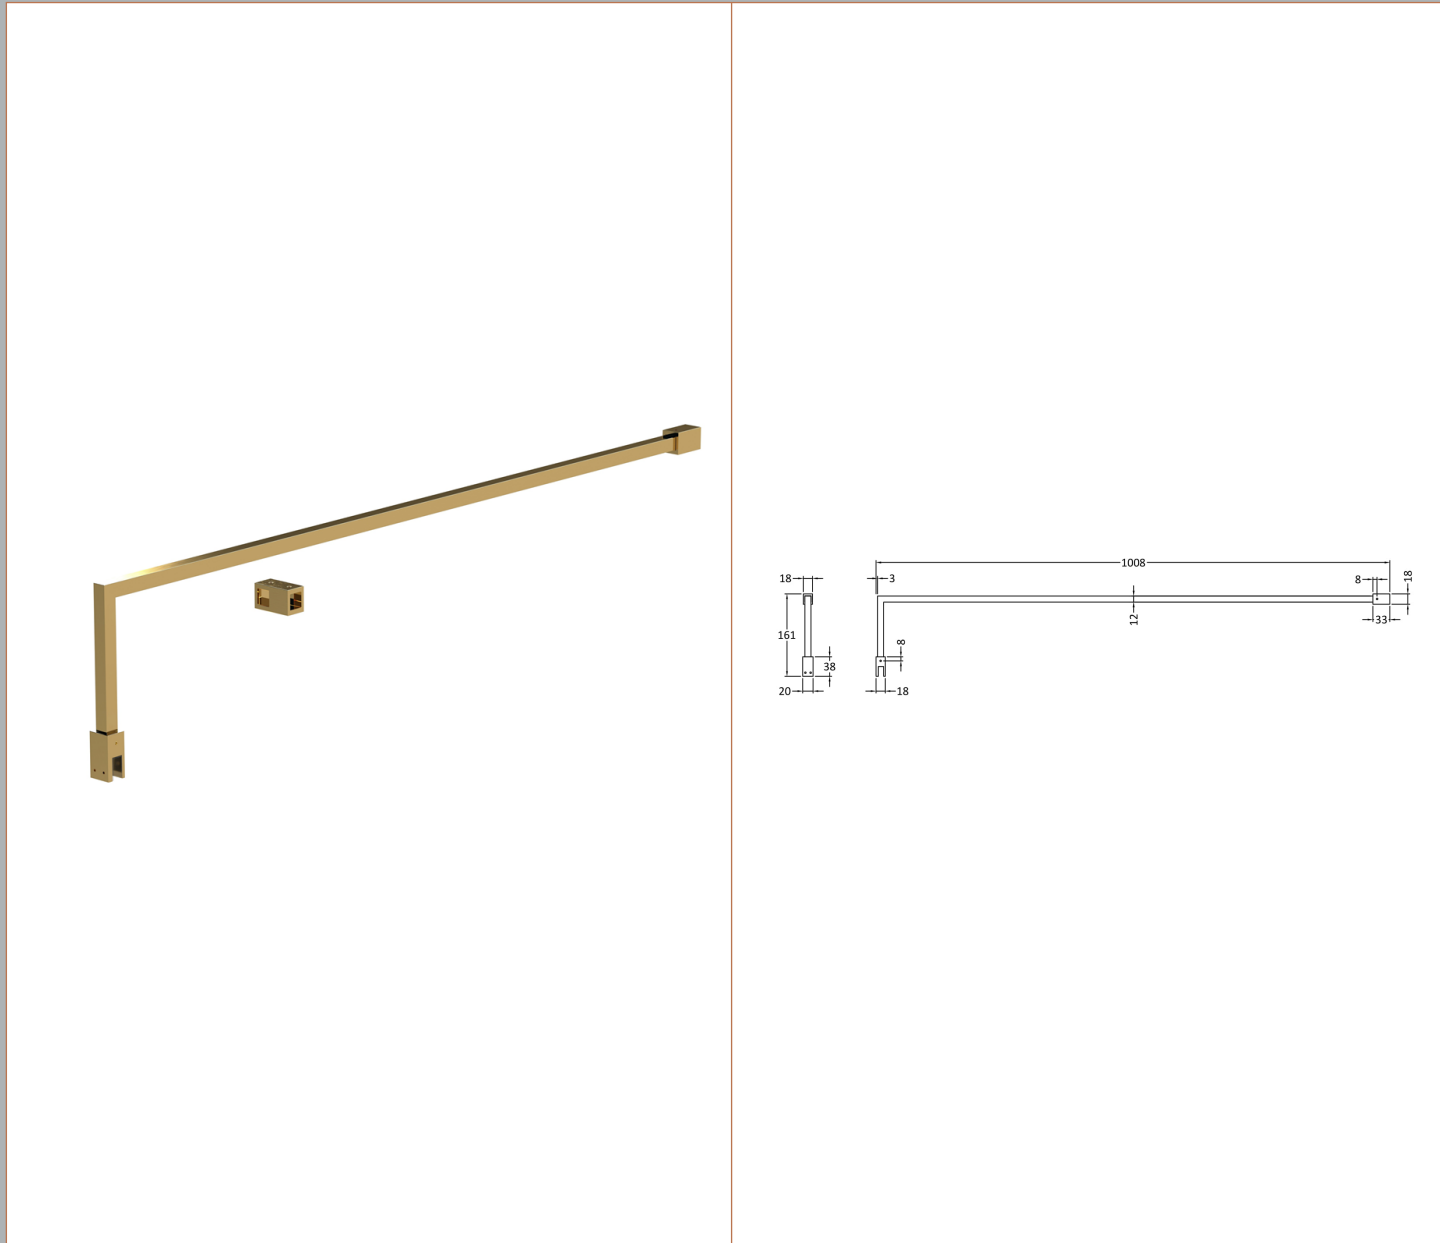

Sales Code: WRFB1990

Description: Full Frame Wetroom Screen 1950X900x8mm

Packaging Details

Barcode: 5056462688558

Sales Code: WRSB900G

Description: Glass Only 900 X 1950 X 8mm

Product Dimensions

Height (mm):	1950
Width (mm):	900
Depth (mm):	8
Nett Weight (kg):	38.24

Outer Box Dimensions (If Applicable)

Height (mm):	
Width (mm):	
Depth (mm):	
Length (mm):	
Gross Weight (kg):	
Barcode:	5056462620749

Product Details

Country of Origin:	China
Fitting Instruction:	No
CE & UKCA:	Yes
Profile Material:	
Profile Finish:	Not Applicable
Adjustments (mm):	N/A
Entry Width (mm):	N/A
Swing In Dim (mm):	N/A
Swing Out Dim (mm):	N/A
Radius (mm):	Not Applicable
Glass Thickness (mm):	8
Easy Fit:	No
Easy Clean:	No
Handle Style:	Not Applicable
Handle Material:	Not Applicable
Enclosure Design:	Frameless
Wheel Type:	Not Applicable
Support Bar Included:	Support Bar Not Included
Extras:	None

Sales Code: FIX025

Description: Wetroom Screen Support Arm Brass

Product Dimensions

Height (mm):	15
Width (mm):	150
Depth (mm):	1000
Nett Weight (kg):	0.67

Packaging Dimensions

Height (mm):	35
Width (mm):	160
Length (mm):	1020
Gross Weight (kg):	0.7

Sales Code: WRSF015UF

Description: 1950mm Undrilled Flat Profile Brass

OVERALL LENGTH 1950mm

Product Dimensions

Height (mm):	1950
Width (mm):	34
Depth (mm):	13
Nett Weight (kg):	1.01

Packaging Dimensions

Height (mm):	400
Width (mm):	50
Length (mm):	1970
Gross Weight (kg):	1.42