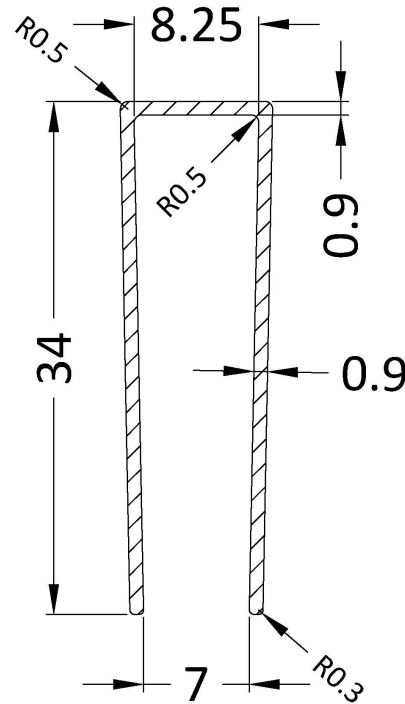

Outer Box Dimensions (If Applicable)

Height (mm):	
Width (mm):	
Depth (mm):	
Length (mm):	
Gross Weight (kg):	
Barcode:	5056678418468

Product Details

Country of Origin:	China
Fitting Instruction:	No
CE & UKCA:	Yes
Profile Material:	
Profile Finish:	Not Applicable
Adjustments (mm):	N/A
Entry Width (mm):	N/A
Swing In Dim (mm):	N/A
Swing Out Dim (mm):	N/A
Radius (mm):	Not Applicable
Glass Thickness (mm):	8
Easy Fit:	No
Easy Clean:	No
Handle Style:	Not Applicable
Handle Material:	Not Applicable
Enclosure Design:	Frameless
Wheel Type:	Not Applicable
Support Bar Included:	Support Bar Not Included
Extras:	None

Sales Code: WRSF009

Description: 1850 Wetroom Wall Channel Black

Product Dimensions	
Height (mm):	1850
Width (mm):	
Depth (mm):	
Nett Weight (kg):	0.6
Packaging Dimensions	
Height (mm):	400
Width (mm):	50
Length (mm):	1860
Gross Weight (kg):	0.6
Packaging Data	
Box Colour:	Brown Cardboard Box - Printed
Box Qty:	1
Label Size:	100 x 50
Label Colour:	White Label
Label Qty:	1
Outer Box Dimensions (If Applicable)	
Height (mm):	
Width (mm):	
Depth (mm):	
Length (mm):	
Gross Weight (kg):	
Barcode:	5056211897224
Product Details	
Country of Origin:	China
Fitting Instruction:	No
CE & UKCA:	N/A
Profile Material:	Aluminium
Profile Finish:	Matt Black
Adjustments (mm):	18mm
Entry Width (mm):	N/A
Swing In Dim (mm):	N/A
Swing Out Dim (mm):	N/A
Radius (mm):	Not Applicable
Glass Thickness (mm):	
Easy Fit:	Not Applicable
Easy Clean:	Not Applicable
Handle Style:	Not Applicable
Handle Material:	Not Applicable
Enclosure Design:	Not Applicable
Wheel Type:	Not Applicable
Support Bar Included:	Support Bar Not Included
Extras:	None

Sales Code: WRSF004UF

Description: 1950mm Undrilled Flat Profile Black

OVERALL LENGTH 1950mm

Product Dimensions

Height (mm):	1950
Width (mm):	34
Depth (mm):	13
Nett Weight (kg):	1.01

Packaging Dimensions

Height (mm):	400
Width (mm):	50
Length (mm):	1970
Gross Weight (kg):	1.42