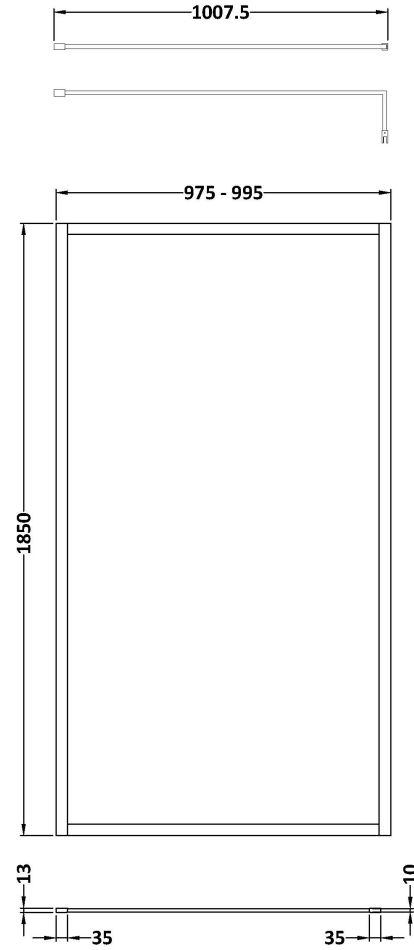

Sales Code: WRFBP1810

Description: Full Frame Wetroom Screen 1850X1000x8mm

Packaging Details

Barcode: 5056462688497

Sales Code: WRSC10G

Description: Glass Only 1000 X 1850 X 8mm

Product Dimensions

Height (mm):	1850
Width (mm):	1000
Depth (mm):	8
Nett Weight (kg):	41

Packaging Dimensions

Height (mm):	65
Width (mm):	1045
Length (mm):	1920
Gross Weight (kg):	41.5

Packaging Data

Box Colour:	Brown Cardboard Box - Printed
Box Qty:	1
Label Size:	100 x 50
Label Colour:	Not Applicable
Label Qty:	0

Outer Box Dimensions (If Applicable)

Height (mm):	
Width (mm):	
Depth (mm):	
Length (mm):	
Gross Weight (kg):	
Barcode:	5056678418468

Product Details

Country of Origin:	China
Fitting Instruction:	No
CE & UKCA:	Yes
Profile Material:	
Profile Finish:	Not Applicable
Adjustments (mm):	N/A
Entry Width (mm):	N/A
Swing In Dim (mm):	N/A
Swing Out Dim (mm):	N/A
Radius (mm):	Not Applicable
Glass Thickness (mm):	8
Easy Fit:	No
Easy Clean:	No
Handle Style:	Not Applicable
Handle Material:	Not Applicable
Enclosure Design:	Frameless
Wheel Type:	Not Applicable
Support Bar Included:	Support Bar Not Included
Extras:	None

Sales Code: FIX024

Description: Wetroom Screen Support Arm Black

Product Dimensions

Height (mm):	15
Width (mm):	150
Depth (mm):	1000
Nett Weight (kg):	0.67

Packaging Dimensions

Height (mm):	35
Width (mm):	160
Length (mm):	1020
Gross Weight (kg):	0.7