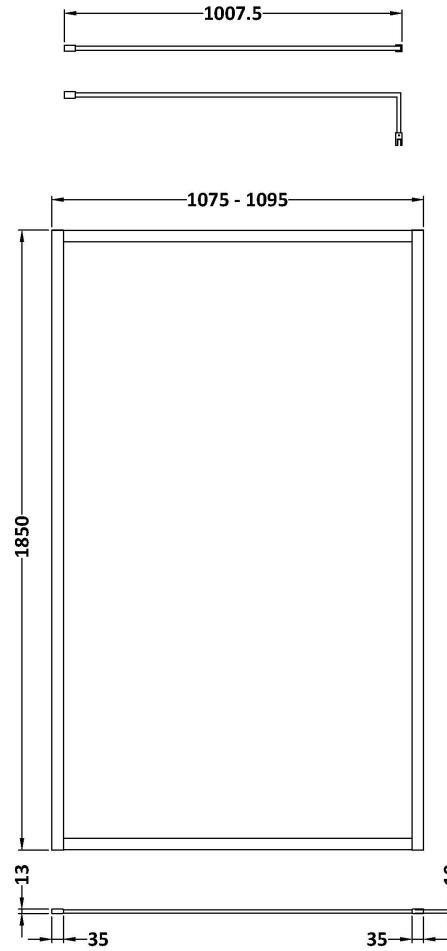

Sales Code: WRFBP1811

Description: Full Frame Wetroom Screen 1850X1100x8mm

Packaging Details

Barcode: 5056462688503

Sales Code: WRSC11G

Description: Glass Only 1100 X 1850 X 8mm

Product Dimensions

| | |
|-------------------|------|
| Height (mm): | 1850 |
| Width (mm): | 1100 |
| Depth (mm): | 8 |
| Nett Weight (kg): | 44.5 |

Packaging Dimensions

| | |
|--------------------|------|
| Height (mm): | 65 |
| Width (mm): | 1150 |
| Length (mm): | 1920 |
| Gross Weight (kg): | 45 |

Packaging Data

| | |
|---------------|-------------------------------|
| Box Colour: | Brown Cardboard Box - Printed |
| Box Qty: | 1 |
| Label Size: | 100 x 50 |
| Label Colour: | Not Applicable |
| Label Qty: | 0 |

Outer Box Dimensions (If Applicable)

| | |
|--------------------|---------------|
| Height (mm): | |
| Width (mm): | |
| Depth (mm): | |
| Length (mm): | |
| Gross Weight (kg): | |
| Barcode: | 5056678418475 |

Packaging Dimensions

| | |
|--------------------|------|
| Height (mm): | 35 |
| Width (mm): | 160 |
| Length (mm): | 1020 |
| Gross Weight (kg): | 0.7 |

Packaging Data

| | |
|---------------|---------------------|
| Box Colour: | Brown Cardboard Box |
| Box Qty: | 1 |
| Label Size: | 100 x 50 |
| Label Colour: | White Label |
| Label Qty: | 1 |