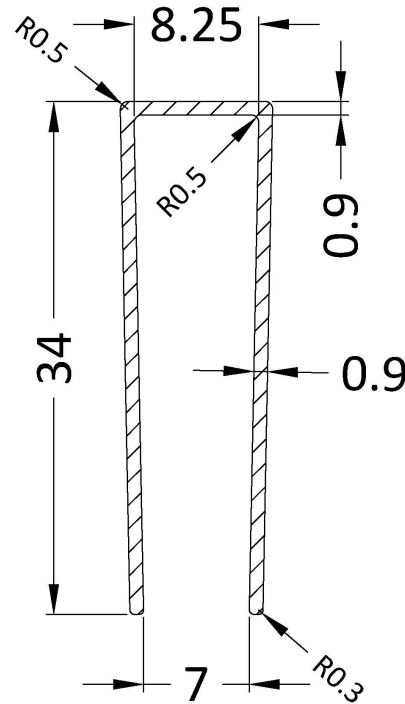

Outer Box Dimensions (If Applicable)

| | |
|--------------------|---------------|
| Height (mm): | |
| Width (mm): | |
| Depth (mm): | |
| Length (mm): | |
| Gross Weight (kg): | |
| Barcode: | 5056211847342 |

Sales Code: WRSF009

Description: 1850 Wetroom Wall Channel Black

| | |
|---|-------------------------------|
| Product Dimensions | |
| Height (mm): | 1850 |
| Width (mm): | |
| Depth (mm): | |
| Nett Weight (kg): | 0.6 |
| Packaging Dimensions | |
| Height (mm): | 400 |
| Width (mm): | 50 |
| Length (mm): | 1860 |
| Gross Weight (kg): | 0.6 |
| Packaging Data | |
| Box Colour: | Brown Cardboard Box - Printed |
| Box Qty: | 1 |
| Label Size: | 100 x 50 |
| Label Colour: | White Label |
| Label Qty: | 1 |
| Outer Box Dimensions (If Applicable) | |
| Height (mm): | |
| Width (mm): | |
| Depth (mm): | |
| Length (mm): | |
| Gross Weight (kg): | |
| Barcode: | 5056211897224 |
| Product Details | |
| Country of Origin: | China |
| Fitting Instruction: | No |
| CE & UKCA: | N/A |
| Profile Material: | Aluminium |
| Profile Finish: | Matt Black |
| Adjustments (mm): | 18mm |
| Entry Width (mm): | N/A |
| Swing In Dim (mm): | N/A |
| Swing Out Dim (mm): | N/A |
| Radius (mm): | Not Applicable |
| Glass Thickness (mm): | |
| Easy Fit: | Not Applicable |
| Easy Clean: | Not Applicable |
| Handle Style: | Not Applicable |
| Handle Material: | Not Applicable |
| Enclosure Design: | Not Applicable |
| Wheel Type: | Not Applicable |
| Support Bar Included: | Support Bar Not Included |
| Extras: | None |

Sales Code: WRSF004UF

Description: 1950mm Undrilled Flat Profile Black

OVERALL LENGTH 1950mm

Product Dimensions

| | |
|-------------------|------|
| Height (mm): | 1950 |
| Width (mm): | 34 |
| Depth (mm): | 13 |
| Nett Weight (kg): | 1.01 |

Outer Box Dimensions (If Applicable)

| | |
|--------------------|---------------|
| Height (mm): | |
| Width (mm): | |
| Depth (mm): | |
| Length (mm): | |
| Gross Weight (kg): | |
| Barcode: | 5056462618968 |