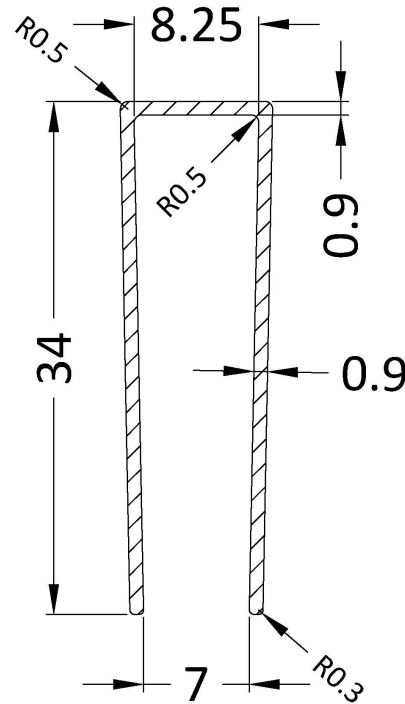

Outer Box Dimensions (If Applicable)

Height (mm):	
Width (mm):	
Depth (mm):	
Length (mm):	
Gross Weight (kg):	
Barcode:	5056678418482

Product Details

Country of Origin:	China
Fitting Instruction:	No
CE & UKCA:	Yes
Profile Material:	
Profile Finish:	Not Applicable
Adjustments (mm):	N/A
Entry Width (mm):	N/A
Swing In Dim (mm):	N/A
Swing Out Dim (mm):	N/A
Radius (mm):	Not Applicable
Glass Thickness (mm):	8
Easy Fit:	No
Easy Clean:	No
Handle Style:	Not Applicable
Handle Material:	Not Applicable
Enclosure Design:	Frameless
Wheel Type:	Not Applicable
Support Bar Included:	Support Bar Not Included
Extras:	None

Sales Code: WRSF009

Description: 1850 Wetroom Wall Channel Black

Product Dimensions

Height (mm):	1850
Width (mm):	
Depth (mm):	
Nett Weight (kg):	0.6

Packaging Dimensions

Height (mm):	400
Width (mm):	50
Length (mm):	1860
Gross Weight (kg):	0.6

Product Details

Country of Origin:	China
Fitting Instruction:	No
CE & UKCA:	N/A
Profile Material:	Aluminium
Profile Finish:	Matt Black
Adjustments (mm):	18mm
Entry Width (mm):	N/A
Swing In Dim (mm):	N/A
Swing Out Dim (mm):	N/A
Radius (mm):	Not Applicable
Glass Thickness (mm):	
Easy Fit:	Not Applicable
Easy Clean:	Not Applicable
Handle Style:	Not Applicable
Handle Material:	Not Applicable
Enclosure Design:	Not Applicable
Wheel Type:	Not Applicable
Support Bar Included:	Support Bar Not Included
Extras:	None

Sales Code: WRSF004UF

Description: 1950mm Undrilled Flat Profile Black

OVERALL LENGTH 1950mm

Product Dimensions

Height (mm):	1950
Width (mm):	34
Depth (mm):	13
Nett Weight (kg):	1.01

Packaging Dimensions

Height (mm):	400
Width (mm):	50
Length (mm):	1970
Gross Weight (kg):	1.42