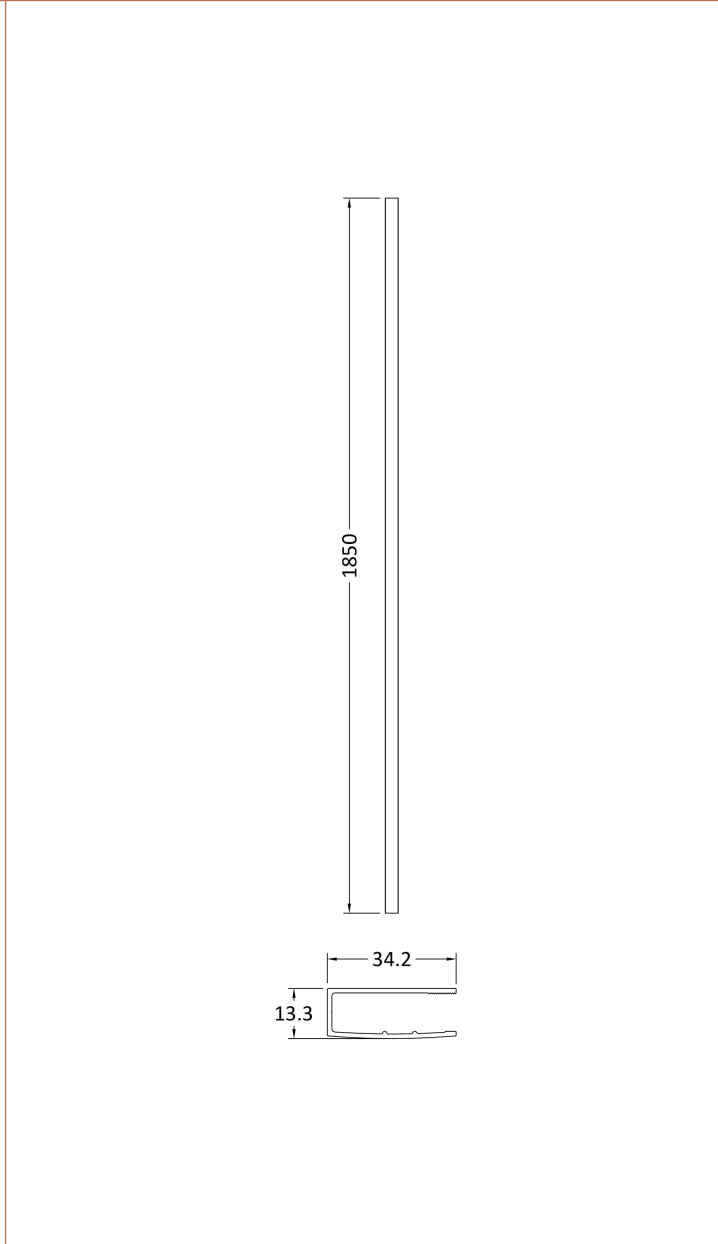

Outer Box Dimensions (If Applicable)

Height (mm):	
Width (mm):	
Depth (mm):	
Length (mm):	
Gross Weight (kg):	
Barcode:	5056678418482

Product Details

Country of Origin:	China
Fitting Instruction:	No
CE & UKCA:	Yes
Profile Material:	
Profile Finish:	Not Applicable
Adjustments (mm):	N/A
Entry Width (mm):	N/A
Swing In Dim (mm):	N/A
Swing Out Dim (mm):	N/A
Radius (mm):	Not Applicable
Glass Thickness (mm):	8
Easy Fit:	No
Easy Clean:	No
Handle Style:	Not Applicable
Handle Material:	Not Applicable
Enclosure Design:	Frameless
Wheel Type:	Not Applicable
Support Bar Included:	Support Bar Not Included
Extras:	None

Sales Code: FIX024

Description: Wetroom Screen Support Arm Black

Product Dimensions

Height (mm):	15
Width (mm):	150
Depth (mm):	1000
Nett Weight (kg):	0.67

Packaging Dimensions

Height (mm):	35
Width (mm):	160
Length (mm):	1020
Gross Weight (kg):	0.7

Packaging Data

Box Colour:	Brown Cardboard Box
Box Qty:	1
Label Size:	100 x 50
Label Colour:	White Label
Label Qty:	1

Outer Box Dimensions (If Applicable)

Height (mm):	
Width (mm):	
Depth (mm):	
Length (mm):	
Gross Weight (kg):	
Barcode:	5056211847342

Sales Code: WRSF009

Description: 1850 Wetroom Wall Channel Black

Product Dimensions

Height (mm):	1850
Width (mm):	
Depth (mm):	
Nett Weight (kg):	0.6

Packaging Dimensions

Height (mm):	400
Width (mm):	50
Length (mm):	1860
Gross Weight (kg):	0.6