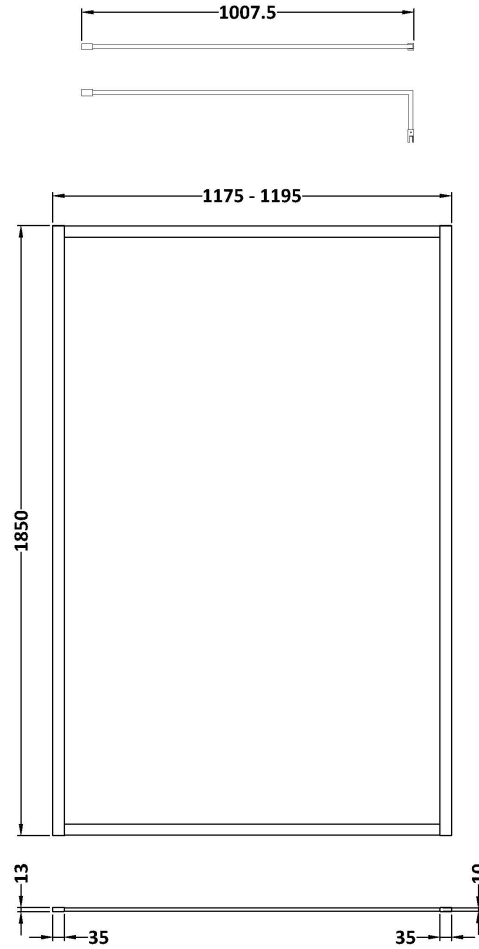

Sales Code: WRFBP1812

Description: Full Frame Wetroom Screen 1850X1200x8mm

Packaging Details

Barcode: 5056462688510

Sales Code: WRSC12G

Description: Glass Only 1200 X 1850 X 8mm

Product Dimensions

Height (mm):	1850
Width (mm):	1200
Depth (mm):	8
Nett Weight (kg):	49

Packaging Dimensions

Height (mm):	65
Width (mm):	1250
Length (mm):	1920
Gross Weight (kg):	49.5

Packaging Data

Box Colour:	Brown Cardboard Box - Printed
Box Qty:	1
Label Size:	100 x 50
Label Colour:	Not Applicable
Label Qty:	0

Outer Box Dimensions (If Applicable)

Height (mm):	
Width (mm):	
Depth (mm):	
Length (mm):	
Gross Weight (kg):	
Barcode:	5056678418482

Product Details

Country of Origin:	China
Fitting Instruction:	No
CE & UKCA:	Yes
Profile Material:	
Profile Finish:	Not Applicable
Adjustments (mm):	N/A
Entry Width (mm):	N/A
Swing In Dim (mm):	N/A
Swing Out Dim (mm):	N/A
Radius (mm):	Not Applicable
Glass Thickness (mm):	8
Easy Fit:	No
Easy Clean:	No
Handle Style:	Not Applicable
Handle Material:	Not Applicable
Enclosure Design:	Frameless
Wheel Type:	Not Applicable
Support Bar Included:	Support Bar Not Included
Extras:	None

Sales Code: FIX024

Description: Wetroom Screen Support Arm Black

Product Dimensions

Height (mm):	15
Width (mm):	150
Depth (mm):	1000
Nett Weight (kg):	0.67

Packaging Dimensions

Height (mm):	35
Width (mm):	160
Length (mm):	1020
Gross Weight (kg):	0.7