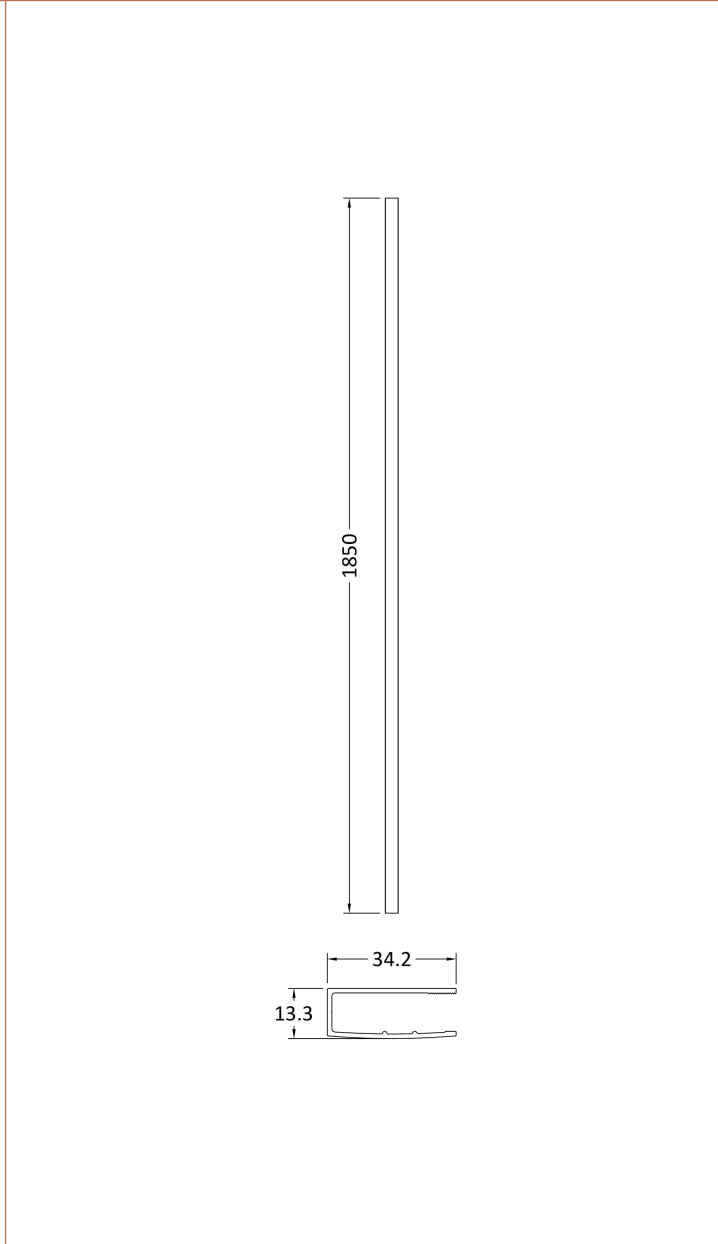

Sales Code: WRSF009

Description: 1850 Wetroom Wall Channel Black

Product Dimensions

Height (mm):	1850
Width (mm):	
Depth (mm):	
Nett Weight (kg):	0.6

Packaging Dimensions

Height (mm):	400
Width (mm):	50
Length (mm):	1860
Gross Weight (kg):	0.6

Packaging Data

Box Colour:	Brown Cardboard Box - Printed
Box Qty:	1
Label Size:	100 x 50
Label Colour:	White Label
Label Qty:	1

Outer Box Dimensions (If Applicable)

Height (mm):	
Width (mm):	
Depth (mm):	
Length (mm):	
Gross Weight (kg):	
Barcode:	5056211897224

Product Details

Country of Origin:	China
Fitting Instruction:	No
CE & UKCA:	N/A
Profile Material:	Aluminium
Profile Finish:	Matt Black
Adjustments (mm):	18mm
Entry Width (mm):	N/A
Swing In Dim (mm):	N/A
Swing Out Dim (mm):	N/A
Radius (mm):	Not Applicable
Glass Thickness (mm):	
Easy Fit:	Not Applicable
Easy Clean:	Not Applicable
Handle Style:	Not Applicable
Handle Material:	Not Applicable
Enclosure Design:	Not Applicable
Wheel Type:	Not Applicable
Support Bar Included:	Support Bar Not Included
Extras:	None