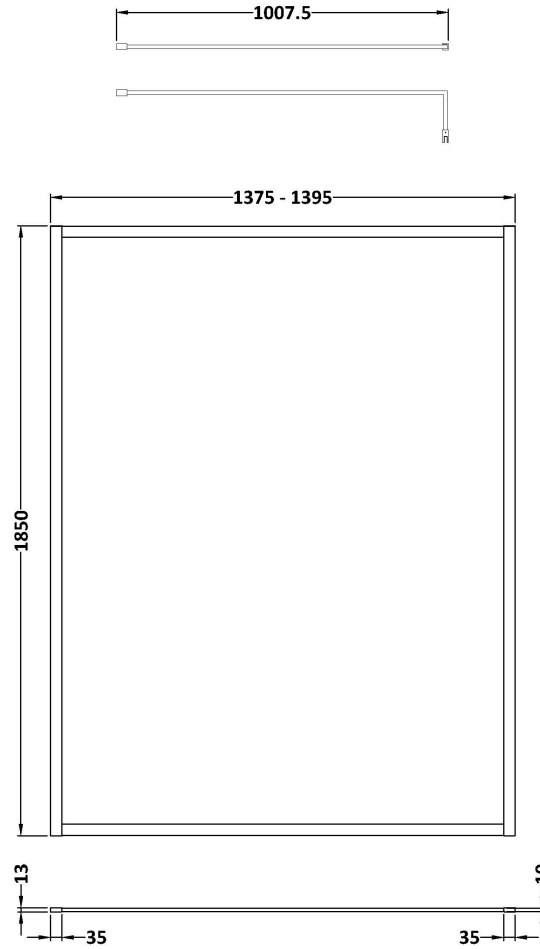

Sales Code: WRFBP1814

Description: Full Frame Wetroom Screen 1850X1400x8mm

Packaging Details

Barcode: 5056462688527

Sales Code: WRSC14G

Description: Glass Only 1400 X 1850 X 8mm

Product Dimensions

| | |
|-------------------|------|
| Height (mm): | 1850 |
| Width (mm): | 1400 |
| Depth (mm): | 8 |
| Nett Weight (kg): | 58 |

Packaging Dimensions

| | |
|--------------------|------|
| Height (mm): | 65 |
| Width (mm): | 1450 |
| Length (mm): | 1920 |
| Gross Weight (kg): | 58.5 |

Packaging Data

| | |
|---------------|-------------------------------|
| Box Colour: | Brown Cardboard Box - Printed |
| Box Qty: | 1 |
| Label Size: | 100 x 50 |
| Label Colour: | Not Applicable |
| Label Qty: | 0 |

Outer Box Dimensions (If Applicable)

| | |
|--------------------|---------------|
| Height (mm): | |
| Width (mm): | |
| Depth (mm): | |
| Length (mm): | |
| Gross Weight (kg): | |
| Barcode: | 5056678418499 |

Packaging Dimensions

| | |
|--------------------|------|
| Height (mm): | 35 |
| Width (mm): | 160 |
| Length (mm): | 1020 |
| Gross Weight (kg): | 0.7 |

Packaging Data

| | |
|---------------|---------------------|
| Box Colour: | Brown Cardboard Box |
| Box Qty: | 1 |
| Label Size: | 100 x 50 |
| Label Colour: | White Label |
| Label Qty: | 1 |