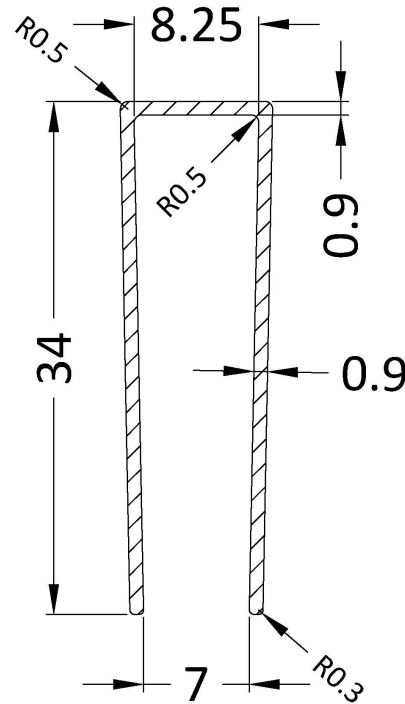

Outer Box Dimensions (If Applicable)

| | |
|--------------------|---------------|
| Height (mm): | |
| Width (mm): | |
| Depth (mm): | |
| Length (mm): | |
| Gross Weight (kg): | |
| Barcode: | 5056211897224 |

Product Details

| | |
|-----------------------|--------------------------|
| Country of Origin: | China |
| Fitting Instruction: | No |
| CE & UKCA: | N/A |
| Profile Material: | Aluminium |
| Profile Finish: | Matt Black |
| Adjustments (mm): | 18mm |
| Entry Width (mm): | N/A |
| Swing In Dim (mm): | N/A |
| Swing Out Dim (mm): | N/A |
| Radius (mm): | Not Applicable |
| Glass Thickness (mm): | |
| Easy Fit: | Not Applicable |
| Easy Clean: | Not Applicable |
| Handle Style: | Not Applicable |
| Handle Material: | Not Applicable |
| Enclosure Design: | Not Applicable |
| Wheel Type: | Not Applicable |
| Support Bar Included: | Support Bar Not Included |
| Extras: | None |

Sales Code: WRSF004UF

Description: 1950mm Undrilled Flat Profile Black

OVERALL LENGTH 1950mm

Product Dimensions

| | |
|-------------------|------|
| Height (mm): | 1950 |
| Width (mm): | 34 |
| Depth (mm): | 13 |
| Nett Weight (kg): | 1.01 |

Outer Box Dimensions (If Applicable)

| | |
|--------------------|---------------|
| Height (mm): | |
| Width (mm): | |
| Depth (mm): | |
| Length (mm): | |
| Gross Weight (kg): | |
| Barcode: | 5056462618968 |