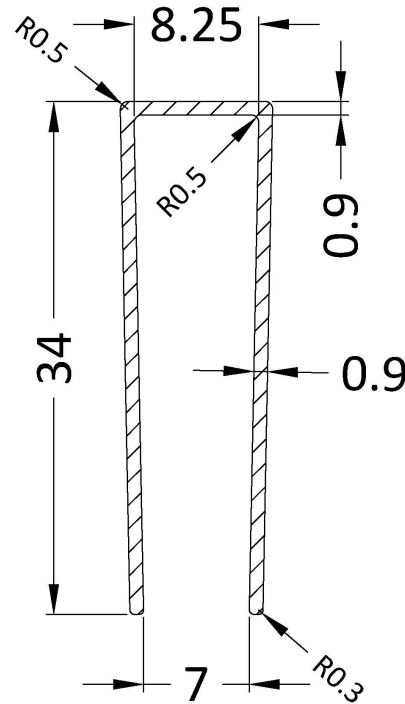

Outer Box Dimensions (If Applicable)

Height (mm):	
Width (mm):	
Depth (mm):	
Length (mm):	
Gross Weight (kg):	
Barcode:	5056678418420

Product Details

Country of Origin:	China
Fitting Instruction:	No
CE & UKCA:	Yes
Profile Material:	
Profile Finish:	Not Applicable
Adjustments (mm):	N/A
Entry Width (mm):	N/A
Swing In Dim (mm):	N/A
Swing Out Dim (mm):	N/A
Radius (mm):	Not Applicable
Glass Thickness (mm):	8
Easy Fit:	No
Easy Clean:	No
Handle Style:	Not Applicable
Handle Material:	Not Applicable
Enclosure Design:	Frameless
Wheel Type:	Not Applicable
Support Bar Included:	Support Bar Not Included
Extras:	None

Sales Code: WRSF009

Description: 1850 Wetroom Wall Channel Black

Product Dimensions	
Height (mm):	1850
Width (mm):	
Depth (mm):	
Nett Weight (kg):	0.6
Packaging Dimensions	
Height (mm):	400
Width (mm):	50
Length (mm):	1860
Gross Weight (kg):	0.6
Packaging Data	
Box Colour:	Brown Cardboard Box - Printed
Box Qty:	1
Label Size:	100 x 50
Label Colour:	White Label
Label Qty:	1
Outer Box Dimensions (If Applicable)	
Height (mm):	
Width (mm):	
Depth (mm):	
Length (mm):	
Gross Weight (kg):	
Barcode:	5056211897224
Product Details	
Country of Origin:	China
Fitting Instruction:	No
CE & UKCA:	N/A
Profile Material:	Aluminium
Profile Finish:	Matt Black
Adjustments (mm):	18mm
Entry Width (mm):	N/A
Swing In Dim (mm):	N/A
Swing Out Dim (mm):	N/A
Radius (mm):	Not Applicable
Glass Thickness (mm):	
Easy Fit:	Not Applicable
Easy Clean:	Not Applicable
Handle Style:	Not Applicable
Handle Material:	Not Applicable
Enclosure Design:	Not Applicable
Wheel Type:	Not Applicable
Support Bar Included:	Support Bar Not Included
Extras:	None

Sales Code: WRSF004UF

Description: 1950mm Undrilled Flat Profile Black

OVERALL LENGTH 1950mm

Product Dimensions

Height (mm):	1950
Width (mm):	34
Depth (mm):	13
Nett Weight (kg):	1.01

Packaging Dimensions

Height (mm):	400
Width (mm):	50
Length (mm):	1970
Gross Weight (kg):	1.42