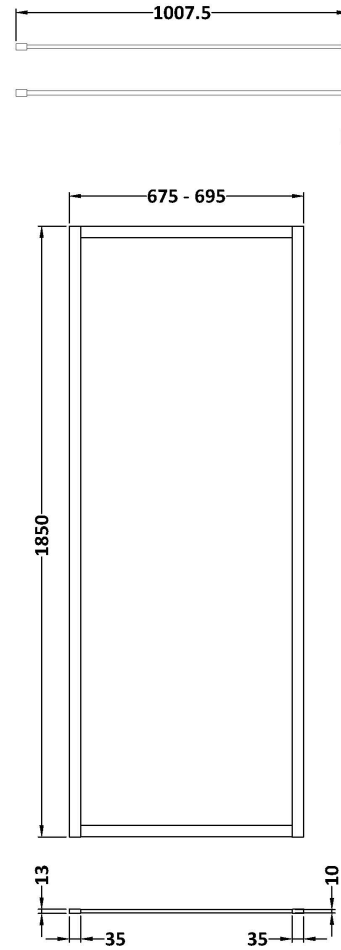

Sales Code: WRFBP1870

Description: Full Frame Wetroom Screen 1850X700x8mm

Packaging Details

Barcode: 5056462688459

Sales Code: WRSC070G

Description: Glass Only 700 X 1850 X 8mm

Product Dimensions

Height (mm):	1850
Width (mm):	700
Depth (mm):	8
Nett Weight (kg):	28

Packaging Dimensions

Height (mm):	65
Width (mm):	750
Length (mm):	1920
Gross Weight (kg):	28.5

Packaging Data

Box Colour:	Brown Cardboard Box - Printed
Box Qty:	1
Label Size:	100 x 50
Label Colour:	Not Applicable
Label Qty:	0

Outer Box Dimensions (If Applicable)

Height (mm):	
Width (mm):	
Depth (mm):	
Length (mm):	
Gross Weight (kg):	
Barcode:	5056678418420

Product Details

Country of Origin:	China
Fitting Instruction:	No
CE & UKCA:	Yes
Profile Material:	
Profile Finish:	Not Applicable
Adjustments (mm):	N/A
Entry Width (mm):	N/A
Swing In Dim (mm):	N/A
Swing Out Dim (mm):	N/A
Radius (mm):	Not Applicable
Glass Thickness (mm):	8
Easy Fit:	No
Easy Clean:	No
Handle Style:	Not Applicable
Handle Material:	Not Applicable
Enclosure Design:	Frameless
Wheel Type:	Not Applicable
Support Bar Included:	Support Bar Not Included
Extras:	None

Sales Code: FIX024

Description: Wetroom Screen Support Arm Black

Product Dimensions

Height (mm):	15
Width (mm):	150
Depth (mm):	1000
Nett Weight (kg):	0.67

Packaging Dimensions

Height (mm):	35
Width (mm):	160
Length (mm):	1020
Gross Weight (kg):	0.7