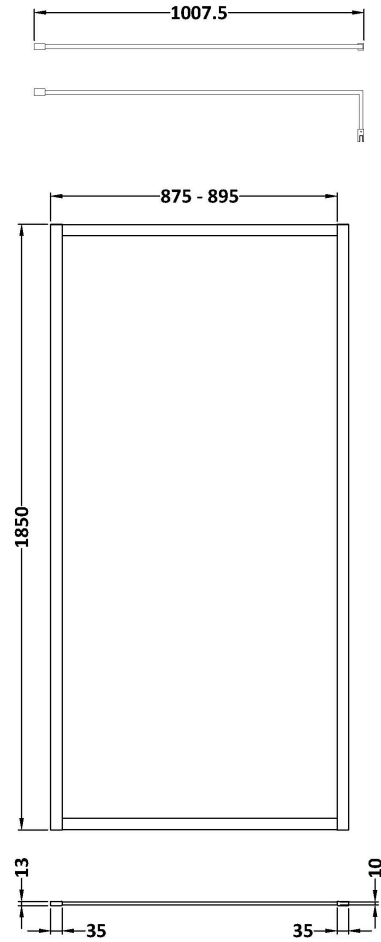

Sales Code: WRFBP1890

Description: Full Frame Wetroom Screen 1850X900x8mm

Packaging Details

Barcode: 5056462688480

Sales Code: WRSC090G

Description: Glass Only 900 X 1850 X 8mm

Product Dimensions

Height (mm):	1850
Width (mm):	900
Depth (mm):	8
Nett Weight (kg):	36.7

Packaging Dimensions

Height (mm):	65
Width (mm):	950
Length (mm):	1920
Gross Weight (kg):	37.2

Packaging Data

Box Colour:	Brown Cardboard Box - Printed
Box Qty:	1
Label Size:	100 x 50
Label Colour:	Not Applicable
Label Qty:	0

Outer Box Dimensions (If Applicable)

Height (mm):	
Width (mm):	
Depth (mm):	
Length (mm):	
Gross Weight (kg):	
Barcode:	5056678418451

Product Details

Country of Origin:	China
Fitting Instruction:	No
CE & UKCA:	Yes
Profile Material:	
Profile Finish:	Not Applicable
Adjustments (mm):	N/A
Entry Width (mm):	N/A
Swing In Dim (mm):	N/A
Swing Out Dim (mm):	N/A
Radius (mm):	Not Applicable
Glass Thickness (mm):	8
Easy Fit:	No
Easy Clean:	No
Handle Style:	Not Applicable
Handle Material:	Not Applicable
Enclosure Design:	Frameless
Wheel Type:	Not Applicable
Support Bar Included:	Support Bar Not Included
Extras:	None

Sales Code: FIX024

Description: Wetroom Screen Support Arm Black

Product Dimensions

Height (mm):	15
Width (mm):	150
Depth (mm):	1000
Nett Weight (kg):	0.67

Packaging Dimensions

Height (mm):	35
Width (mm):	160
Length (mm):	1020
Gross Weight (kg):	0.7