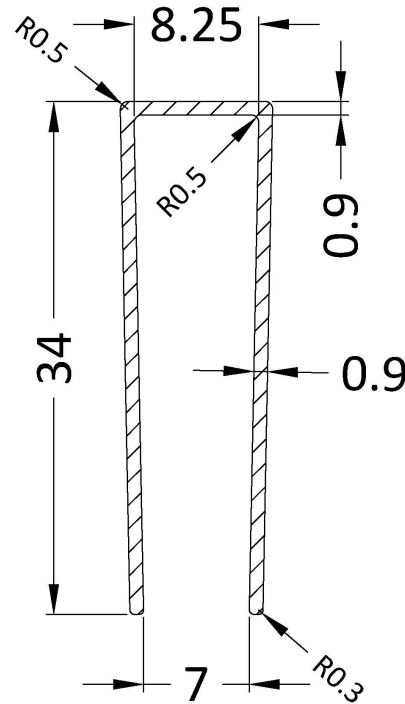

Outer Box Dimensions (If Applicable)

Height (mm):	
Width (mm):	
Depth (mm):	
Length (mm):	
Gross Weight (kg):	
Barcode:	5056678418451

Product Details

Country of Origin:	China
Fitting Instruction:	No
CE & UKCA:	Yes
Profile Material:	
Profile Finish:	Not Applicable
Adjustments (mm):	N/A
Entry Width (mm):	N/A
Swing In Dim (mm):	N/A
Swing Out Dim (mm):	N/A
Radius (mm):	Not Applicable
Glass Thickness (mm):	8
Easy Fit:	No
Easy Clean:	No
Handle Style:	Not Applicable
Handle Material:	Not Applicable
Enclosure Design:	Frameless
Wheel Type:	Not Applicable
Support Bar Included:	Support Bar Not Included
Extras:	None

Sales Code: WRSF009

Description: 1850 Wetroom Wall Channel Black

Product Dimensions

Height (mm):	1850
Width (mm):	
Depth (mm):	
Nett Weight (kg):	0.6

Packaging Dimensions

Height (mm):	400
Width (mm):	50
Length (mm):	1860
Gross Weight (kg):	0.6

Product Details

Country of Origin:	China
Fitting Instruction:	No
CE & UKCA:	N/A
Profile Material:	Aluminium
Profile Finish:	Matt Black
Adjustments (mm):	18mm
Entry Width (mm):	N/A
Swing In Dim (mm):	N/A
Swing Out Dim (mm):	N/A
Radius (mm):	Not Applicable
Glass Thickness (mm):	
Easy Fit:	Not Applicable
Easy Clean:	Not Applicable
Handle Style:	Not Applicable
Handle Material:	Not Applicable
Enclosure Design:	Not Applicable
Wheel Type:	Not Applicable
Support Bar Included:	Support Bar Not Included
Extras:	None

Sales Code: WRSF004UF

Description: 1950mm Undrilled Flat Profile Black

OVERALL LENGTH 1950mm

Product Dimensions

Height (mm):	1950
Width (mm):	34
Depth (mm):	13
Nett Weight (kg):	1.01

Packaging Dimensions

Height (mm):	400
Width (mm):	50
Length (mm):	1970
Gross Weight (kg):	1.42