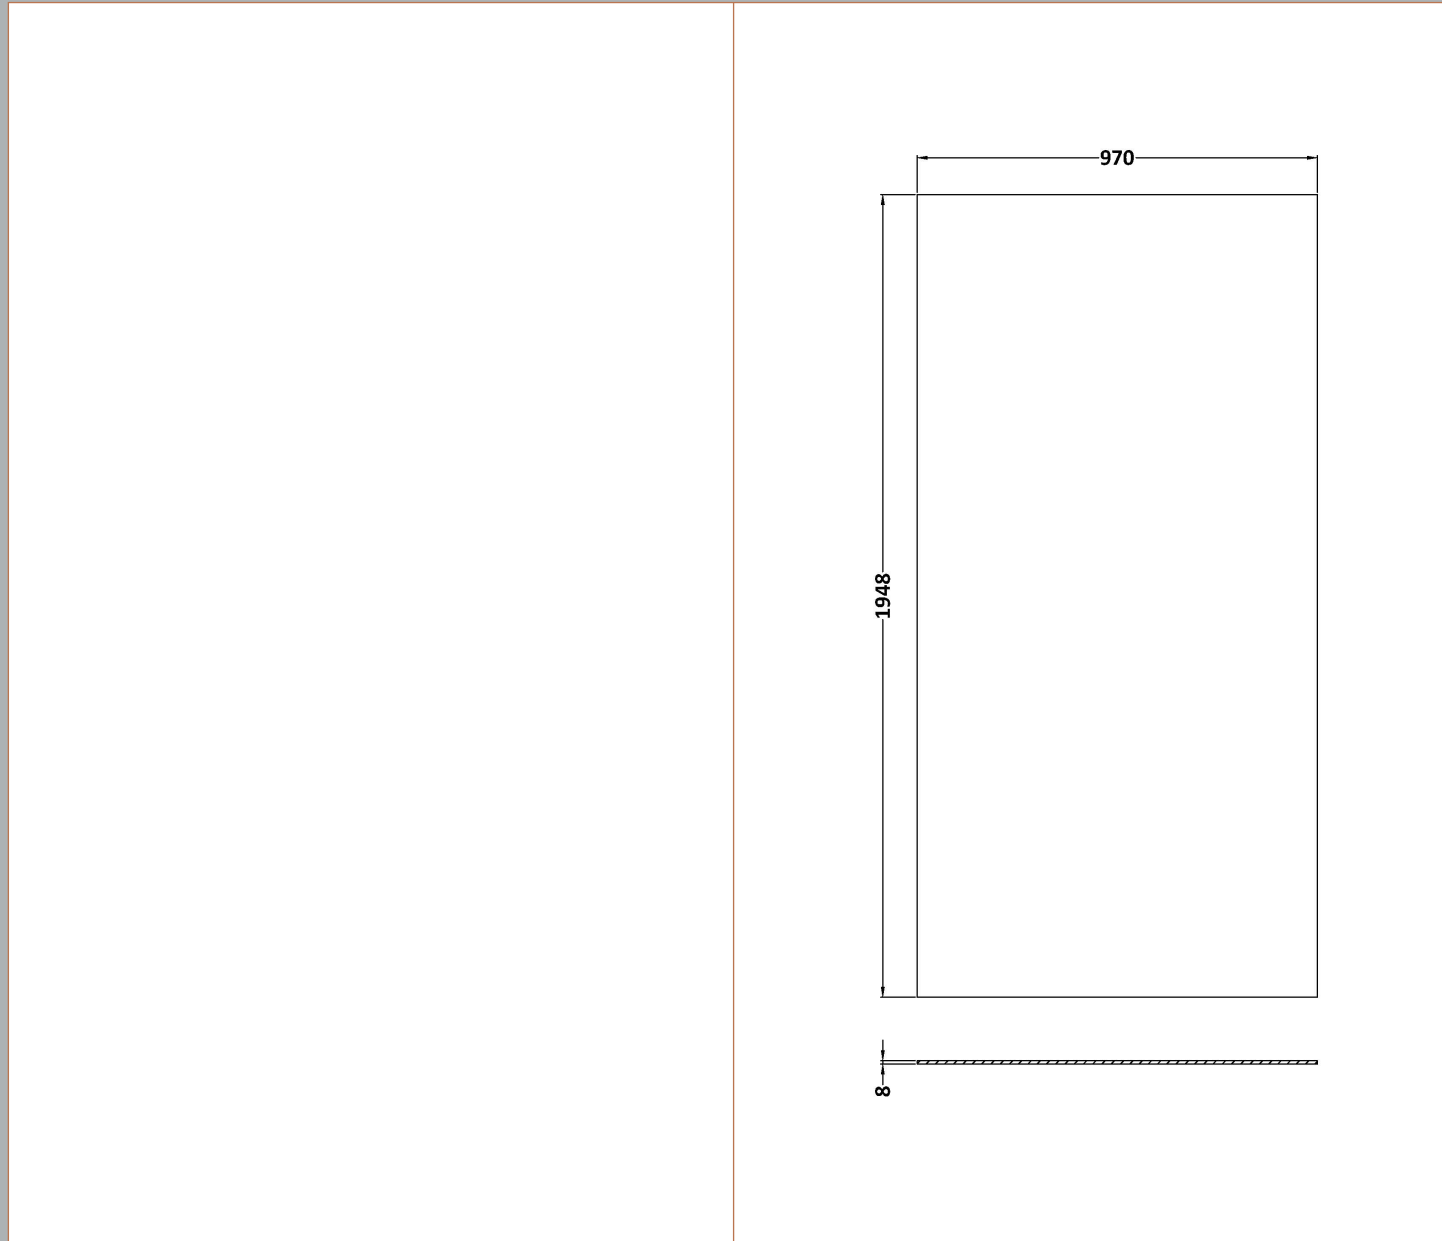

Sales Code: WRFBP1910

Description: Full Frame Wetroom Screen 1950X1000x8mm

Packaging Details

Barcode: 5056462688411

Sales Code: WRSB1000G

Description: Glass Only 1000 X 1950 X 8mm

Product Dimensions

Height (mm):	1950
Width (mm):	1000
Depth (mm):	8
Nett Weight (kg):	42.4

Packaging Dimensions

Height (mm):	65
Width (mm):	1085
Length (mm):	2010
Gross Weight (kg):	42.4

Packaging Data

Box Colour:	Brown Cardboard Box - Printed
Box Qty:	1
Label Size:	100 x 50
Label Colour:	Not Applicable
Label Qty:	0

Outer Box Dimensions (If Applicable)

Height (mm):	
Width (mm):	
Depth (mm):	
Length (mm):	
Gross Weight (kg):	
Barcode:	5056462620756

Product Details

Country of Origin:	China
Fitting Instruction:	No
CE & UKCA:	Yes
Profile Material:	
Profile Finish:	Not Applicable
Adjustments (mm):	N/A
Entry Width (mm):	N/A
Swing In Dim (mm):	N/A
Swing Out Dim (mm):	N/A
Radius (mm):	Not Applicable
Glass Thickness (mm):	8
Easy Fit:	No
Easy Clean:	No
Handle Style:	Not Applicable
Handle Material:	Not Applicable
Enclosure Design:	Frameless
Wheel Type:	Not Applicable
Support Bar Included:	Support Bar Not Included
Extras:	None

Packaging Data

Box Colour:	Brown Cardboard Box
Box Qty:	1
Label Size:	100 x 50
Label Colour:	White Label
Label Qty:	1

Outer Box Dimensions (If Applicable)

Height (mm):	
Width (mm):	
Depth (mm):	
Length (mm):	
Gross Weight (kg):	
Barcode:	5056211847342