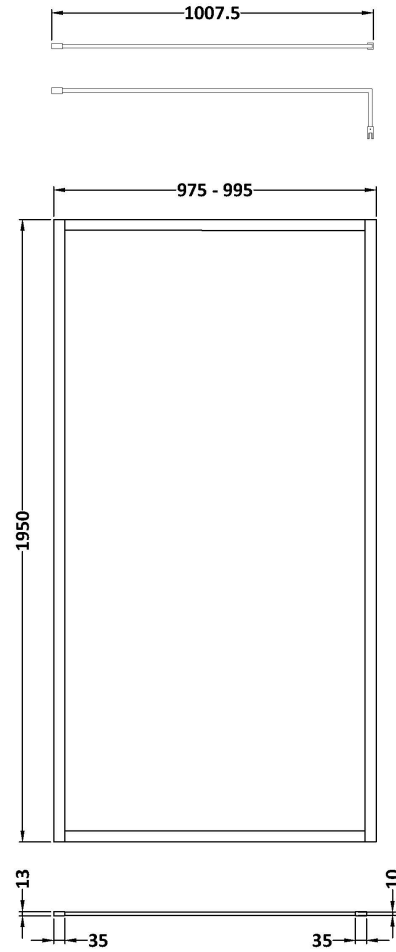

Sales Code: WRFBP1910

Description: Full Frame Wetroom Screen 1950X1000x8mm

Packaging Details

Barcode: 5056462688411

Sales Code: WRSB1000G

Description: Glass Only 1000 X 1950 X 8mm

Product Dimensions

Height (mm):	1950
Width (mm):	1000
Depth (mm):	8
Nett Weight (kg):	42.4

Packaging Dimensions

Height (mm):	65
Width (mm):	1085
Length (mm):	2010
Gross Weight (kg):	42.4

Packaging Data

Box Colour:	Brown Cardboard Box - Printed
Box Qty:	1
Label Size:	100 x 50
Label Colour:	Not Applicable
Label Qty:	0

Outer Box Dimensions (If Applicable)

Height (mm):	
Width (mm):	
Depth (mm):	
Length (mm):	
Gross Weight (kg):	
Barcode:	5056462620756

Product Details

Country of Origin:	China
Fitting Instruction:	No
CE & UKCA:	Yes
Profile Material:	
Profile Finish:	Not Applicable
Adjustments (mm):	N/A
Entry Width (mm):	N/A
Swing In Dim (mm):	N/A
Swing Out Dim (mm):	N/A
Radius (mm):	Not Applicable
Glass Thickness (mm):	8
Easy Fit:	No
Easy Clean:	No
Handle Style:	Not Applicable
Handle Material:	Not Applicable
Enclosure Design:	Frameless
Wheel Type:	Not Applicable
Support Bar Included:	Support Bar Not Included
Extras:	None

Sales Code: FIX024

Description: Wetroom Screen Support Arm Black

Product Dimensions

Height (mm):	15
Width (mm):	150
Depth (mm):	1000
Nett Weight (kg):	0.67

Packaging Dimensions

Height (mm):	35
Width (mm):	160
Length (mm):	1020
Gross Weight (kg):	0.7