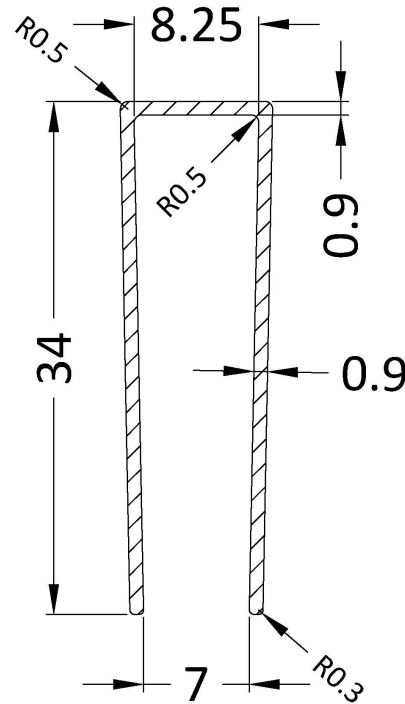

Outer Box Dimensions (If Applicable)

Height (mm):	
Width (mm):	
Depth (mm):	
Length (mm):	
Gross Weight (kg):	
Barcode:	5056462620756

Product Details

Country of Origin:	China
Fitting Instruction:	No
CE & UKCA:	Yes
Profile Material:	
Profile Finish:	Not Applicable
Adjustments (mm):	N/A
Entry Width (mm):	N/A
Swing In Dim (mm):	N/A
Swing Out Dim (mm):	N/A
Radius (mm):	Not Applicable
Glass Thickness (mm):	8
Easy Fit:	No
Easy Clean:	No
Handle Style:	Not Applicable
Handle Material:	Not Applicable
Enclosure Design:	Frameless
Wheel Type:	Not Applicable
Support Bar Included:	Support Bar Not Included
Extras:	None

Sales Code: WRSF004

Description: 1950 Wetroom Wall Channel Black

Product Dimensions

Height (mm):	1950
Width (mm):	34
Depth (mm):	13
Nett Weight (kg):	1.01

Packaging Dimensions

Height (mm):	400
Width (mm):	50
Length (mm):	1970
Gross Weight (kg):	1.42

Product Details

Country of Origin:	China
Fitting Instruction:	No
CE & UKCA:	N/A
Profile Material:	Aluminium
Profile Finish:	Matt Black
Adjustments (mm):	18mm
Entry Width (mm):	N/A
Swing In Dim (mm):	N/A
Swing Out Dim (mm):	N/A
Radius (mm):	Not Applicable
Glass Thickness (mm):	
Easy Fit:	Not Applicable
Easy Clean:	Not Applicable
Handle Style:	Not Applicable
Handle Material:	Not Applicable
Enclosure Design:	Not Applicable
Wheel Type:	Not Applicable
Support Bar Included:	Support Bar Not Included
Extras:	None

Sales Code: WRSF004UF

Description: 1950mm Undrilled Flat Profile Black

OVERALL LENGTH 1950mm

Product Dimensions

Height (mm):	1950
Width (mm):	34
Depth (mm):	13
Nett Weight (kg):	1.01

Packaging Dimensions

Height (mm):	400
Width (mm):	50
Length (mm):	1970
Gross Weight (kg):	1.42