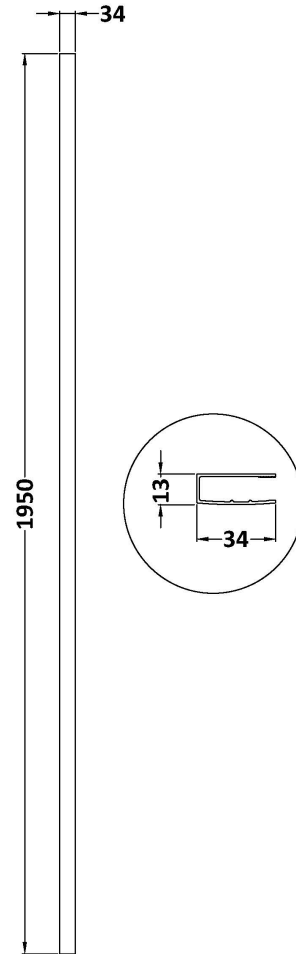

Outer Box Dimensions (If Applicable)

Height (mm):	
Width (mm):	
Depth (mm):	
Length (mm):	
Gross Weight (kg):	
Barcode:	5056462620756

Product Details

Country of Origin:	China
Fitting Instruction:	No
CE & UKCA:	Yes
Profile Material:	
Profile Finish:	Not Applicable
Adjustments (mm):	N/A
Entry Width (mm):	N/A
Swing In Dim (mm):	N/A
Swing Out Dim (mm):	N/A
Radius (mm):	Not Applicable
Glass Thickness (mm):	8
Easy Fit:	No
Easy Clean:	No
Handle Style:	Not Applicable
Handle Material:	Not Applicable
Enclosure Design:	Frameless
Wheel Type:	Not Applicable
Support Bar Included:	Support Bar Not Included
Extras:	None

Sales Code: FIX024

Description: Wetroom Screen Support Arm Black

Product Dimensions

Height (mm):	15
Width (mm):	150
Depth (mm):	1000
Nett Weight (kg):	0.67

Packaging Dimensions

Height (mm):	35
Width (mm):	160
Length (mm):	1020
Gross Weight (kg):	0.7

Packaging Data

Box Colour:	Brown Cardboard Box
Box Qty:	1
Label Size:	100 x 50
Label Colour:	White Label
Label Qty:	1

Outer Box Dimensions (If Applicable)

Height (mm):	
Width (mm):	
Depth (mm):	
Length (mm):	
Gross Weight (kg):	
Barcode:	5056211847342

Sales Code: WRSF004

Description: 1950 Wetroom Wall Channel Black

Product Dimensions

Height (mm):	1950
Width (mm):	34
Depth (mm):	13
Nett Weight (kg):	1.01

Packaging Dimensions

Height (mm):	400
Width (mm):	50
Length (mm):	1970
Gross Weight (kg):	1.42