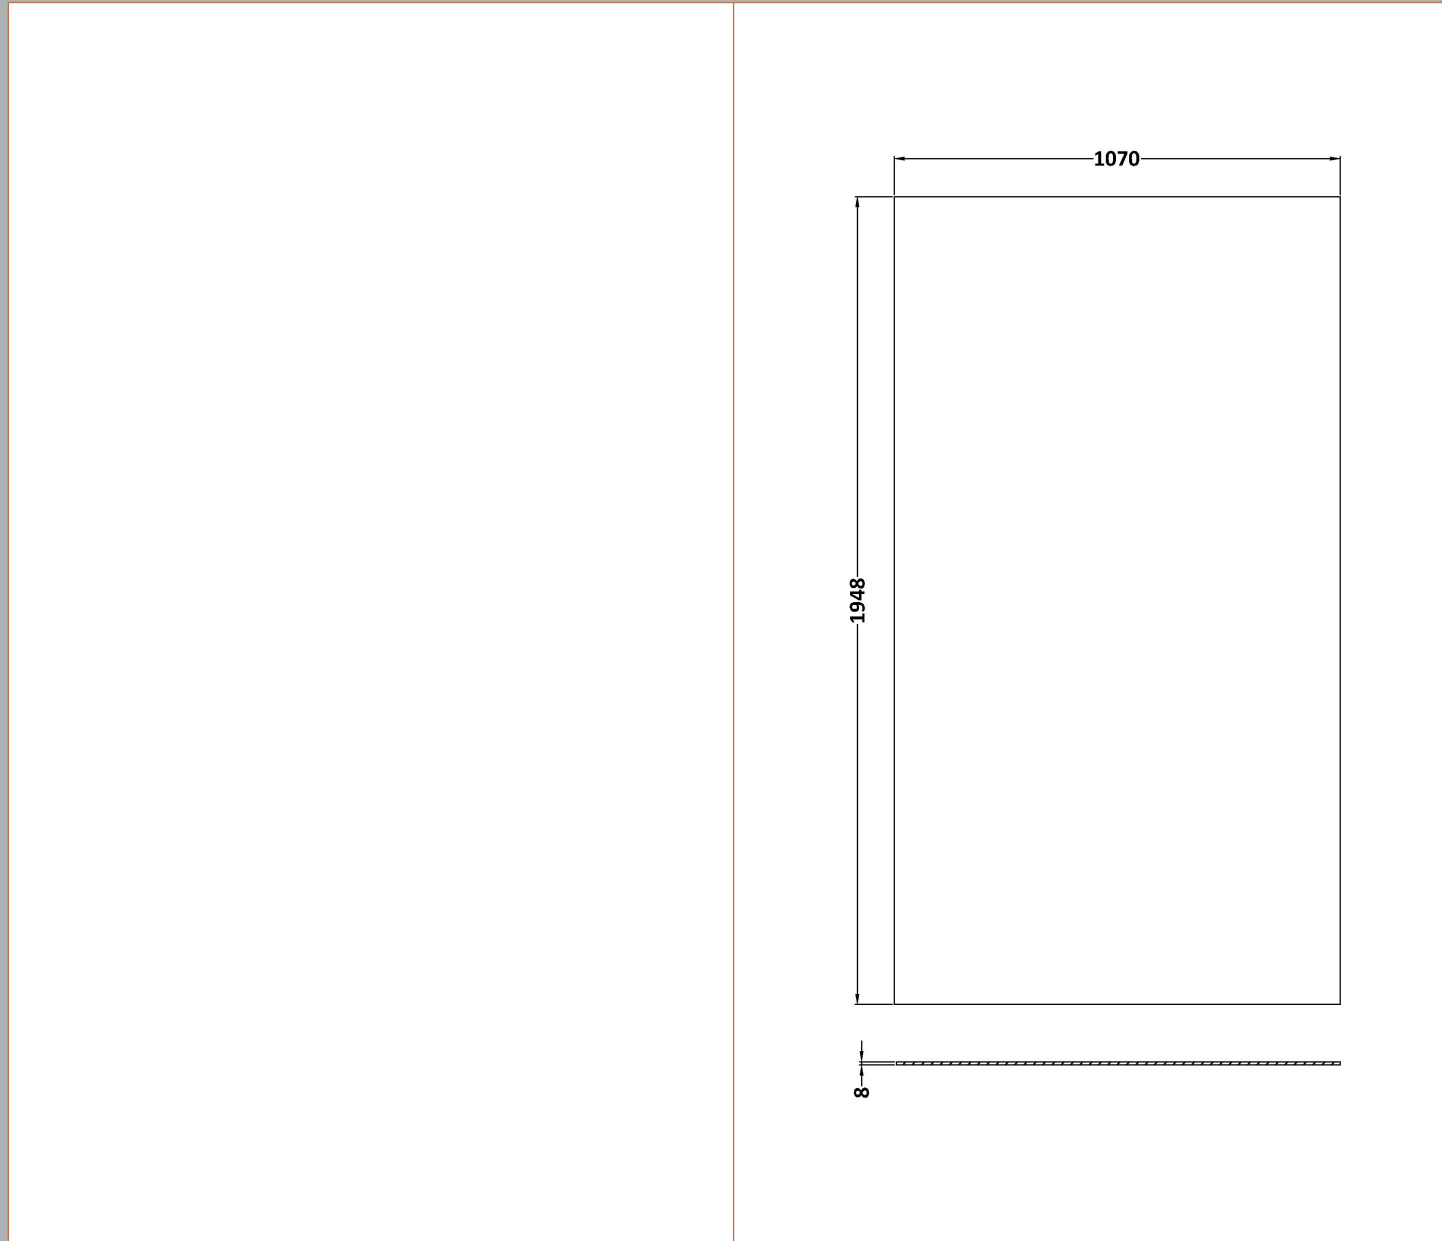

Sales Code: WRFBP1911

Description: Full Frame Wetroom Screen 1950X1100x8mm

Packaging Details

Barcode: 5056462688428

Sales Code: WRSB1100G

Description: Glass Only 1100 X 1950 X 8mm

Product Dimensions

Height (mm):	1950
Width (mm):	1100
Depth (mm):	8
Nett Weight (kg):	48.8

Packaging Dimensions

Height (mm):	2070
Width (mm):	1150
Length (mm):	60
Gross Weight (kg):	48.8

Packaging Data

Box Colour:	Brown Cardboard Box - Printed
Box Qty:	1
Label Size:	100 x 50
Label Colour:	Not Applicable
Label Qty:	0

Outer Box Dimensions (If Applicable)

Height (mm):	
Width (mm):	
Depth (mm):	
Length (mm):	
Gross Weight (kg):	
Barcode:	5056462620763

Product Details

Country of Origin:	China
Fitting Instruction:	No
CE & UKCA:	Yes
Profile Material:	
Profile Finish:	Not Applicable
Adjustments (mm):	N/A
Entry Width (mm):	N/A
Swing In Dim (mm):	N/A
Swing Out Dim (mm):	N/A
Radius (mm):	Not Applicable
Glass Thickness (mm):	8
Easy Fit:	No
Easy Clean:	No
Handle Style:	Not Applicable
Handle Material:	Not Applicable
Enclosure Design:	Frameless
Wheel Type:	Not Applicable
Support Bar Included:	Support Bar Not Included
Extras:	None

Packaging Data

Box Colour:	Brown Cardboard Box
Box Qty:	1
Label Size:	100 x 50
Label Colour:	White Label
Label Qty:	1

Outer Box Dimensions (If Applicable)

Height (mm):	
Width (mm):	
Depth (mm):	
Length (mm):	
Gross Weight (kg):	
Barcode:	5056211847342