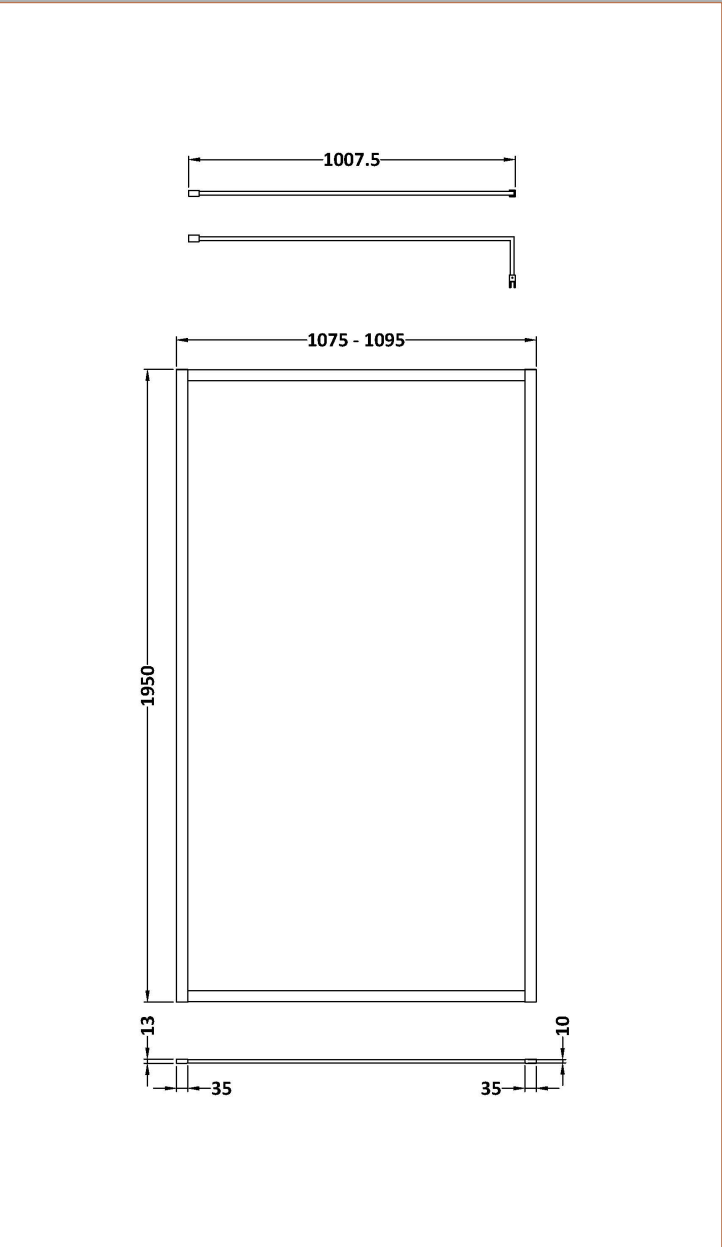

Sales Code: WRFBP1911

Description: Full Frame Wetroom Screen 1950X1100x8mm

Packaging Details

Barcode: 5056462688428

Sales Code: WRSB1100G

Description: Glass Only 1100 X 1950 X 8mm

Product Dimensions

Height (mm):	1950
Width (mm):	1100
Depth (mm):	8
Nett Weight (kg):	48.8

Packaging Dimensions

Height (mm):	2070
Width (mm):	1150
Length (mm):	60
Gross Weight (kg):	48.8

Packaging Data

Box Colour:	Brown Cardboard Box - Printed
Box Qty:	1
Label Size:	100 x 50
Label Colour:	Not Applicable
Label Qty:	0

Outer Box Dimensions (If Applicable)

Height (mm):	
Width (mm):	
Depth (mm):	
Length (mm):	
Gross Weight (kg):	
Barcode:	5056462620763

Product Details

Country of Origin:	China
Fitting Instruction:	No
CE & UKCA:	Yes
Profile Material:	
Profile Finish:	Not Applicable
Adjustments (mm):	N/A
Entry Width (mm):	N/A
Swing In Dim (mm):	N/A
Swing Out Dim (mm):	N/A
Radius (mm):	Not Applicable
Glass Thickness (mm):	8
Easy Fit:	No
Easy Clean:	No
Handle Style:	Not Applicable
Handle Material:	Not Applicable
Enclosure Design:	Frameless
Wheel Type:	Not Applicable
Support Bar Included:	Support Bar Not Included
Extras:	None

Sales Code: FIX024

Description: Wetroom Screen Support Arm Black

Product Dimensions

Height (mm):	15
Width (mm):	150
Depth (mm):	1000
Nett Weight (kg):	0.67

Packaging Dimensions

Height (mm):	35
Width (mm):	160
Length (mm):	1020
Gross Weight (kg):	0.7