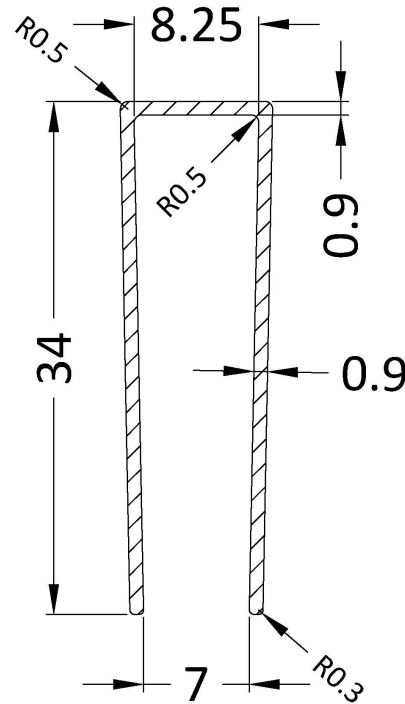

Outer Box Dimensions (If Applicable)

Height (mm):	
Width (mm):	
Depth (mm):	
Length (mm):	
Gross Weight (kg):	
Barcode:	5056462620763

Product Details

Country of Origin:	China
Fitting Instruction:	No
CE & UKCA:	Yes
Profile Material:	
Profile Finish:	Not Applicable
Adjustments (mm):	N/A
Entry Width (mm):	N/A
Swing In Dim (mm):	N/A
Swing Out Dim (mm):	N/A
Radius (mm):	Not Applicable
Glass Thickness (mm):	8
Easy Fit:	No
Easy Clean:	No
Handle Style:	Not Applicable
Handle Material:	Not Applicable
Enclosure Design:	Frameless
Wheel Type:	Not Applicable
Support Bar Included:	Support Bar Not Included
Extras:	None

Sales Code: WRSF004

Description: 1950 Wetroom Wall Channel Black

Product Dimensions

Height (mm):	1950
Width (mm):	34
Depth (mm):	13
Nett Weight (kg):	1.01

Packaging Dimensions

Height (mm):	400
Width (mm):	50
Length (mm):	1970
Gross Weight (kg):	1.42

Product Details

Country of Origin:	China
Fitting Instruction:	No
CE & UKCA:	N/A
Profile Material:	Aluminium
Profile Finish:	Matt Black
Adjustments (mm):	18mm
Entry Width (mm):	N/A
Swing In Dim (mm):	N/A
Swing Out Dim (mm):	N/A
Radius (mm):	Not Applicable
Glass Thickness (mm):	
Easy Fit:	Not Applicable
Easy Clean:	Not Applicable
Handle Style:	Not Applicable
Handle Material:	Not Applicable
Enclosure Design:	Not Applicable
Wheel Type:	Not Applicable
Support Bar Included:	Support Bar Not Included
Extras:	None

Sales Code: WRSF004UF

Description: 1950mm Undrilled Flat Profile Black

OVERALL LENGTH 1950mm

Product Dimensions

Height (mm):	1950
Width (mm):	34
Depth (mm):	13
Nett Weight (kg):	1.01

Packaging Dimensions

Height (mm):	400
Width (mm):	50
Length (mm):	1970
Gross Weight (kg):	1.42