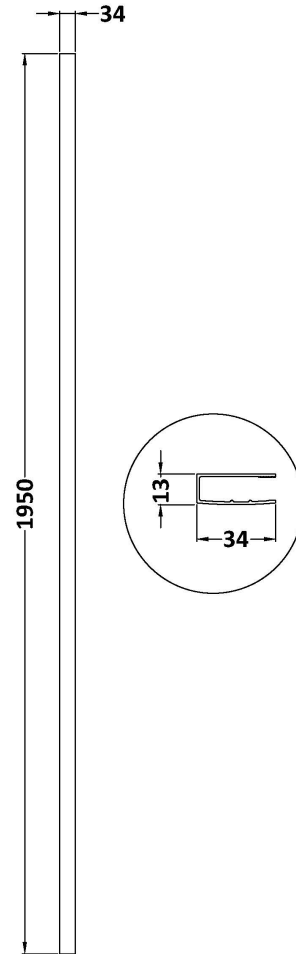

Outer Box Dimensions (If Applicable)

Height (mm):	
Width (mm):	
Depth (mm):	
Length (mm):	
Gross Weight (kg):	
Barcode:	5056462620763

Product Details

Country of Origin:	China
Fitting Instruction:	No
CE & UKCA:	Yes
Profile Material:	
Profile Finish:	Not Applicable
Adjustments (mm):	N/A
Entry Width (mm):	N/A
Swing In Dim (mm):	N/A
Swing Out Dim (mm):	N/A
Radius (mm):	Not Applicable
Glass Thickness (mm):	8
Easy Fit:	No
Easy Clean:	No
Handle Style:	Not Applicable
Handle Material:	Not Applicable
Enclosure Design:	Frameless
Wheel Type:	Not Applicable
Support Bar Included:	Support Bar Not Included
Extras:	None

Sales Code: FIX024

Description: Wetroom Screen Support Arm Black

Product Dimensions

Height (mm):	15
Width (mm):	150
Depth (mm):	1000
Nett Weight (kg):	0.67

Packaging Dimensions

Height (mm):	35
Width (mm):	160
Length (mm):	1020
Gross Weight (kg):	0.7

Packaging Data

Box Colour:	Brown Cardboard Box
Box Qty:	1
Label Size:	100 x 50
Label Colour:	White Label
Label Qty:	1

Outer Box Dimensions (If Applicable)

Height (mm):	
Width (mm):	
Depth (mm):	
Length (mm):	
Gross Weight (kg):	
Barcode:	5056211847342

Sales Code: WRSF004

Description: 1950 Wetroom Wall Channel Black

Product Dimensions

Height (mm):	1950
Width (mm):	34
Depth (mm):	13
Nett Weight (kg):	1.01

Packaging Dimensions

Height (mm):	400
Width (mm):	50
Length (mm):	1970
Gross Weight (kg):	1.42