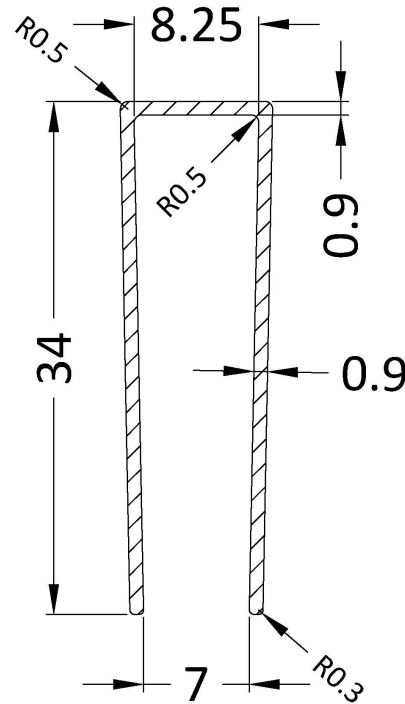

### Outer Box Dimensions (If Applicable)

Height (mm):	
Width (mm):	
Depth (mm):	
Length (mm):	
Gross Weight (kg):	
Barcode:	5056211847342

Sales Code: WRSF004

Description: 1950 Wetroom Wall Channel Black

**Product Dimensions**

Height (mm):	1950
Width (mm):	34
Depth (mm):	13
Nett Weight (kg):	1.01

**Packaging Dimensions**

Height (mm):	400
Width (mm):	50
Length (mm):	1970
Gross Weight (kg):	1.42

**Product Details**

Country of Origin:	China
Fitting Instruction:	No
CE & UKCA:	N/A
Profile Material:	Aluminium
Profile Finish:	Matt Black
Adjustments (mm):	18mm
Entry Width (mm):	N/A
Swing In Dim (mm):	N/A
Swing Out Dim (mm):	N/A
Radius (mm):	Not Applicable
Glass Thickness (mm):	
Easy Fit:	Not Applicable
Easy Clean:	Not Applicable
Handle Style:	Not Applicable
Handle Material:	Not Applicable
Enclosure Design:	Not Applicable
Wheel Type:	Not Applicable
Support Bar Included:	Support Bar Not Included
Extras:	None

Sales Code: WRSF004UF

Description: 1950mm Undrilled Flat Profile Black

OVERALL LENGTH 1950mm

**Product Dimensions**

Height (mm):	1950
Width (mm):	34
Depth (mm):	13
Nett Weight (kg):	1.01

**Packaging Dimensions**