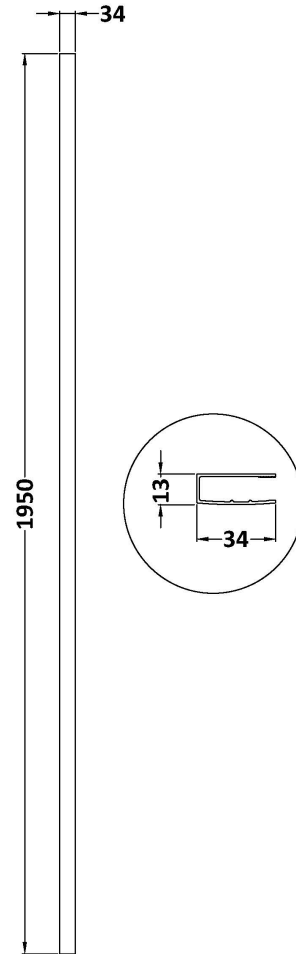

### Packaging Dimensions

Height (mm):	65
Width (mm):	730
Length (mm):	2010
Gross Weight (kg):	29.44

### Product Dimensions

Height (mm):	15
Width (mm):	150
Depth (mm):	1000
Nett Weight (kg):	0.67

### Outer Box Dimensions (If Applicable)

Height (mm):	
Width (mm):	
Depth (mm):	
Length (mm):	
Gross Weight (kg):	
Barcode:	5056211847342

Sales Code: WRSF004

Description: 1950 Wetroom Wall Channel Black

**Product Dimensions**

Height (mm):	1950
Width (mm):	34
Depth (mm):	13
Nett Weight (kg):	1.01

**Packaging Dimensions**

Height (mm):	400
Width (mm):	50
Length (mm):	1970
Gross Weight (kg):	1.42