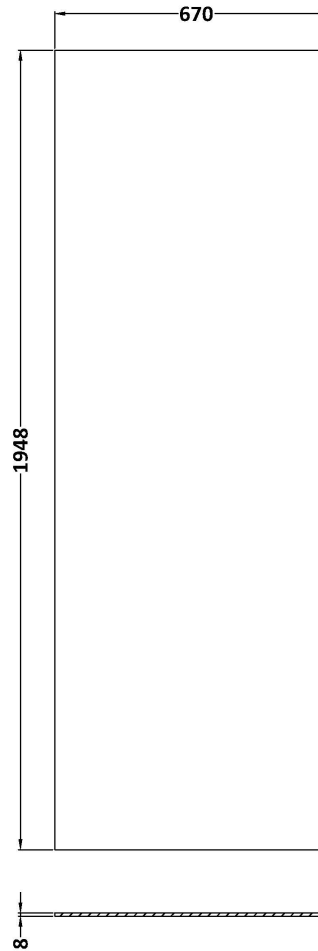

**Sales Code:** WRFBP1970

**Description:** Full Frame Wetroom Screen 1950X700x8mm

**Packaging Details**

Barcode: 5056462688381

Sales Code: WRSB700G

Description: Glass Only 700 X 1950 X 8mm

### Product Dimensions

Height (mm):	1950
Width (mm):	700
Depth (mm):	8
Nett Weight (kg):	29.44

### Packaging Dimensions

Height (mm):	65
Width (mm):	730
Length (mm):	2010
Gross Weight (kg):	29.44

### Outer Box Dimensions (If Applicable)

Height (mm):	
Width (mm):	
Depth (mm):	
Length (mm):	
Gross Weight (kg):	
Barcode:	5056462620718