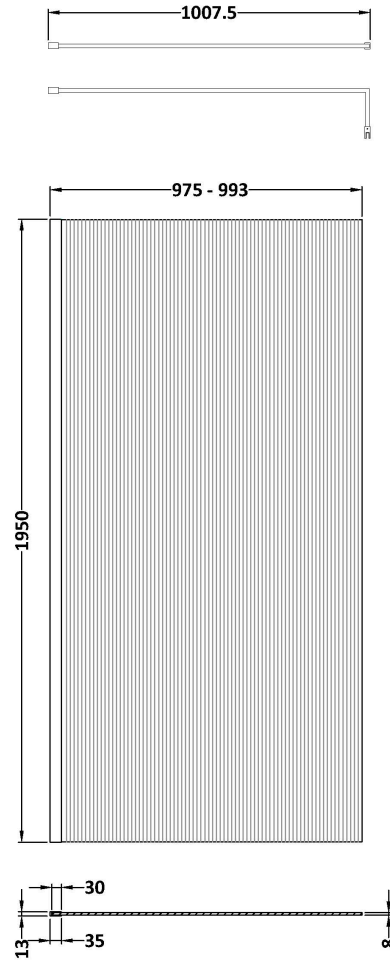

Sales Code: WRFL19510

Description: 1000X1950 Fluted Wetroom Screen Inc' Bar

Product Dimensions

Height (mm):	1950
Width (mm):	1000
Depth (mm):	14
Nett Weight (kg):	44.8

Packaging Dimensions

Height (mm):	65
Width (mm):	1050
Length (mm):	2010
Gross Weight (kg):	44.8

Packaging Data

Box Colour:	Brown Cardboard Box - Printed
Box Qty:	1
Label Size:	100 x 50
Label Colour:	Not Applicable
Label Qty:	0

Outer Box Dimensions (If Applicable)

Height (mm):	
Width (mm):	
Depth (mm):	
Length (mm):	
Gross Weight (kg):	
Barcode:	5056462661230

Product Details

Country of Origin:	China
Fitting Instruction:	No
CE & UKCA:	Yes
Profile Material:	Aluminium
Profile Finish:	Chrome
Adjustments (mm):	975mm-993mm
Entry Width (mm):	N/A
Swing In Dim (mm):	N/A
Swing Out Dim (mm):	N/A
Radius (mm):	Not Applicable
Glass Thickness (mm):	8
Easy Fit:	No
Easy Clean:	Yes
Handle Style:	Not Applicable
Handle Material:	Not Applicable
Enclosure Design:	Fluted
Wheel Type:	Not Applicable
Support Bar Included:	Support Bar Included
Extras:	None