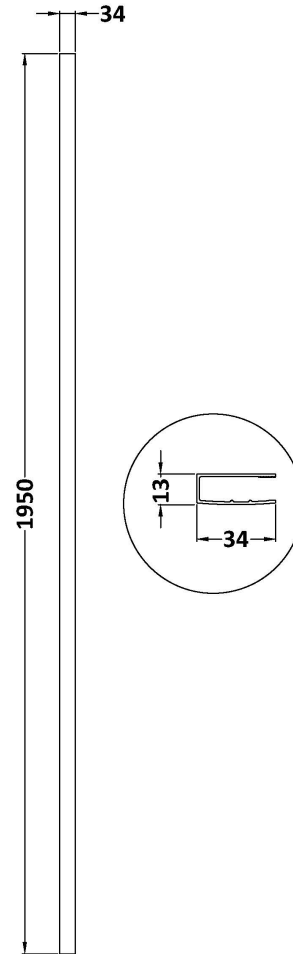

### Product Dimensions

Height (mm):	15
Width (mm):	150
Depth (mm):	1000
Nett Weight (kg):	0.67

Sales Code: WRSB1200G

Description: Glass Only 1200 X 1950 X 8mm

**Product Dimensions**

Height (mm):	1950
Width (mm):	1200
Depth (mm):	8
Nett Weight (kg):	50.4

**Packaging Dimensions**

Height (mm):	65
Width (mm):	1250
Length (mm):	2010
Gross Weight (kg):	50.4

**Packaging Data**

Box Colour:	Brown Cardboard Box - Printed
Box Qty:	1
Label Size:	100 x 50
Label Colour:	Not Applicable
Label Qty:	0

**Outer Box Dimensions (If Applicable)**

Height (mm):	
Width (mm):	
Depth (mm):	
Length (mm):	
Gross Weight (kg):	
Barcode:	5056462620770

### Product Dimensions

Height (mm):	1950
Width (mm):	
Depth (mm):	
Nett Weight (kg):	0.8