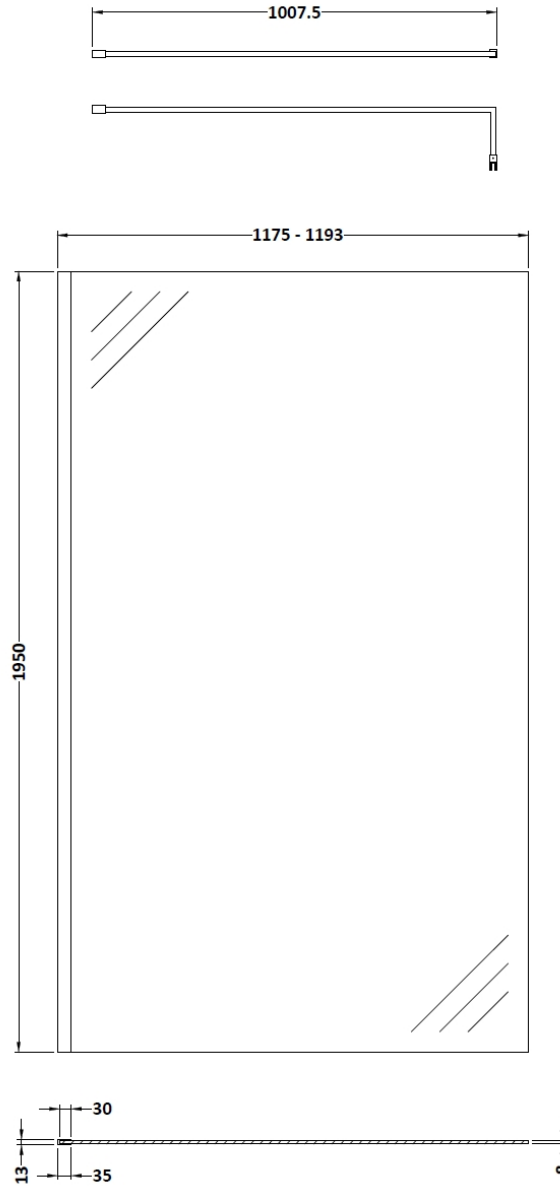

Sales Code: WRSB1200

Description: Wetroom Screen 1200 X1950mm

Packaging Details

Barcode: 5055369007479