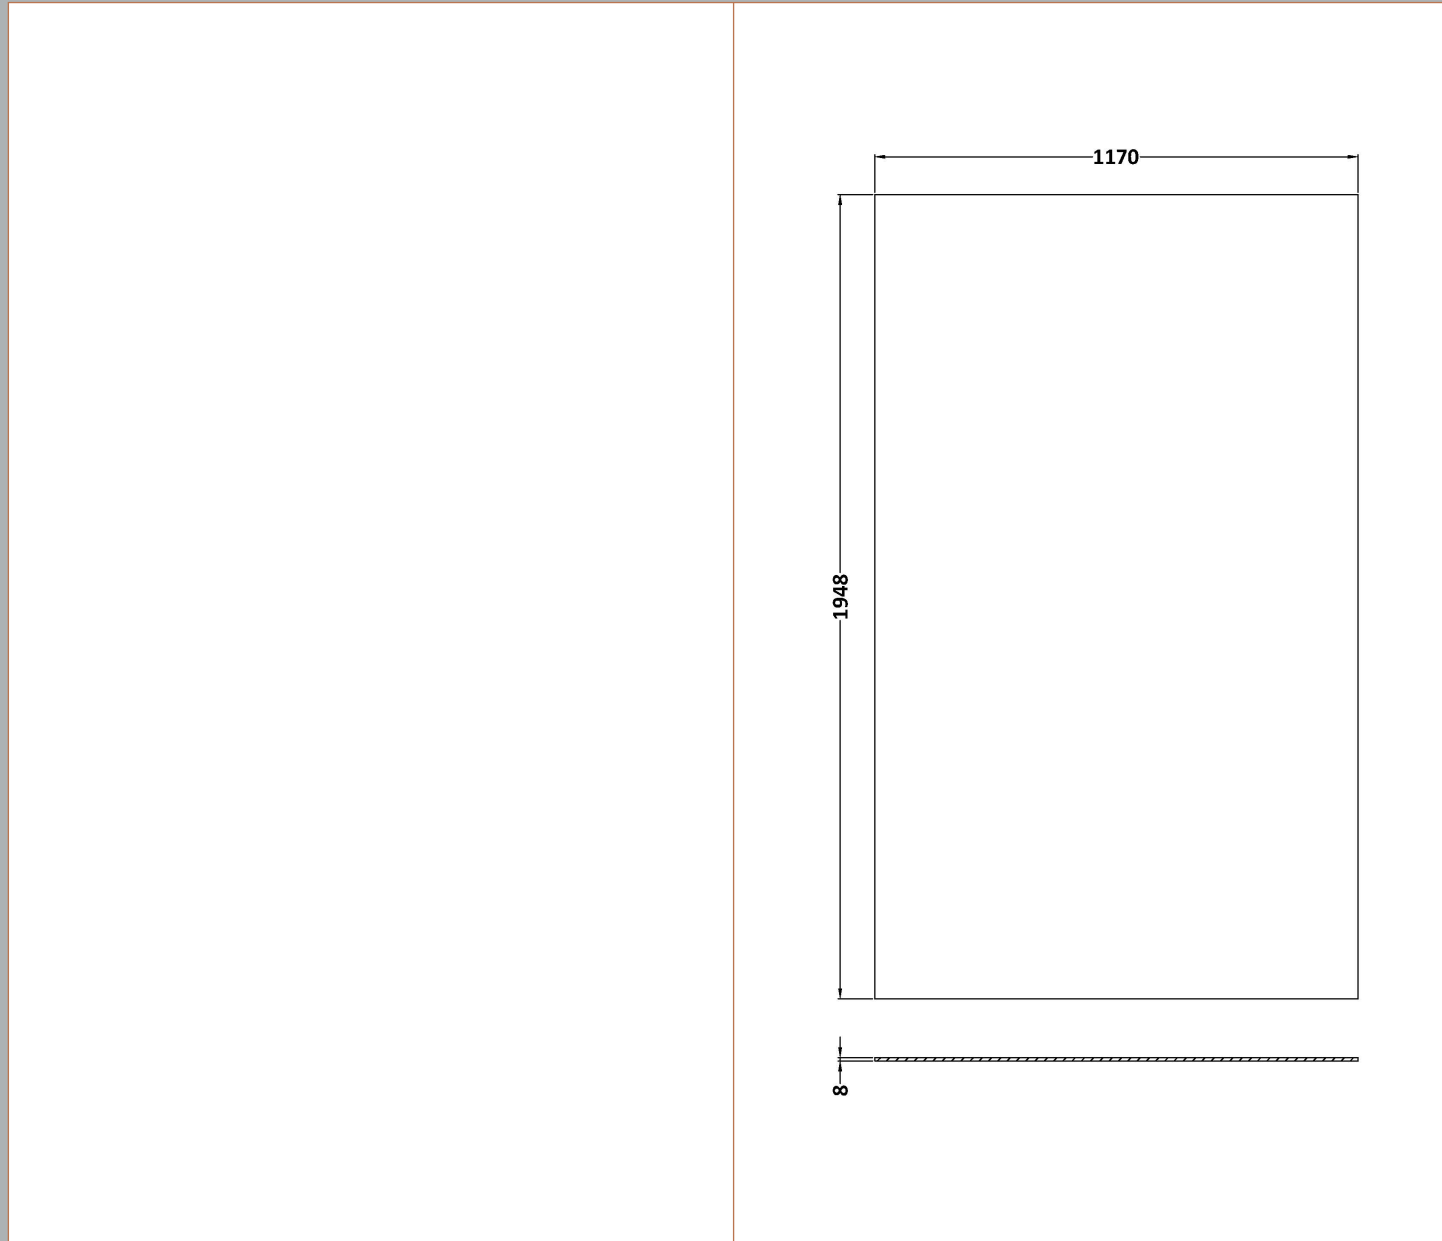

### Product Dimensions

Height (mm):	15
Width (mm):	150
Depth (mm):	1000
Nett Weight (kg):	0.67

### Outer Box Dimensions (If Applicable)

Height (mm):	
Width (mm):	
Depth (mm):	
Length (mm):	
Gross Weight (kg):	
Barcode:	5056211800002

Sales Code: WRSB1200G

Description: Glass Only 1200 X 1950 X 8mm

**Product Dimensions**

Height (mm):	1950
Width (mm):	1200
Depth (mm):	8
Nett Weight (kg):	50.4

**Packaging Dimensions**

Height (mm):	65
Width (mm):	1250
Length (mm):	2010
Gross Weight (kg):	50.4

### Product Dimensions

Height (mm):	1950
Width (mm):	
Depth (mm):	
Nett Weight (kg):	0.8