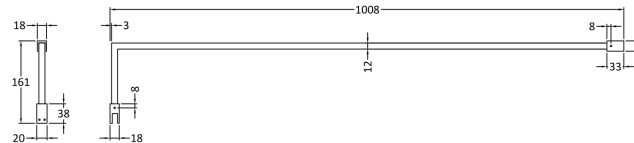

### Product Dimensions

Height (mm):	15
Width (mm):	150
Depth (mm):	1000
Nett Weight (kg):	0.67

### Packaging Dimensions

Height (mm):	35
Width (mm):	160
Length (mm):	1020
Gross Weight (kg):	0.7

Sales Code: WRSB1200G

Description: Glass Only 1200 X 1950 X 8mm

**Product Dimensions**

Height (mm):	1950
Width (mm):	1200
Depth (mm):	8
Nett Weight (kg):	50.4

**Packaging Dimensions**

Height (mm):	65
Width (mm):	1250
Length (mm):	2010
Gross Weight (kg):	50.4

### Product Dimensions

Height (mm):	1950
Width (mm):	
Depth (mm):	
Nett Weight (kg):	0.8