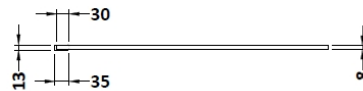

Sales Code: WRSBB70

Description: 700X1950 Screen With Support Bar Bb

Packaging Details

Barcode: 5056462618104

Sales Code: WRSB700G

Description: Glass Only 700 X 1950 X 8mm

Product Dimensions

Height (mm):	1950
Width (mm):	700
Depth (mm):	8
Nett Weight (kg):	29.44

Packaging Dimensions

Height (mm):	65
Width (mm):	730
Length (mm):	2010
Gross Weight (kg):	29.44

Packaging Data

Box Colour:	Brown Cardboard Box - Printed
Box Qty:	1
Label Size:	100 x 50
Label Colour:	Not Applicable
Label Qty:	0

Outer Box Dimensions (If Applicable)

Height (mm):	
Width (mm):	
Depth (mm):	
Length (mm):	
Gross Weight (kg):	
Barcode:	5056462620718

Product Details

Country of Origin:	China
Fitting Instruction:	No
CE & UKCA:	Yes
Profile Material:	
Profile Finish:	Not Applicable
Adjustments (mm):	N/A
Entry Width (mm):	N/A
Swing In Dim (mm):	N/A
Swing Out Dim (mm):	N/A
Radius (mm):	Not Applicable
Glass Thickness (mm):	8
Easy Fit:	No
Easy Clean:	No
Handle Style:	Not Applicable
Handle Material:	Not Applicable
Enclosure Design:	Frameless
Wheel Type:	Not Applicable
Support Bar Included:	Support Bar Not Included
Extras:	None

Sales Code: WRSF015

Description: 1950 Wetroom Wall Channel Brass

Product Dimensions

Height (mm):	1950
Width (mm):	
Depth (mm):	
Nett Weight (kg):	0.8

Packaging Dimensions

Height (mm):	400
Width (mm):	50
Length (mm):	1970
Gross Weight (kg):	0.8