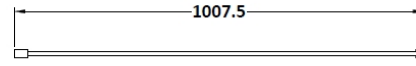

Sales Code: WRSBB70

Description: 700X1950 Screen With Support Bar Bb

Packaging Details

Barcode: 5056462618104

Sales Code: WRSB700G

Description: Glass Only 700 X 1950 X 8mm

Product Dimensions

Height (mm):	1950
Width (mm):	700
Depth (mm):	8
Nett Weight (kg):	29.44

Packaging Dimensions

Height (mm):	65
Width (mm):	730
Length (mm):	2010
Gross Weight (kg):	29.44

Packaging Data

Box Colour:	Brown Cardboard Box - Printed
Box Qty:	1
Label Size:	100 x 50
Label Colour:	Not Applicable
Label Qty:	0

Outer Box Dimensions (If Applicable)

Height (mm):	
Width (mm):	
Depth (mm):	
Length (mm):	
Gross Weight (kg):	
Barcode:	5056462620718

Product Details

Country of Origin:	China
Fitting Instruction:	No
CE & UKCA:	Yes
Profile Material:	
Profile Finish:	Not Applicable
Adjustments (mm):	N/A
Entry Width (mm):	N/A
Swing In Dim (mm):	N/A
Swing Out Dim (mm):	N/A
Radius (mm):	Not Applicable
Glass Thickness (mm):	8
Easy Fit:	No
Easy Clean:	No
Handle Style:	Not Applicable
Handle Material:	Not Applicable
Enclosure Design:	Frameless
Wheel Type:	Not Applicable
Support Bar Included:	Support Bar Not Included
Extras:	None

Sales Code: WRSF015

Description: 1950 Wetroom Wall Channel Brass

Product Dimensions

Height (mm):	1950
Width (mm):	
Depth (mm):	
Nett Weight (kg):	0.8

Packaging Dimensions

Height (mm):	400
Width (mm):	50
Length (mm):	1970
Gross Weight (kg):	0.8