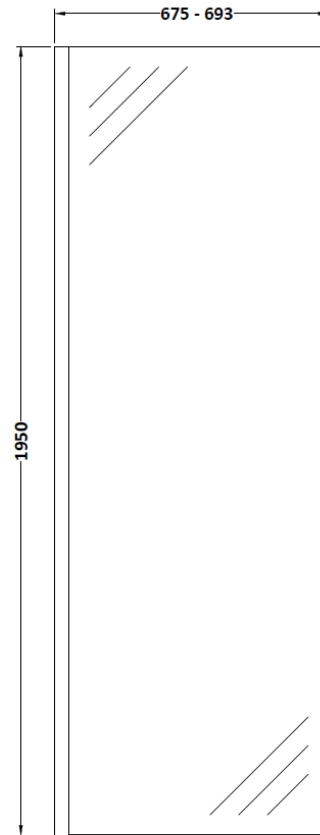

Sales Code: WRSBB70

Description: 700X1950 Screen With Support Bar Bb

Packaging Details

Barcode: 5056462618104

Sales Code: WRSB700G

Description: Glass Only 700 X 1950 X 8mm

Product Dimensions

Height (mm):	1950
Width (mm):	700
Depth (mm):	8
Nett Weight (kg):	29.44

Packaging Dimensions

Height (mm):	65
Width (mm):	730
Length (mm):	2010
Gross Weight (kg):	29.44

Packaging Data

Box Colour:	Brown Cardboard Box - Printed
Box Qty:	1
Label Size:	100 x 50
Label Colour:	Not Applicable
Label Qty:	0

Outer Box Dimensions (If Applicable)

Height (mm):	
Width (mm):	
Depth (mm):	
Length (mm):	
Gross Weight (kg):	
Barcode:	5056462620718

Product Details

Country of Origin:	China
Fitting Instruction:	No
CE & UKCA:	Yes
Profile Material:	
Profile Finish:	Not Applicable
Adjustments (mm):	N/A
Entry Width (mm):	N/A
Swing In Dim (mm):	N/A
Swing Out Dim (mm):	N/A
Radius (mm):	Not Applicable
Glass Thickness (mm):	8
Easy Fit:	No
Easy Clean:	No
Handle Style:	Not Applicable
Handle Material:	Not Applicable
Enclosure Design:	Frameless
Wheel Type:	Not Applicable
Support Bar Included:	Support Bar Not Included
Extras:	None

Sales Code: WRSF015

Description: 1950 Wetroom Wall Channel Brass

Product Dimensions

Height (mm):	1950
Width (mm):	
Depth (mm):	
Nett Weight (kg):	0.8

Packaging Dimensions

Height (mm):	400
Width (mm):	50
Length (mm):	1970
Gross Weight (kg):	0.8