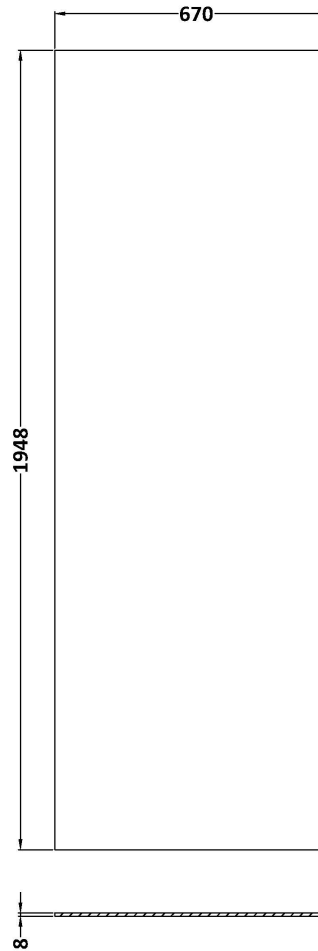

Sales Code: WRSBB70

Description: 700X1950 Screen With Support Bar Bb

Packaging Details

Barcode: 5056462618104

Sales Code: WRSB700G

Description: Glass Only 700 X 1950 X 8mm

Product Dimensions

Height (mm):	1950
Width (mm):	700
Depth (mm):	8
Nett Weight (kg):	29.44

Packaging Dimensions

Height (mm):	65
Width (mm):	730
Length (mm):	2010
Gross Weight (kg):	29.44

Packaging Data

Box Colour:	Brown Cardboard Box - Printed
Box Qty:	1
Label Size:	100 x 50
Label Colour:	Not Applicable
Label Qty:	0

Outer Box Dimensions (If Applicable)

Height (mm):	
Width (mm):	
Depth (mm):	
Length (mm):	
Gross Weight (kg):	
Barcode:	5056462620718

Product Details

Country of Origin:	China
Fitting Instruction:	No
CE & UKCA:	Yes
Profile Material:	
Profile Finish:	Not Applicable
Adjustments (mm):	N/A
Entry Width (mm):	N/A
Swing In Dim (mm):	N/A
Swing Out Dim (mm):	N/A
Radius (mm):	Not Applicable
Glass Thickness (mm):	8
Easy Fit:	No
Easy Clean:	No
Handle Style:	Not Applicable
Handle Material:	Not Applicable
Enclosure Design:	Frameless
Wheel Type:	Not Applicable
Support Bar Included:	Support Bar Not Included
Extras:	None

Sales Code: WRSF015

Description: 1950 Wetroom Wall Channel Brass

Product Dimensions

Height (mm):	1950
Width (mm):	
Depth (mm):	
Nett Weight (kg):	0.8

Packaging Dimensions

Height (mm):	400
Width (mm):	50
Length (mm):	1970
Gross Weight (kg):	0.8