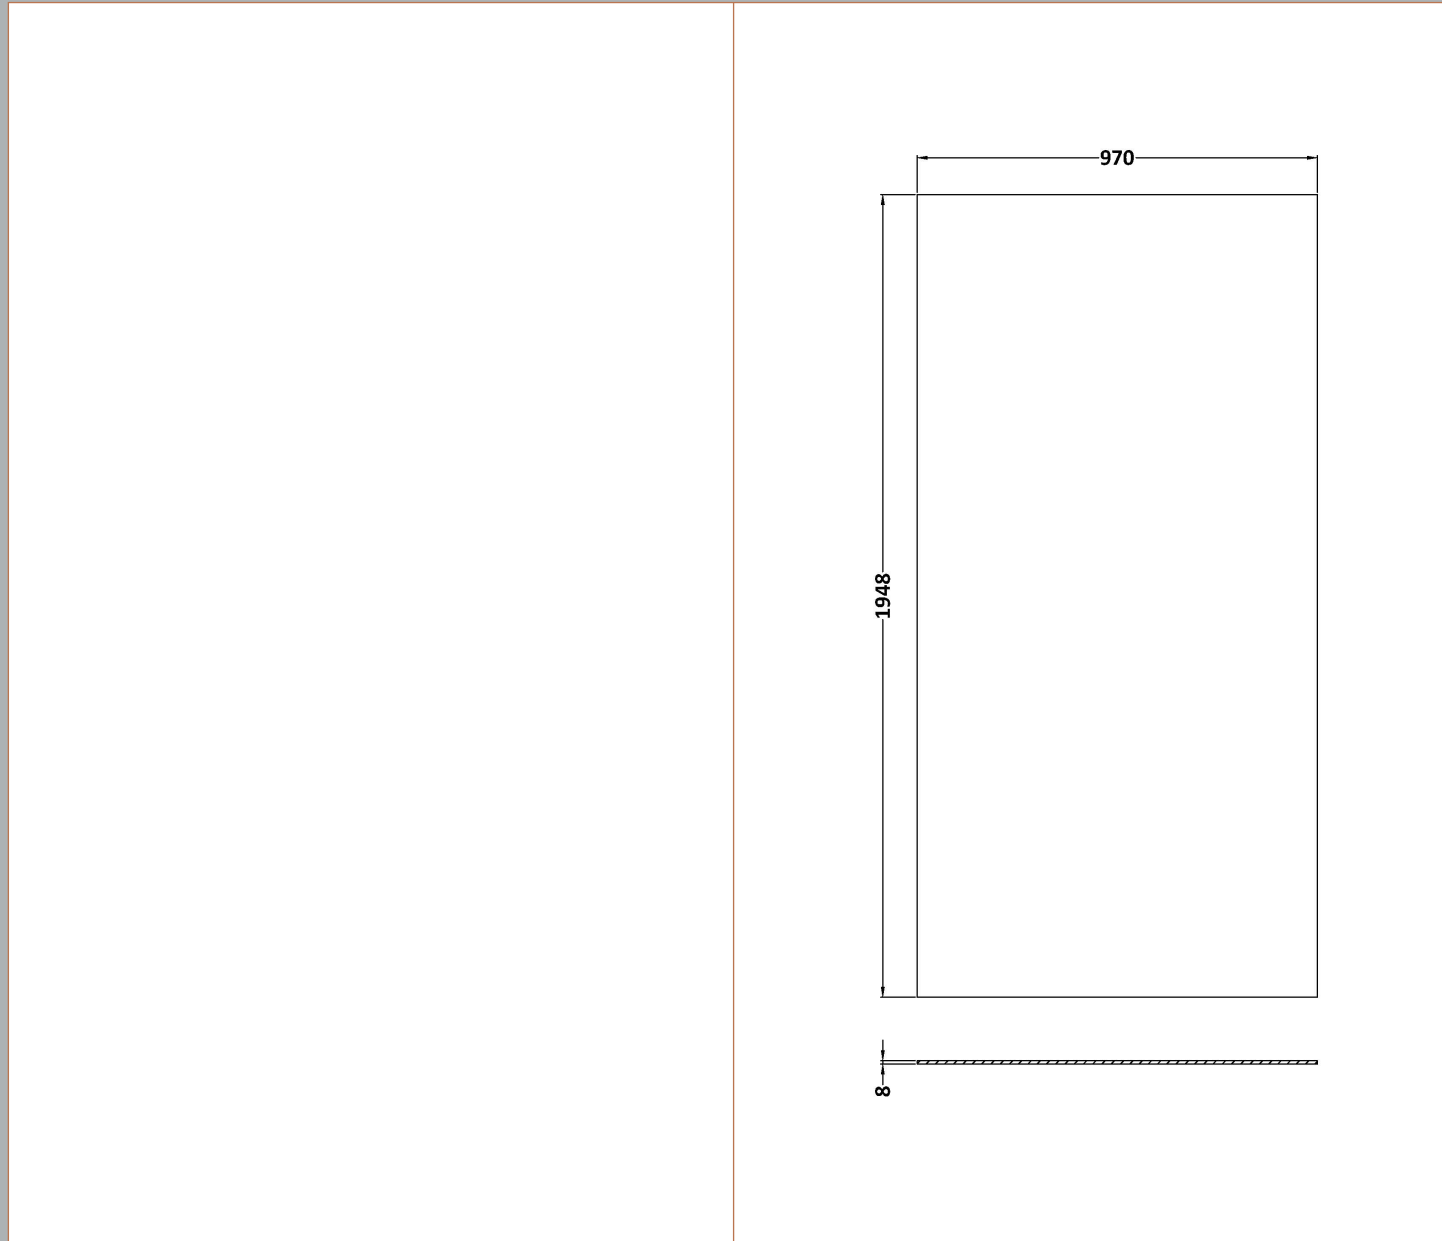

Sales Code: WRSBP10

Description: 1000X1950 Screen With Black Support Bar

### Packaging Details

Barcode: 5056211847380

Sales Code: WRSB1000G

Description: Glass Only 1000 X 1950 X 8mm

**Product Dimensions**

Height (mm):	1950
Width (mm):	1000
Depth (mm):	8
Nett Weight (kg):	42.4

**Packaging Dimensions**

Height (mm):	65
Width (mm):	1085
Length (mm):	2010
Gross Weight (kg):	42.4

**Packaging Data**

Box Colour:	Brown Cardboard Box - Printed
Box Qty:	1
Label Size:	100 x 50
Label Colour:	Not Applicable
Label Qty:	0

### Product Dimensions

Height (mm):	15
Width (mm):	150
Depth (mm):	1000
Nett Weight (kg):	0.67