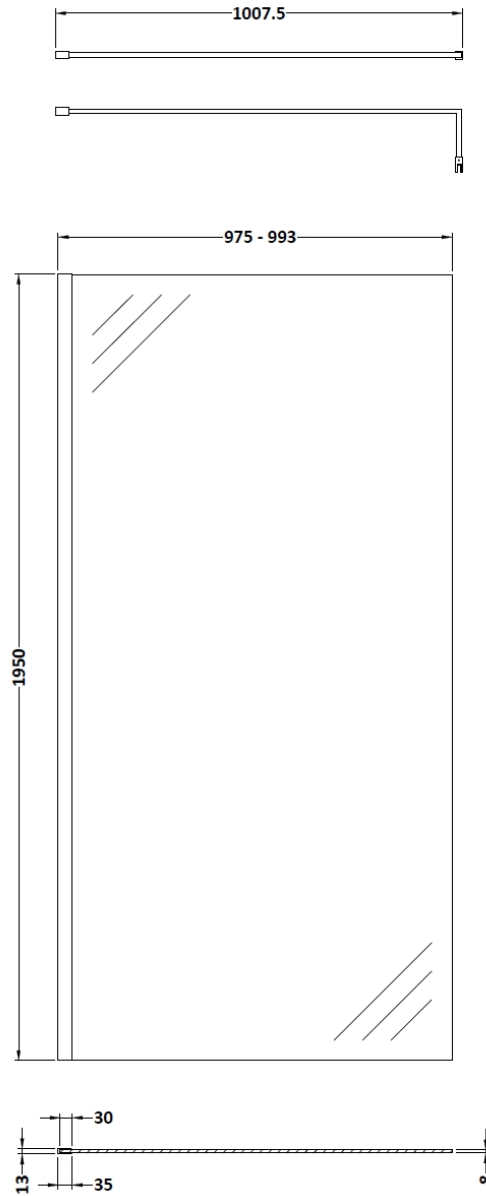

### Packaging Details

Barcode: 5056211847380

Sales Code: WRSB1000G

Description: Glass Only 1000 X 1950 X 8mm

**Product Dimensions**

Height (mm):	1950
Width (mm):	1000
Depth (mm):	8
Nett Weight (kg):	42.4

**Packaging Dimensions**

Height (mm):	65
Width (mm):	1085
Length (mm):	2010
Gross Weight (kg):	42.4

**Packaging Data**

Box Colour:	Brown Cardboard Box - Printed
Box Qty:	1
Label Size:	100 x 50
Label Colour:	Not Applicable
Label Qty:	0

Sales Code: WRSF004

Description: 1950 Wetroom Wall Channel Black

**Product Dimensions**

Height (mm):	1950
Width (mm):	34
Depth (mm):	13
Nett Weight (kg):	1.01

**Packaging Dimensions**

Height (mm):	400
Width (mm):	50
Length (mm):	1970
Gross Weight (kg):	1.42

### Product Dimensions

Height (mm):	15
Width (mm):	150
Depth (mm):	1000
Nett Weight (kg):	0.67