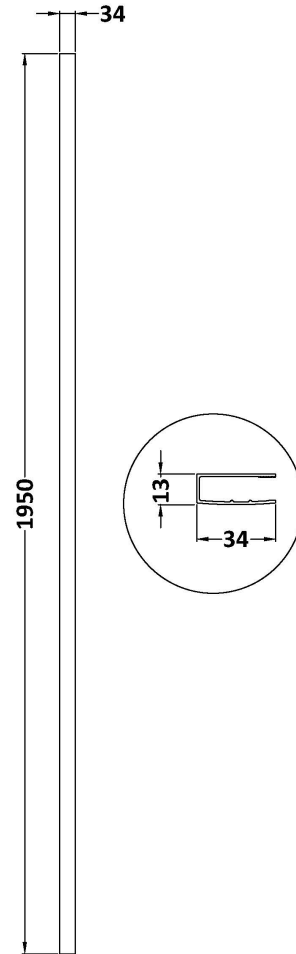

### Packaging Details

Barcode: 5056211847380

Sales Code: WRSB1000G

Description: Glass Only 1000 X 1950 X 8mm

**Product Dimensions**

Height (mm):	1950
Width (mm):	1000
Depth (mm):	8
Nett Weight (kg):	42.4

**Packaging Dimensions**

Height (mm):	65
Width (mm):	1085
Length (mm):	2010
Gross Weight (kg):	42.4

**Packaging Data**

Box Colour:	Brown Cardboard Box - Printed
Box Qty:	1
Label Size:	100 x 50
Label Colour:	Not Applicable
Label Qty:	0

**Outer Box Dimensions (If Applicable)**

Height (mm):	
Width (mm):	
Depth (mm):	
Length (mm):	
Gross Weight (kg):	
Barcode:	5056462620756

**Product Details**

Country of Origin:	China
Fitting Instruction:	No
CE & UKCA:	Yes
Profile Material:	
Profile Finish:	Not Applicable
Adjustments (mm):	N/A
Entry Width (mm):	N/A
Swing In Dim (mm):	N/A
Swing Out Dim (mm):	N/A
Radius (mm):	Not Applicable
Glass Thickness (mm):	8
Easy Fit:	No
Easy Clean:	No
Handle Style:	Not Applicable
Handle Material:	Not Applicable
Enclosure Design:	Frameless
Wheel Type:	Not Applicable
Support Bar Included:	Support Bar Not Included
Extras:	None

Sales Code: WRSF004

Description: 1950 Wetroom Wall Channel Black

**Product Dimensions**

Height (mm):	1950
Width (mm):	34
Depth (mm):	13
Nett Weight (kg):	1.01

**Packaging Dimensions**

Height (mm):	400
Width (mm):	50
Length (mm):	1970
Gross Weight (kg):	1.42