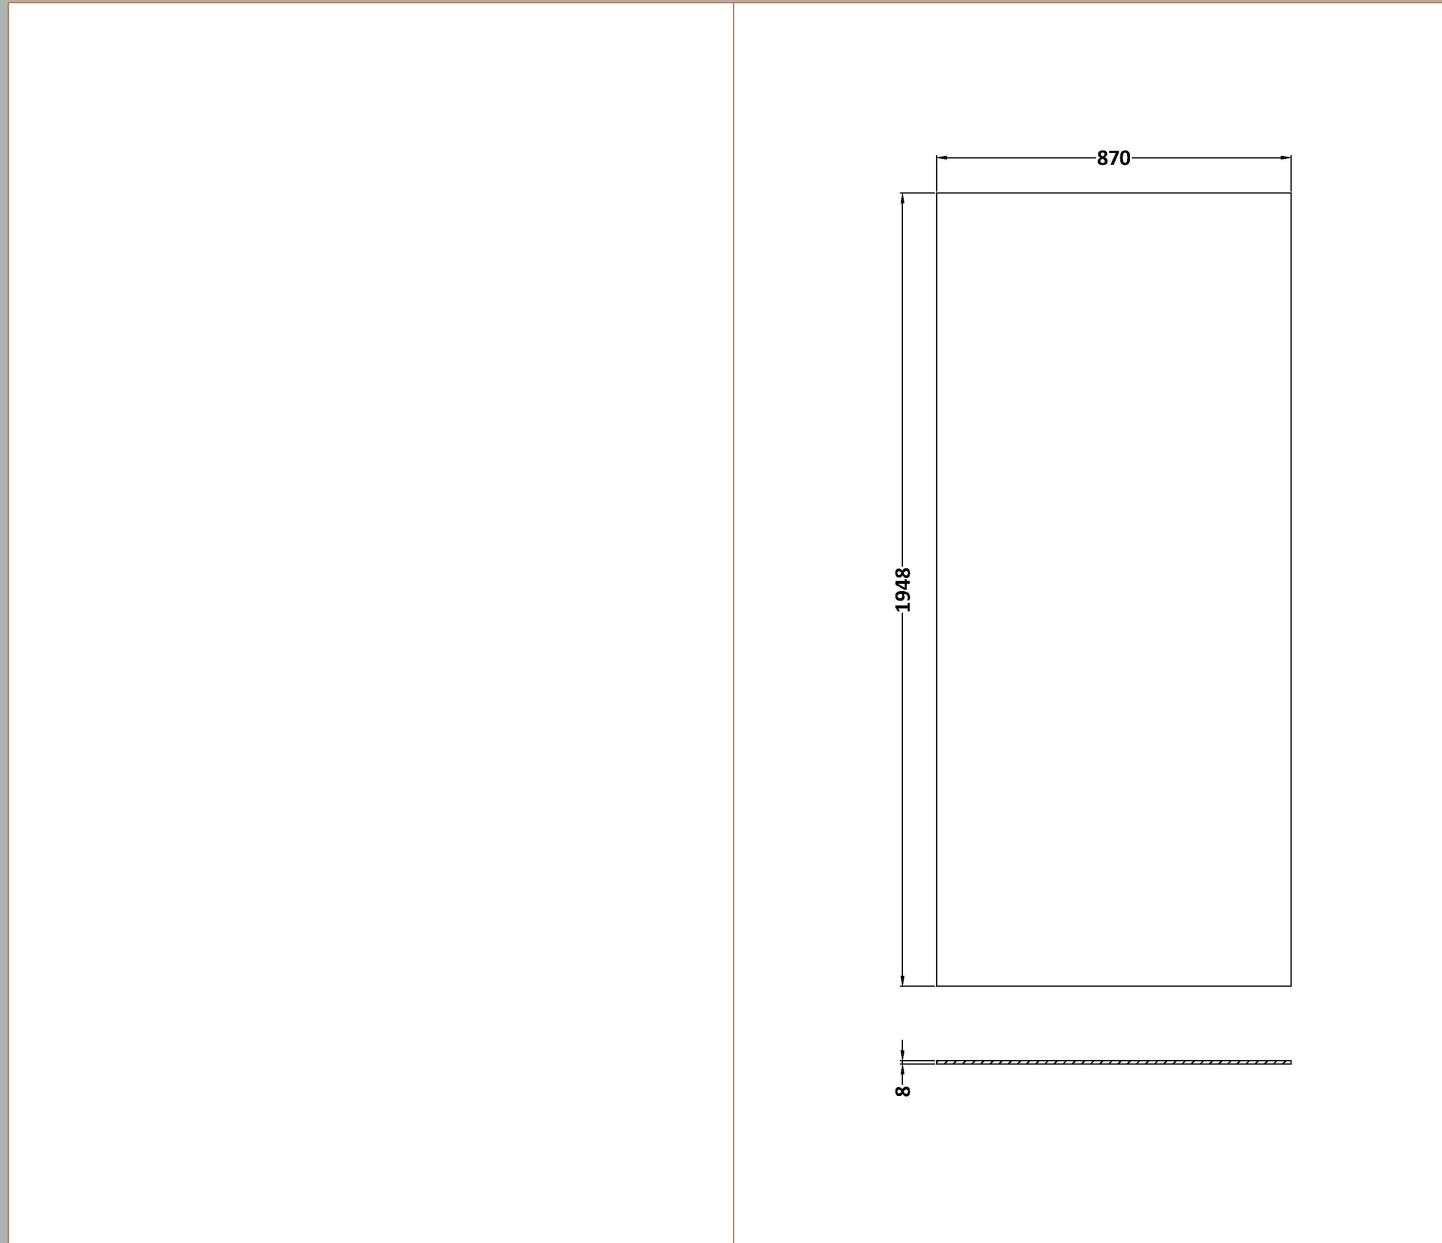

Sales Code: WRSBP90

Description: 900X1950 Screen With Black Support Bar

Packaging Details

Barcode: 5055275819005

Sales Code: WRSB900G

Description: Glass Only 900 X 1950 X 8mm

Product Dimensions

| | |
|-------------------|-------|
| Height (mm): | 1950 |
| Width (mm): | 900 |
| Depth (mm): | 8 |
| Nett Weight (kg): | 38.24 |

Packaging Dimensions

| | |
|--------------------|-------|
| Height (mm): | 65 |
| Width (mm): | 930 |
| Length (mm): | 2010 |
| Gross Weight (kg): | 38.24 |

Packaging Data

| | |
|---------------|-------------------------------|
| Box Colour: | Brown Cardboard Box - Printed |
| Box Qty: | 1 |
| Label Size: | 100 x 50 |
| Label Colour: | Not Applicable |
| Label Qty: | 0 |

Outer Box Dimensions (If Applicable)

| | |
|--------------------|---------------|
| Height (mm): | |
| Width (mm): | |
| Depth (mm): | |
| Length (mm): | |
| Gross Weight (kg): | |
| Barcode: | 5056462620749 |

Sales Code: WRSF004

Description: 1950 Wetroom Wall Channel Black

Product Dimensions

| | |
|-------------------|------|
| Height (mm): | 1950 |
| Width (mm): | 34 |
| Depth (mm): | 13 |
| Nett Weight (kg): | 1.01 |