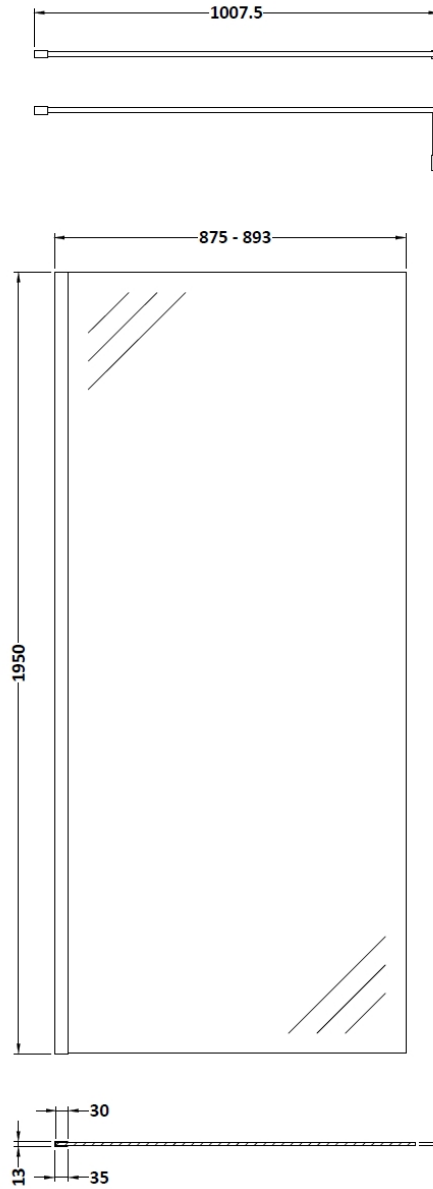

Sales Code: WRSBP90

Description: 900X1950 Screen With Black Support Bar

Packaging Details

Barcode: 5055275819005

Sales Code: WRSB900G

Description: Glass Only 900 X 1950 X 8mm

Product Dimensions

| | |
|-------------------|-------|
| Height (mm): | 1950 |
| Width (mm): | 900 |
| Depth (mm): | 8 |
| Nett Weight (kg): | 38.24 |

Packaging Dimensions

| | |
|--------------------|-------|
| Height (mm): | 65 |
| Width (mm): | 930 |
| Length (mm): | 2010 |
| Gross Weight (kg): | 38.24 |

Packaging Data

| | |
|---------------|-------------------------------|
| Box Colour: | Brown Cardboard Box - Printed |
| Box Qty: | 1 |
| Label Size: | 100 x 50 |
| Label Colour: | Not Applicable |
| Label Qty: | 0 |

Outer Box Dimensions (If Applicable)

| | |
|--------------------|---------------|
| Height (mm): | |
| Width (mm): | |
| Depth (mm): | |
| Length (mm): | |
| Gross Weight (kg): | |
| Barcode: | 5056462620749 |

Sales Code: WRSF004

Description: 1950 Wetroom Wall Channel Black

Product Dimensions

| | |
|-------------------|------|
| Height (mm): | 1950 |
| Width (mm): | 34 |
| Depth (mm): | 13 |
| Nett Weight (kg): | 1.01 |