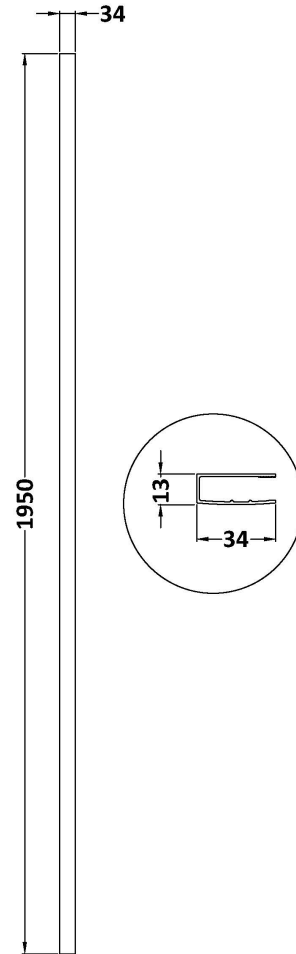

Sales Code: WRSBP90

Description: 900X1950 Screen With Black Support Bar

Packaging Details

Barcode: 5055275819005

Sales Code: WRSB900G

Description: Glass Only 900 X 1950 X 8mm

Product Dimensions

| | |
|-------------------|-------|
| Height (mm): | 1950 |
| Width (mm): | 900 |
| Depth (mm): | 8 |
| Nett Weight (kg): | 38.24 |

Packaging Dimensions

| | |
|--------------------|-------|
| Height (mm): | 65 |
| Width (mm): | 930 |
| Length (mm): | 2010 |
| Gross Weight (kg): | 38.24 |

Packaging Data

| | |
|---------------|-------------------------------|
| Box Colour: | Brown Cardboard Box - Printed |
| Box Qty: | 1 |
| Label Size: | 100 x 50 |
| Label Colour: | Not Applicable |
| Label Qty: | 0 |

Outer Box Dimensions (If Applicable)

| | |
|--------------------|---------------|
| Height (mm): | |
| Width (mm): | |
| Depth (mm): | |
| Length (mm): | |
| Gross Weight (kg): | |
| Barcode: | 5056462620749 |

Sales Code: WRSF004

Description: 1950 Wetroom Wall Channel Black

Product Dimensions

| | |
|-------------------|------|
| Height (mm): | 1950 |
| Width (mm): | 34 |
| Depth (mm): | 13 |
| Nett Weight (kg): | 1.01 |