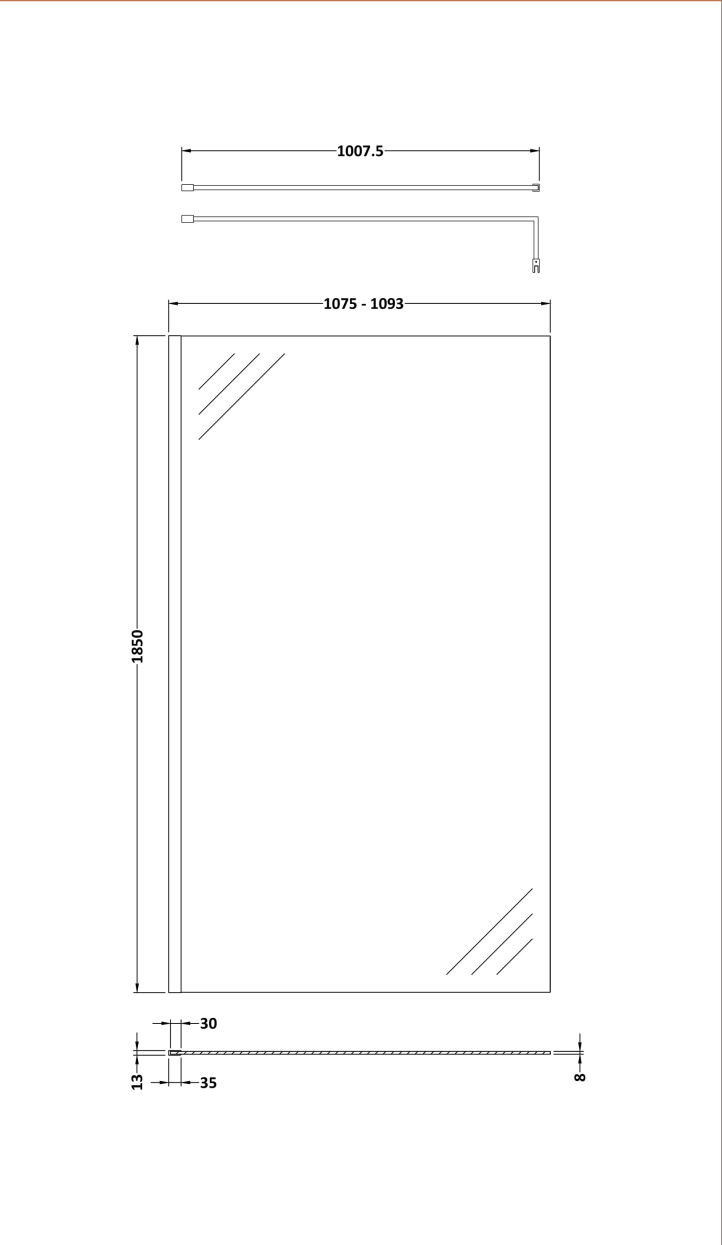

Sales Code: WRSC11

Description: Wetroom Screen 1100 X 1850 X 8mm

Packaging Details

Barcode: 5055275831748

**Sales Code:** WRSC11G

**Description:** Glass Only 1100 X 1850 X 8mm

**Product Dimensions**

Height (mm):	1850
Width (mm):	1100
Depth (mm):	8
Nett Weight (kg):	44.5

**Packaging Dimensions**

Height (mm):	65
Width (mm):	1150
Length (mm):	1920
Gross Weight (kg):	45

**Packaging Data**

Box Colour:	Brown Cardboard Box - Printed
Box Qty:	1
Label Size:	100 x 50
Label Colour:	Not Applicable
Label Qty:	0

**Outer Box Dimensions (If Applicable)**

Height (mm):	
Width (mm):	
Depth (mm):	
Length (mm):	
Gross Weight (kg):	
Barcode:	5056678418475

**Product Details**

Country of Origin:	China
Fitting Instruction:	No
CE & UKCA:	Yes
Profile Material:	
Profile Finish:	Not Applicable
Adjustments (mm):	N/A
Entry Width (mm):	N/A
Swing In Dim (mm):	N/A
Swing Out Dim (mm):	N/A
Radius (mm):	Not Applicable
Glass Thickness (mm):	8
Easy Fit:	No
Easy Clean:	No
Handle Style:	Not Applicable
Handle Material:	Not Applicable
Enclosure Design:	Frameless
Wheel Type:	Not Applicable
Support Bar Included:	Support Bar Not Included
Extras:	None

**Sales Code:** FIX023

**Description:** Wetroom Screen Support Arm Chrome

**Product Dimensions**

Height (mm):	15
Width (mm):	150
Depth (mm):	1000
Nett Weight (kg):	0.67

**Packaging Dimensions**

Height (mm):	35
Width (mm):	160
Length (mm):	1020
Gross Weight (kg):	0.7