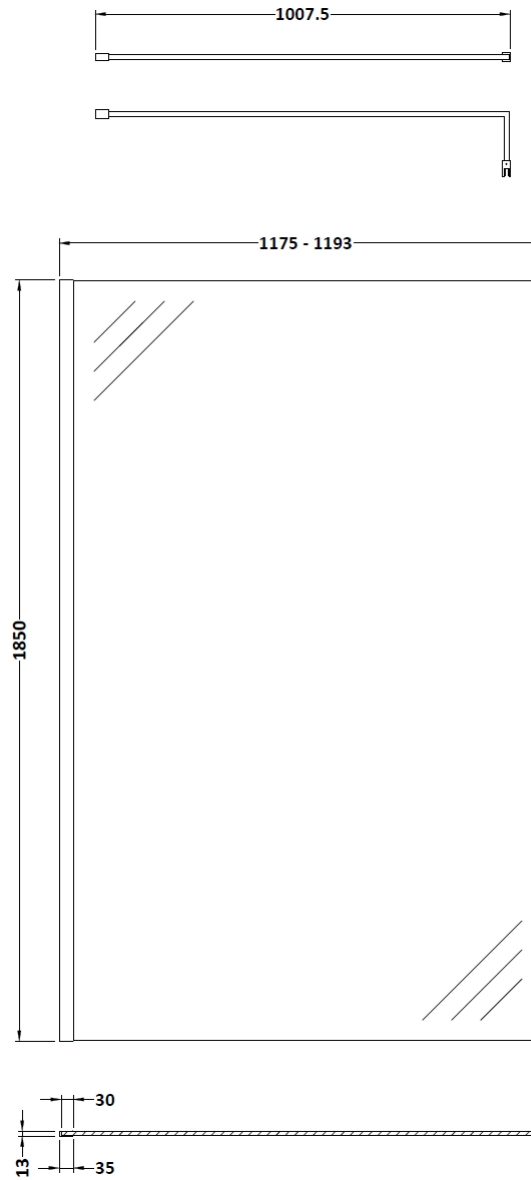

Sales Code: WRSC12

Description: Wetroom Screen 1200 X 1850 X 8mm

Packaging Details

Barcode: 5055275819050

Sales Code: WRSC12G

Description: Glass Only 1200 X 1850 X 8mm

Product Dimensions

Height (mm):	1850
Width (mm):	1200
Depth (mm):	8
Nett Weight (kg):	49

Packaging Dimensions

Height (mm):	65
Width (mm):	1250
Length (mm):	1920
Gross Weight (kg):	49.5

Packaging Data

Box Colour:	Brown Cardboard Box - Printed
Box Qty:	1
Label Size:	100 x 50
Label Colour:	Not Applicable
Label Qty:	0

Outer Box Dimensions (If Applicable)

Height (mm):	
Width (mm):	
Depth (mm):	
Length (mm):	
Gross Weight (kg):	
Barcode:	5056678418482

Product Details

Country of Origin:	China
Fitting Instruction:	No
CE & UKCA:	Yes
Profile Material:	
Profile Finish:	Not Applicable
Adjustments (mm):	N/A
Entry Width (mm):	N/A
Swing In Dim (mm):	N/A
Swing Out Dim (mm):	N/A
Radius (mm):	Not Applicable
Glass Thickness (mm):	8
Easy Fit:	No
Easy Clean:	No
Handle Style:	Not Applicable
Handle Material:	Not Applicable
Enclosure Design:	Frameless
Wheel Type:	Not Applicable
Support Bar Included:	Support Bar Not Included
Extras:	None

Sales Code: WRSF028

Description: 1850 Wetroom Wall Channel Chrome

Product Dimensions

Height (mm):	1850
Width (mm):	
Depth (mm):	
Nett Weight (kg):	0.6

Packaging Dimensions

Height (mm):	400
Width (mm):	50
Length (mm):	1860
Gross Weight (kg):	0.6