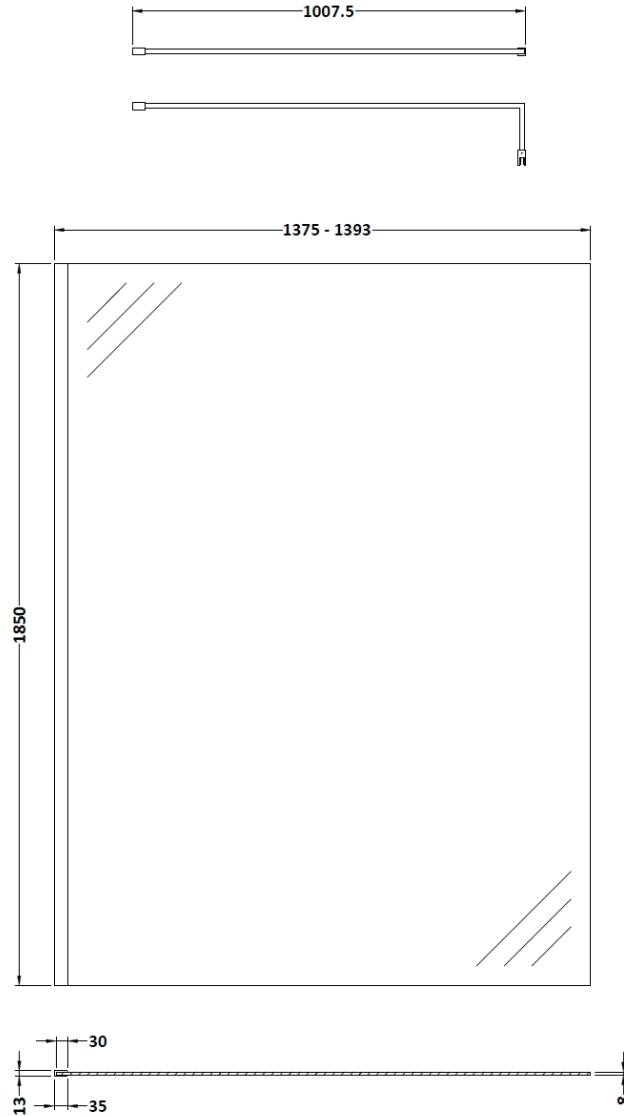

Sales Code: WRSC14

Description: Wetroom Screen 1400 X 1850 X 8mm

Packaging Details

Barcode: 5055275819067

Sales Code: WRSC14G

Description: Glass Only 1400 X 1850 X 8mm

Product Dimensions

Height (mm):	1850
Width (mm):	1400
Depth (mm):	8
Nett Weight (kg):	58

Packaging Dimensions

Height (mm):	65
Width (mm):	1450
Length (mm):	1920
Gross Weight (kg):	58.5

Packaging Data

Box Colour:	Brown Cardboard Box - Printed
Box Qty:	1
Label Size:	100 x 50
Label Colour:	Not Applicable
Label Qty:	0

Outer Box Dimensions (If Applicable)

Height (mm):	
Width (mm):	
Depth (mm):	
Length (mm):	
Gross Weight (kg):	
Barcode:	5056678418499

Product Details

Country of Origin:	China
Fitting Instruction:	No
CE & UKCA:	Yes
Profile Material:	
Profile Finish:	Not Applicable
Adjustments (mm):	N/A
Entry Width (mm):	N/A
Swing In Dim (mm):	N/A
Swing Out Dim (mm):	N/A
Radius (mm):	Not Applicable
Glass Thickness (mm):	8
Easy Fit:	No
Easy Clean:	No
Handle Style:	Not Applicable
Handle Material:	Not Applicable
Enclosure Design:	Frameless
Wheel Type:	Not Applicable
Support Bar Included:	Support Bar Not Included
Extras:	None

Sales Code: FIX023

Description: Wetroom Screen Support Arm Chrome

Product Dimensions

Height (mm):	15
Width (mm):	150
Depth (mm):	1000
Nett Weight (kg):	0.67

Packaging Dimensions

Height (mm):	35
Width (mm):	160
Length (mm):	1020
Gross Weight (kg):	0.7