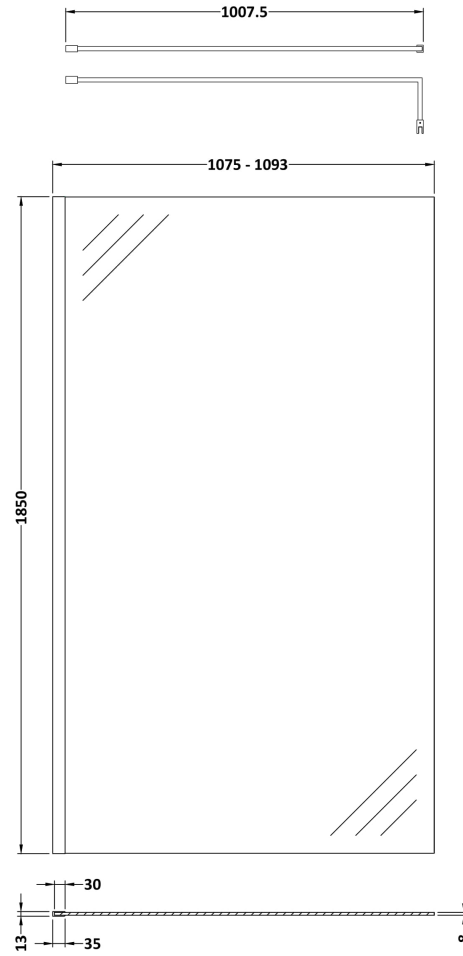

Sales Code: WRSCBB011

Description: Wetroom Screen 1100X1850x8mm Bb

Packaging Details

Barcode: 5056462618067