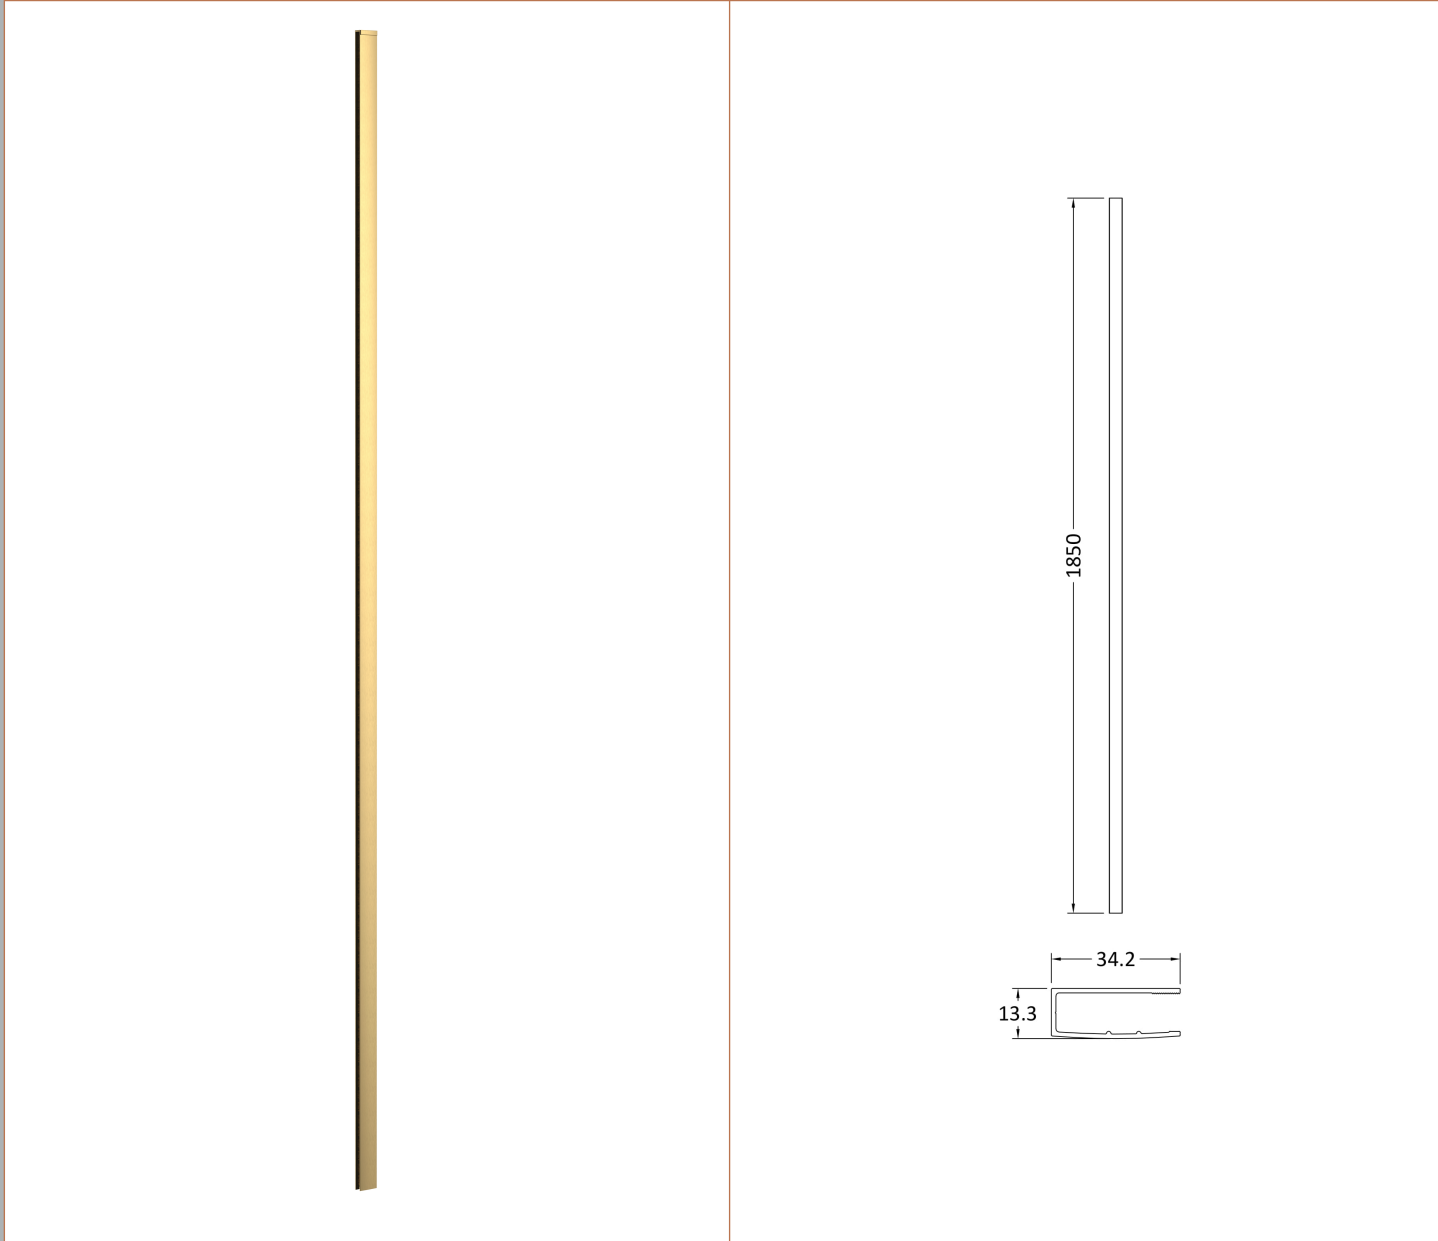

Height (mm):	1850
Width (mm):	1100
Depth (mm):	8
Nett Weight (kg):	44.5

**Packaging Dimensions**

Height (mm):	65
Width (mm):	1150
Length (mm):	1920
Gross Weight (kg):	45

**Packaging Data**

Box Colour:	Brown Cardboard Box - Printed
Box Qty:	1
Label Size:	100 x 50
Label Colour:	Not Applicable
Label Qty:	0

**Outer Box Dimensions (If Applicable)**

Height (mm):	
Width (mm):	
Depth (mm):	
Length (mm):	
Gross Weight (kg):	
Barcode:	5056678418475

**Product Details**

Country of Origin:	China
Fitting Instruction:	No
CE & UKCA:	Yes
Profile Material:	
Profile Finish:	Not Applicable
Adjustments (mm):	N/A
Entry Width (mm):	N/A
Swing In Dim (mm):	N/A
Swing Out Dim (mm):	N/A
Radius (mm):	Not Applicable
Glass Thickness (mm):	8
Easy Fit:	No
Easy Clean:	No
Handle Style:	Not Applicable
Handle Material:	Not Applicable
Enclosure Design:	Frameless
Wheel Type:	Not Applicable
Support Bar Included:	Support Bar Not Included
Extras:	None

Sales Code: WRSF013

Description: 1850 Wetroom Wall Channel Brass

**Product Dimensions**

Height (mm):	1850
Width (mm):	
Depth (mm):	
Nett Weight (kg):	0.6

**Packaging Dimensions**

Height (mm):	400
Width (mm):	50
Length (mm):	1860
Gross Weight (kg):	0.6

### Product Dimensions

Height (mm):	15
Width (mm):	150
Depth (mm):	1000
Nett Weight (kg):	0.67