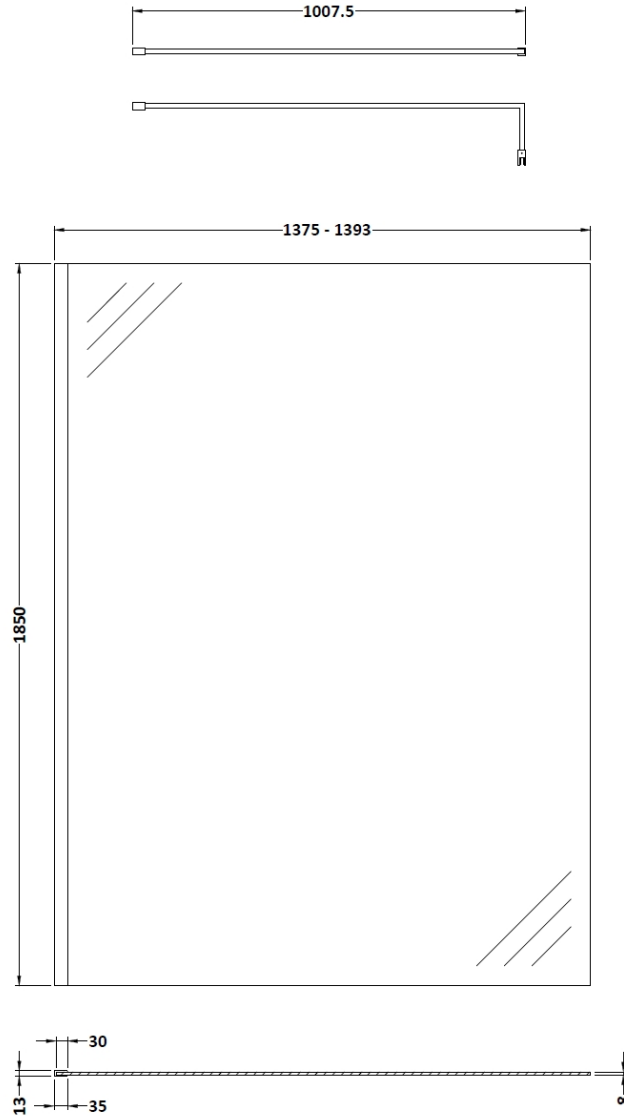

Sales Code: WRSCBB014

Description: Wetroom Screen 1400X1850x8mm Bb

Packaging Details

Barcode: 5056462618081