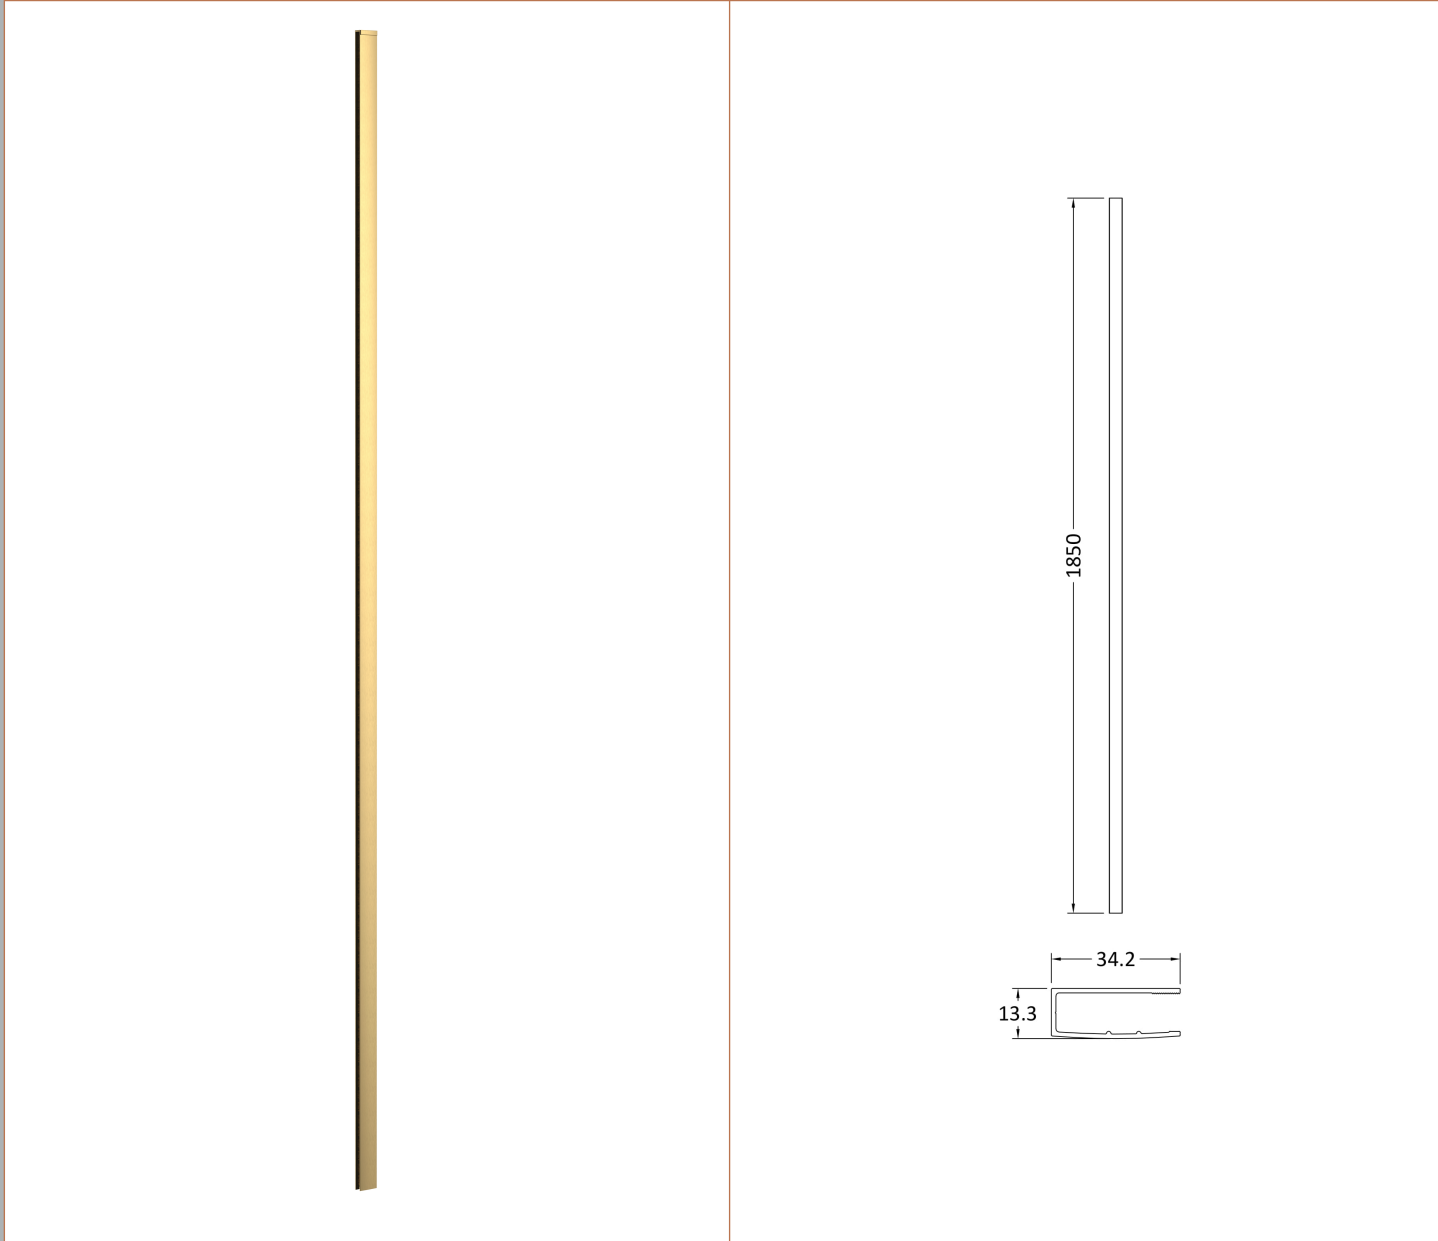

Height (mm):	1850
Width (mm):	1400
Depth (mm):	8
Nett Weight (kg):	58

**Packaging Dimensions**

Height (mm):	65
Width (mm):	1450
Length (mm):	1920
Gross Weight (kg):	58.5

**Packaging Data**

Box Colour:	Brown Cardboard Box - Printed
Box Qty:	1
Label Size:	100 x 50
Label Colour:	Not Applicable
Label Qty:	0

**Outer Box Dimensions (If Applicable)**

Height (mm):	
Width (mm):	
Depth (mm):	
Length (mm):	
Gross Weight (kg):	
Barcode:	5056678418499

**Product Details**

Country of Origin:	China
Fitting Instruction:	No
CE & UKCA:	Yes
Profile Material:	
Profile Finish:	Not Applicable
Adjustments (mm):	N/A
Entry Width (mm):	N/A
Swing In Dim (mm):	N/A
Swing Out Dim (mm):	N/A
Radius (mm):	Not Applicable
Glass Thickness (mm):	8
Easy Fit:	No
Easy Clean:	No
Handle Style:	Not Applicable
Handle Material:	Not Applicable
Enclosure Design:	Frameless
Wheel Type:	Not Applicable
Support Bar Included:	Support Bar Not Included
Extras:	None

Sales Code: WRSF013

Description: 1850 Wetroom Wall Channel Brass

**Product Dimensions**

Height (mm):	1850
Width (mm):	
Depth (mm):	
Nett Weight (kg):	0.6

**Packaging Dimensions**

Height (mm):	400
Width (mm):	50
Length (mm):	1860
Gross Weight (kg):	0.6

### Product Dimensions

Height (mm):	15
Width (mm):	150
Depth (mm):	1000
Nett Weight (kg):	0.67