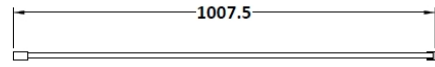

Sales Code: WRSCBB076

Description: Wetroom Screen 760X1850x8mm Bb

Packaging Details

Barcode: 5056462618029

Sales Code: WRSC076G

Description: Glass Only 760 X 1850 X 8mm

Product Dimensions

Height (mm):	1850
Width (mm):	760
Depth (mm):	8
Nett Weight (kg):	31

Packaging Dimensions

Height (mm):	65
Width (mm):	810
Length (mm):	1920
Gross Weight (kg):	31.5

Packaging Data

Box Colour:	Brown Cardboard Box - Printed
Box Qty:	1
Label Size:	100 x 50
Label Colour:	Not Applicable
Label Qty:	0

Outer Box Dimensions (If Applicable)

Height (mm):	
Width (mm):	
Depth (mm):	
Length (mm):	
Gross Weight (kg):	
Barcode:	5056678418437

Product Details

Country of Origin:	China
Fitting Instruction:	No
CE & UKCA:	Yes
Profile Material:	
Profile Finish:	Not Applicable
Adjustments (mm):	N/A
Entry Width (mm):	N/A
Swing In Dim (mm):	N/A
Swing Out Dim (mm):	N/A
Radius (mm):	Not Applicable
Glass Thickness (mm):	8
Easy Fit:	No
Easy Clean:	No
Handle Style:	Not Applicable
Handle Material:	Not Applicable
Enclosure Design:	Frameless
Wheel Type:	Not Applicable
Support Bar Included:	Support Bar Not Included
Extras:	None

Sales Code: WRSF013

Description: 1850 Wetroom Wall Channel Brass

Product Dimensions

Height (mm):	1850
Width (mm):	
Depth (mm):	
Nett Weight (kg):	0.6

Packaging Dimensions

Height (mm):	400
Width (mm):	50
Length (mm):	1860
Gross Weight (kg):	0.6