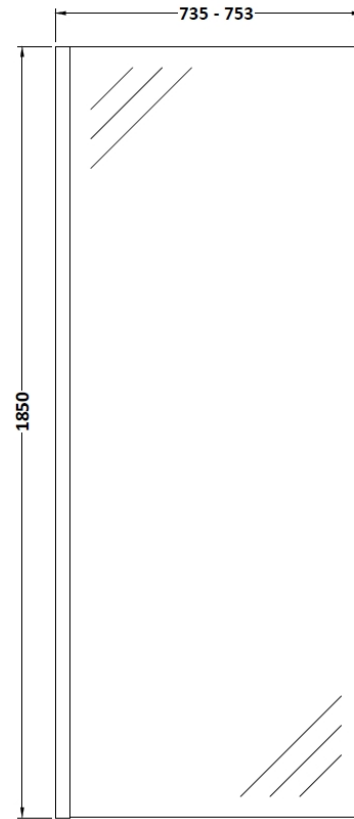

Sales Code: WRSCBB076

Description: Wetroom Screen 760X1850x8mm Bb

Packaging Details

Barcode: 5056462618029

Sales Code: WRSC076G

Description: Glass Only 760 X 1850 X 8mm

Product Dimensions

Height (mm):	1850
Width (mm):	760
Depth (mm):	8
Nett Weight (kg):	31

Packaging Dimensions

Height (mm):	65
Width (mm):	810
Length (mm):	1920
Gross Weight (kg):	31.5

Packaging Data

Box Colour:	Brown Cardboard Box - Printed
Box Qty:	1
Label Size:	100 x 50
Label Colour:	Not Applicable
Label Qty:	0

Outer Box Dimensions (If Applicable)

Height (mm):	
Width (mm):	
Depth (mm):	
Length (mm):	
Gross Weight (kg):	
Barcode:	5056678418437

Product Details

Country of Origin:	China
Fitting Instruction:	No
CE & UKCA:	Yes
Profile Material:	
Profile Finish:	Not Applicable
Adjustments (mm):	N/A
Entry Width (mm):	N/A
Swing In Dim (mm):	N/A
Swing Out Dim (mm):	N/A
Radius (mm):	Not Applicable
Glass Thickness (mm):	8
Easy Fit:	No
Easy Clean:	No
Handle Style:	Not Applicable
Handle Material:	Not Applicable
Enclosure Design:	Frameless
Wheel Type:	Not Applicable
Support Bar Included:	Support Bar Not Included
Extras:	None

Sales Code: WRSF013

Description: 1850 Wetroom Wall Channel Brass

Product Dimensions

Height (mm):	1850
Width (mm):	
Depth (mm):	
Nett Weight (kg):	0.6

Packaging Dimensions

Height (mm):	400
Width (mm):	50
Length (mm):	1860
Gross Weight (kg):	0.6