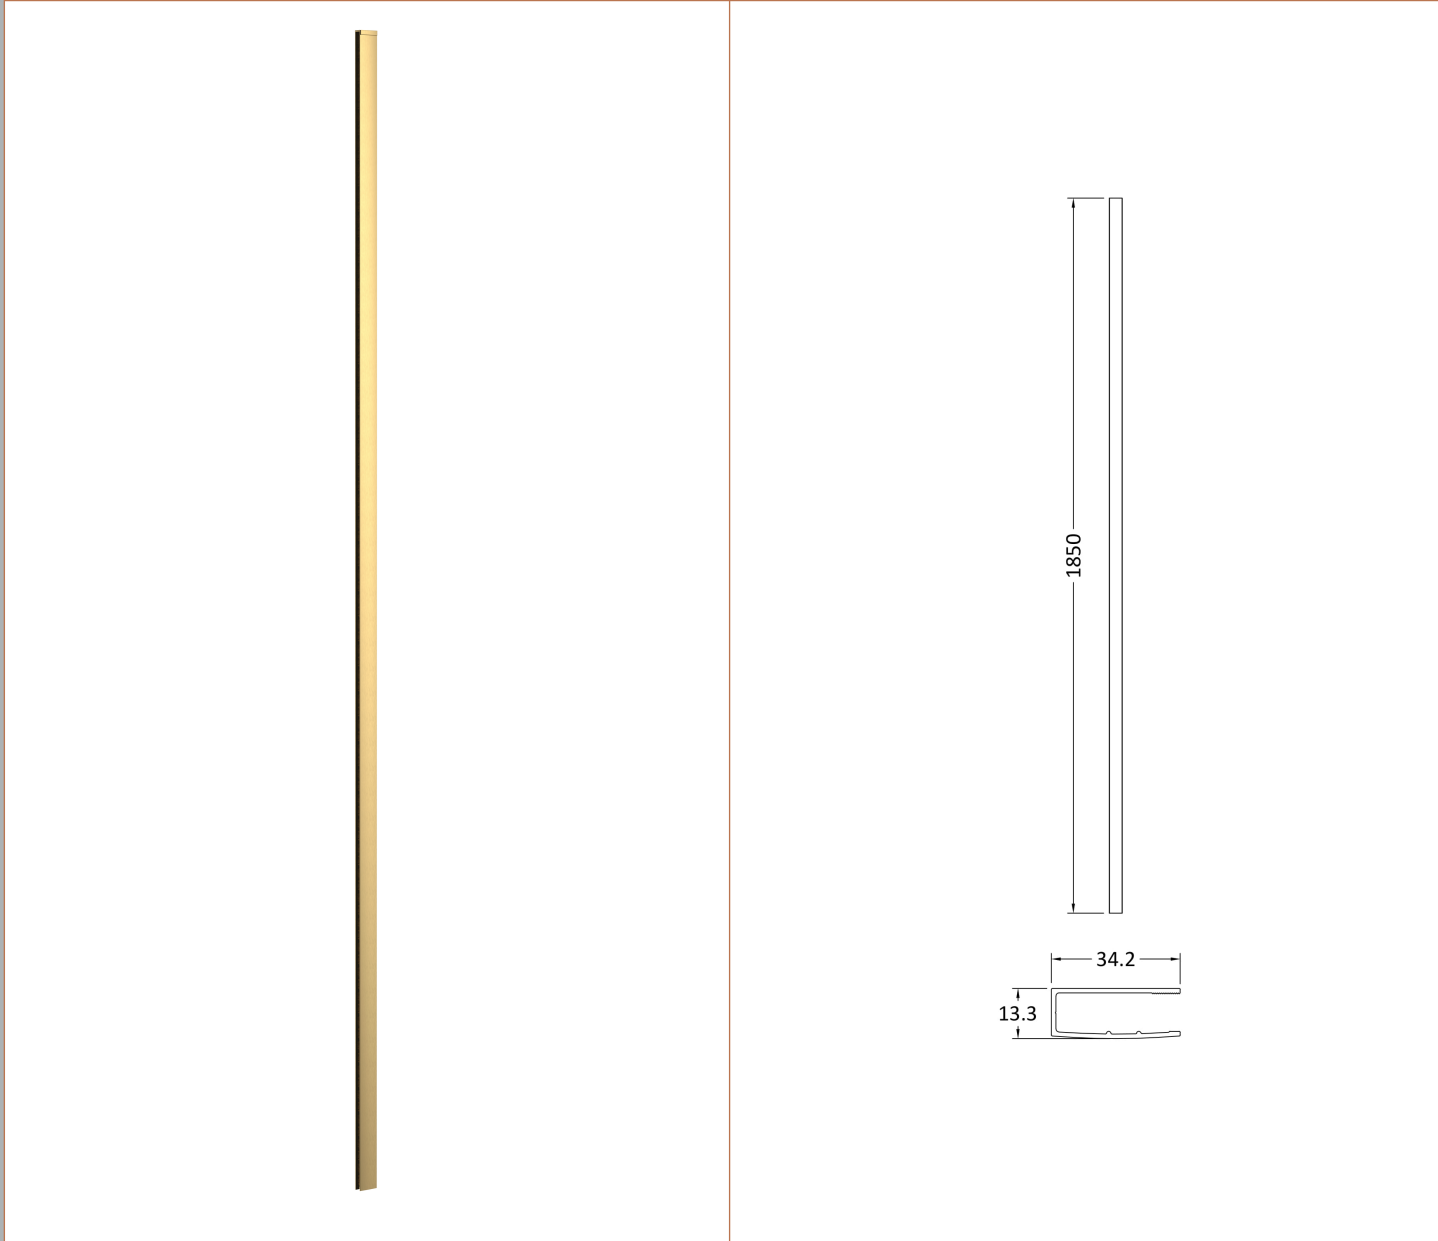

Sales Code: WRSCBB076

Description: Wetroom Screen 760X1850x8mm Bb

Packaging Details

Barcode: 5056462618029

Sales Code: WRSC076G

Description: Glass Only 760 X 1850 X 8mm

Product Dimensions

Height (mm):	1850
Width (mm):	760
Depth (mm):	8
Nett Weight (kg):	31

Packaging Dimensions

Height (mm):	65
Width (mm):	810
Length (mm):	1920
Gross Weight (kg):	31.5

Packaging Data

Box Colour:	Brown Cardboard Box - Printed
Box Qty:	1
Label Size:	100 x 50
Label Colour:	Not Applicable
Label Qty:	0

Outer Box Dimensions (If Applicable)

Height (mm):	
Width (mm):	
Depth (mm):	
Length (mm):	
Gross Weight (kg):	
Barcode:	5056678418437

Product Details

Country of Origin:	China
Fitting Instruction:	No
CE & UKCA:	Yes
Profile Material:	
Profile Finish:	Not Applicable
Adjustments (mm):	N/A
Entry Width (mm):	N/A
Swing In Dim (mm):	N/A
Swing Out Dim (mm):	N/A
Radius (mm):	Not Applicable
Glass Thickness (mm):	8
Easy Fit:	No
Easy Clean:	No
Handle Style:	Not Applicable
Handle Material:	Not Applicable
Enclosure Design:	Frameless
Wheel Type:	Not Applicable
Support Bar Included:	Support Bar Not Included
Extras:	None

Sales Code: WRSF013

Description: 1850 Wetroom Wall Channel Brass

Product Dimensions

Height (mm):	1850
Width (mm):	
Depth (mm):	
Nett Weight (kg):	0.6

Packaging Dimensions

Height (mm):	400
Width (mm):	50
Length (mm):	1860
Gross Weight (kg):	0.6