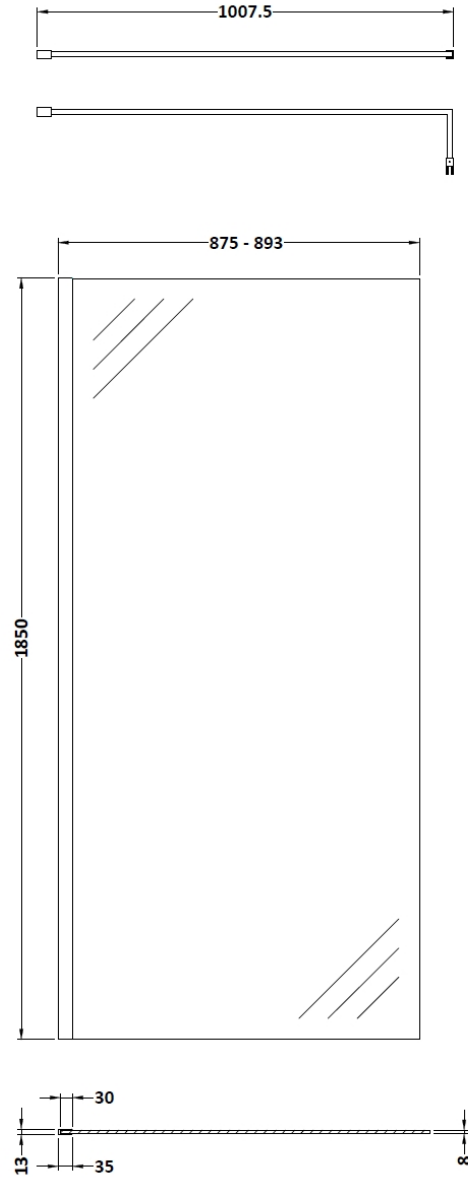

### Packaging Details

Barcode: 5056462618043

**Sales Code:** WRSC090G

**Description:** Glass Only 900 X 1850 X 8mm

**Product Dimensions**

Height (mm):	1850
Width (mm):	900
Depth (mm):	8
Nett Weight (kg):	36.7

**Packaging Dimensions**

Height (mm):	65
Width (mm):	950
Length (mm):	1920
Gross Weight (kg):	37.2

**Packaging Data**

Box Colour:	Brown Cardboard Box - Printed
Box Qty:	1
Label Size:	100 x 50
Label Colour:	Not Applicable
Label Qty:	0

### Product Dimensions

Height (mm):	15
Width (mm):	150
Depth (mm):	1000
Nett Weight (kg):	0.67

### Packaging Dimensions

Height (mm):	35
Width (mm):	160
Length (mm):	1020
Gross Weight (kg):	0.7