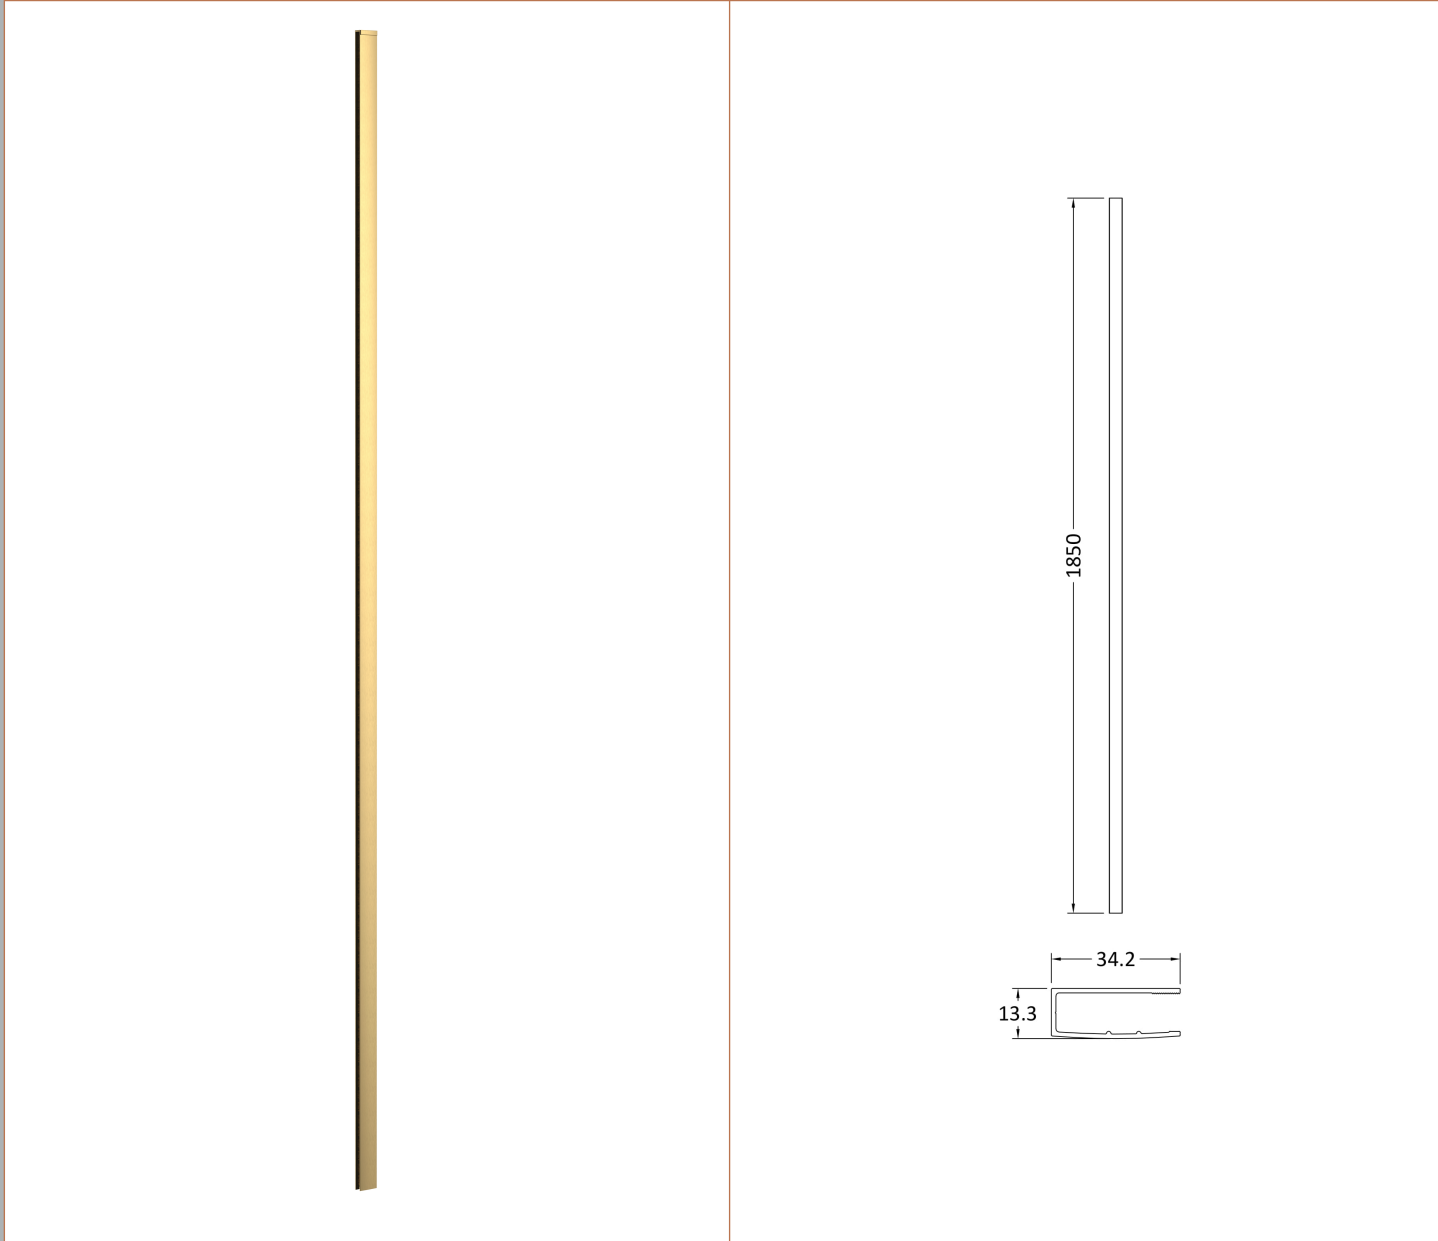

### Packaging Details

Barcode: 5056462618043

**Sales Code:** WRSC090G

**Description:** Glass Only 900 X 1850 X 8mm

**Product Dimensions**

Height (mm):	1850
Width (mm):	900
Depth (mm):	8
Nett Weight (kg):	36.7

**Packaging Dimensions**

Height (mm):	65
Width (mm):	950
Length (mm):	1920
Gross Weight (kg):	37.2

**Packaging Data**

Box Colour:	Brown Cardboard Box - Printed
Box Qty:	1
Label Size:	100 x 50
Label Colour:	Not Applicable
Label Qty:	0

**Outer Box Dimensions (If Applicable)**

Height (mm):	
Width (mm):	
Depth (mm):	
Length (mm):	
Gross Weight (kg):	
Barcode:	5056678418451

**Product Details**

Country of Origin:	China
Fitting Instruction:	No
CE & UKCA:	Yes
Profile Material:	
Profile Finish:	Not Applicable
Adjustments (mm):	N/A
Entry Width (mm):	N/A
Swing In Dim (mm):	N/A
Swing Out Dim (mm):	N/A
Radius (mm):	Not Applicable
Glass Thickness (mm):	8
Easy Fit:	No
Easy Clean:	No
Handle Style:	Not Applicable
Handle Material:	Not Applicable
Enclosure Design:	Frameless
Wheel Type:	Not Applicable
Support Bar Included:	Support Bar Not Included
Extras:	None

Sales Code: WRSF013

Description: 1850 Wetroom Wall Channel Brass

**Product Dimensions**

Height (mm):	1850
Width (mm):	
Depth (mm):	
Nett Weight (kg):	0.6

**Packaging Dimensions**

Height (mm):	400
Width (mm):	50
Length (mm):	1860
Gross Weight (kg):	0.6