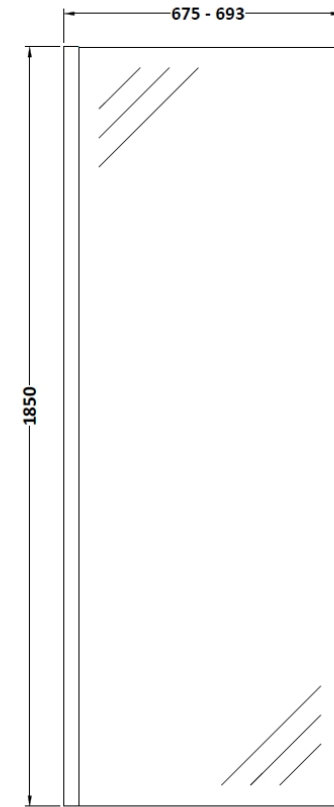

Sales Code: WRSCBP070

Description: Wetroom Screen 700X1850x8mm Black

Packaging Details

Barcode: 5056211897453

Sales Code: WRSC070G

Description: Glass Only 700 X 1850 X 8mm

Product Dimensions

Height (mm):	1850
Width (mm):	700
Depth (mm):	8
Nett Weight (kg):	28

Packaging Dimensions

Height (mm):	65
Width (mm):	750
Length (mm):	1920
Gross Weight (kg):	28.5

Packaging Data

Box Colour:	Brown Cardboard Box - Printed
Box Qty:	1
Label Size:	100 x 50
Label Colour:	Not Applicable
Label Qty:	0

Sales Code: WRSF009

Description: 1850 Wetroom Wall Channel Black

Product Dimensions	
Height (mm):	1850
Width (mm):	
Depth (mm):	
Nett Weight (kg):	0.6
Packaging Dimensions	
Height (mm):	400
Width (mm):	50
Length (mm):	1860
Gross Weight (kg):	0.6
Packaging Data	
Box Colour:	Brown Cardboard Box - Printed
Box Qty:	1
Label Size:	100 x 50
Label Colour:	White Label
Label Qty:	1
Outer Box Dimensions (If Applicable)	
Height (mm):	
Width (mm):	
Depth (mm):	
Length (mm):	
Gross Weight (kg):	
Barcode:	5056211897224
Product Details	
Country of Origin:	China
Fitting Instruction:	No
CE & UKCA:	N/A
Profile Material:	Aluminium
Profile Finish:	Matt Black
Adjustments (mm):	18mm
Entry Width (mm):	N/A
Swing In Dim (mm):	N/A
Swing Out Dim (mm):	N/A
Radius (mm):	Not Applicable
Glass Thickness (mm):	
Easy Fit:	Not Applicable
Easy Clean:	Not Applicable
Handle Style:	Not Applicable
Handle Material:	Not Applicable
Enclosure Design:	Not Applicable
Wheel Type:	Not Applicable
Support Bar Included:	Support Bar Not Included
Extras:	None