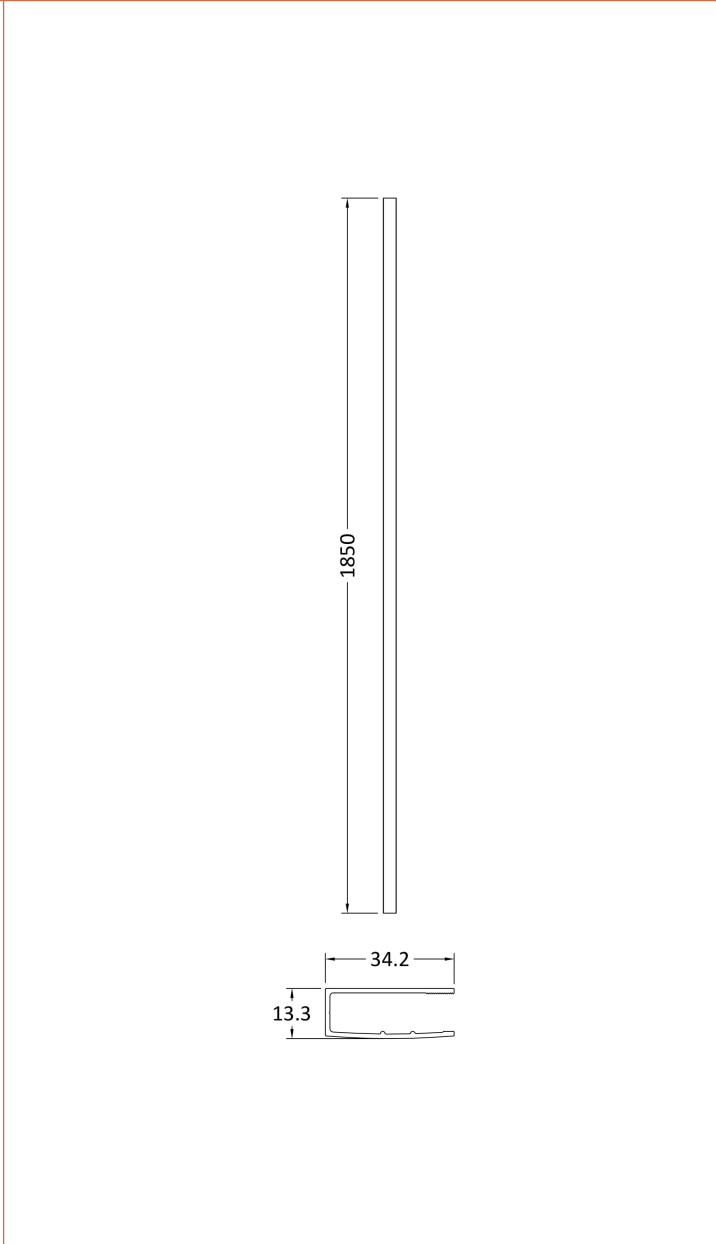

Sales Code: WRSCBP070

Description: Wetroom Screen 700X1850x8mm Black

Packaging Details

Barcode: 5056211897453

Sales Code: WRSC070G

Description: Glass Only 700 X 1850 X 8mm

Product Dimensions

Height (mm):	1850
Width (mm):	700
Depth (mm):	8
Nett Weight (kg):	28

Outer Box Dimensions (If Applicable)

Height (mm):	
Width (mm):	
Depth (mm):	
Length (mm):	
Gross Weight (kg):	
Barcode:	5056678418420

Product Details

Country of Origin:	China
Fitting Instruction:	No
CE & UKCA:	Yes
Profile Material:	
Profile Finish:	Not Applicable
Adjustments (mm):	N/A
Entry Width (mm):	N/A
Swing In Dim (mm):	N/A
Swing Out Dim (mm):	N/A
Radius (mm):	Not Applicable
Glass Thickness (mm):	8
Easy Fit:	No
Easy Clean:	No
Handle Style:	Not Applicable
Handle Material:	Not Applicable
Enclosure Design:	Frameless
Wheel Type:	Not Applicable
Support Bar Included:	Support Bar Not Included
Extras:	None

Sales Code: WRSF009

Description: 1850 Wetroom Wall Channel Black

Product Dimensions	
Height (mm):	1850
Width (mm):	
Depth (mm):	
Nett Weight (kg):	0.6
Packaging Dimensions	
Height (mm):	400
Width (mm):	50
Length (mm):	1860
Gross Weight (kg):	0.6
Packaging Data	
Box Colour:	Brown Cardboard Box - Printed
Box Qty:	1
Label Size:	100 x 50
Label Colour:	White Label
Label Qty:	1
Outer Box Dimensions (If Applicable)	
Height (mm):	
Width (mm):	
Depth (mm):	
Length (mm):	
Gross Weight (kg):	
Barcode:	5056211897224
Product Details	
Country of Origin:	China
Fitting Instruction:	No
CE & UKCA:	N/A
Profile Material:	Aluminium
Profile Finish:	Matt Black
Adjustments (mm):	18mm
Entry Width (mm):	N/A
Swing In Dim (mm):	N/A
Swing Out Dim (mm):	N/A
Radius (mm):	Not Applicable
Glass Thickness (mm):	
Easy Fit:	Not Applicable
Easy Clean:	Not Applicable
Handle Style:	Not Applicable
Handle Material:	Not Applicable
Enclosure Design:	Not Applicable
Wheel Type:	Not Applicable
Support Bar Included:	Support Bar Not Included
Extras:	None