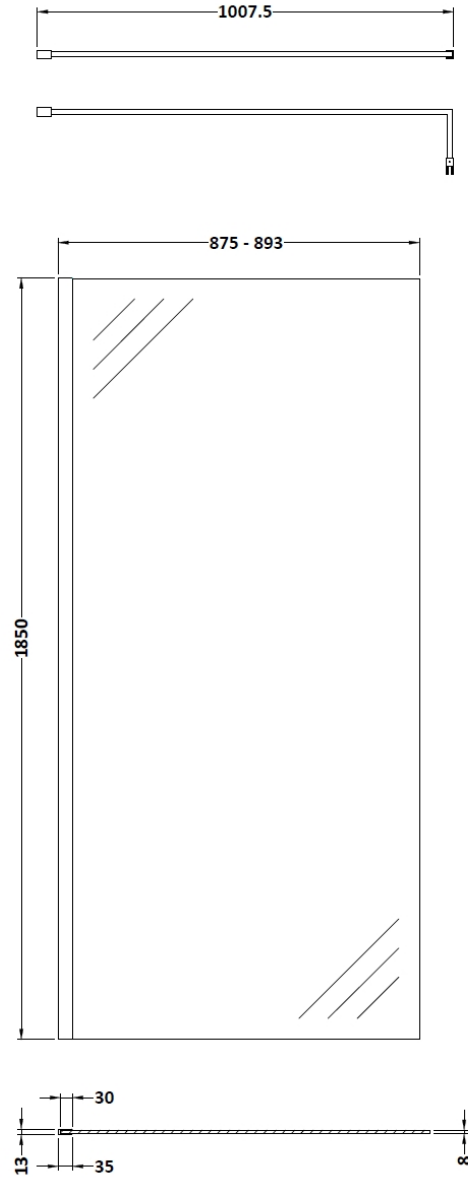

Sales Code: WRSCBP090

Description: Wetroom Screen 900X1850x8mm Black

Packaging Details

Barcode: 5056211897484

Sales Code: WRSC090G

Description: Glass Only 900 X 1850 X 8mm

Product Dimensions

Height (mm):	1850
Width (mm):	900
Depth (mm):	8
Nett Weight (kg):	36.7

Packaging Dimensions

Height (mm):	65
Width (mm):	950
Length (mm):	1920
Gross Weight (kg):	37.2

Packaging Data

Box Colour:	Brown Cardboard Box - Printed
Box Qty:	1
Label Size:	100 x 50
Label Colour:	Not Applicable
Label Qty:	0

Outer Box Dimensions (If Applicable)

Height (mm):	
Width (mm):	
Depth (mm):	
Length (mm):	
Gross Weight (kg):	
Barcode:	5056678418451

Product Details

Country of Origin:	China
Fitting Instruction:	No
CE & UKCA:	Yes
Profile Material:	
Profile Finish:	Not Applicable
Adjustments (mm):	N/A
Entry Width (mm):	N/A
Swing In Dim (mm):	N/A
Swing Out Dim (mm):	N/A
Radius (mm):	Not Applicable
Glass Thickness (mm):	8
Easy Fit:	No
Easy Clean:	No
Handle Style:	Not Applicable
Handle Material:	Not Applicable
Enclosure Design:	Frameless
Wheel Type:	Not Applicable
Support Bar Included:	Support Bar Not Included
Extras:	None

Sales Code: WRSF009

Description: 1850 Wetroom Wall Channel Black

Product Dimensions

Height (mm):	1850
Width (mm):	
Depth (mm):	
Nett Weight (kg):	0.6

Packaging Dimensions

Height (mm):	400
Width (mm):	50
Length (mm):	1860
Gross Weight (kg):	0.6