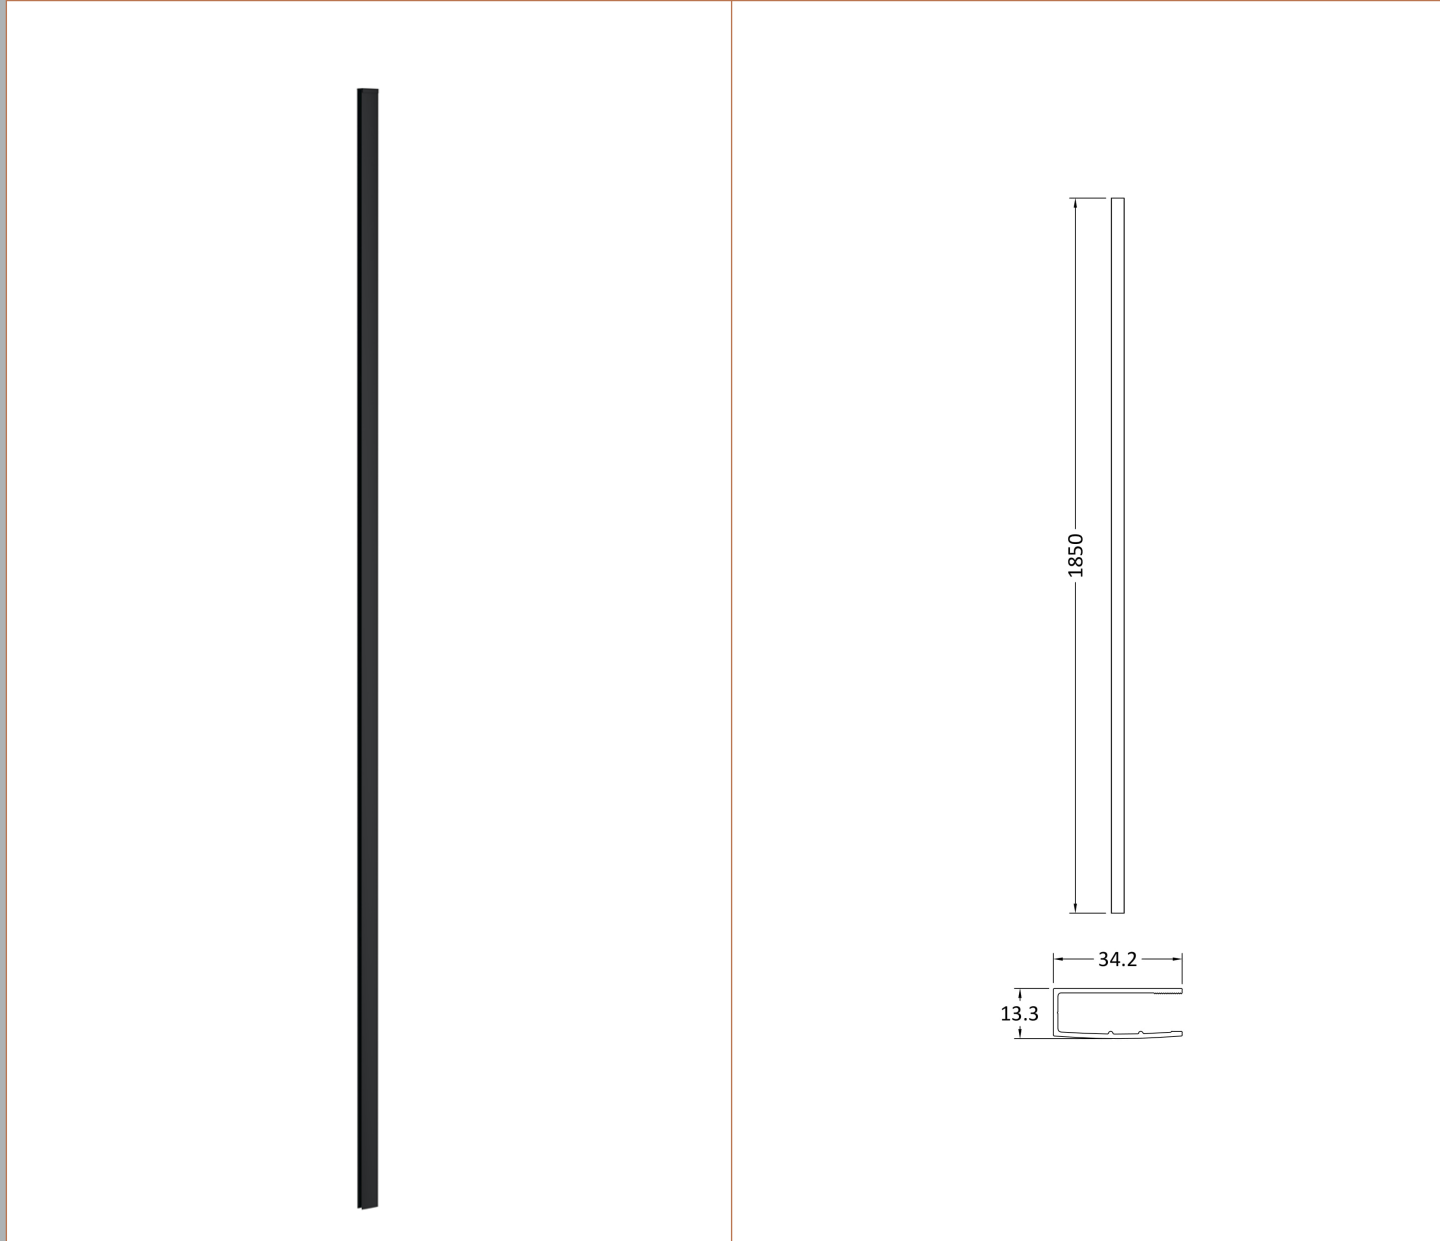

Sales Code: WRSCBP090

Description: Wetroom Screen 900X1850x8mm Black

Packaging Details

Barcode: 5056211897484

Sales Code: WRSC090G

Description: Glass Only 900 X 1850 X 8mm

Product Dimensions

Height (mm):	1850
Width (mm):	900
Depth (mm):	8
Nett Weight (kg):	36.7

Packaging Dimensions

Height (mm):	65
Width (mm):	950
Length (mm):	1920
Gross Weight (kg):	37.2

Packaging Data

Box Colour:	Brown Cardboard Box - Printed
Box Qty:	1
Label Size:	100 x 50
Label Colour:	Not Applicable
Label Qty:	0

Outer Box Dimensions (If Applicable)

Height (mm):	
Width (mm):	
Depth (mm):	
Length (mm):	
Gross Weight (kg):	
Barcode:	5056678418451

Product Details

Country of Origin:	China
Fitting Instruction:	No
CE & UKCA:	Yes
Profile Material:	
Profile Finish:	Not Applicable
Adjustments (mm):	N/A
Entry Width (mm):	N/A
Swing In Dim (mm):	N/A
Swing Out Dim (mm):	N/A
Radius (mm):	Not Applicable
Glass Thickness (mm):	8
Easy Fit:	No
Easy Clean:	No
Handle Style:	Not Applicable
Handle Material:	Not Applicable
Enclosure Design:	Frameless
Wheel Type:	Not Applicable
Support Bar Included:	Support Bar Not Included
Extras:	None

Sales Code: WRSF009

Description: 1850 Wetroom Wall Channel Black

Product Dimensions

Height (mm):	1850
Width (mm):	
Depth (mm):	
Nett Weight (kg):	0.6

Packaging Dimensions

Height (mm):	400
Width (mm):	50
Length (mm):	1860
Gross Weight (kg):	0.6