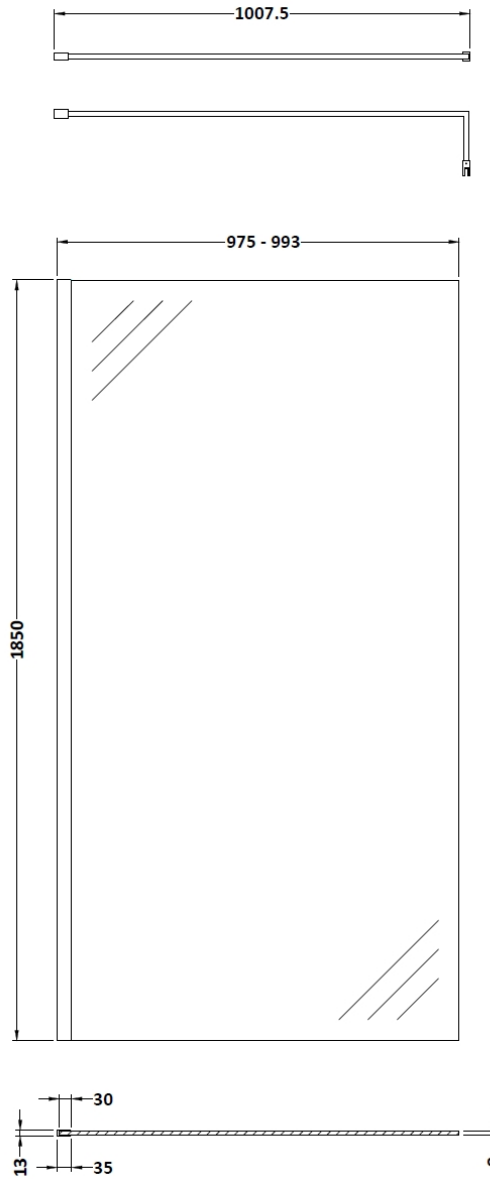

Sales Code: WRSCBP10

Description: Wetroom Screen 1000X1850x8mm Black

Packaging Details

Barcode: 5056211897491

Sales Code: WRSC10G

Description: Glass Only 1000 X 1850 X 8mm

Product Dimensions

Height (mm):	1850
Width (mm):	1000
Depth (mm):	8
Nett Weight (kg):	41

Packaging Dimensions

Height (mm):	65
Width (mm):	1045
Length (mm):	1920
Gross Weight (kg):	41.5

Packaging Data

Box Colour:	Brown Cardboard Box - Printed
Box Qty:	1
Label Size:	100 x 50
Label Colour:	Not Applicable
Label Qty:	0

Sales Code: WRSF009

Description: 1850 Wetroom Wall Channel Black

Product Dimensions	
Height (mm):	1850
Width (mm):	
Depth (mm):	
Nett Weight (kg):	0.6
Packaging Dimensions	
Height (mm):	400
Width (mm):	50
Length (mm):	1860
Gross Weight (kg):	0.6
Packaging Data	
Box Colour:	Brown Cardboard Box - Printed
Box Qty:	1
Label Size:	100 x 50
Label Colour:	White Label
Label Qty:	1
Outer Box Dimensions (If Applicable)	
Height (mm):	
Width (mm):	
Depth (mm):	
Length (mm):	
Gross Weight (kg):	
Barcode:	5056211897224
Product Details	
Country of Origin:	China
Fitting Instruction:	No
CE & UKCA:	N/A
Profile Material:	Aluminium
Profile Finish:	Matt Black
Adjustments (mm):	18mm
Entry Width (mm):	N/A
Swing In Dim (mm):	N/A
Swing Out Dim (mm):	N/A
Radius (mm):	Not Applicable
Glass Thickness (mm):	
Easy Fit:	Not Applicable
Easy Clean:	Not Applicable
Handle Style:	Not Applicable
Handle Material:	Not Applicable
Enclosure Design:	Not Applicable
Wheel Type:	Not Applicable
Support Bar Included:	Support Bar Not Included
Extras:	None