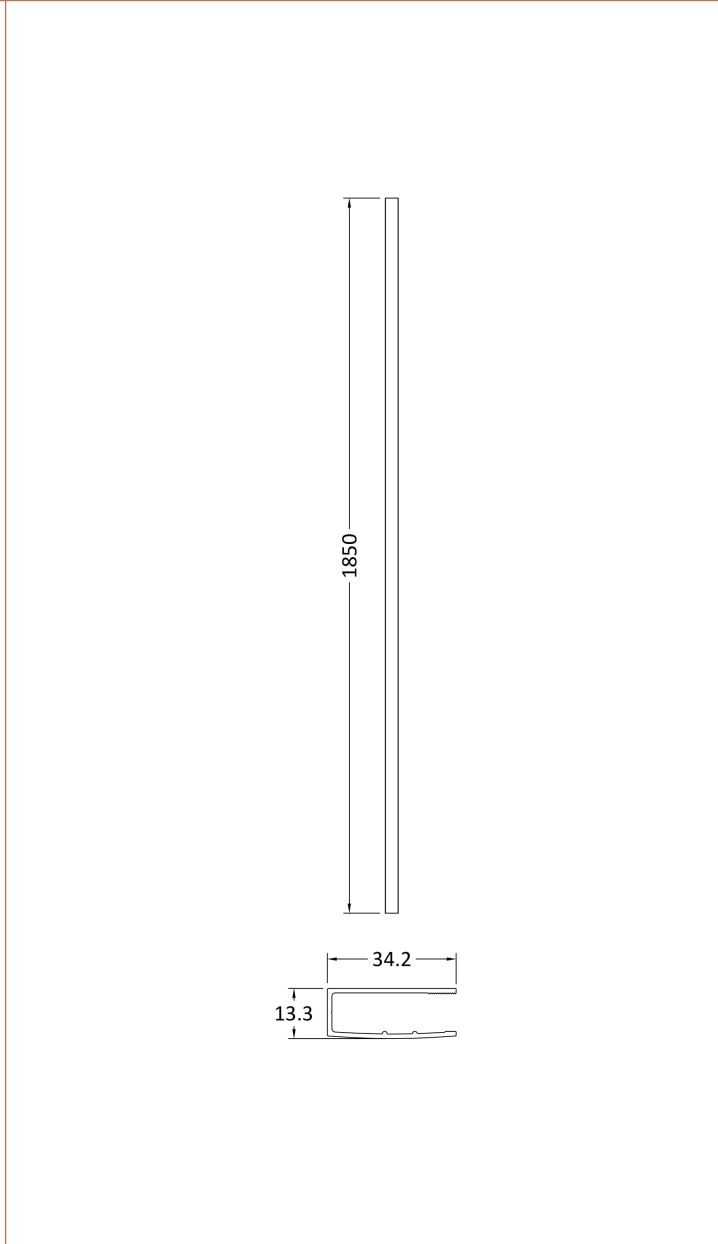

Packaging Dimensions

Height (mm):	65
Width (mm):	1045
Length (mm):	1920
Gross Weight (kg):	41.5

Packaging Data

Box Colour:	Brown Cardboard Box - Printed
Box Qty:	1
Label Size:	100 x 50
Label Colour:	Not Applicable
Label Qty:	0

Outer Box Dimensions (If Applicable)

Height (mm):	
Width (mm):	
Depth (mm):	
Length (mm):	
Gross Weight (kg):	
Barcode:	5056678418468

Product Details

Country of Origin:	China
Fitting Instruction:	No
CE & UKCA:	Yes
Profile Material:	
Profile Finish:	Not Applicable
Adjustments (mm):	N/A
Entry Width (mm):	N/A
Swing In Dim (mm):	N/A
Swing Out Dim (mm):	N/A
Radius (mm):	Not Applicable
Glass Thickness (mm):	8
Easy Fit:	No
Easy Clean:	No
Handle Style:	Not Applicable
Handle Material:	Not Applicable
Enclosure Design:	Frameless
Wheel Type:	Not Applicable
Support Bar Included:	Support Bar Not Included
Extras:	None

Sales Code: WRSF009

Description: 1850 Wetroom Wall Channel Black

Product Dimensions	
Height (mm):	1850
Width (mm):	
Depth (mm):	
Nett Weight (kg):	0.6
Packaging Dimensions	
Height (mm):	400
Width (mm):	50
Length (mm):	1860
Gross Weight (kg):	0.6
Packaging Data	
Box Colour:	Brown Cardboard Box - Printed
Box Qty:	1
Label Size:	100 x 50
Label Colour:	White Label
Label Qty:	1
Outer Box Dimensions (If Applicable)	
Height (mm):	
Width (mm):	
Depth (mm):	
Length (mm):	
Gross Weight (kg):	
Barcode:	5056211897224
Product Details	
Country of Origin:	China
Fitting Instruction:	No
CE & UKCA:	N/A
Profile Material:	Aluminium
Profile Finish:	Matt Black
Adjustments (mm):	18mm
Entry Width (mm):	N/A
Swing In Dim (mm):	N/A
Swing Out Dim (mm):	N/A
Radius (mm):	Not Applicable
Glass Thickness (mm):	
Easy Fit:	Not Applicable
Easy Clean:	Not Applicable
Handle Style:	Not Applicable
Handle Material:	Not Applicable
Enclosure Design:	Not Applicable
Wheel Type:	Not Applicable
Support Bar Included:	Support Bar Not Included
Extras:	None