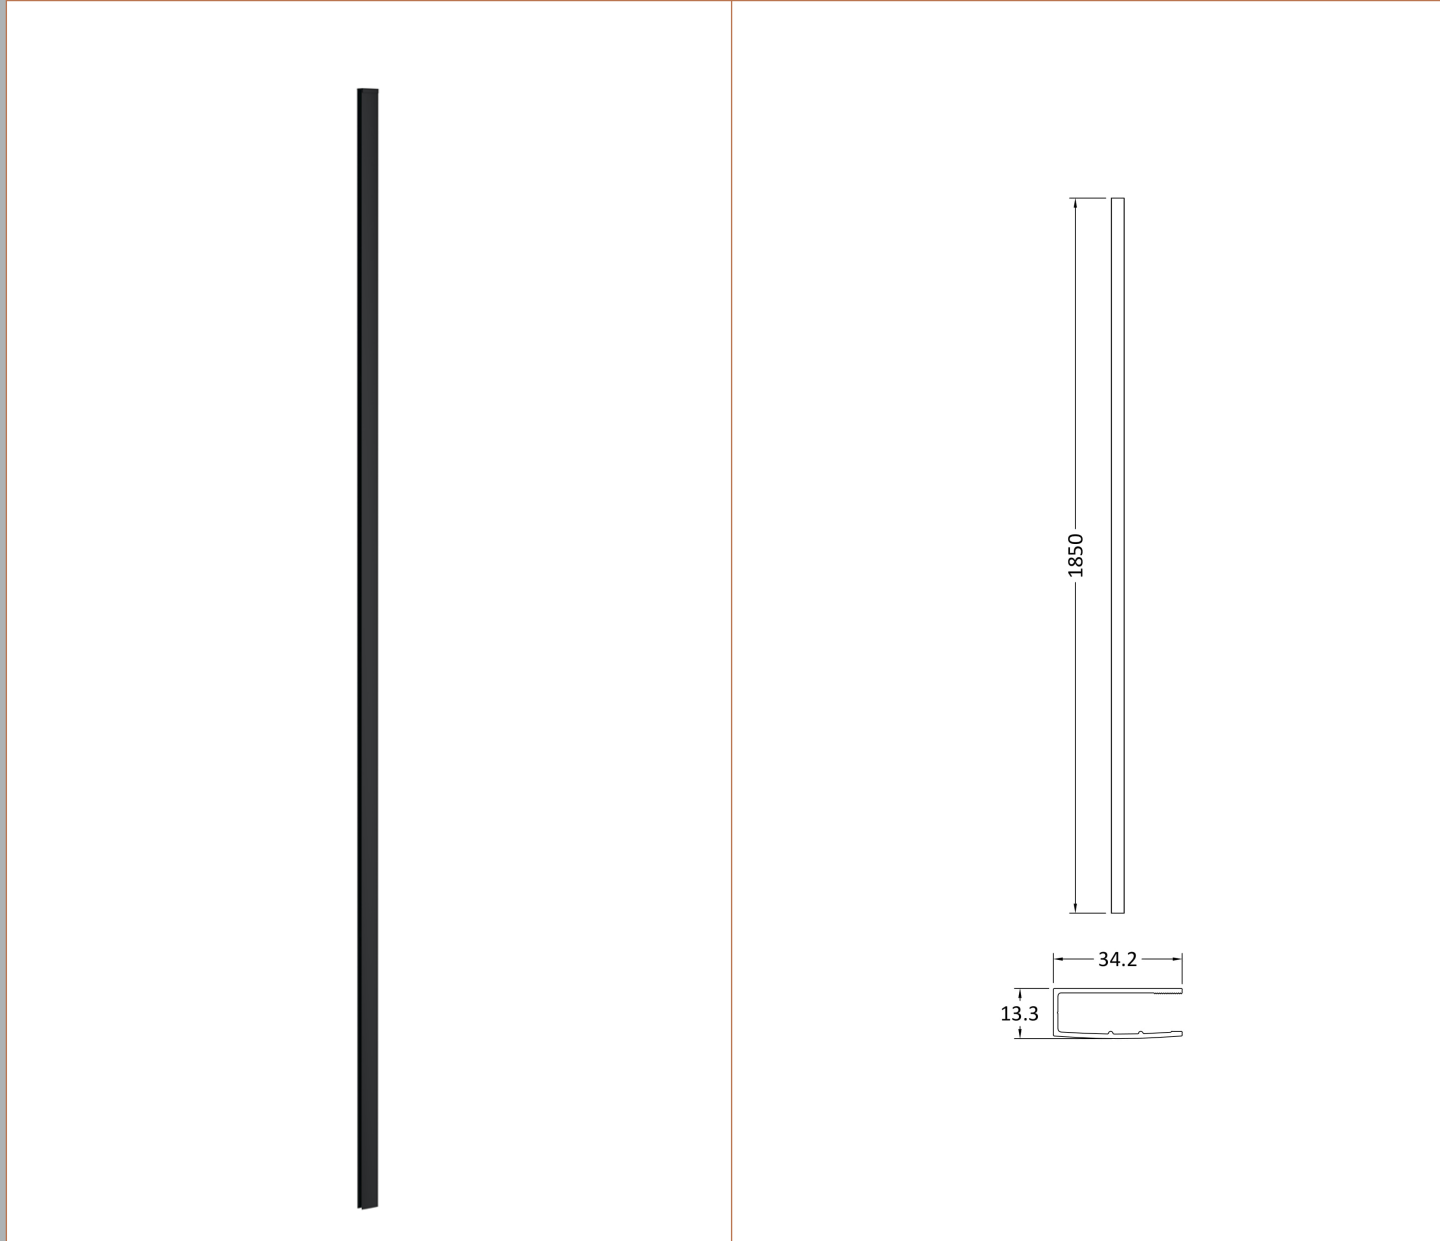

**Packaging Dimensions**

Height (mm):	65
Width (mm):	1150
Length (mm):	1920
Gross Weight (kg):	45

**Packaging Data**

Box Colour:	Brown Cardboard Box - Printed
Box Qty:	1
Label Size:	100 x 50
Label Colour:	Not Applicable
Label Qty:	0

**Outer Box Dimensions (If Applicable)**

Height (mm):	
Width (mm):	
Depth (mm):	
Length (mm):	
Gross Weight (kg):	
Barcode:	5056678418475

**Product Details**

Country of Origin:	China
Fitting Instruction:	No
CE & UKCA:	Yes
Profile Material:	
Profile Finish:	Not Applicable
Adjustments (mm):	N/A
Entry Width (mm):	N/A
Swing In Dim (mm):	N/A
Swing Out Dim (mm):	N/A
Radius (mm):	Not Applicable
Glass Thickness (mm):	8
Easy Fit:	No
Easy Clean:	No
Handle Style:	Not Applicable
Handle Material:	Not Applicable
Enclosure Design:	Frameless
Wheel Type:	Not Applicable
Support Bar Included:	Support Bar Not Included
Extras:	None

Sales Code: WRSF009

Description: 1850 Wetroom Wall Channel Black

**Product Dimensions**

Height (mm):	1850
Width (mm):	
Depth (mm):	
Nett Weight (kg):	0.6

**Packaging Dimensions**

Height (mm):	400
Width (mm):	50
Length (mm):	1860
Gross Weight (kg):	0.6

### Product Dimensions

Height (mm):	15
Width (mm):	150
Depth (mm):	1000
Nett Weight (kg):	0.67