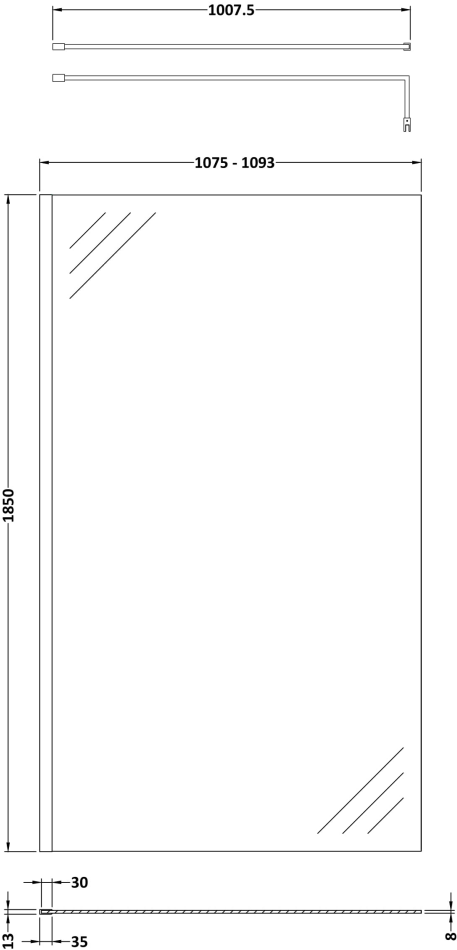

Sales Code: WRSCBP11

Description: Wetroom Screen 1100X1850x8mm Black

Packaging Details

Barcode: 5056211897507

**Sales Code:** WRSC11G

**Description:** Glass Only 1100 X 1850 X 8mm

**Product Dimensions**

Height (mm):	1850
Width (mm):	1100
Depth (mm):	8
Nett Weight (kg):	44.5

**Packaging Dimensions**

Height (mm):	65
Width (mm):	1150
Length (mm):	1920
Gross Weight (kg):	45

**Packaging Data**

Box Colour:	Brown Cardboard Box - Printed
Box Qty:	1
Label Size:	100 x 50
Label Colour:	Not Applicable
Label Qty:	0

### Product Dimensions

Height (mm):	15
Width (mm):	150
Depth (mm):	1000
Nett Weight (kg):	0.67

### Packaging Dimensions

Height (mm):	35
Width (mm):	160
Length (mm):	1020
Gross Weight (kg):	0.7