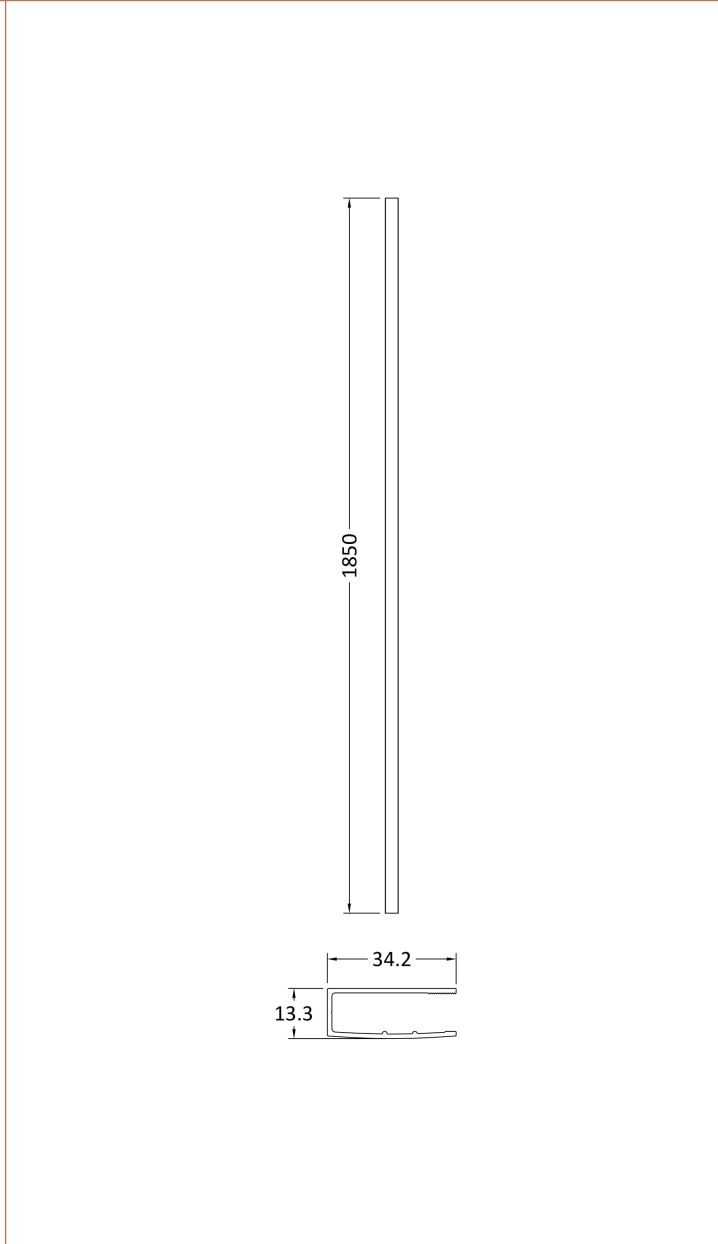

Packaging Dimensions

Height (mm):	65
Width (mm):	1250
Length (mm):	1920
Gross Weight (kg):	49.5

Packaging Data

Box Colour:	Brown Cardboard Box - Printed
Box Qty:	1
Label Size:	100 x 50
Label Colour:	Not Applicable
Label Qty:	0

Outer Box Dimensions (If Applicable)

Height (mm):	
Width (mm):	
Depth (mm):	
Length (mm):	
Gross Weight (kg):	
Barcode:	5056678418482

Product Details

Country of Origin:	China
Fitting Instruction:	No
CE & UKCA:	Yes
Profile Material:	
Profile Finish:	Not Applicable
Adjustments (mm):	N/A
Entry Width (mm):	N/A
Swing In Dim (mm):	N/A
Swing Out Dim (mm):	N/A
Radius (mm):	Not Applicable
Glass Thickness (mm):	8
Easy Fit:	No
Easy Clean:	No
Handle Style:	Not Applicable
Handle Material:	Not Applicable
Enclosure Design:	Frameless
Wheel Type:	Not Applicable
Support Bar Included:	Support Bar Not Included
Extras:	None

Sales Code: WRSF009

Description: 1850 Wetroom Wall Channel Black

Product Dimensions	
Height (mm):	1850
Width (mm):	
Depth (mm):	
Nett Weight (kg):	0.6
Packaging Dimensions	
Height (mm):	400
Width (mm):	50
Length (mm):	1860
Gross Weight (kg):	0.6
Packaging Data	
Box Colour:	Brown Cardboard Box - Printed
Box Qty:	1
Label Size:	100 x 50
Label Colour:	White Label
Label Qty:	1
Outer Box Dimensions (If Applicable)	
Height (mm):	
Width (mm):	
Depth (mm):	
Length (mm):	
Gross Weight (kg):	
Barcode:	5056211897224
Product Details	
Country of Origin:	China
Fitting Instruction:	No
CE & UKCA:	N/A
Profile Material:	Aluminium
Profile Finish:	Matt Black
Adjustments (mm):	18mm
Entry Width (mm):	N/A
Swing In Dim (mm):	N/A
Swing Out Dim (mm):	N/A
Radius (mm):	Not Applicable
Glass Thickness (mm):	
Easy Fit:	Not Applicable
Easy Clean:	Not Applicable
Handle Style:	Not Applicable
Handle Material:	Not Applicable
Enclosure Design:	Not Applicable
Wheel Type:	Not Applicable
Support Bar Included:	Support Bar Not Included
Extras:	None