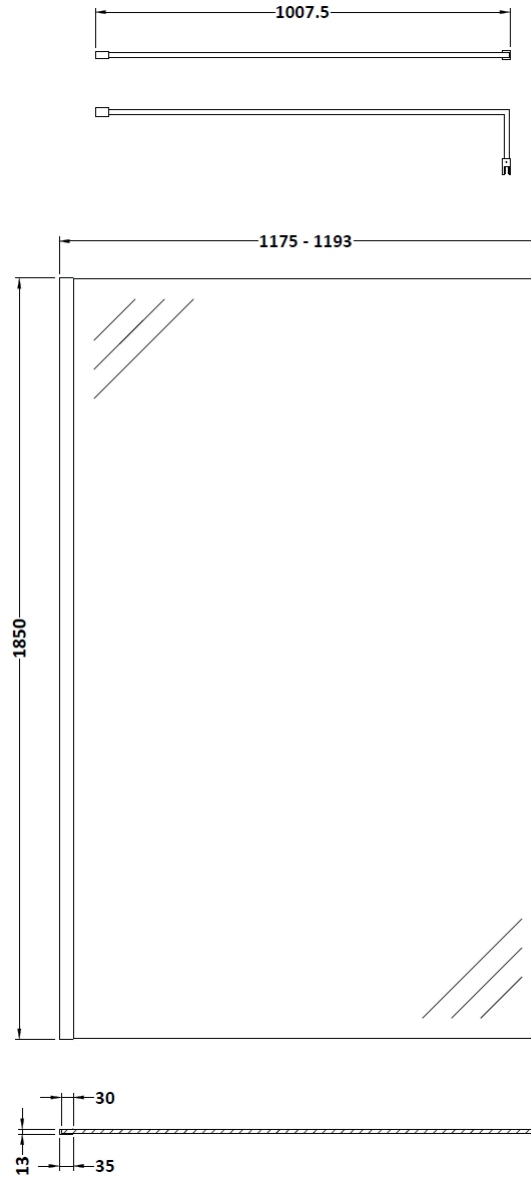

Sales Code: WRSCBP12

Description: Wetroom Screen 1200X1850x8mm Black

Packaging Details

Barcode: 5056211897514

Sales Code: WRSC12G

Description: Glass Only 1200 X 1850 X 8mm

Product Dimensions

Height (mm):	1850
Width (mm):	1200
Depth (mm):	8
Nett Weight (kg):	49

Packaging Dimensions

Height (mm):	65
Width (mm):	1250
Length (mm):	1920
Gross Weight (kg):	49.5

Packaging Data

Box Colour:	Brown Cardboard Box - Printed
Box Qty:	1
Label Size:	100 x 50
Label Colour:	Not Applicable
Label Qty:	0

Sales Code: WRSF009

Description: 1850 Wetroom Wall Channel Black

Product Dimensions	
Height (mm):	1850
Width (mm):	
Depth (mm):	
Nett Weight (kg):	0.6
Packaging Dimensions	
Height (mm):	400
Width (mm):	50
Length (mm):	1860
Gross Weight (kg):	0.6
Packaging Data	
Box Colour:	Brown Cardboard Box - Printed
Box Qty:	1
Label Size:	100 x 50
Label Colour:	White Label
Label Qty:	1
Outer Box Dimensions (If Applicable)	
Height (mm):	
Width (mm):	
Depth (mm):	
Length (mm):	
Gross Weight (kg):	
Barcode:	5056211897224
Product Details	
Country of Origin:	China
Fitting Instruction:	No
CE & UKCA:	N/A
Profile Material:	Aluminium
Profile Finish:	Matt Black
Adjustments (mm):	18mm
Entry Width (mm):	N/A
Swing In Dim (mm):	N/A
Swing Out Dim (mm):	N/A
Radius (mm):	Not Applicable
Glass Thickness (mm):	
Easy Fit:	Not Applicable
Easy Clean:	Not Applicable
Handle Style:	Not Applicable
Handle Material:	Not Applicable
Enclosure Design:	Not Applicable
Wheel Type:	Not Applicable
Support Bar Included:	Support Bar Not Included
Extras:	None