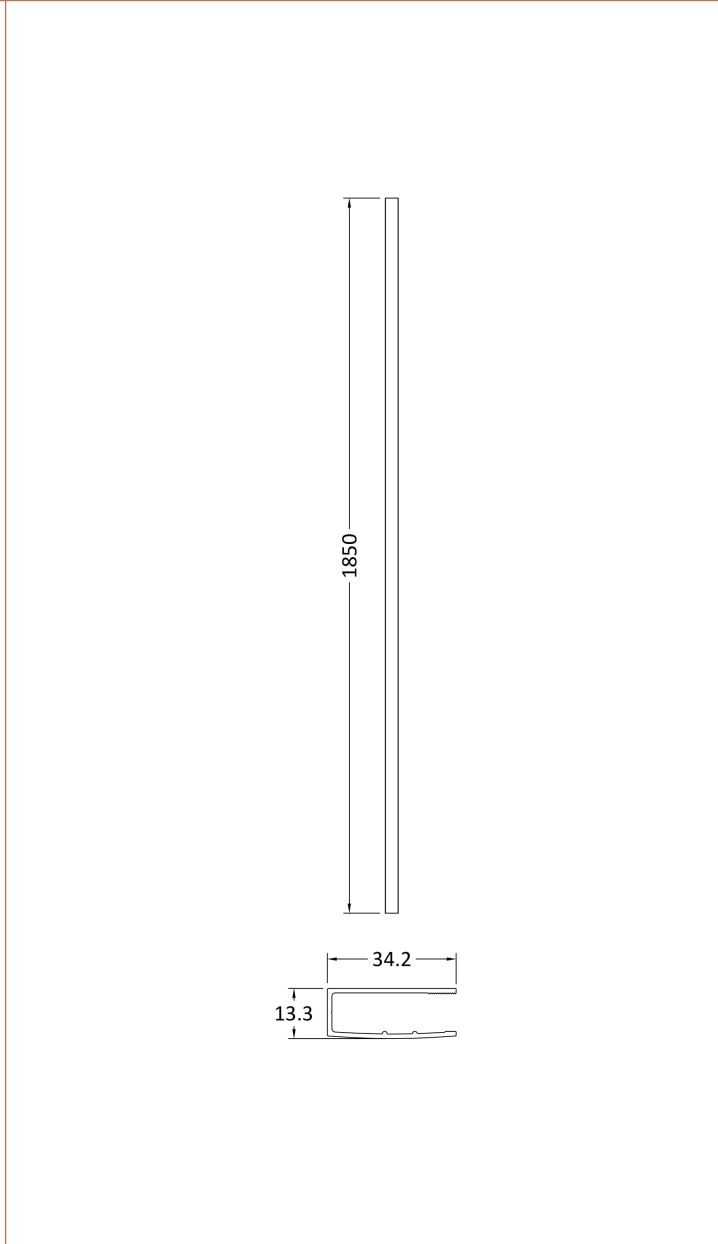

Sales Code: WRSCBP14

Description: Wetroom Screen 1400X1850x8mm Black

Packaging Details

Barcode: 5056211897521

Sales Code: WRSC14G

Description: Glass Only 1400 X 1850 X 8mm

Product Dimensions

Height (mm):	1850
Width (mm):	1400
Depth (mm):	8
Nett Weight (kg):	58

Packaging Dimensions

Height (mm):	65
Width (mm):	1450
Length (mm):	1920
Gross Weight (kg):	58.5

Packaging Data

Box Colour:	Brown Cardboard Box - Printed
Box Qty:	1
Label Size:	100 x 50
Label Colour:	Not Applicable
Label Qty:	0

Outer Box Dimensions (If Applicable)

Height (mm):	
Width (mm):	
Depth (mm):	
Length (mm):	
Gross Weight (kg):	
Barcode:	5056678418499

Product Details

Country of Origin:	China
Fitting Instruction:	No
CE & UKCA:	Yes
Profile Material:	
Profile Finish:	Not Applicable
Adjustments (mm):	N/A
Entry Width (mm):	N/A
Swing In Dim (mm):	N/A
Swing Out Dim (mm):	N/A
Radius (mm):	Not Applicable
Glass Thickness (mm):	8
Easy Fit:	No
Easy Clean:	No
Handle Style:	Not Applicable
Handle Material:	Not Applicable
Enclosure Design:	Frameless
Wheel Type:	Not Applicable
Support Bar Included:	Support Bar Not Included
Extras:	None

Sales Code: WRSF009

Description: 1850 Wetroom Wall Channel Black

Product Dimensions

Height (mm):	1850
Width (mm):	
Depth (mm):	
Nett Weight (kg):	0.6

Packaging Dimensions

Height (mm):	400
Width (mm):	50
Length (mm):	1860
Gross Weight (kg):	0.6