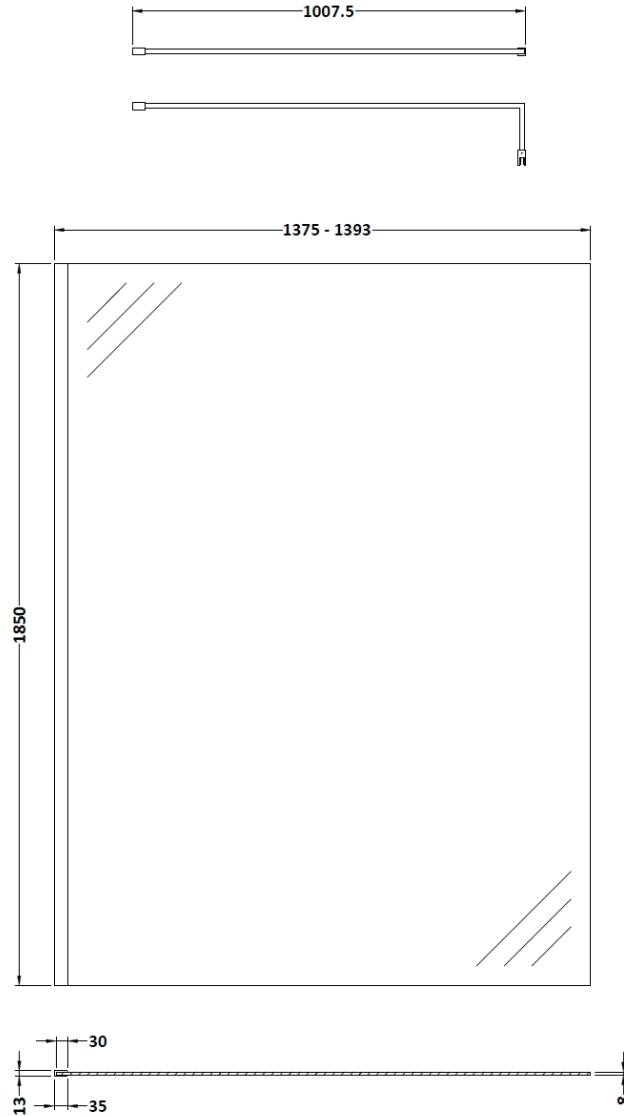

Sales Code: WRSCBP14

Description: Wetroom Screen 1400X1850x8mm Black

Packaging Details

Barcode: 5056211897521

Sales Code: WRSC14G

Description: Glass Only 1400 X 1850 X 8mm

Product Dimensions

Height (mm):	1850
Width (mm):	1400
Depth (mm):	8
Nett Weight (kg):	58

Packaging Dimensions

Height (mm):	65
Width (mm):	1450
Length (mm):	1920
Gross Weight (kg):	58.5

Packaging Data

Box Colour:	Brown Cardboard Box - Printed
Box Qty:	1
Label Size:	100 x 50
Label Colour:	Not Applicable
Label Qty:	0

Outer Box Dimensions (If Applicable)

Height (mm):	
Width (mm):	
Depth (mm):	
Length (mm):	
Gross Weight (kg):	
Barcode:	5056678418499

Product Details

Country of Origin:	China
Fitting Instruction:	No
CE & UKCA:	Yes
Profile Material:	
Profile Finish:	Not Applicable
Adjustments (mm):	N/A
Entry Width (mm):	N/A
Swing In Dim (mm):	N/A
Swing Out Dim (mm):	N/A
Radius (mm):	Not Applicable
Glass Thickness (mm):	8
Easy Fit:	No
Easy Clean:	No
Handle Style:	Not Applicable
Handle Material:	Not Applicable
Enclosure Design:	Frameless
Wheel Type:	Not Applicable
Support Bar Included:	Support Bar Not Included
Extras:	None

Sales Code: WRSF009

Description: 1850 Wetroom Wall Channel Black

Product Dimensions

Height (mm):	1850
Width (mm):	
Depth (mm):	
Nett Weight (kg):	0.6

Packaging Dimensions

Height (mm):	400
Width (mm):	50
Length (mm):	1860
Gross Weight (kg):	0.6