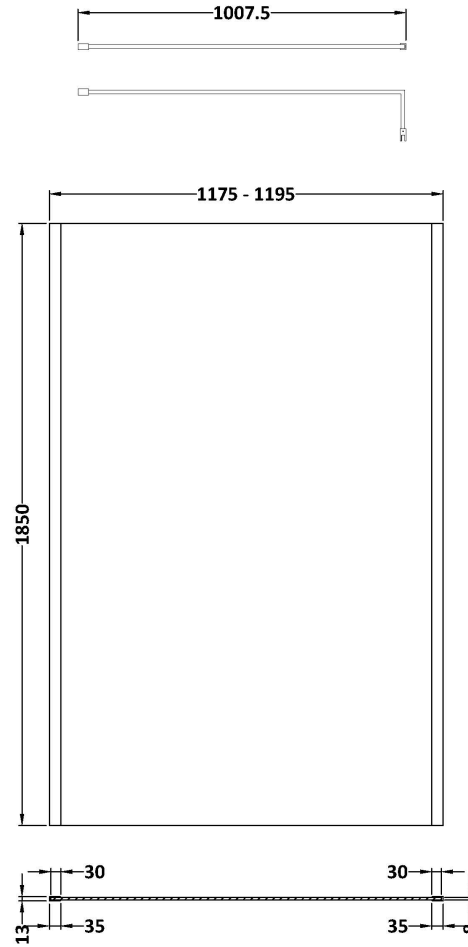

Sales Code: WRSCOB12

Description: 1200 Wetroom Screen Outer Frame 1850X8mm

Packaging Details

Barcode: 5056462645278

Sales Code: WRSC12G

Description: Glass Only 1200 X 1850 X 8mm

Product Dimensions

Height (mm):	1850
Width (mm):	1200
Depth (mm):	8
Nett Weight (kg):	49

Packaging Dimensions

Height (mm):	65
Width (mm):	1250
Length (mm):	1920
Gross Weight (kg):	49.5

Packaging Data

Box Colour:	Brown Cardboard Box - Printed
Box Qty:	1
Label Size:	100 x 50
Label Colour:	Not Applicable
Label Qty:	0

Outer Box Dimensions (If Applicable)

Height (mm):	
Width (mm):	
Depth (mm):	
Length (mm):	
Gross Weight (kg):	
Barcode:	5056678418482

Product Details

Country of Origin:	China
Fitting Instruction:	No
CE & UKCA:	Yes
Profile Material:	
Profile Finish:	Not Applicable
Adjustments (mm):	N/A
Entry Width (mm):	N/A
Swing In Dim (mm):	N/A
Swing Out Dim (mm):	N/A
Radius (mm):	Not Applicable
Glass Thickness (mm):	8
Easy Fit:	No
Easy Clean:	No
Handle Style:	Not Applicable
Handle Material:	Not Applicable
Enclosure Design:	Frameless
Wheel Type:	Not Applicable
Support Bar Included:	Support Bar Not Included
Extras:	None

Sales Code: WRSF013

Description: 1850 Wetroom Wall Channel Brass

Product Dimensions

Height (mm):	1850
Width (mm):	
Depth (mm):	
Nett Weight (kg):	0.6

Packaging Dimensions

Height (mm):	400
Width (mm):	50
Length (mm):	1860
Gross Weight (kg):	0.6