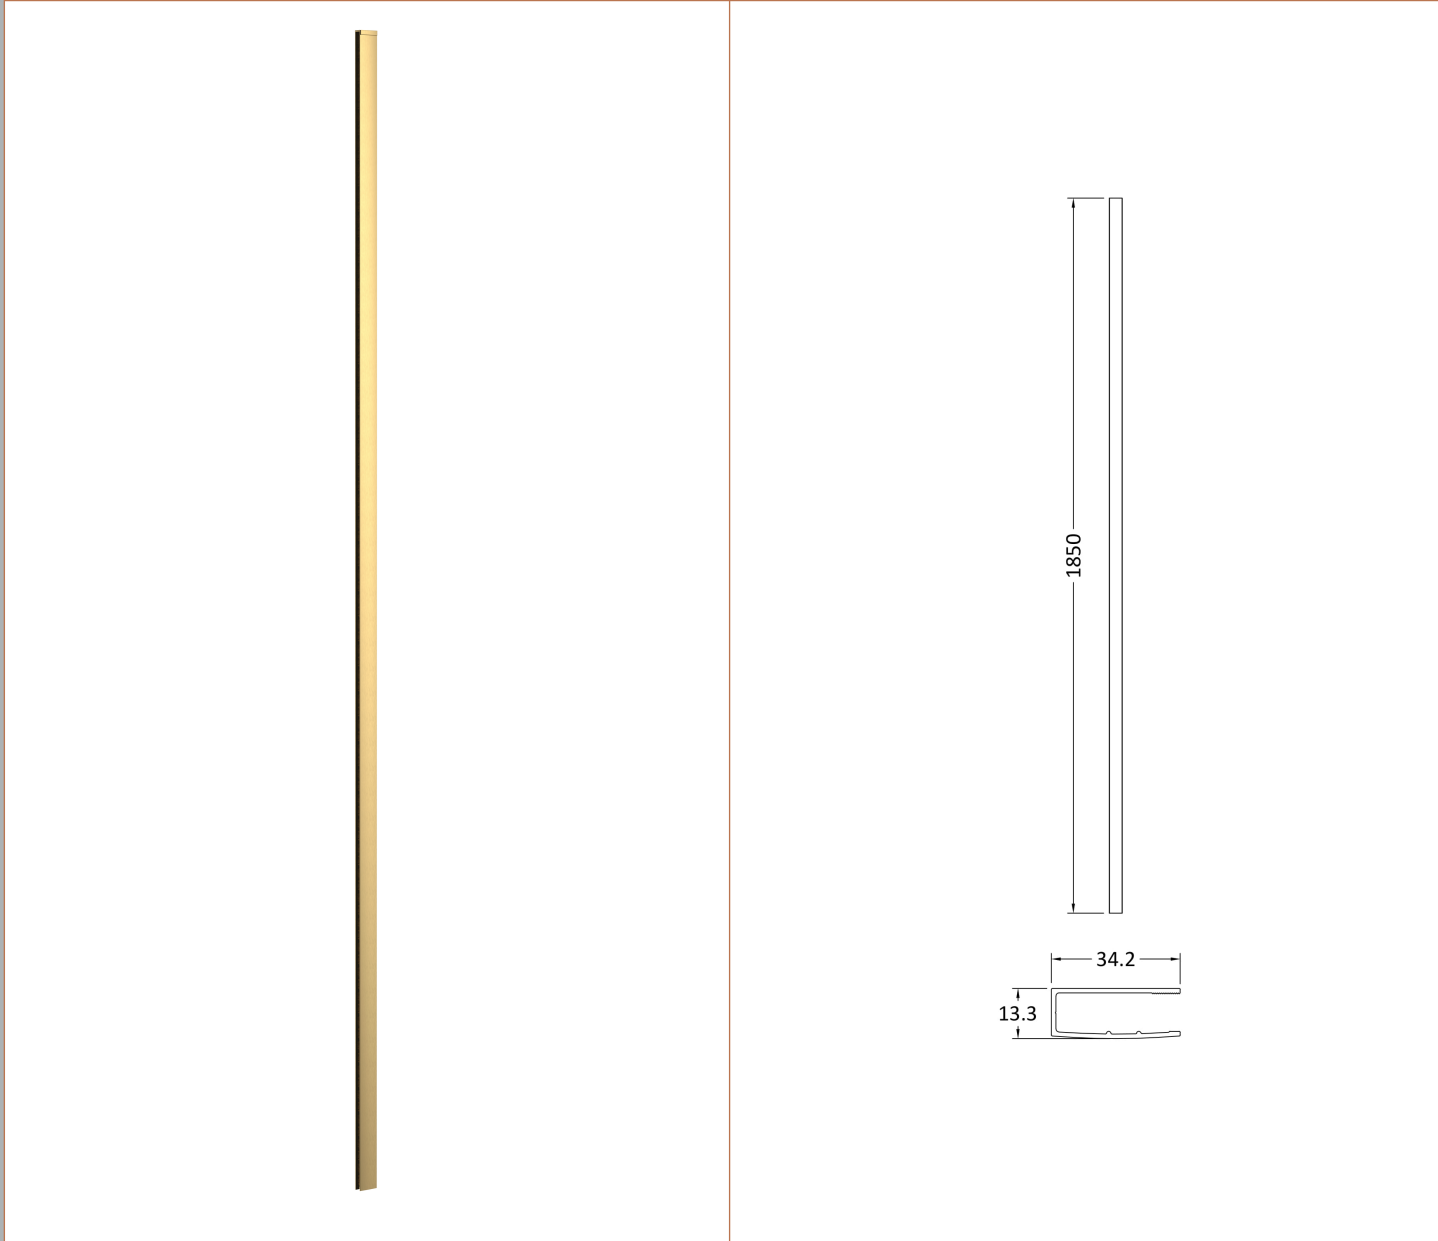

Sales Code: WRSCOB12

Description: 1200 Wetroom Screen Outer Frame 1850X8mm

Packaging Details

Barcode: 5056462645278

Sales Code: WRSC12G

Description: Glass Only 1200 X 1850 X 8mm

Product Dimensions

Height (mm):	1850
Width (mm):	1200
Depth (mm):	8
Nett Weight (kg):	49

Outer Box Dimensions (If Applicable)

Height (mm):	
Width (mm):	
Depth (mm):	
Length (mm):	
Gross Weight (kg):	
Barcode:	5056678418482

Product Details

Country of Origin:	China
Fitting Instruction:	No
CE & UKCA:	Yes
Profile Material:	
Profile Finish:	Not Applicable
Adjustments (mm):	N/A
Entry Width (mm):	N/A
Swing In Dim (mm):	N/A
Swing Out Dim (mm):	N/A
Radius (mm):	Not Applicable
Glass Thickness (mm):	8
Easy Fit:	No
Easy Clean:	No
Handle Style:	Not Applicable
Handle Material:	Not Applicable
Enclosure Design:	Frameless
Wheel Type:	Not Applicable
Support Bar Included:	Support Bar Not Included
Extras:	None

Sales Code: WRSF013

Description: 1850 Wetroom Wall Channel Brass

Product Dimensions

Height (mm):	1850
Width (mm):	
Depth (mm):	
Nett Weight (kg):	0.6

Packaging Dimensions

Height (mm):	400
Width (mm):	50
Length (mm):	1860
Gross Weight (kg):	0.6

Sales Code: WRSF013U

Description: 1850 Decorative Profile Undrilled Brass

Product Dimensions

Height (mm):	1850
Width (mm):	34
Depth (mm):	13
Nett Weight (kg):	0.6

Packaging Dimensions

Height (mm):	400
Width (mm):	50
Length (mm):	1860
Gross Weight (kg):	0.6