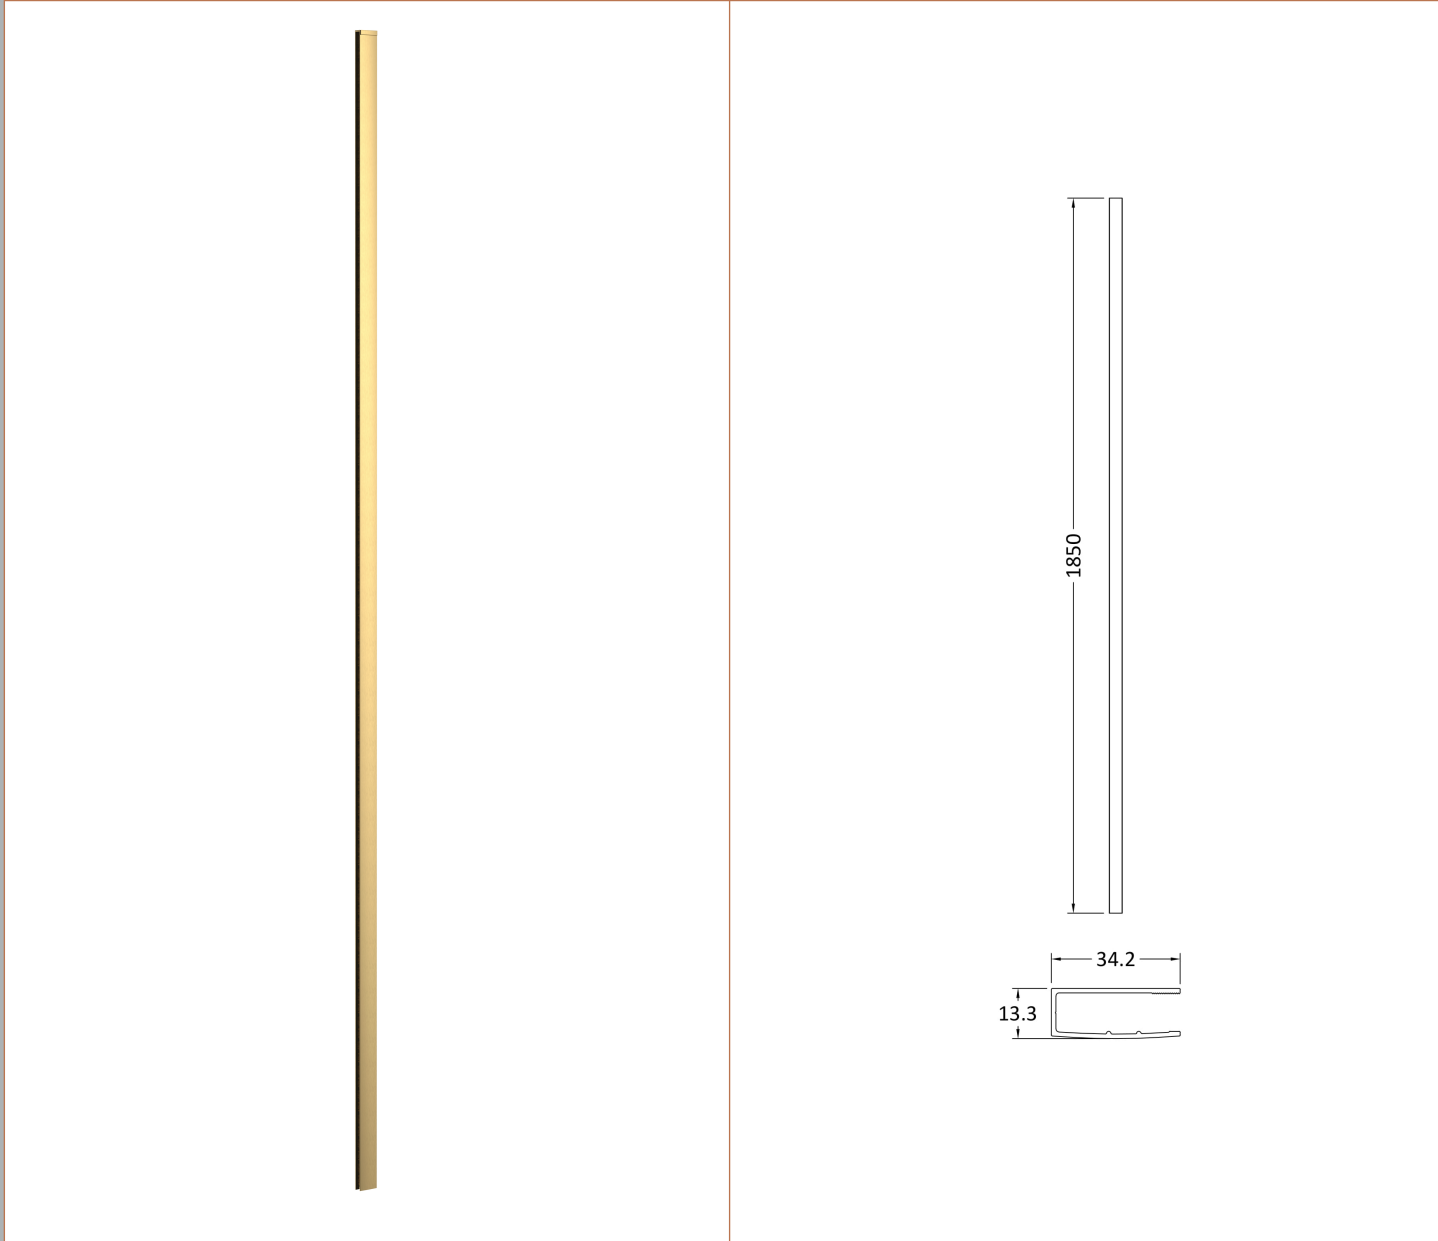

Height (mm):	1850
Width (mm):	700
Depth (mm):	8
Nett Weight (kg):	28

**Packaging Dimensions**

Height (mm):	65
Width (mm):	750
Length (mm):	1920
Gross Weight (kg):	28.5

**Packaging Data**

Box Colour:	Brown Cardboard Box - Printed
Box Qty:	1
Label Size:	100 x 50
Label Colour:	Not Applicable
Label Qty:	0

**Outer Box Dimensions (If Applicable)**

Height (mm):	
Width (mm):	
Depth (mm):	
Length (mm):	
Gross Weight (kg):	
Barcode:	5056678418420

**Product Details**

Country of Origin:	China
Fitting Instruction:	No
CE & UKCA:	Yes
Profile Material:	
Profile Finish:	Not Applicable
Adjustments (mm):	N/A
Entry Width (mm):	N/A
Swing In Dim (mm):	N/A
Swing Out Dim (mm):	N/A
Radius (mm):	Not Applicable
Glass Thickness (mm):	8
Easy Fit:	No
Easy Clean:	No
Handle Style:	Not Applicable
Handle Material:	Not Applicable
Enclosure Design:	Frameless
Wheel Type:	Not Applicable
Support Bar Included:	Support Bar Not Included
Extras:	None

Sales Code: WRSF013

Description: 1850 Wetroom Wall Channel Brass

**Product Dimensions**

Height (mm):	1850
Width (mm):	
Depth (mm):	
Nett Weight (kg):	0.6

**Packaging Dimensions**

Height (mm):	400
Width (mm):	50
Length (mm):	1860
Gross Weight (kg):	0.6

Sales Code: WRSF013U

Description: 1850 Decorative Profile Undrilled Brass

**Product Dimensions**

Height (mm):	1850
Width (mm):	34
Depth (mm):	13
Nett Weight (kg):	0.6

**Packaging Dimensions**

Height (mm):	400
Width (mm):	50
Length (mm):	1860
Gross Weight (kg):	0.6