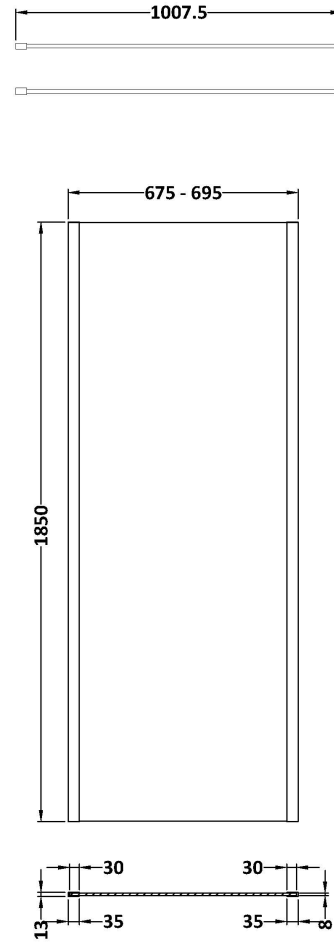

**Sales Code:** WRSCOB70

**Description:** 700 Wetroom Screen Outer Frame 1850X8mm

**Packaging Details**

Barcode: 5056462645216

**Sales Code:** WRSC070G

**Description:** Glass Only 700 X 1850 X 8mm

**Product Dimensions**

Height (mm):	1850
Width (mm):	700
Depth (mm):	8
Nett Weight (kg):	28

**Packaging Dimensions**

Height (mm):	65
Width (mm):	750
Length (mm):	1920
Gross Weight (kg):	28.5

**Packaging Data**

Box Colour:	Brown Cardboard Box - Printed
Box Qty:	1
Label Size:	100 x 50
Label Colour:	Not Applicable
Label Qty:	0

**Outer Box Dimensions (If Applicable)**

Height (mm):	
Width (mm):	
Depth (mm):	
Length (mm):	
Gross Weight (kg):	
Barcode:	5056678418420

**Product Details**

Country of Origin:	China
Fitting Instruction:	No
CE & UKCA:	Yes
Profile Material:	
Profile Finish:	Not Applicable
Adjustments (mm):	N/A
Entry Width (mm):	N/A
Swing In Dim (mm):	N/A
Swing Out Dim (mm):	N/A
Radius (mm):	Not Applicable
Glass Thickness (mm):	8
Easy Fit:	No
Easy Clean:	No
Handle Style:	Not Applicable
Handle Material:	Not Applicable
Enclosure Design:	Frameless
Wheel Type:	Not Applicable
Support Bar Included:	Support Bar Not Included
Extras:	None

Sales Code: WRSF013

Description: 1850 Wetroom Wall Channel Brass

**Product Dimensions**

Height (mm):	1850
Width (mm):	
Depth (mm):	
Nett Weight (kg):	0.6

**Packaging Dimensions**

Height (mm):	400
Width (mm):	50
Length (mm):	1860
Gross Weight (kg):	0.6