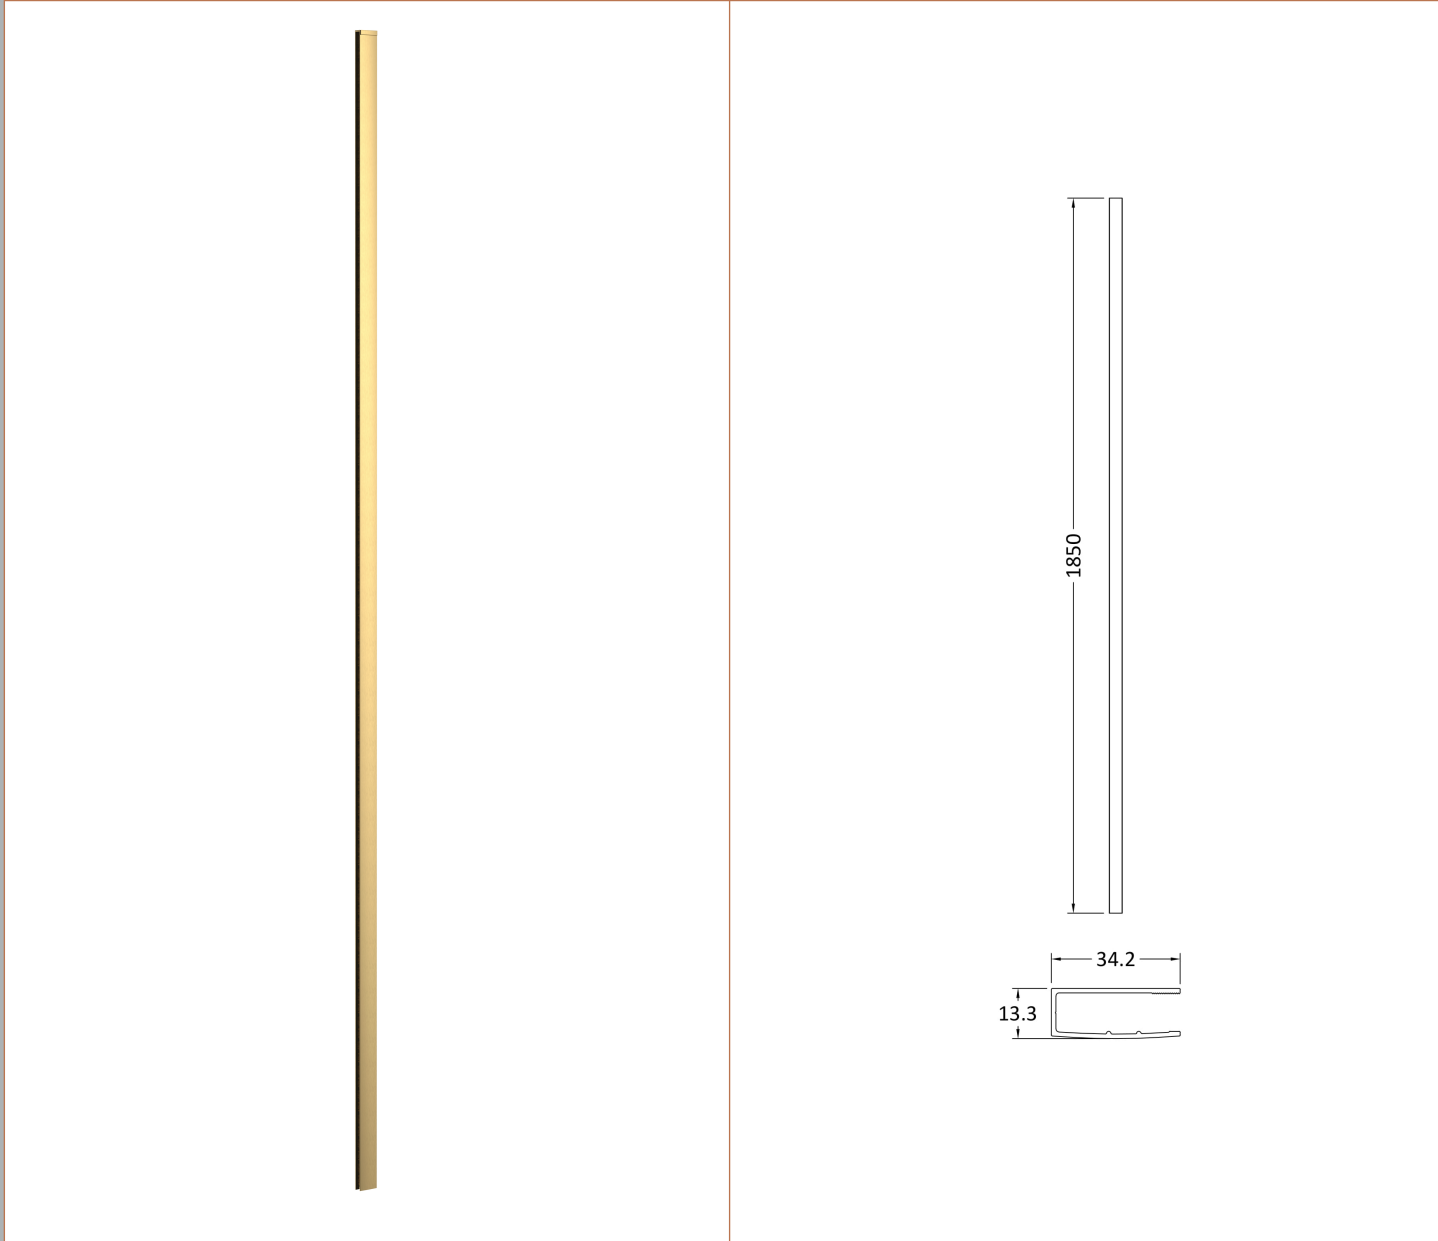

Sales Code: WRSCOB90

Description: 900 Wetroom Screen Outer Frame 1850X8mm

Packaging Details

Barcode: 5056462645247

Sales Code: WRSC090G

Description: Glass Only 900 X 1850 X 8mm

Product Dimensions

Height (mm):	1850
Width (mm):	900
Depth (mm):	8
Nett Weight (kg):	36.7

Outer Box Dimensions (If Applicable)

Height (mm):	
Width (mm):	
Depth (mm):	
Length (mm):	
Gross Weight (kg):	
Barcode:	5056678418451

Product Details

Country of Origin:	China
Fitting Instruction:	No
CE & UKCA:	Yes
Profile Material:	
Profile Finish:	Not Applicable
Adjustments (mm):	N/A
Entry Width (mm):	N/A
Swing In Dim (mm):	N/A
Swing Out Dim (mm):	N/A
Radius (mm):	Not Applicable
Glass Thickness (mm):	8
Easy Fit:	No
Easy Clean:	No
Handle Style:	Not Applicable
Handle Material:	Not Applicable
Enclosure Design:	Frameless
Wheel Type:	Not Applicable
Support Bar Included:	Support Bar Not Included
Extras:	None

Sales Code: WRSF013

Description: 1850 Wetroom Wall Channel Brass

Product Dimensions

Height (mm):	1850
Width (mm):	
Depth (mm):	
Nett Weight (kg):	0.6

Packaging Dimensions

Height (mm):	400
Width (mm):	50
Length (mm):	1860
Gross Weight (kg):	0.6

Sales Code: WRSF013U

Description: 1850 Decorative Profile Undrilled Brass

Product Dimensions

Height (mm):	1850
Width (mm):	34
Depth (mm):	13
Nett Weight (kg):	0.6

Packaging Dimensions

Height (mm):	400
Width (mm):	50
Length (mm):	1860
Gross Weight (kg):	0.6