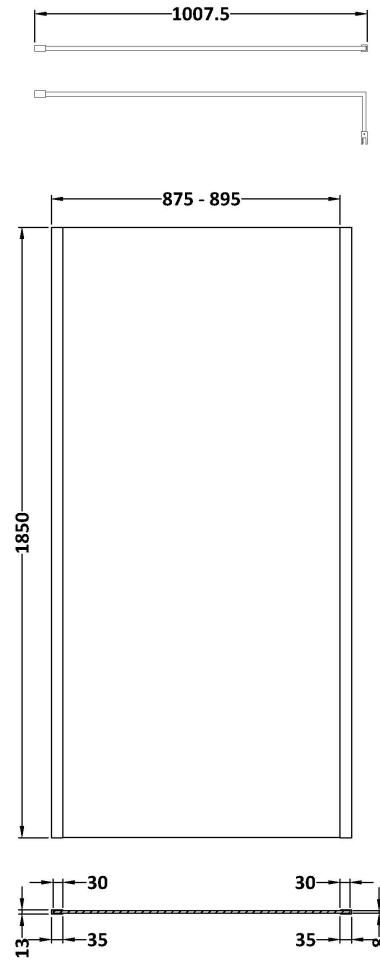

Sales Code: WRSCOB90

Description: 900 Wetroom Screen Outer Frame 1850X8mm

Packaging Details

Barcode: 5056462645247

Sales Code: WRSC090G

Description: Glass Only 900 X 1850 X 8mm

Product Dimensions

Height (mm):	1850
Width (mm):	900
Depth (mm):	8
Nett Weight (kg):	36.7

Packaging Dimensions

Height (mm):	65
Width (mm):	950
Length (mm):	1920
Gross Weight (kg):	37.2

Packaging Data

Box Colour:	Brown Cardboard Box - Printed
Box Qty:	1
Label Size:	100 x 50
Label Colour:	Not Applicable
Label Qty:	0

Outer Box Dimensions (If Applicable)

Height (mm):	
Width (mm):	
Depth (mm):	
Length (mm):	
Gross Weight (kg):	
Barcode:	5056678418451

Product Details

Country of Origin:	China
Fitting Instruction:	No
CE & UKCA:	Yes
Profile Material:	
Profile Finish:	Not Applicable
Adjustments (mm):	N/A
Entry Width (mm):	N/A
Swing In Dim (mm):	N/A
Swing Out Dim (mm):	N/A
Radius (mm):	Not Applicable
Glass Thickness (mm):	8
Easy Fit:	No
Easy Clean:	No
Handle Style:	Not Applicable
Handle Material:	Not Applicable
Enclosure Design:	Frameless
Wheel Type:	Not Applicable
Support Bar Included:	Support Bar Not Included
Extras:	None

Sales Code: WRSF013

Description: 1850 Wetroom Wall Channel Brass

Product Dimensions

Height (mm):	1850
Width (mm):	
Depth (mm):	
Nett Weight (kg):	0.6

Packaging Dimensions

Height (mm):	400
Width (mm):	50
Length (mm):	1860
Gross Weight (kg):	0.6