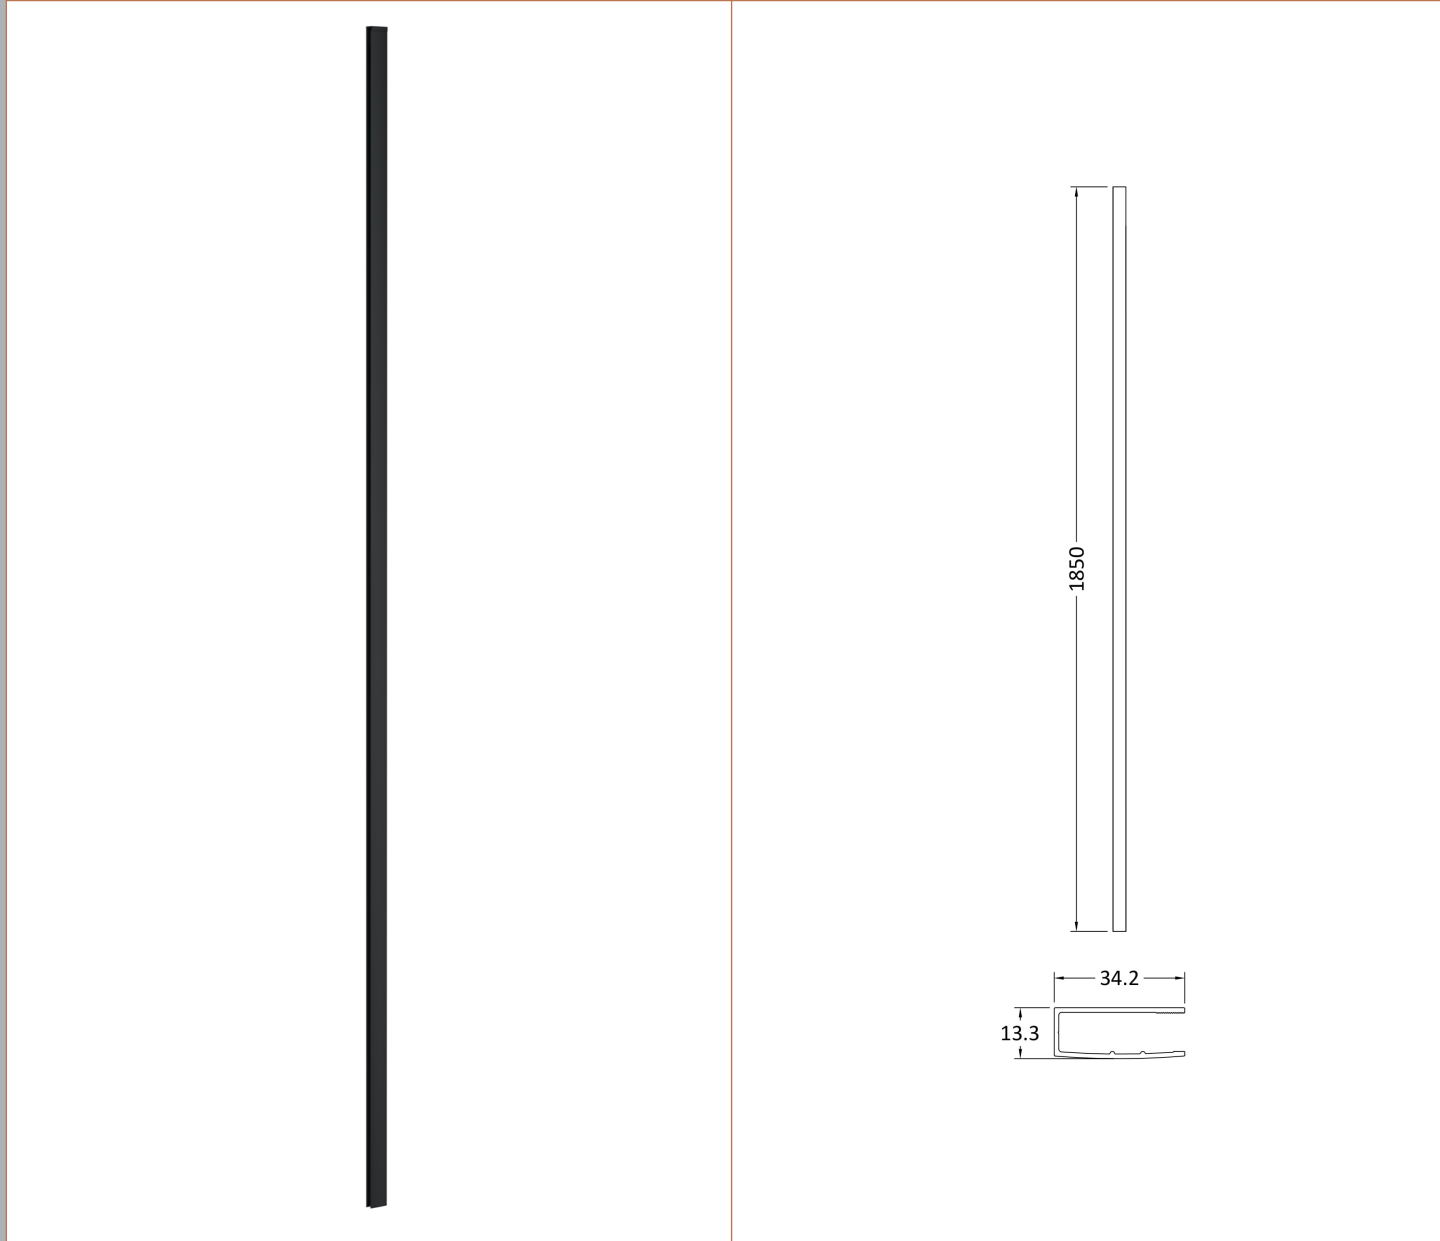

**Outer Box Dimensions (If Applicable)**

Height (mm):	
Width (mm):	
Depth (mm):	
Length (mm):	
Gross Weight (kg):	
Barcode:	5056678418475

**Product Details**

Country of Origin:	China
Fitting Instruction:	No
CE & UKCA:	Yes
Profile Material:	
Profile Finish:	Not Applicable
Adjustments (mm):	N/A
Entry Width (mm):	N/A
Swing In Dim (mm):	N/A
Swing Out Dim (mm):	N/A
Radius (mm):	Not Applicable
Glass Thickness (mm):	8
Easy Fit:	No
Easy Clean:	No
Handle Style:	Not Applicable
Handle Material:	Not Applicable
Enclosure Design:	Frameless
Wheel Type:	Not Applicable
Support Bar Included:	Support Bar Not Included
Extras:	None

Sales Code: WRSF009

Description: 1850 Wetroom Wall Channel Black

<b>Product Dimensions</b>	
Height (mm):	1850
Width (mm):	
Depth (mm):	
Nett Weight (kg):	0.6
<b>Packaging Dimensions</b>	
Height (mm):	400
Width (mm):	50
Length (mm):	1860
Gross Weight (kg):	0.6
<b>Packaging Data</b>	
Box Colour:	Brown Cardboard Box - Printed
Box Qty:	1
Label Size:	100 x 50
Label Colour:	White Label
Label Qty:	1
<b>Outer Box Dimensions (If Applicable)</b>	
Height (mm):	
Width (mm):	
Depth (mm):	
Length (mm):	
Gross Weight (kg):	
Barcode:	5056211897224
<b>Product Details</b>	
Country of Origin:	China
Fitting Instruction:	No
CE & UKCA:	N/A
Profile Material:	Aluminium
Profile Finish:	Matt Black
Adjustments (mm):	18mm
Entry Width (mm):	N/A
Swing In Dim (mm):	N/A
Swing Out Dim (mm):	N/A
Radius (mm):	Not Applicable
Glass Thickness (mm):	
Easy Fit:	Not Applicable
Easy Clean:	Not Applicable
Handle Style:	Not Applicable
Handle Material:	Not Applicable
Enclosure Design:	Not Applicable
Wheel Type:	Not Applicable
Support Bar Included:	Support Bar Not Included
Extras:	None

Sales Code: WRSF009U

Description: 1850 Decorative Profile Undrilled Black

**Product Dimensions**

Height (mm):	1850
Width (mm):	34
Depth (mm):	13
Nett Weight (kg):	0.6

**Packaging Dimensions**

Height (mm):	400
Width (mm):	50
Length (mm):	1860
Gross Weight (kg):	0.6