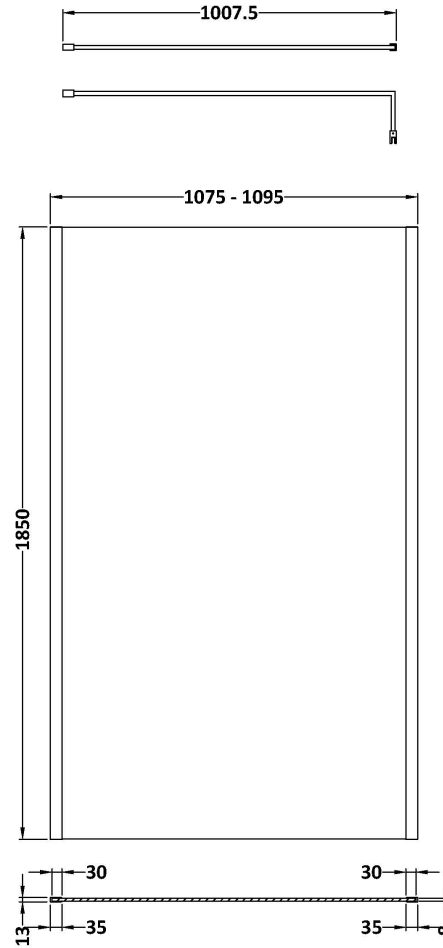

### Packaging Details

Barcode: 5056462645186

**Sales Code:** WRSC11G

**Description:** Glass Only 1100 X 1850 X 8mm

**Product Dimensions**

Height (mm):	1850
Width (mm):	1100
Depth (mm):	8
Nett Weight (kg):	44.5

**Packaging Dimensions**

Height (mm):	65
Width (mm):	1150
Length (mm):	1920
Gross Weight (kg):	45

**Packaging Data**

Box Colour:	Brown Cardboard Box - Printed
Box Qty:	1
Label Size:	100 x 50
Label Colour:	Not Applicable
Label Qty:	0

### Product Dimensions

Height (mm):	15
Width (mm):	150
Depth (mm):	1000
Nett Weight (kg):	0.67

### Packaging Dimensions

Height (mm):	35
Width (mm):	160
Length (mm):	1020
Gross Weight (kg):	0.7