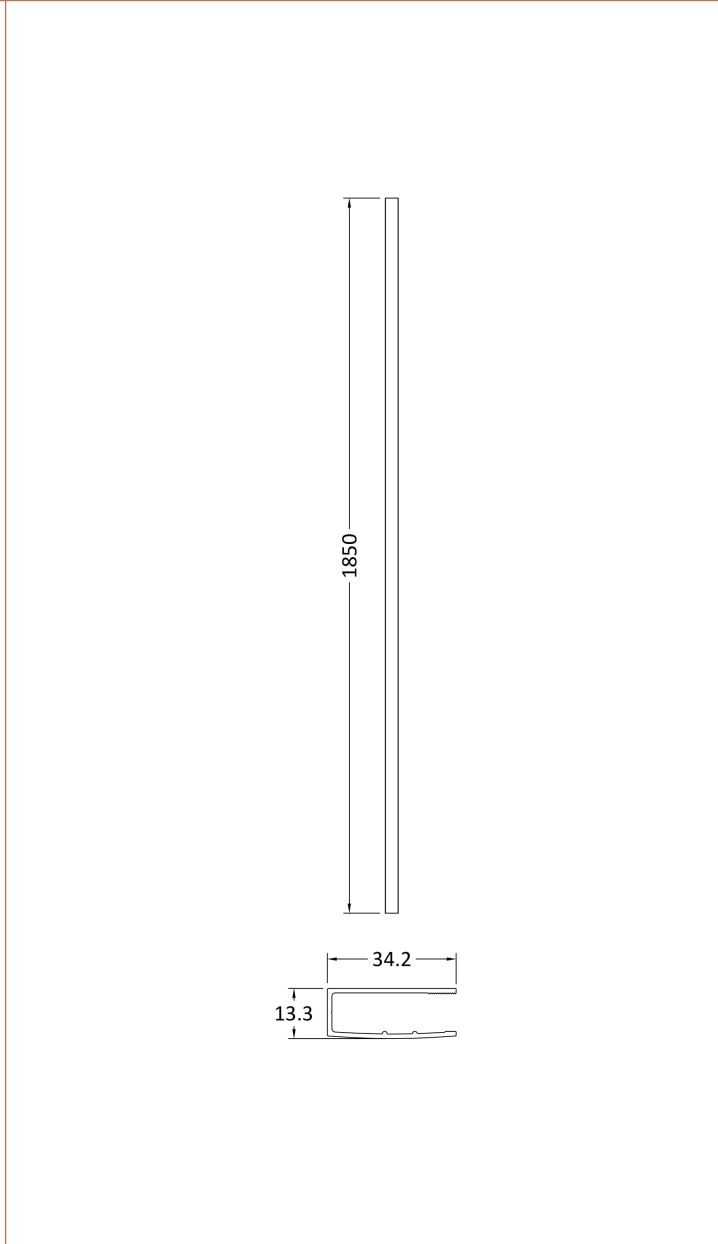

Outer Box Dimensions (If Applicable)

Height (mm):	
Width (mm):	
Depth (mm):	
Length (mm):	
Gross Weight (kg):	
Barcode:	5056678418451

Product Details

Country of Origin:	China
Fitting Instruction:	No
CE & UKCA:	Yes
Profile Material:	
Profile Finish:	Not Applicable
Adjustments (mm):	N/A
Entry Width (mm):	N/A
Swing In Dim (mm):	N/A
Swing Out Dim (mm):	N/A
Radius (mm):	Not Applicable
Glass Thickness (mm):	8
Easy Fit:	No
Easy Clean:	No
Handle Style:	Not Applicable
Handle Material:	Not Applicable
Enclosure Design:	Frameless
Wheel Type:	Not Applicable
Support Bar Included:	Support Bar Not Included
Extras:	None

Sales Code: WRSF009

Description: 1850 Wetroom Wall Channel Black

Product Dimensions	
Height (mm):	1850
Width (mm):	
Depth (mm):	
Nett Weight (kg):	0.6
Packaging Dimensions	
Height (mm):	400
Width (mm):	50
Length (mm):	1860
Gross Weight (kg):	0.6
Packaging Data	
Box Colour:	Brown Cardboard Box - Printed
Box Qty:	1
Label Size:	100 x 50
Label Colour:	White Label
Label Qty:	1
Outer Box Dimensions (If Applicable)	
Height (mm):	
Width (mm):	
Depth (mm):	
Length (mm):	
Gross Weight (kg):	
Barcode:	5056211897224
Product Details	
Country of Origin:	China
Fitting Instruction:	No
CE & UKCA:	N/A
Profile Material:	Aluminium
Profile Finish:	Matt Black
Adjustments (mm):	18mm
Entry Width (mm):	N/A
Swing In Dim (mm):	N/A
Swing Out Dim (mm):	N/A
Radius (mm):	Not Applicable
Glass Thickness (mm):	
Easy Fit:	Not Applicable
Easy Clean:	Not Applicable
Handle Style:	Not Applicable
Handle Material:	Not Applicable
Enclosure Design:	Not Applicable
Wheel Type:	Not Applicable
Support Bar Included:	Support Bar Not Included
Extras:	None

Sales Code: WRSF009U

Description: 1850 Decorative Profile Undrilled Black

Product Dimensions

Height (mm):	1850
Width (mm):	34
Depth (mm):	13
Nett Weight (kg):	0.6

Packaging Dimensions

Height (mm):	400
Width (mm):	50
Length (mm):	1860
Gross Weight (kg):	0.6