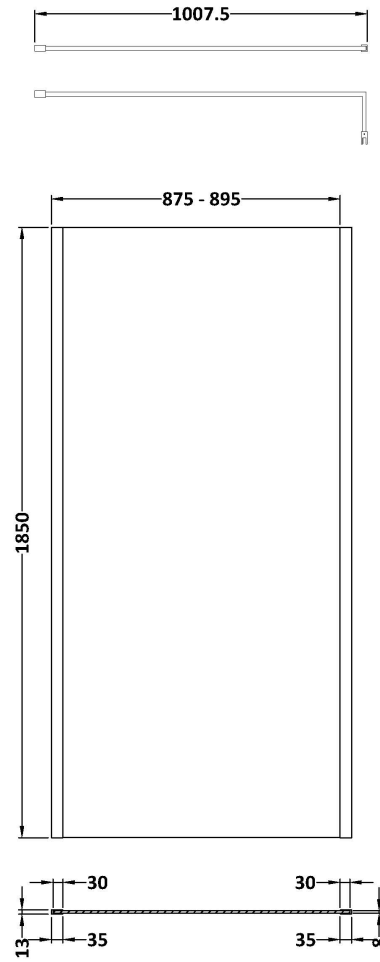

Sales Code: WRSCOBP90

Description: 900 Wetroom Screen Outer Frame 1850X8mm

Packaging Details

Barcode: 5056462645162

Sales Code: WRSC090G

Description: Glass Only 900 X 1850 X 8mm

Product Dimensions

Height (mm):	1850
Width (mm):	900
Depth (mm):	8
Nett Weight (kg):	36.7

Packaging Dimensions

Height (mm):	65
Width (mm):	950
Length (mm):	1920
Gross Weight (kg):	37.2

Packaging Data

Box Colour:	Brown Cardboard Box - Printed
Box Qty:	1
Label Size:	100 x 50
Label Colour:	Not Applicable
Label Qty:	0

Outer Box Dimensions (If Applicable)

Height (mm):	
Width (mm):	
Depth (mm):	
Length (mm):	
Gross Weight (kg):	
Barcode:	5056678418451

Product Details

Country of Origin:	China
Fitting Instruction:	No
CE & UKCA:	Yes
Profile Material:	
Profile Finish:	Not Applicable
Adjustments (mm):	N/A
Entry Width (mm):	N/A
Swing In Dim (mm):	N/A
Swing Out Dim (mm):	N/A
Radius (mm):	Not Applicable
Glass Thickness (mm):	8
Easy Fit:	No
Easy Clean:	No
Handle Style:	Not Applicable
Handle Material:	Not Applicable
Enclosure Design:	Frameless
Wheel Type:	Not Applicable
Support Bar Included:	Support Bar Not Included
Extras:	None