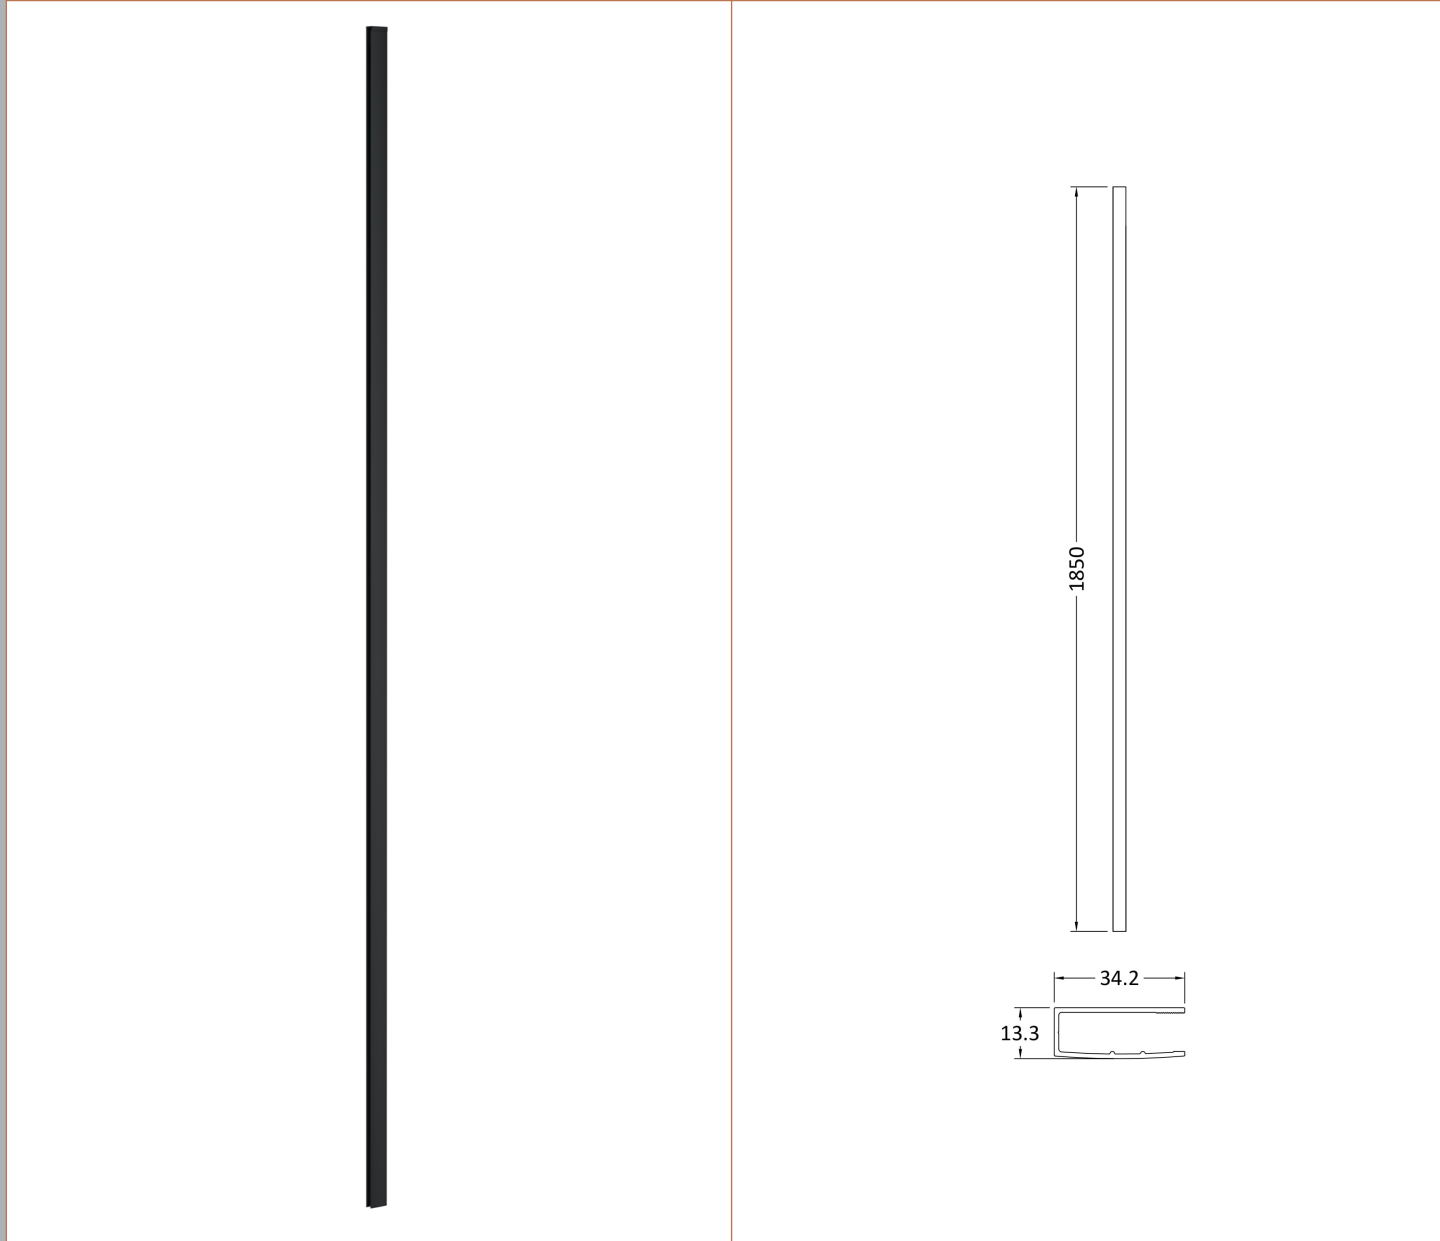

Outer Box Dimensions (If Applicable)

Height (mm):	
Width (mm):	
Depth (mm):	
Length (mm):	
Gross Weight (kg):	
Barcode:	5056678418451

Product Details

Country of Origin:	China
Fitting Instruction:	No
CE & UKCA:	Yes
Profile Material:	
Profile Finish:	Not Applicable
Adjustments (mm):	N/A
Entry Width (mm):	N/A
Swing In Dim (mm):	N/A
Swing Out Dim (mm):	N/A
Radius (mm):	Not Applicable
Glass Thickness (mm):	8
Easy Fit:	No
Easy Clean:	No
Handle Style:	Not Applicable
Handle Material:	Not Applicable
Enclosure Design:	Frameless
Wheel Type:	Not Applicable
Support Bar Included:	Support Bar Not Included
Extras:	None

Sales Code: WRSF009

Description: 1850 Wetroom Wall Channel Black

Product Dimensions	
Height (mm):	1850
Width (mm):	
Depth (mm):	
Nett Weight (kg):	0.6
Packaging Dimensions	
Height (mm):	400
Width (mm):	50
Length (mm):	1860
Gross Weight (kg):	0.6
Packaging Data	
Box Colour:	Brown Cardboard Box - Printed
Box Qty:	1
Label Size:	100 x 50
Label Colour:	White Label
Label Qty:	1
Outer Box Dimensions (If Applicable)	
Height (mm):	
Width (mm):	
Depth (mm):	
Length (mm):	
Gross Weight (kg):	
Barcode:	5056211897224
Product Details	
Country of Origin:	China
Fitting Instruction:	No
CE & UKCA:	N/A
Profile Material:	Aluminium
Profile Finish:	Matt Black
Adjustments (mm):	18mm
Entry Width (mm):	N/A
Swing In Dim (mm):	N/A
Swing Out Dim (mm):	N/A
Radius (mm):	Not Applicable
Glass Thickness (mm):	
Easy Fit:	Not Applicable
Easy Clean:	Not Applicable
Handle Style:	Not Applicable
Handle Material:	Not Applicable
Enclosure Design:	Not Applicable
Wheel Type:	Not Applicable
Support Bar Included:	Support Bar Not Included
Extras:	None

Sales Code: WRSF009U

Description: 1850 Decorative Profile Undrilled Black

Product Dimensions

Height (mm):	1850
Width (mm):	34
Depth (mm):	13
Nett Weight (kg):	0.6

Packaging Dimensions

Height (mm):	400
Width (mm):	50
Length (mm):	1860
Gross Weight (kg):	0.6